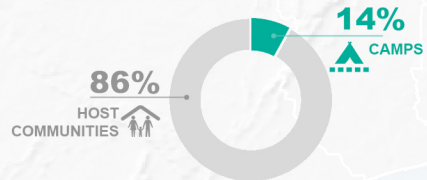

LEGEND

# OF VULNERABLE HOUSEHOLDS BY LGA	# OF POCs PER STATE
1 - 1,000	REFUGEES
1,001 - 2,500	ASYLUM SEEKERS
2501 - 5,000	VULNERABLE IDPs
5,001 - 7,500	NIGERIAN RETURNNEES
7,501 - 15,200