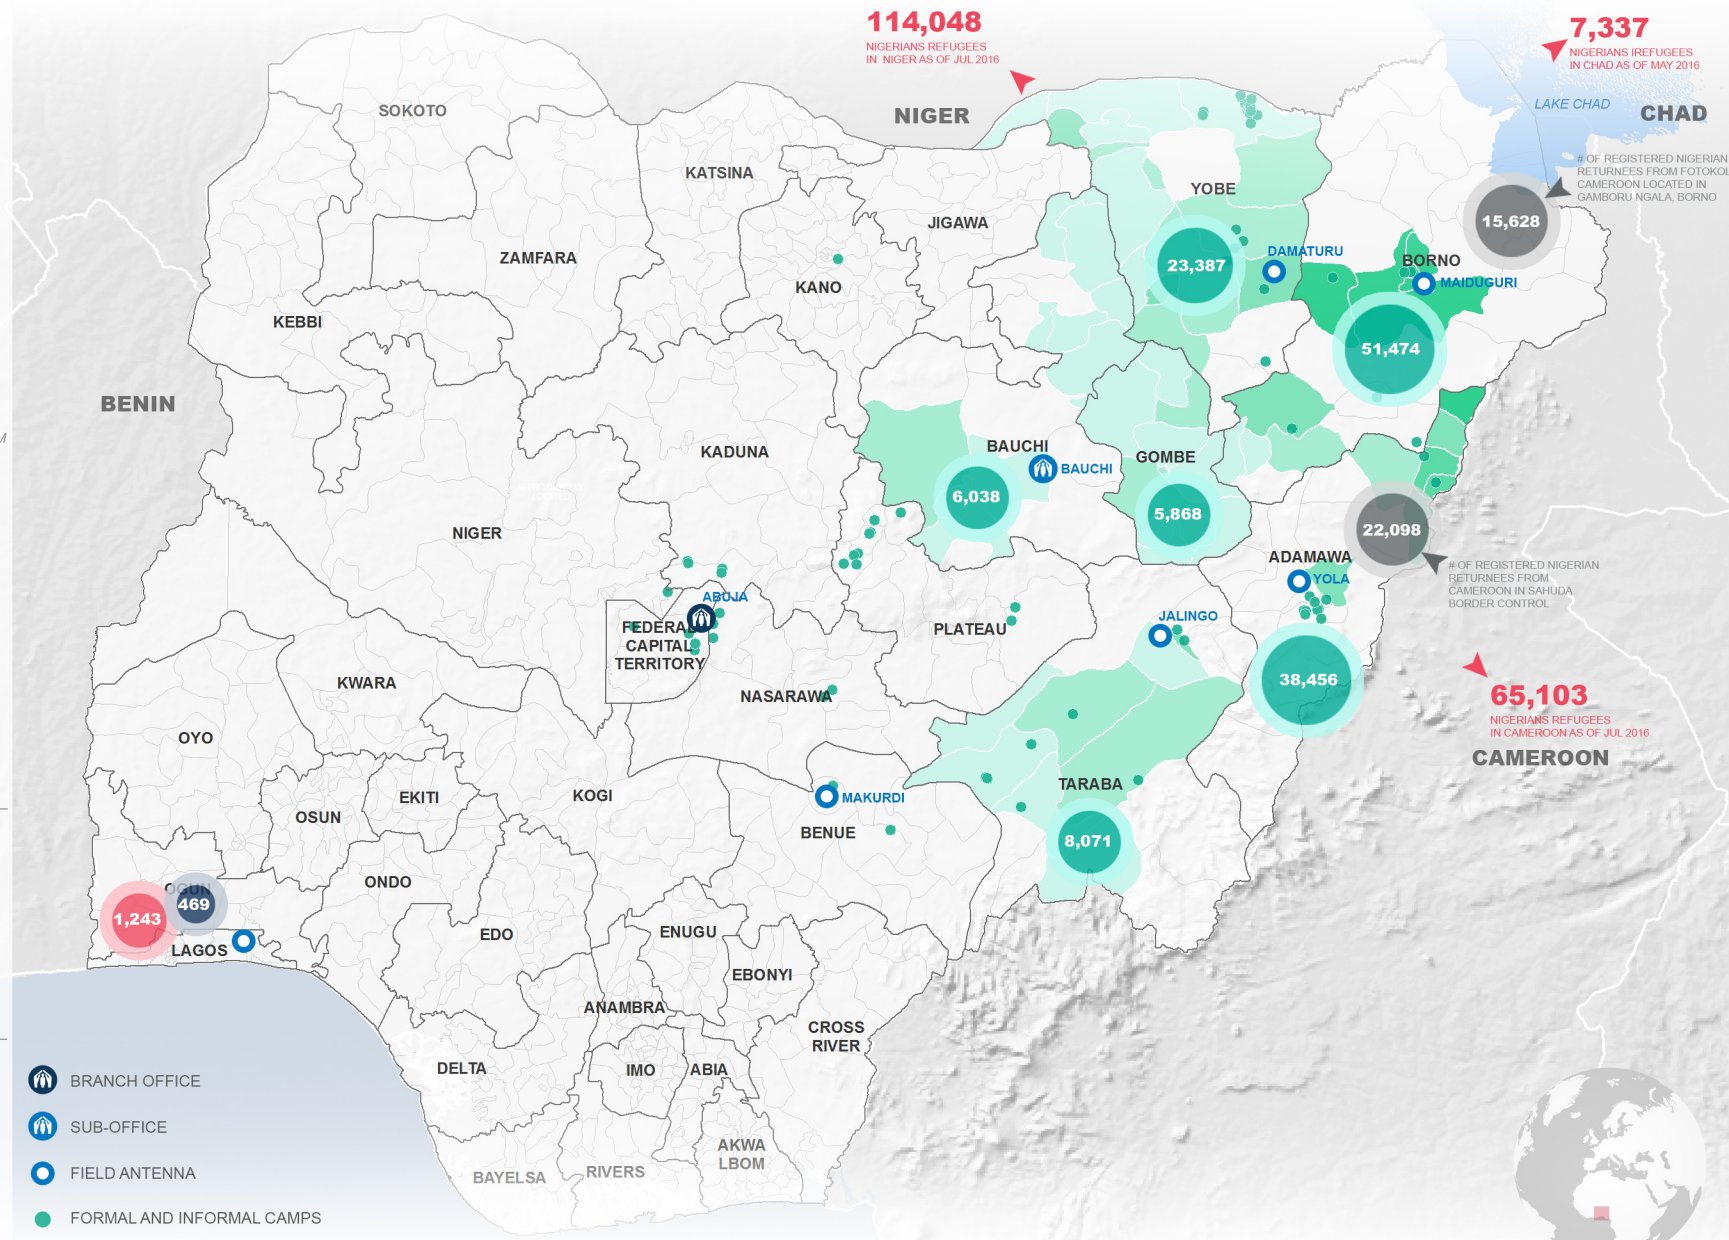

SOURCES: UNHCR, IOM-DTM X (Jun 2016)

CREATION DATE: July 2015

FEEDBACK: nigabpswg@unhcr.org

DISCLAIMER: The boundaries and names shown and the designations used on this map do not imply official endorsement or acceptance by the United Nations.