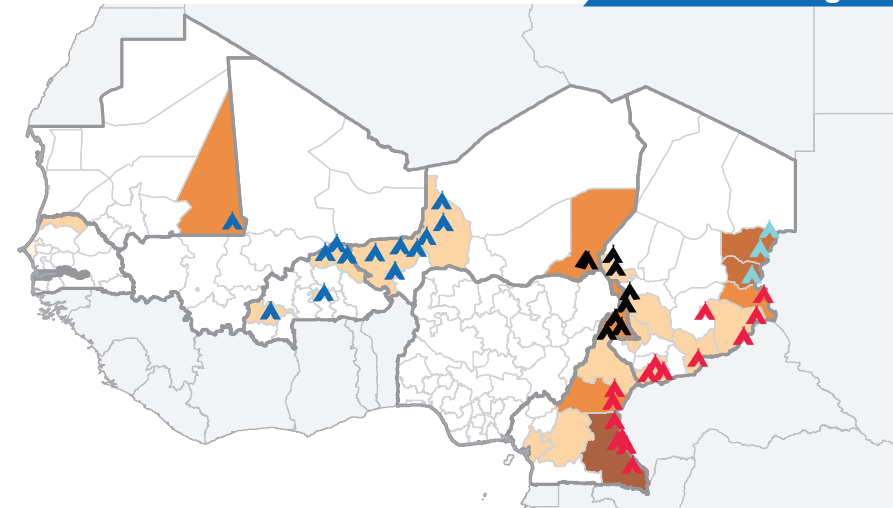

4.4 MILLION
DISPLACED PERSONS
(Refugees, IDPs, Returnees)

These maps show displacements of populations in the Sahel due to ongoing regional crises, including Boko Haram-related violence in northeast Nigeria, the conflict in the neighbouring Central African Republic, and the unrest in northern Mali.

Refugee Camps

- ▲ Malian Refugees
- ▲ Central African Refugees
- ▲ Nigerian Refugees
- ▲ Sudanese Refugees

Sahel Index for Risk Management (INFORM)

Displacement trend*

IDPs and Returnees

Refugees

Returnees (former IDPs and Refugees)

Internally Displaced Persons (IDPs)