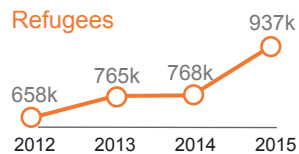

4.4 MILLION
DISPLACED PERSONS
(Refugees, IDPs, Returnees)

These maps show displacements of populations in the Sahel due to ongoing regional crises, including Boko Haram-related violence in northeast Nigeria, the conflict in the neighbouring Central African Republic, and the unrest in northern Mali.

Refugee Camps

- ▲ Malian Refugees
- ▲ Central African Refugees
- ▲ Nigerian Refugees
- ▲ Sudanese Refugees

Sahel Index for Risk Management (INFORM)

Displacement trend*