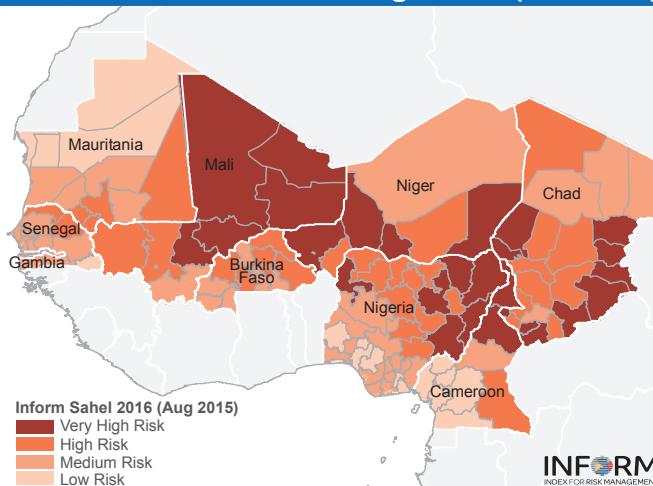

4.4 MILLION
DISPLACED PERSONS
(Refugees, IDPs, Returnees)

These maps show displacements of populations in the Sahel due to ongoing regional crises, including Boko Haram-related violence in northeast Nigeria, the conflict in the neighbouring Central African Republic, and the unrest in northern Mali.

Refugee Camps

- ▲ Malian Refugees
- ▲ Central African Refugees
- ▲ Nigerian Refugees
- ▲ Sudanese Refugees

Sahel Index for Risk Management (INFORM)

Displacement trend*

IDPs and Returnees

Refugees

Returnees (former IDPs and Refugees)

Internally Displaced Persons (IDPs)