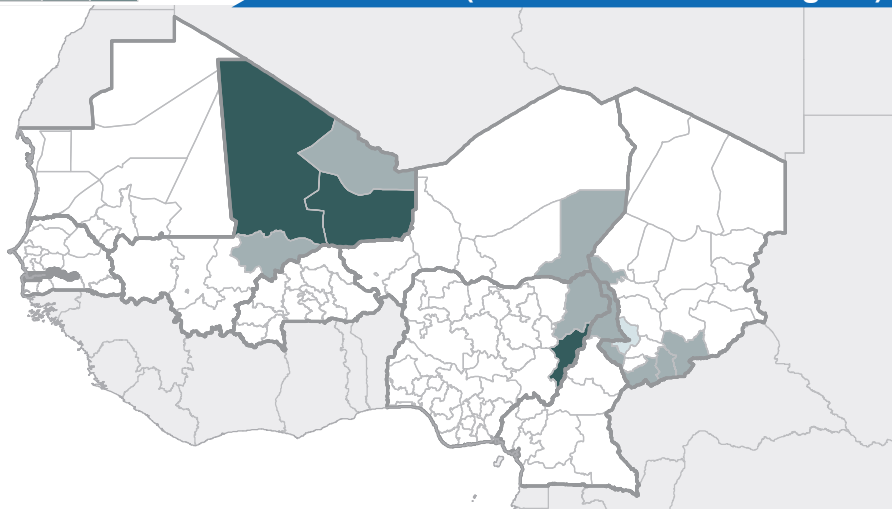

4.4 MILLION
DISPLACED PERSONS
(Refugees, IDPs, Returnees)

These maps show displacements of populations in the Sahel due to ongoing regional crises, including Boko Haram-related violence in northeast Nigeria, the conflict in the neighbouring Central African Republic, and the unrest in northern Mali.

Refugee Camps

- ▲ Malian Refugees
- ▲ Central African Refugees
- ▲ Nigerian Refugees
- ▲ Sudanese Refugees

Sahel Index for Risk Management (INFORM)

Displacement trend*

IDPs and Returnees

Refugees

Returnees (former IDPs and Refugees)

Internally Displaced Persons (IDPs)