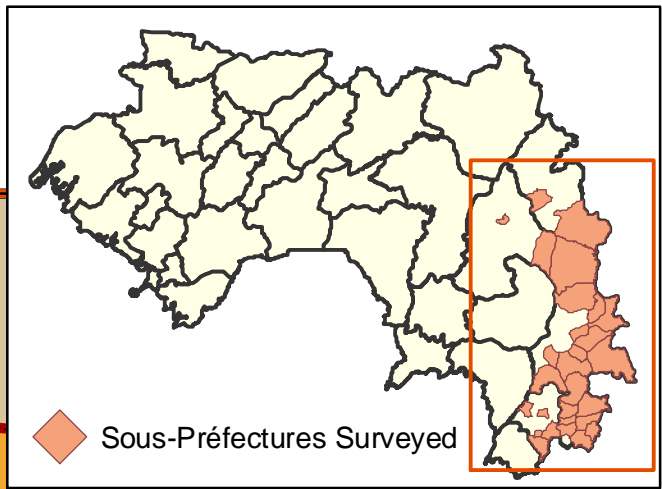

# Guinean Returnees from Côte d'Ivoire

Office for the Coordination of Humanitarian Affairs Guinea  
December 2003

| Total numbers in the sub-prefectures surveyed |              |
|---|--------------|
| Returnees                                     | 48.055       |
| Returnee families                             | 6.315        |
| Female head of families                       | 2,185 (35%)  |
| Children                                      | 24,236 (50%) |
| Persons in host families                      | 53.889       |

Map Produced by  
**ReliefWeb**  
18 February 2004  
[www.reliefweb.int](http://www.reliefweb.int)

The full report on Guinean returnees from Côte d'Ivoire as of December 2003 can be downloaded from:  
[www.humanitarianinfo.org/guinea](http://www.humanitarianinfo.org/guinea)  
or requested from OCHA Guinea on [ocha.gn@undp.org](mailto:ocha.gn@undp.org)

The boundaries and names shown and the designations used on this map do not imply official endorsement or acceptance by the United Nations