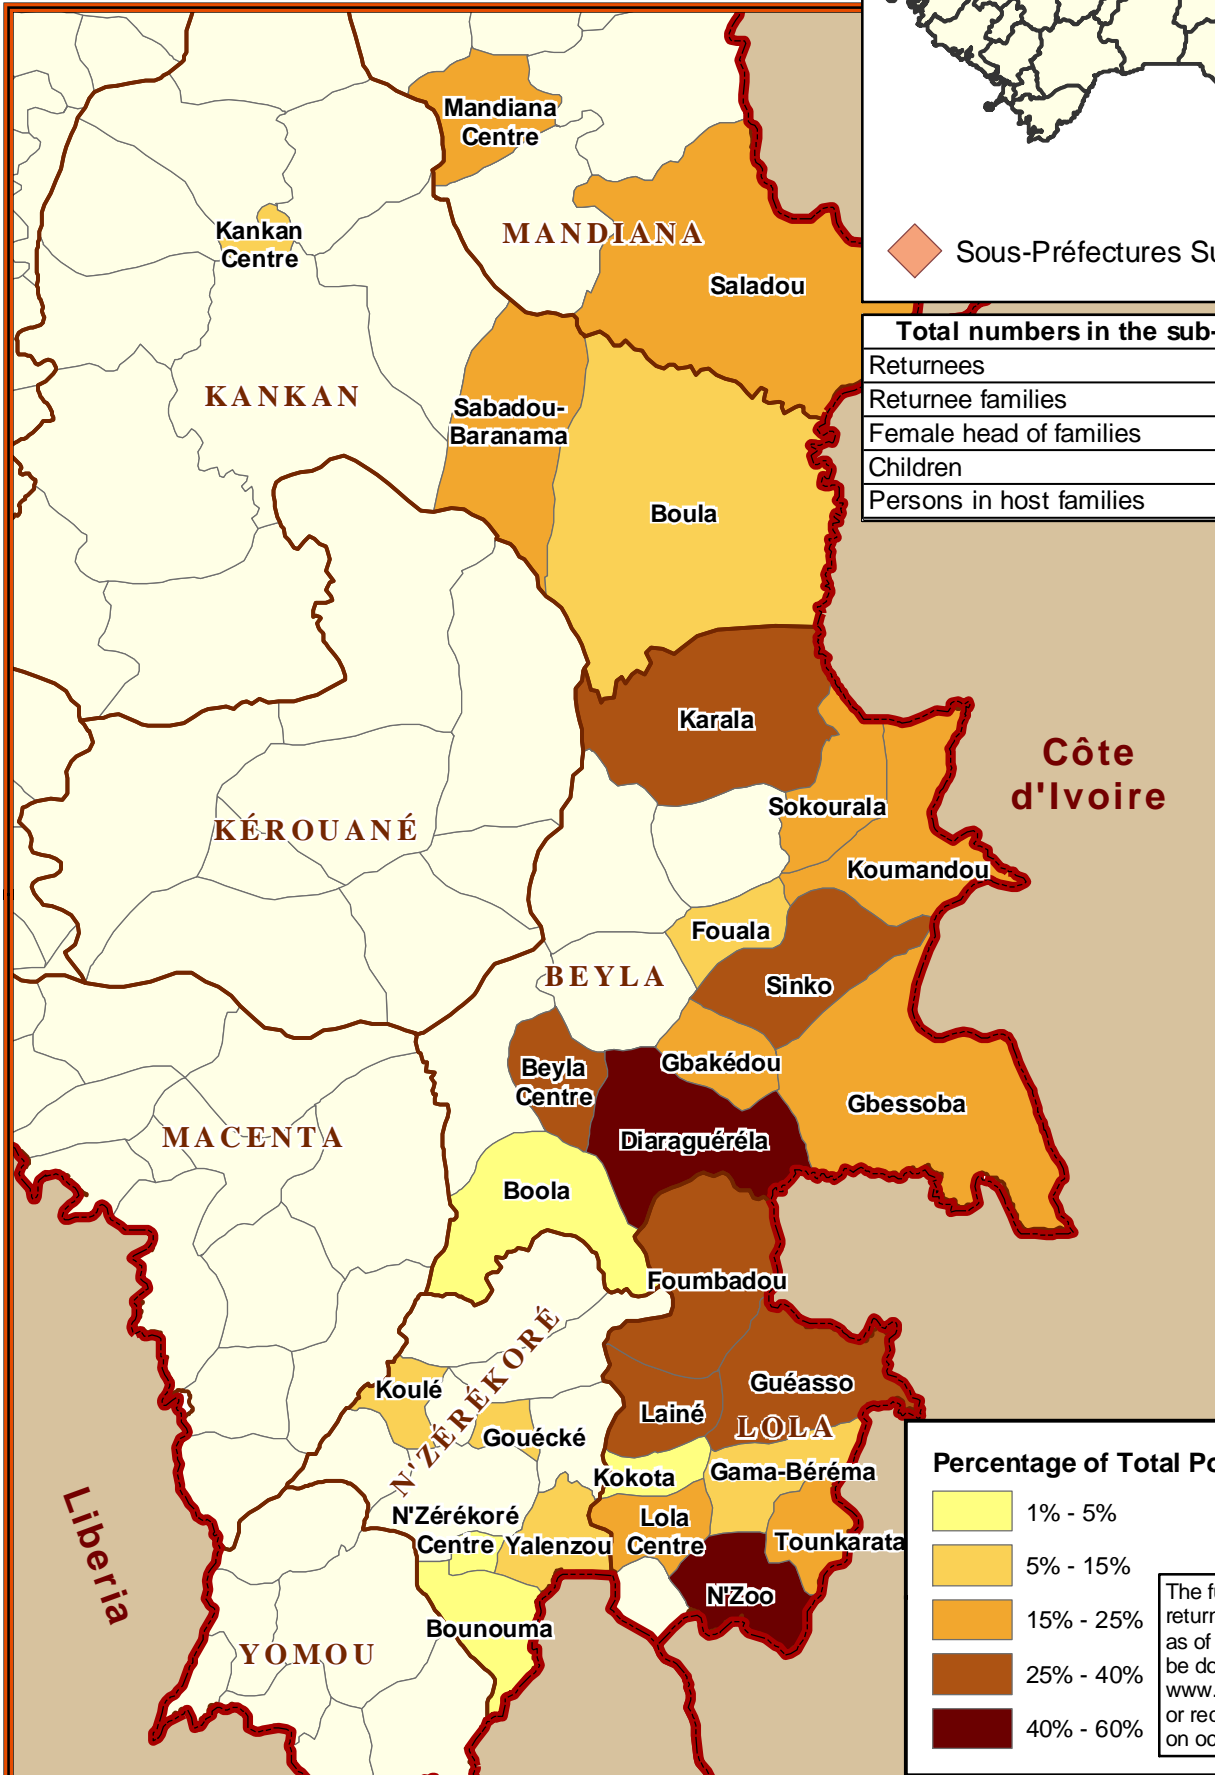

# Guinean Returnees from Côte d'Ivoire

Office for the Coordination of Humanitarian Affairs Guinea  
December 2003

| Total numbers in the sub-prefectures surveyed |              |
|---|--------------|
| Returnees                                     | 48.055       |
| Returnee families                             | 6.315        |
| Female head of families                       | 2,185 (35%)  |
| Children                                      | 24,236 (50%) |
| Persons in host families                      | 53.889       |

Map Produced by  
**ReliefWeb**  
18 February 2004  
[www.reliefweb.int](http://www.reliefweb.int)

The full report on Guinean returnees from Côte d'Ivoire as of December 2003 can be downloaded from:  
[www.humanitarianinfo.org/guinea](http://www.humanitarianinfo.org/guinea)  
or requested from OCHA Guinea on [ocha.gn@undp.org](mailto:ocha.gn@undp.org)

The boundaries and names shown and the designations used on this map do not imply official endorsement or acceptance by the United Nations