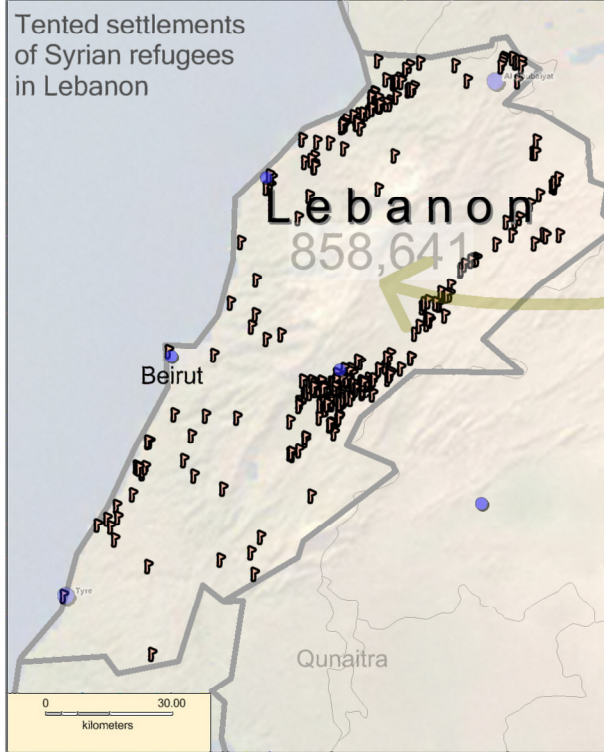

# Syrian Refugees in the Region

23 Feb 2014

## 2,499,180

**Lebanon**  
934,895

**Turkey**  
612,826

**Iraq**  
222,574

**Jordan**  
576,428

**Egypt**  
134,255

**Syrian refugee camps by population**

- Under Construction
- up to 3 thousand
- 3 to 10 thousand
- 10 to 50 thousand
- 50 to 100 thousand

**Syrian Refugee population by color**

- More than 200,000
- 100,000 to 200,000
- 50,000 to 100,000
- 20,000 to 50,000
- 10,000 to 20,000
- 5,000 to 10,000
- Less than 5,000

The boundaries and names shown and the designations used on this map do not imply official endorsement or acceptance by the United Nations.

Numbers include those registered and awaiting registration. Total includes those registered in North Africa.

UNHCR presence Exact point location