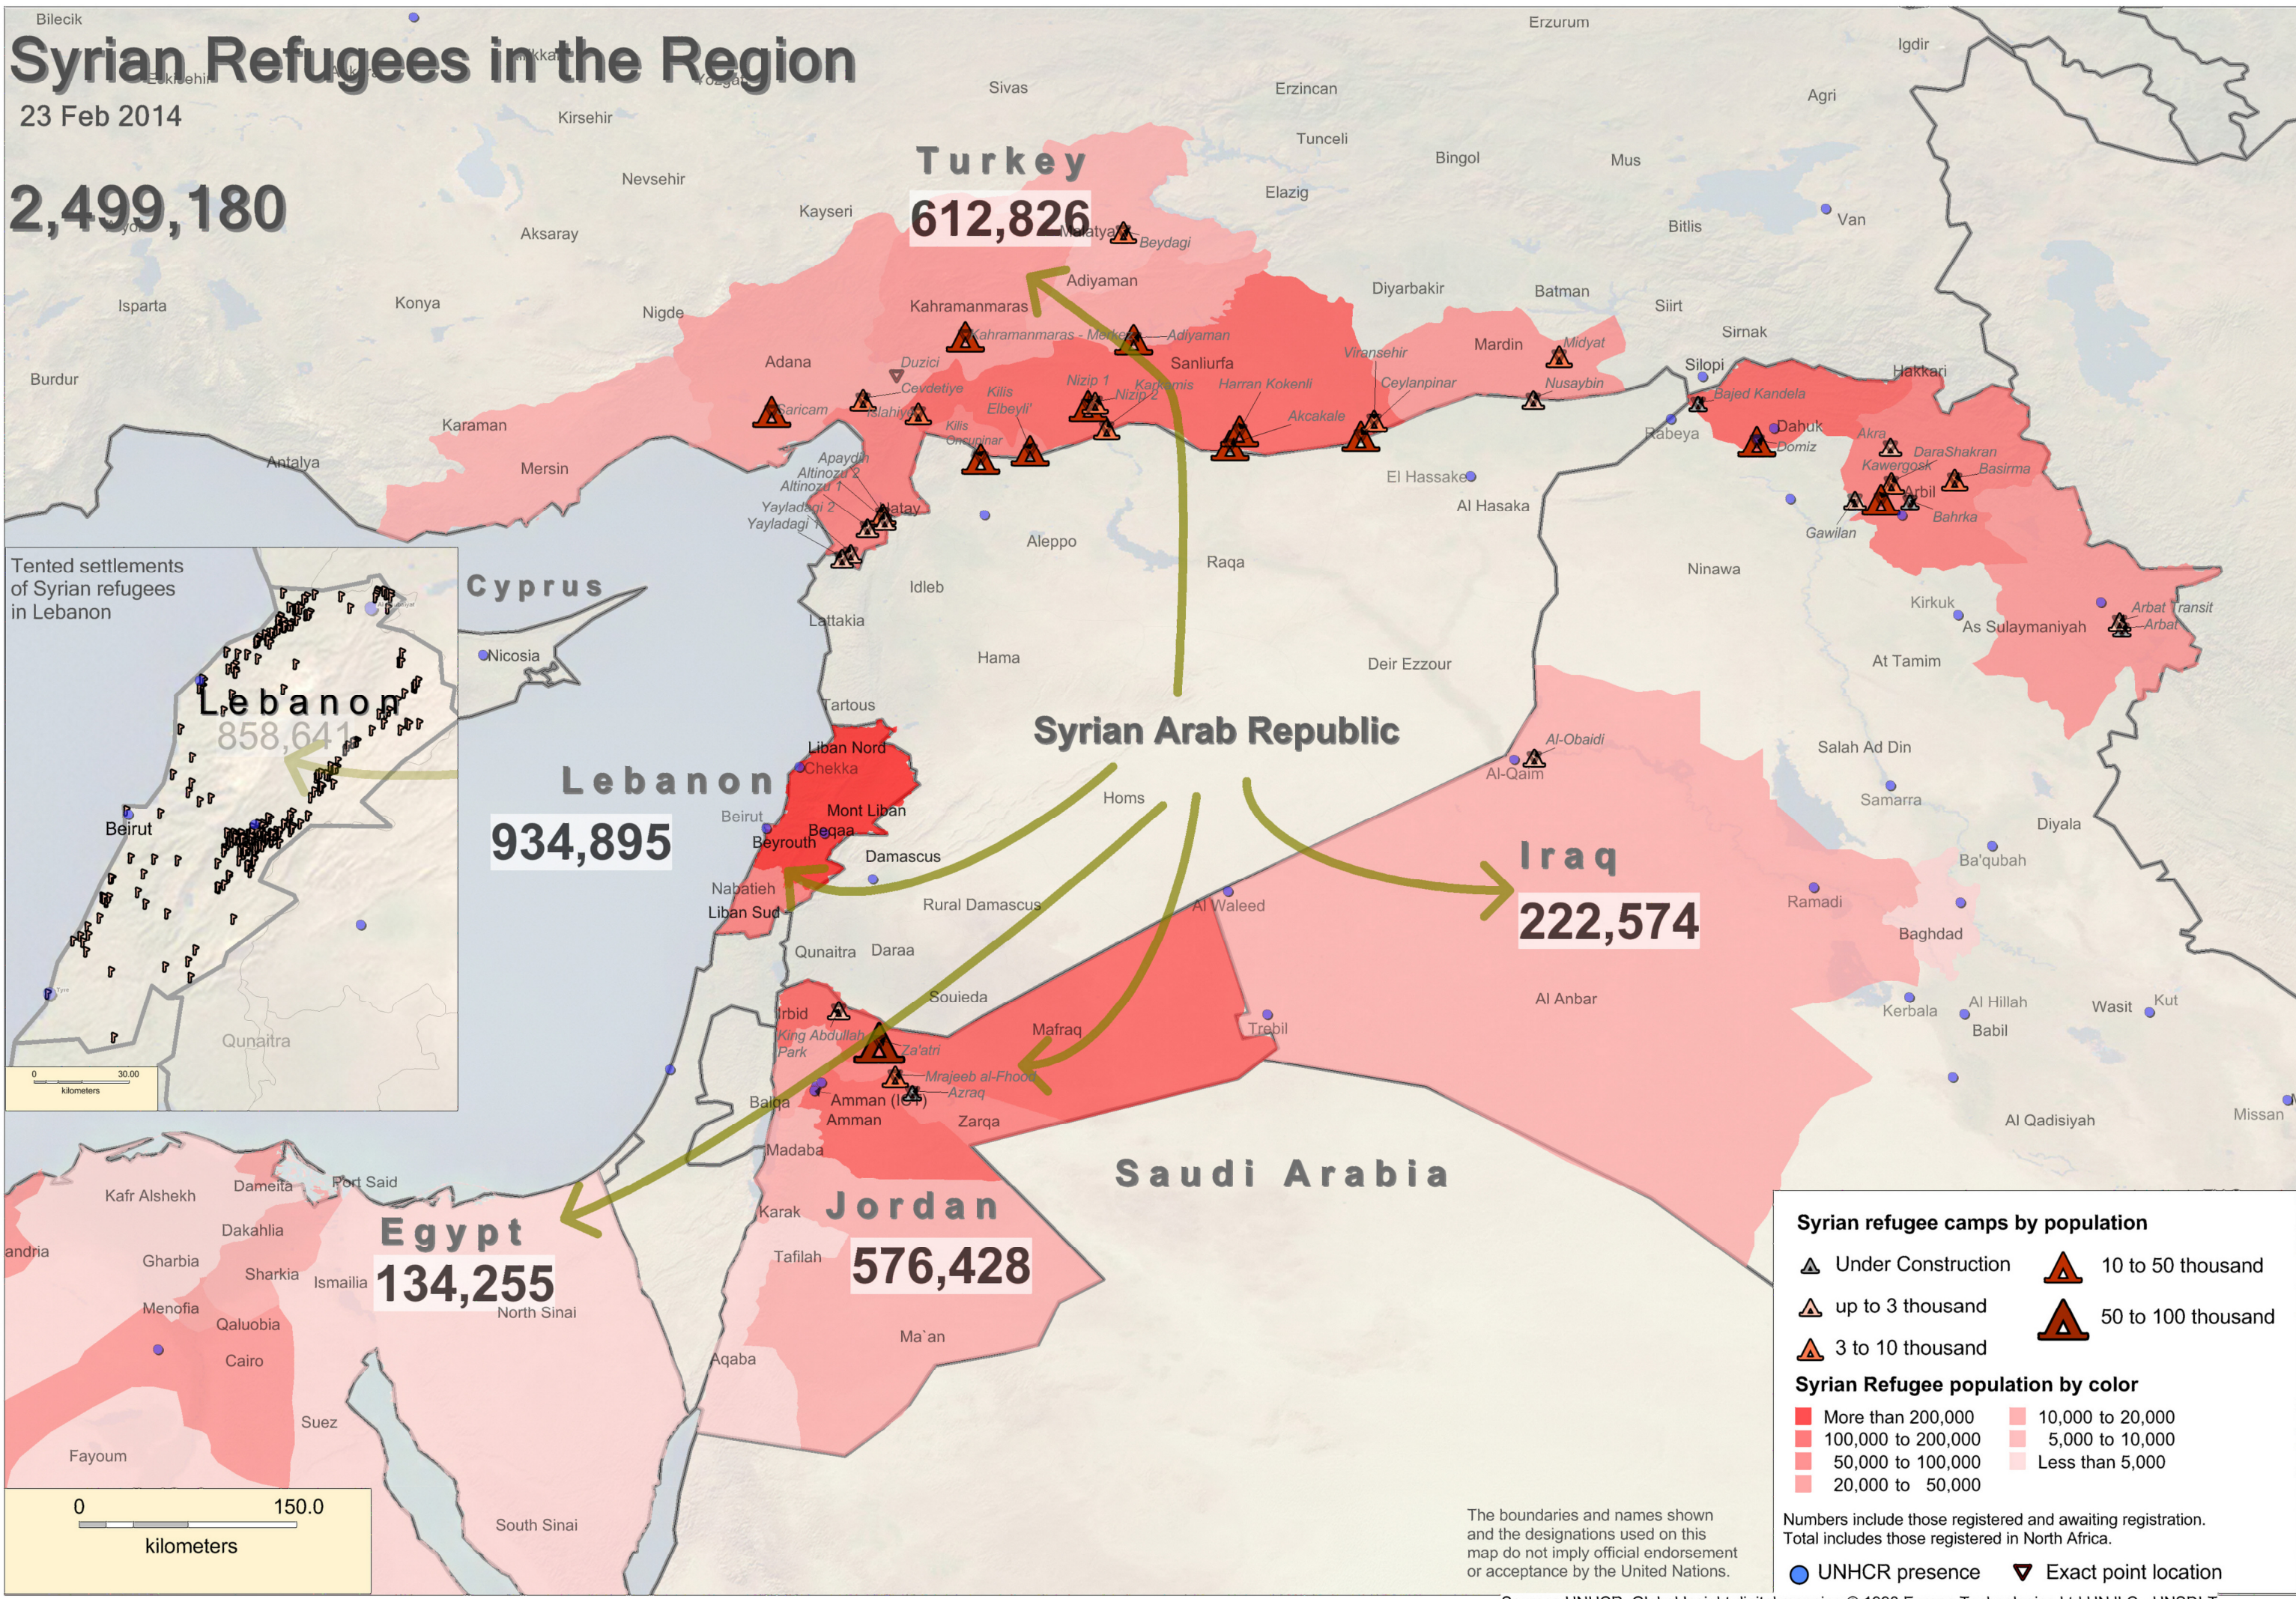

# Syrian Refugees in the Region

23 Feb 2014

## 2,499,180

**Lebanon**  
934,895

**Turkey**  
612,826

**Iraq**  
222,574

**Jordan**  
576,428

**Egypt**  
134,255

**Syrian refugee camps by population**

- Under Construction
- up to 3 thousand
- 3 to 10 thousand
- 10 to 50 thousand
- 50 to 100 thousand

**Syrian Refugee population by color**

- More than 200,000
- 100,000 to 200,000
- 50,000 to 100,000
- 20,000 to 50,000
- 10,000 to 20,000
- 5,000 to 10,000
- Less than 5,000

The boundaries and names shown and the designations used on this map do not imply official endorsement or acceptance by the United Nations.

Numbers include those registered and awaiting registration. Total includes those registered in North Africa.

UNHCR presence Exact point location