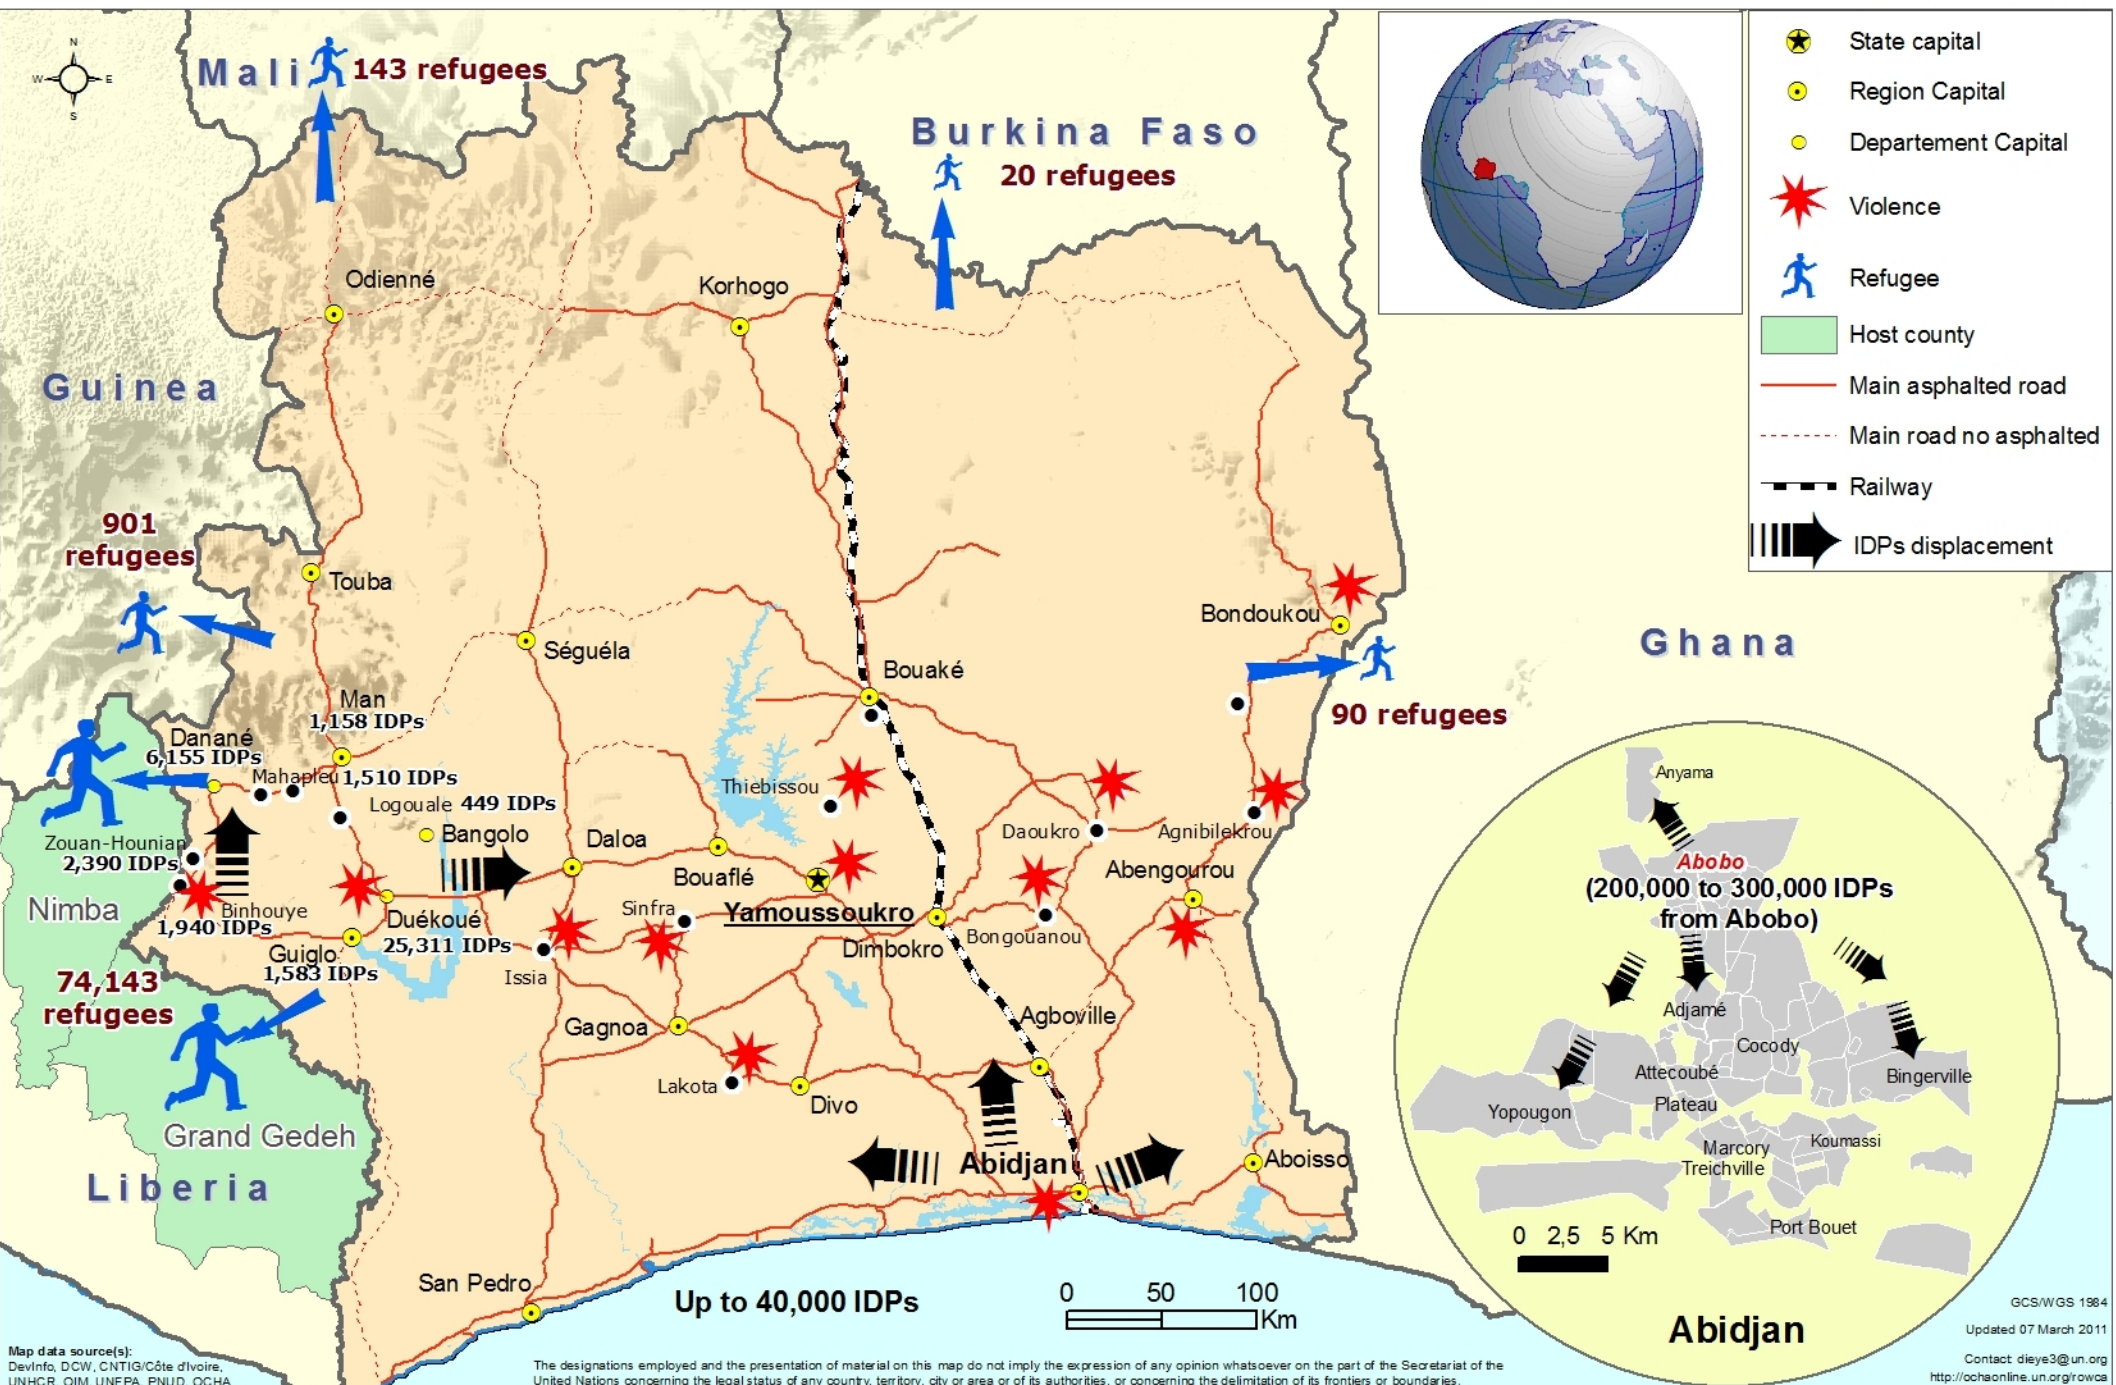

COTE D'IVOIRE+5 - Population Movements and violences

As of 07 March 2011

Map data source(s): DevInfo, DCW, CNTIG/Côte d'Ivoire, UNHCR, OIM, UNFPA, PNUD, OCHA