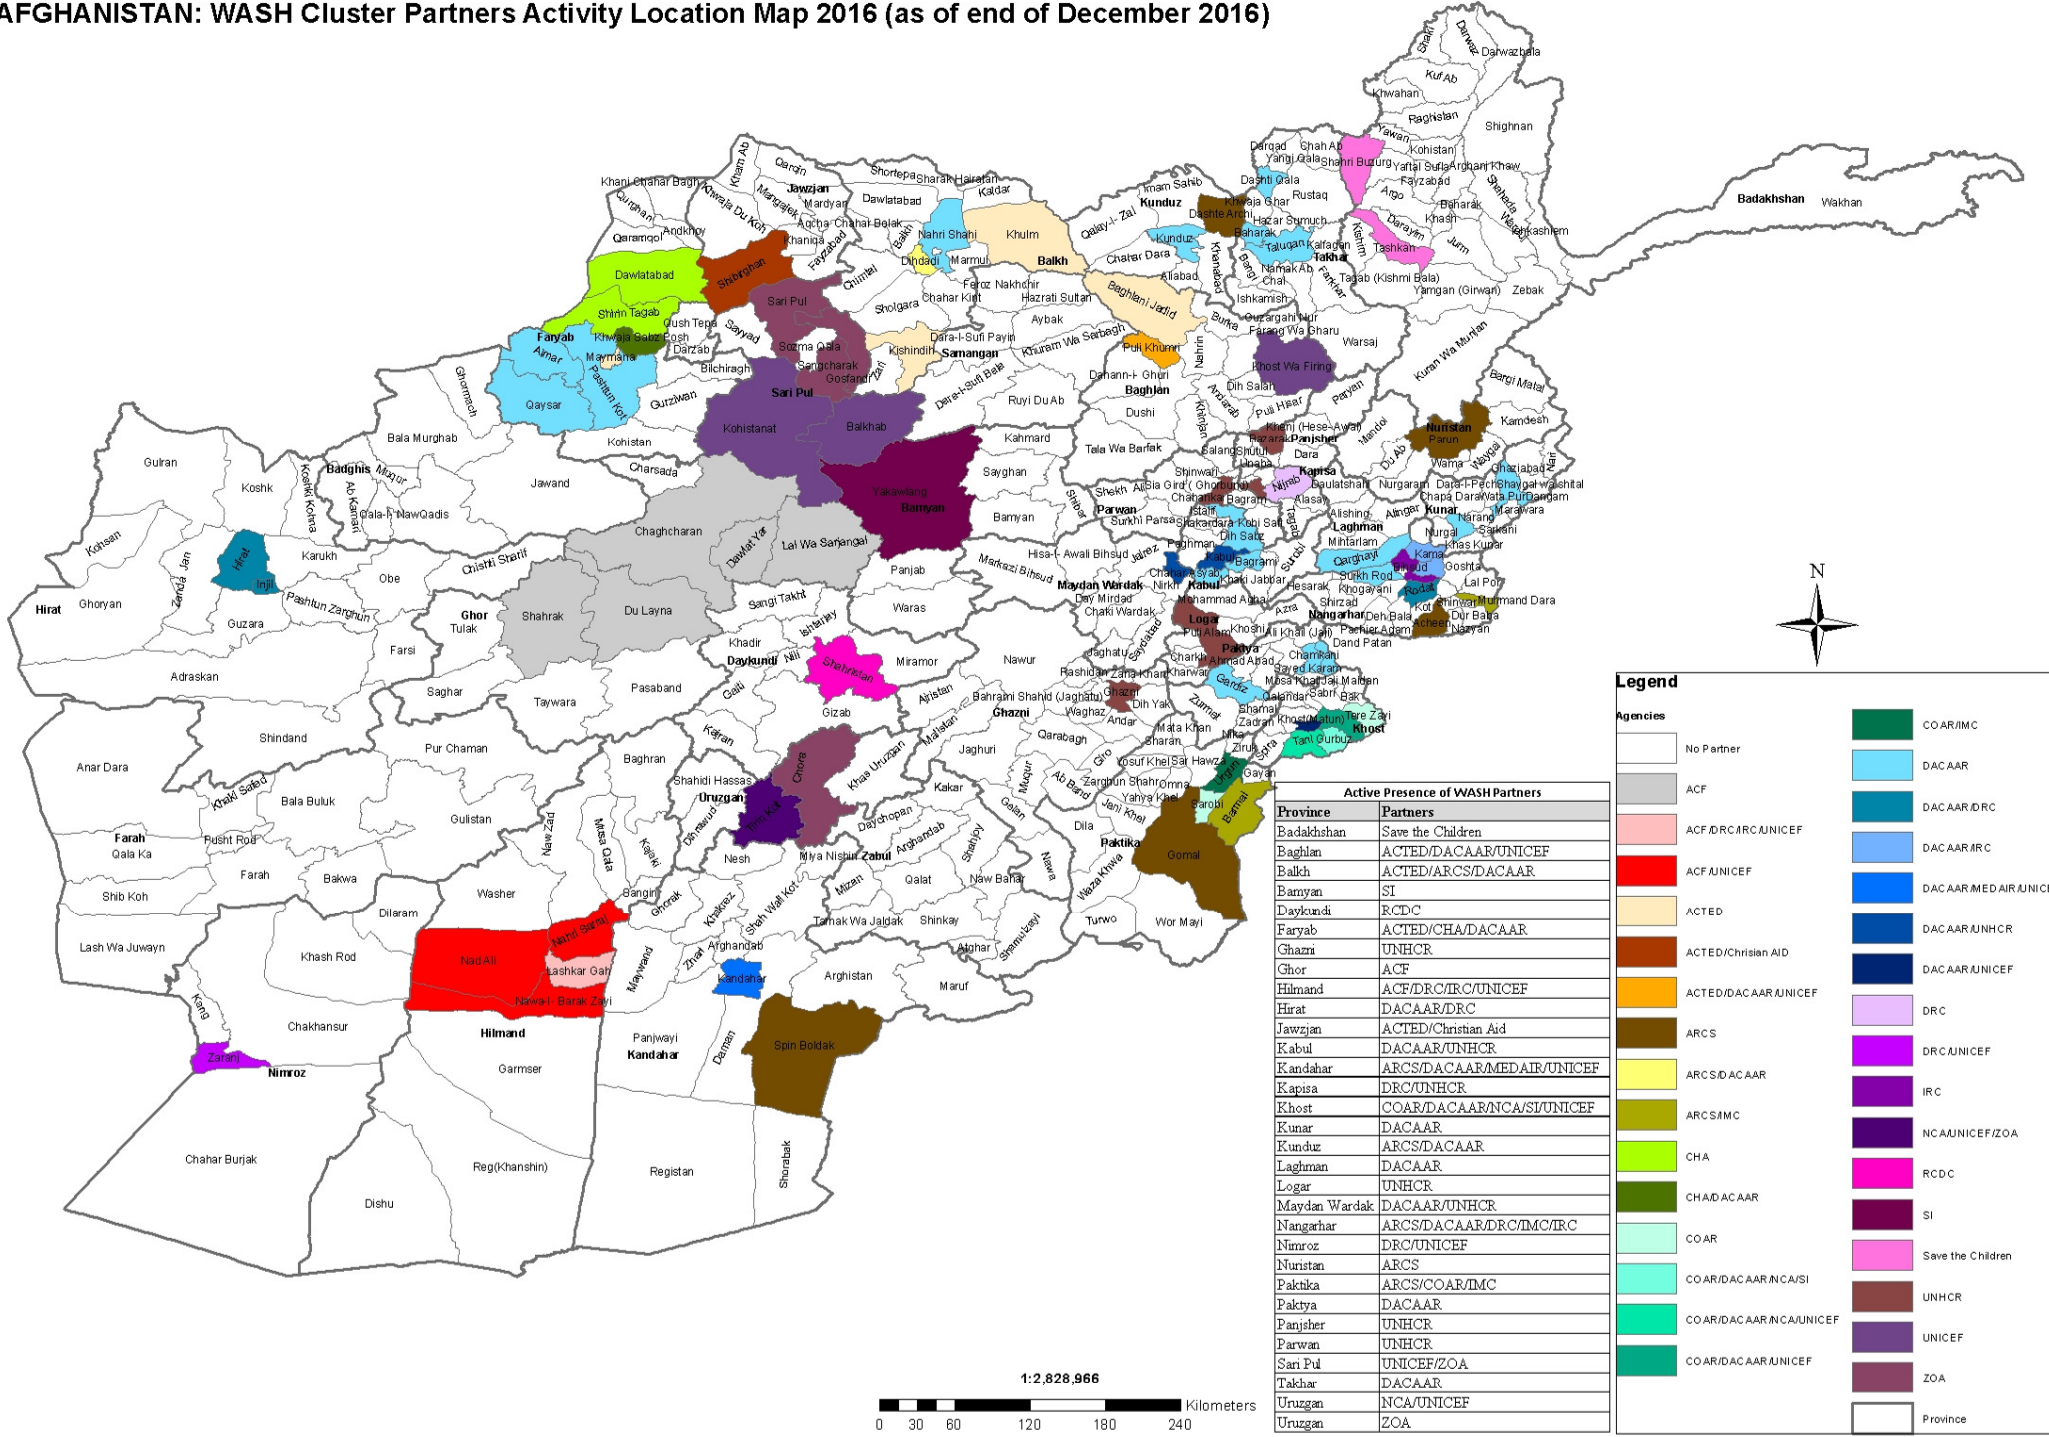

AFGHANISTAN: WASH Cluster Partners Activity Location Map 2016 (as of end of December 2016)

Legend

Agencies

- No Partner
- ACF
- ACF/DRC/ARC/UNICEF
- ACF/UNICEF
- ACTED
- ACTED/Christian AID
- ACTED/DACAAR/UNICEF
- ARCS/DACAAR
- ARCS/IMC
- CHA
- CHADACAAR
- COAR
- COAR/DACAAR/NCA/UNICEF
- COAR/DACAAR/UNICEF
- COAR/IMC
- DACAAR
- DACAAR/DRC
- DACAAR/IRC
- DACAAR/MEDIA/UNICEF
- DACAAR/UNHCR
- DACAAR/UNICEF
- DRC
- DRC/UNICEF
- IRC
- NC/UNICEF/ZOA
- RCDC
- SI
- UNHCR
- UNICEF
- ZOA
- Province

Active Presence of WASH Partners

Province	Partners
Badakhshan	Save the Children
Baghlan	ACTED/DACAAR/UNICEF
Balkh	ACTED/ARCS/DACAAR
Bamyan	SI
Daykundi	RCDC
Faryab	ACTED/CHA/DACAAR
Ghazni	UNHCR
Ghor	ACF
Hilmand	ACF/DRC/IRC/UNICEF
Hirat	DACAAR/DRC
Jawzjan	ACTED/Christian Aid
Kabul	DACAAR/UNHCR
Kandahar	ARCS/DACAAR/MEDIA/UNICEF
Kapisa	DRC/UNHCR
Khost	COAR/DACAAR/NCA/UNICEF
Kunar	DACAAR
Kunduz	ARCS/DACAAR
Laghman	DACAAR
Logar	UNHCR
Maydan Wardak	DACAAR/UNHCR
Nangarhar	ARCS/DACAAR/DRC/IMC/IRC
Nimroz	DRC/UNICEF
Nunistan	ARCS
Paktika	ARCS/COAR/IMC
Paktya	DACAAR
Panjsher	UNHCR
Parwan	UNHCR
Sari Pul	UNICEF/ZOA
Takhar	DACAAR
Uruzgan	NCA/UNICEF
Uruzgan	ZOA

1:2,828,966
 0 30 60 120 180 240 Kilometers