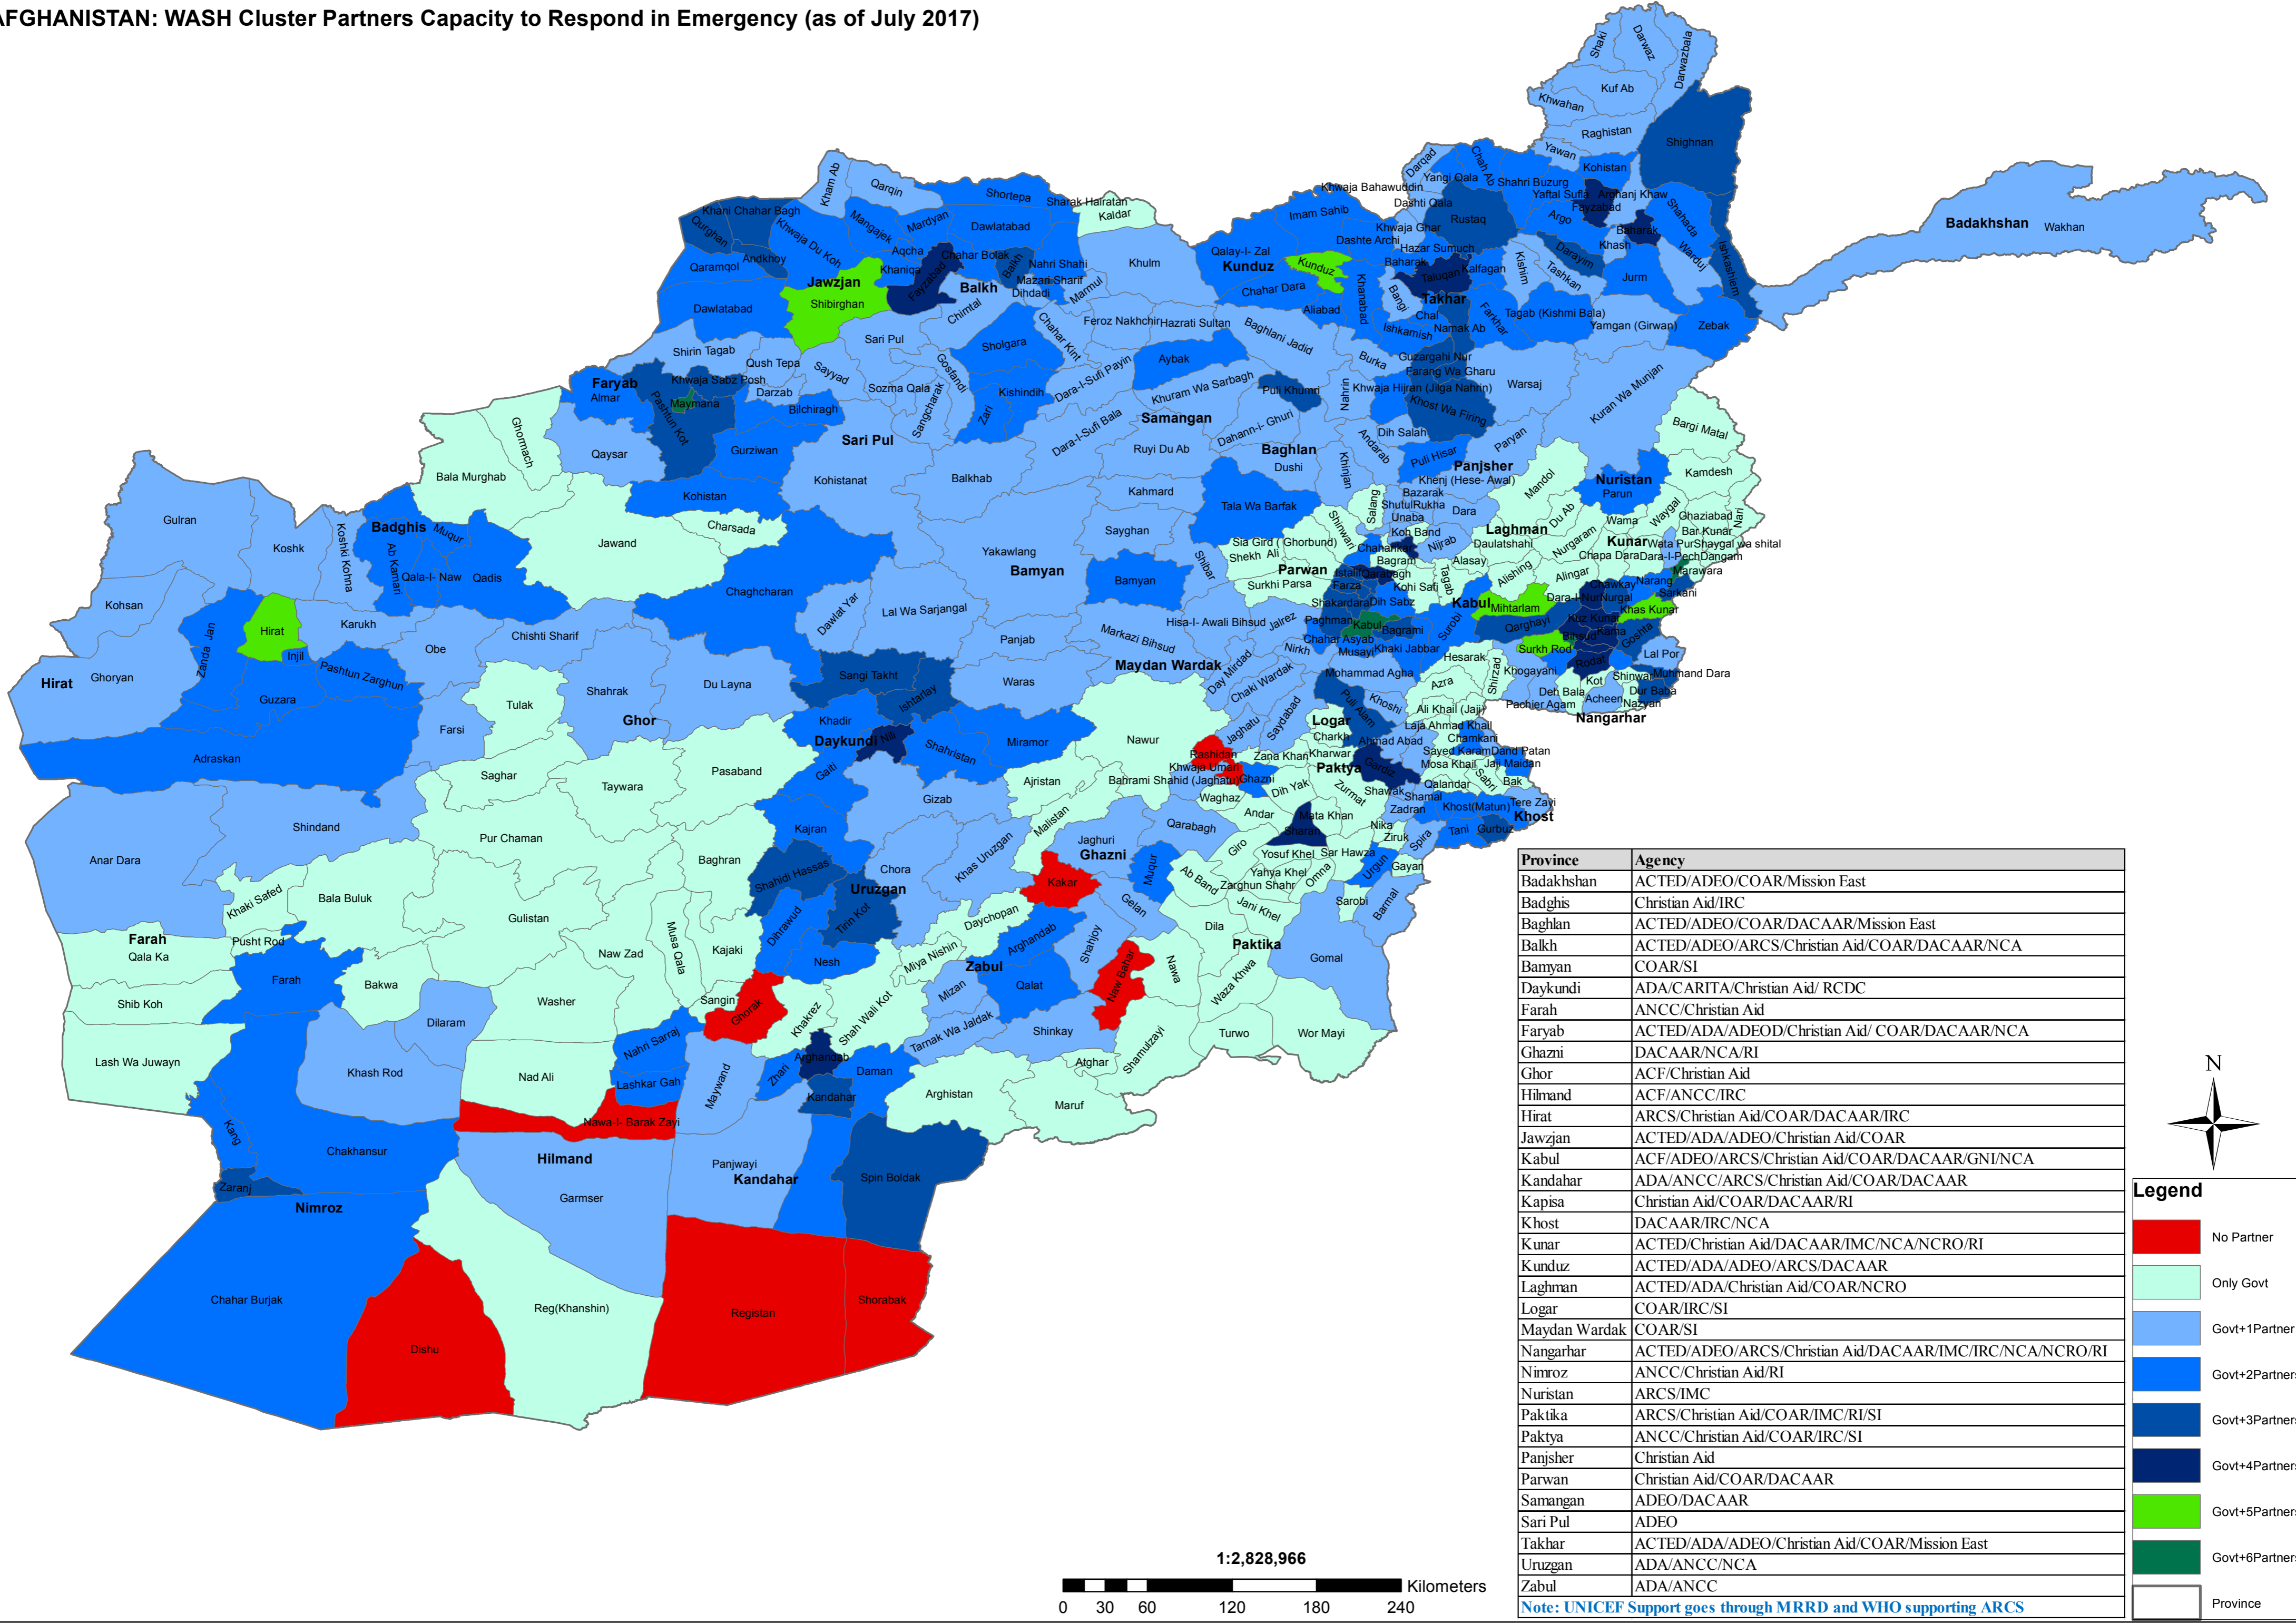

AFGHANISTAN: WASH Cluster Partners Capacity to Respond in Emergency (as of July 2017)

Province	Agency
Badakhshan	ACTED/ADEO/COAR/Mission East
Badghis	Christian Aid/IRC
Baghlan	ACTED/ADEO/COAR/DACAAR/Mission East
Balkh	ACTED/ADEO/ARCS/Christian Aid/COAR/DACAAR/NCA
Bamyan	COAR/SI
Daykundi	ADA/CARITA/Christian Aid/ RCDC
Farah	ANCC/Christian Aid
Faryab	ACTED/ADA/AEOD/Christian Aid/ COAR/DACAAR/NCA
Ghazni	DACAAR/NCA/RI
Ghor	ACF/Christian Aid
Hilmand	ACF/ANCC/IRC
Hirat	ARCS/Christian Aid/COAR/DACAAR/IRC
Jawzjan	ACTED/ADA/AEOD/Christian Aid/COAR
Kabul	ACF/ADEO/ARCS/Christian Aid/COAR/DACAAR/GNI/NCA
Kandahar	ADA/ANCC/ARCS/Christian Aid/COAR/DACAAR
Kapisa	Christian Aid/COAR/DACAAR/RI
Khost	DACAAR/IRC/NCA
Kunar	ACTED/Christian Aid/DACAAR/IMC/NCA/NCRO/RI
Kunduz	ACTED/ADA/AEOD/ARCS/DACAAR
Laghman	ACTED/ADA/Christian Aid/COAR/NCRO
Logar	COAR/IRC/SI
Maydan Wardak	COAR/SI
Nangarhar	ACTED/ADEO/ARCS/Christian Aid/DACAAR/IMC/IRC/NCA/NCRO/RI
Nimroz	ANCC/Christian Aid/RI
Nuristan	ARCS/IMC
Paktika	ARCS/Christian Aid/COAR/IMC/RI/SI
Paktya	ANCC/Christian Aid/COAR/IRC/SI
Panjsher	Christian Aid
Parwan	Christian Aid/COAR/DACAAR
Samangan	ADEO/DACAAR
Sari Pul	ADEO
Takhar	ACTED/ADA/AEOD/Christian Aid/COAR/Mission East
Uruzgan	ADA/ANCC/NCA
Zabul	ADA/ANCC

Note: UNICEF Support goes through MRRD and WHO supporting ARCS

Legend

- No Partner
- Only Govt
- Govt+1Partner
- Govt+2Partners
- Govt+3Partners
- Govt+4Partners
- Govt+5Partners
- Govt+6Partners
- Province

1:2,828,966
 0 30 60 120 180 240 Kilometers