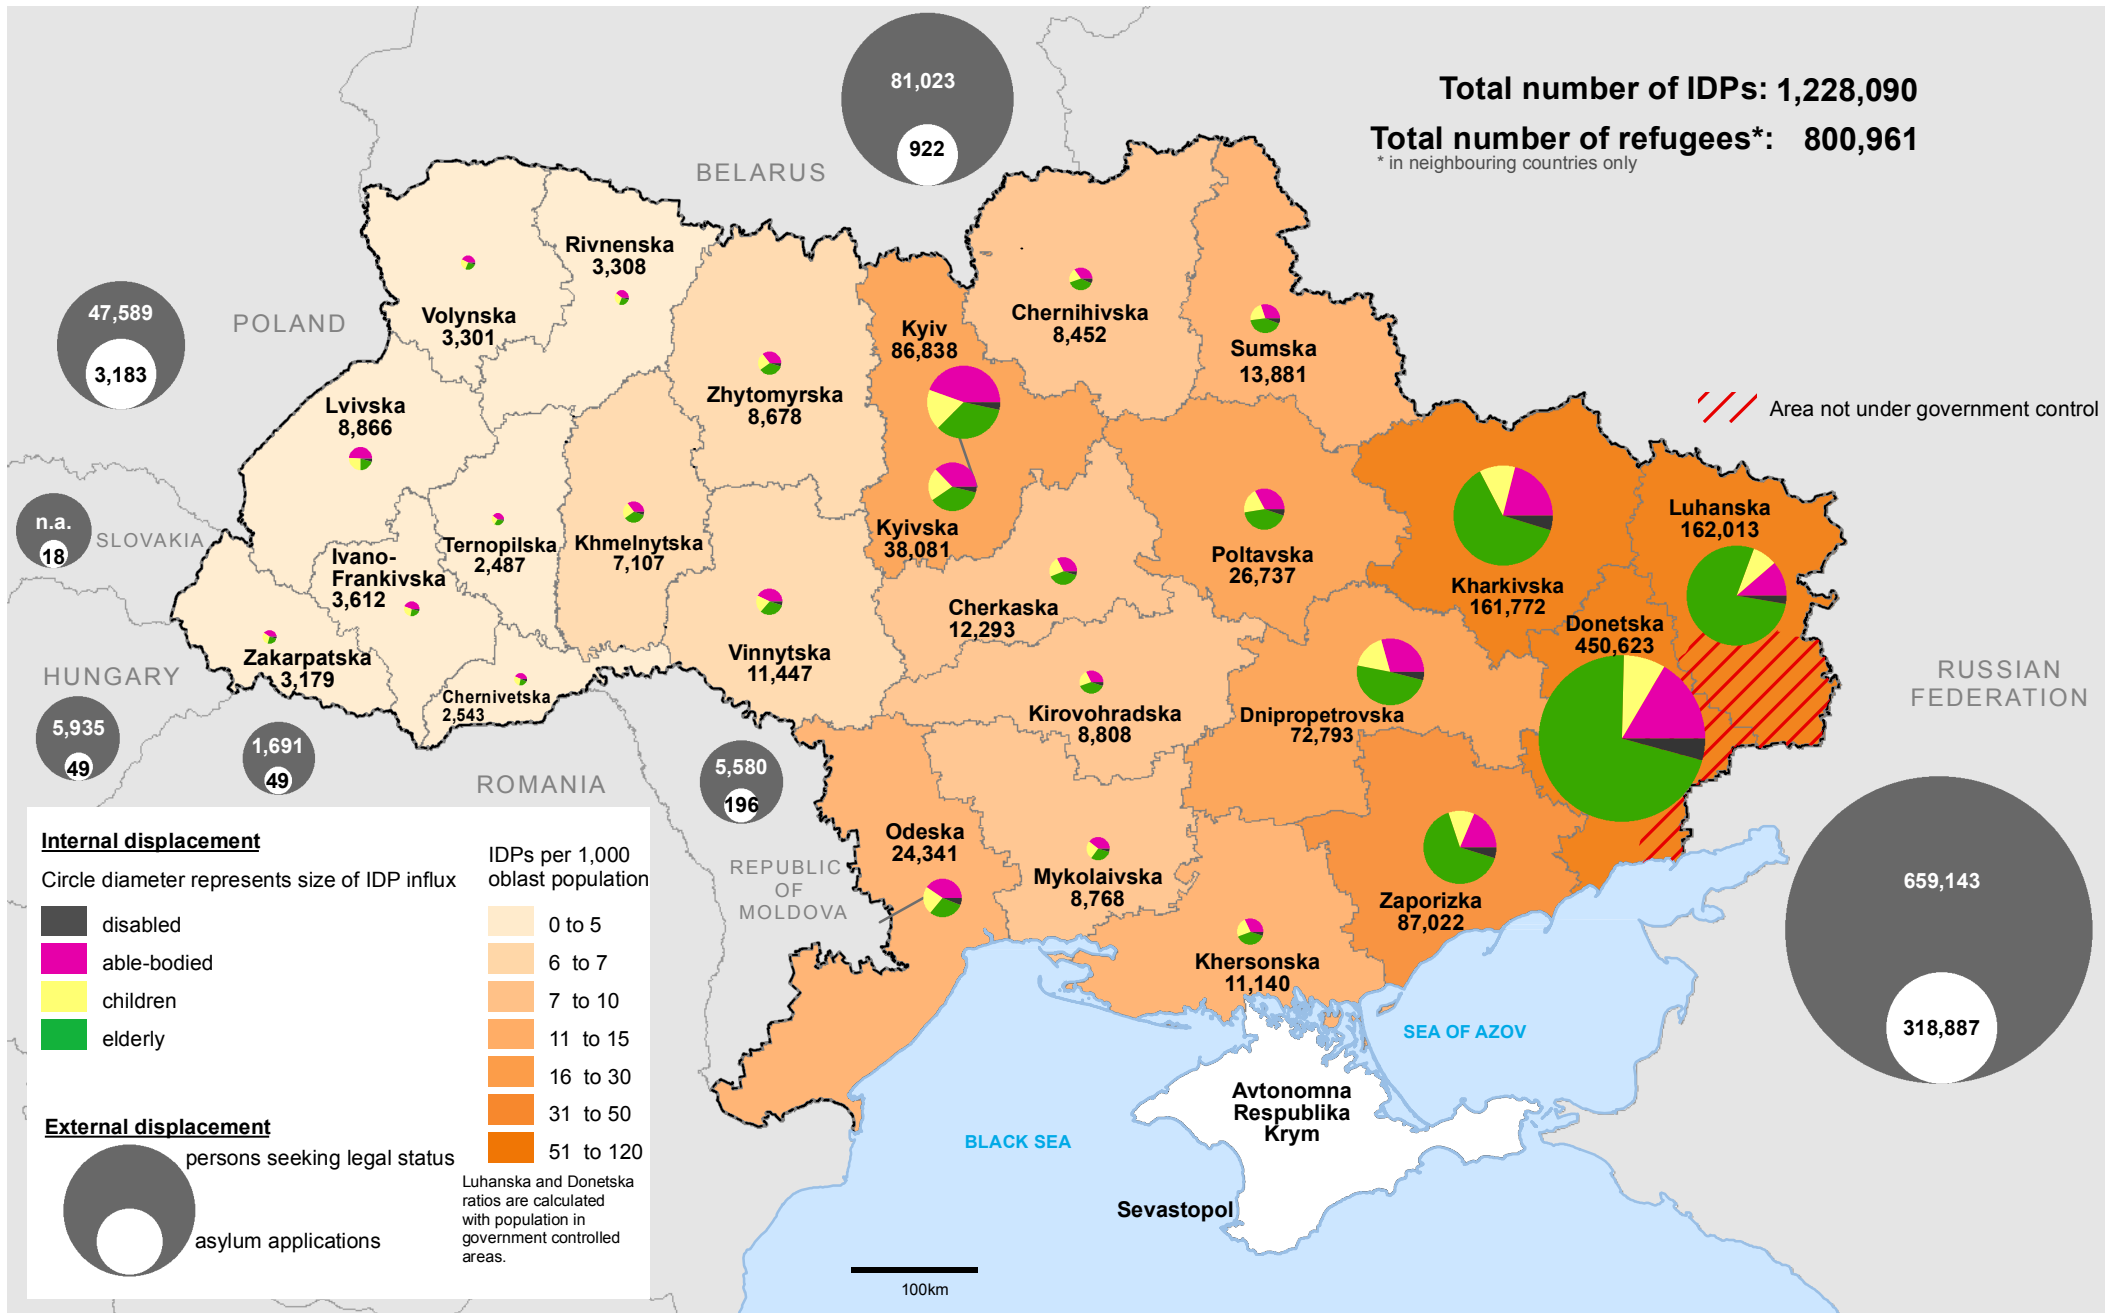

Ukraine: Overview of population displacement (as of 17 Apr 2015)

The boundaries and names shown and the designations used on this map do not imply official endorsement or acceptance by the United Nations. **Internal Displacement:** Data provided by the Ministry of Social Policy, as of 15 Apr. **External displacement:** Figures reported to UNHCR by Government Asylum Authorities as of 5 April for Hungary, 14 April for Poland, 16 April for Moldova, 16 April for Belarus, 1 Apr for Romania, 31 December 2014 for Slovakia, and as reported by the Russian Federal Migration Service as of 10 April for the Russian Federation. | **Feedback:** shubina@un.org | **Document:** ukr displacement_15 April 2015 **Creation date:** 17/04/2015