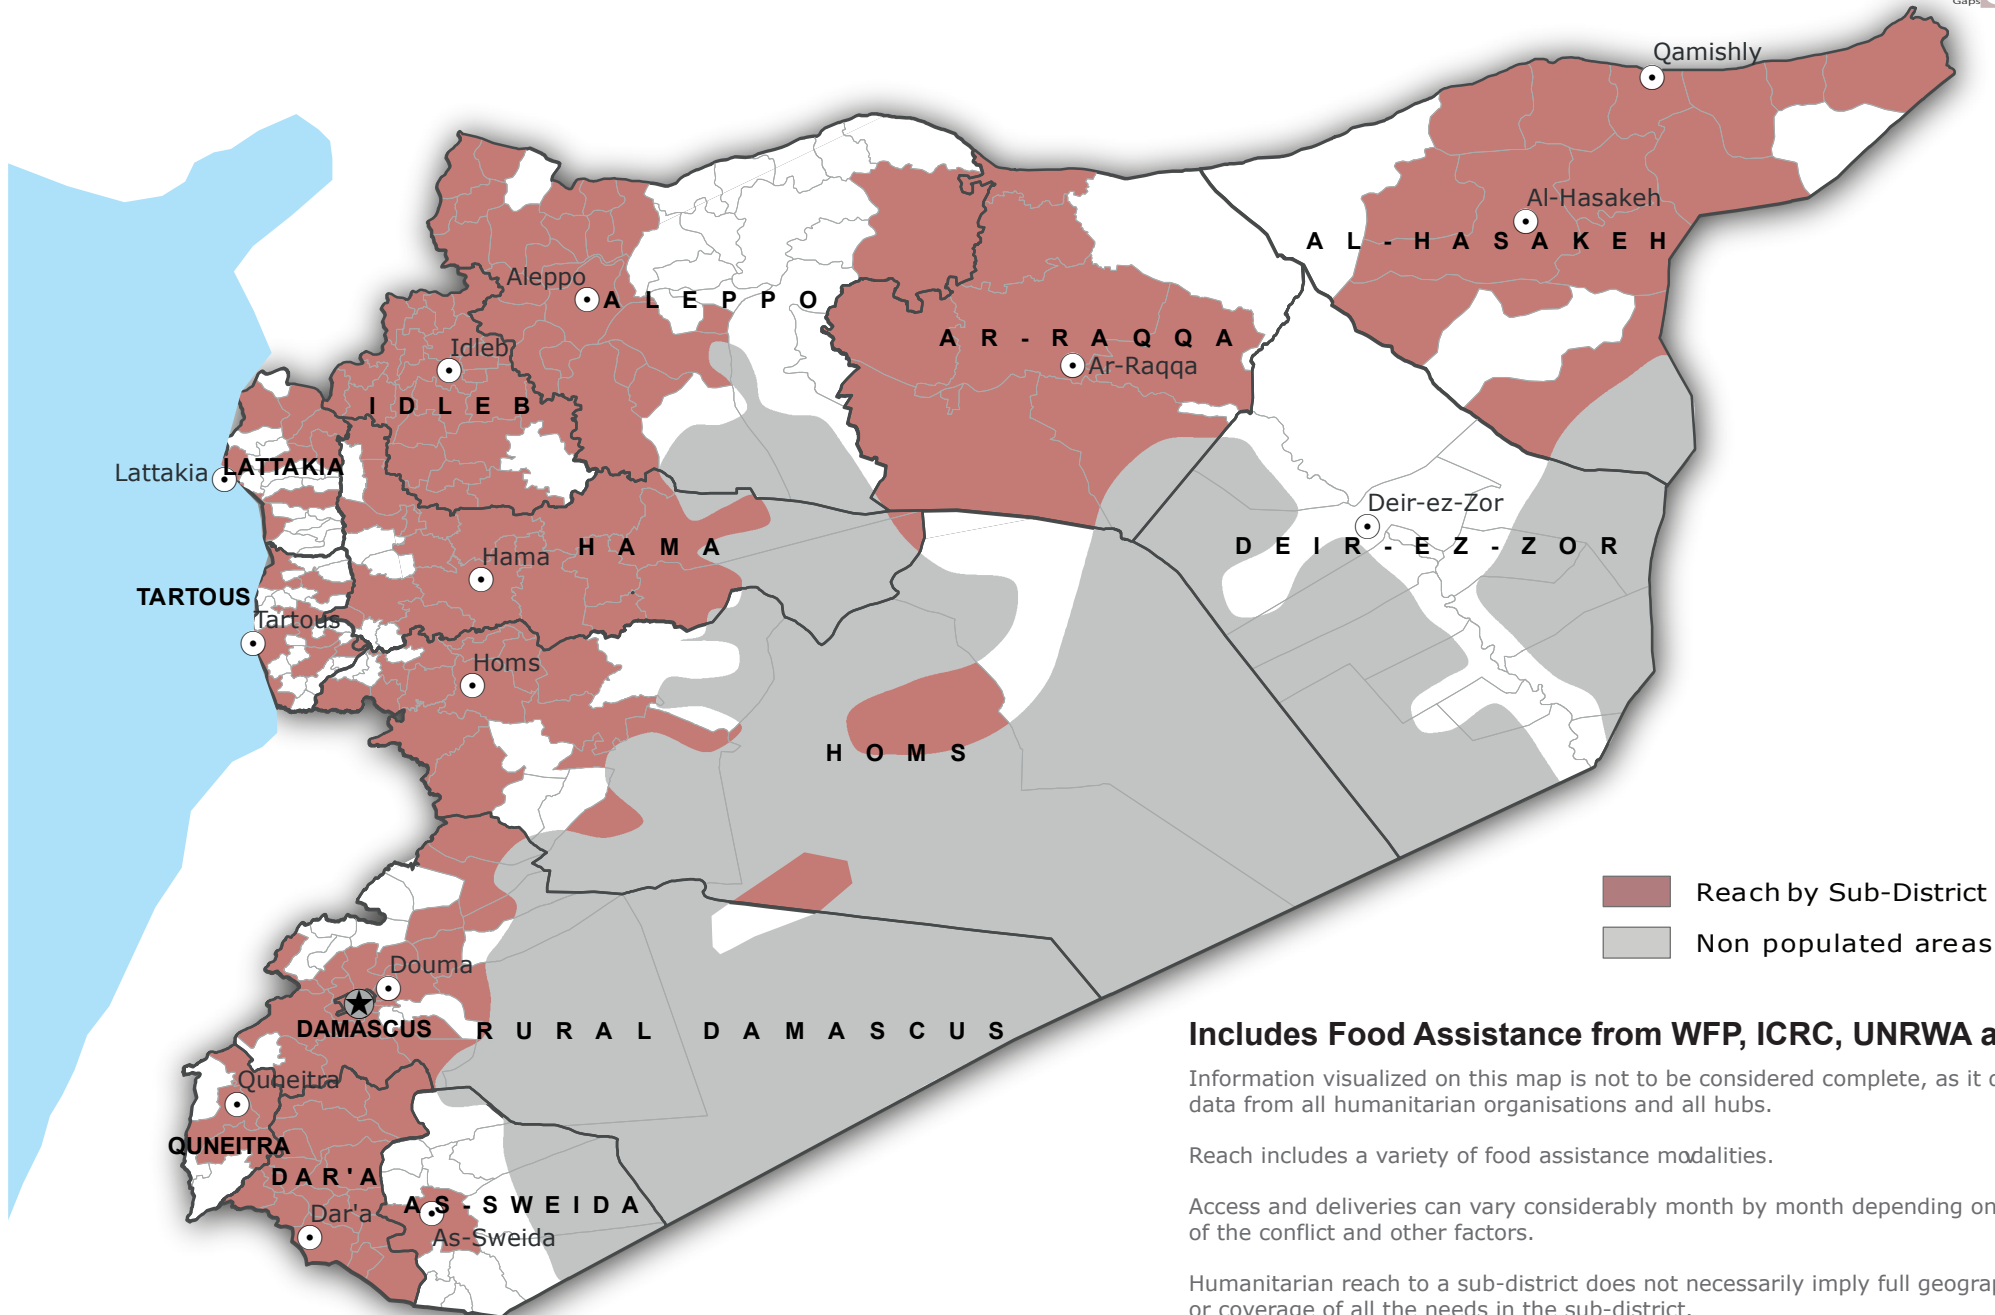

# Syrian Arab Republic: Food Security Sector - Combined Food Assistance Reach (November Cycle\* - 2014)

This map has been produced by the Whole of Syria Food Security Sector and circulated under the NRG framework.

\*Cycle includes distributions during 5 Nov - 20 Dec, 2014

## Includes Food Assistance from WFP, ICRC, UNRWA and 19 NGOs

Information visualized on this map is not to be considered complete, as it does not include data from all humanitarian organisations and all hubs.

Reach includes a variety of food assistance modalities.

Access and deliveries can vary considerably month by month depending on the dynamics of the conflict and other factors.

Humanitarian reach to a sub-district does not necessarily imply full geographical coverage or coverage of all the needs in the sub-district.