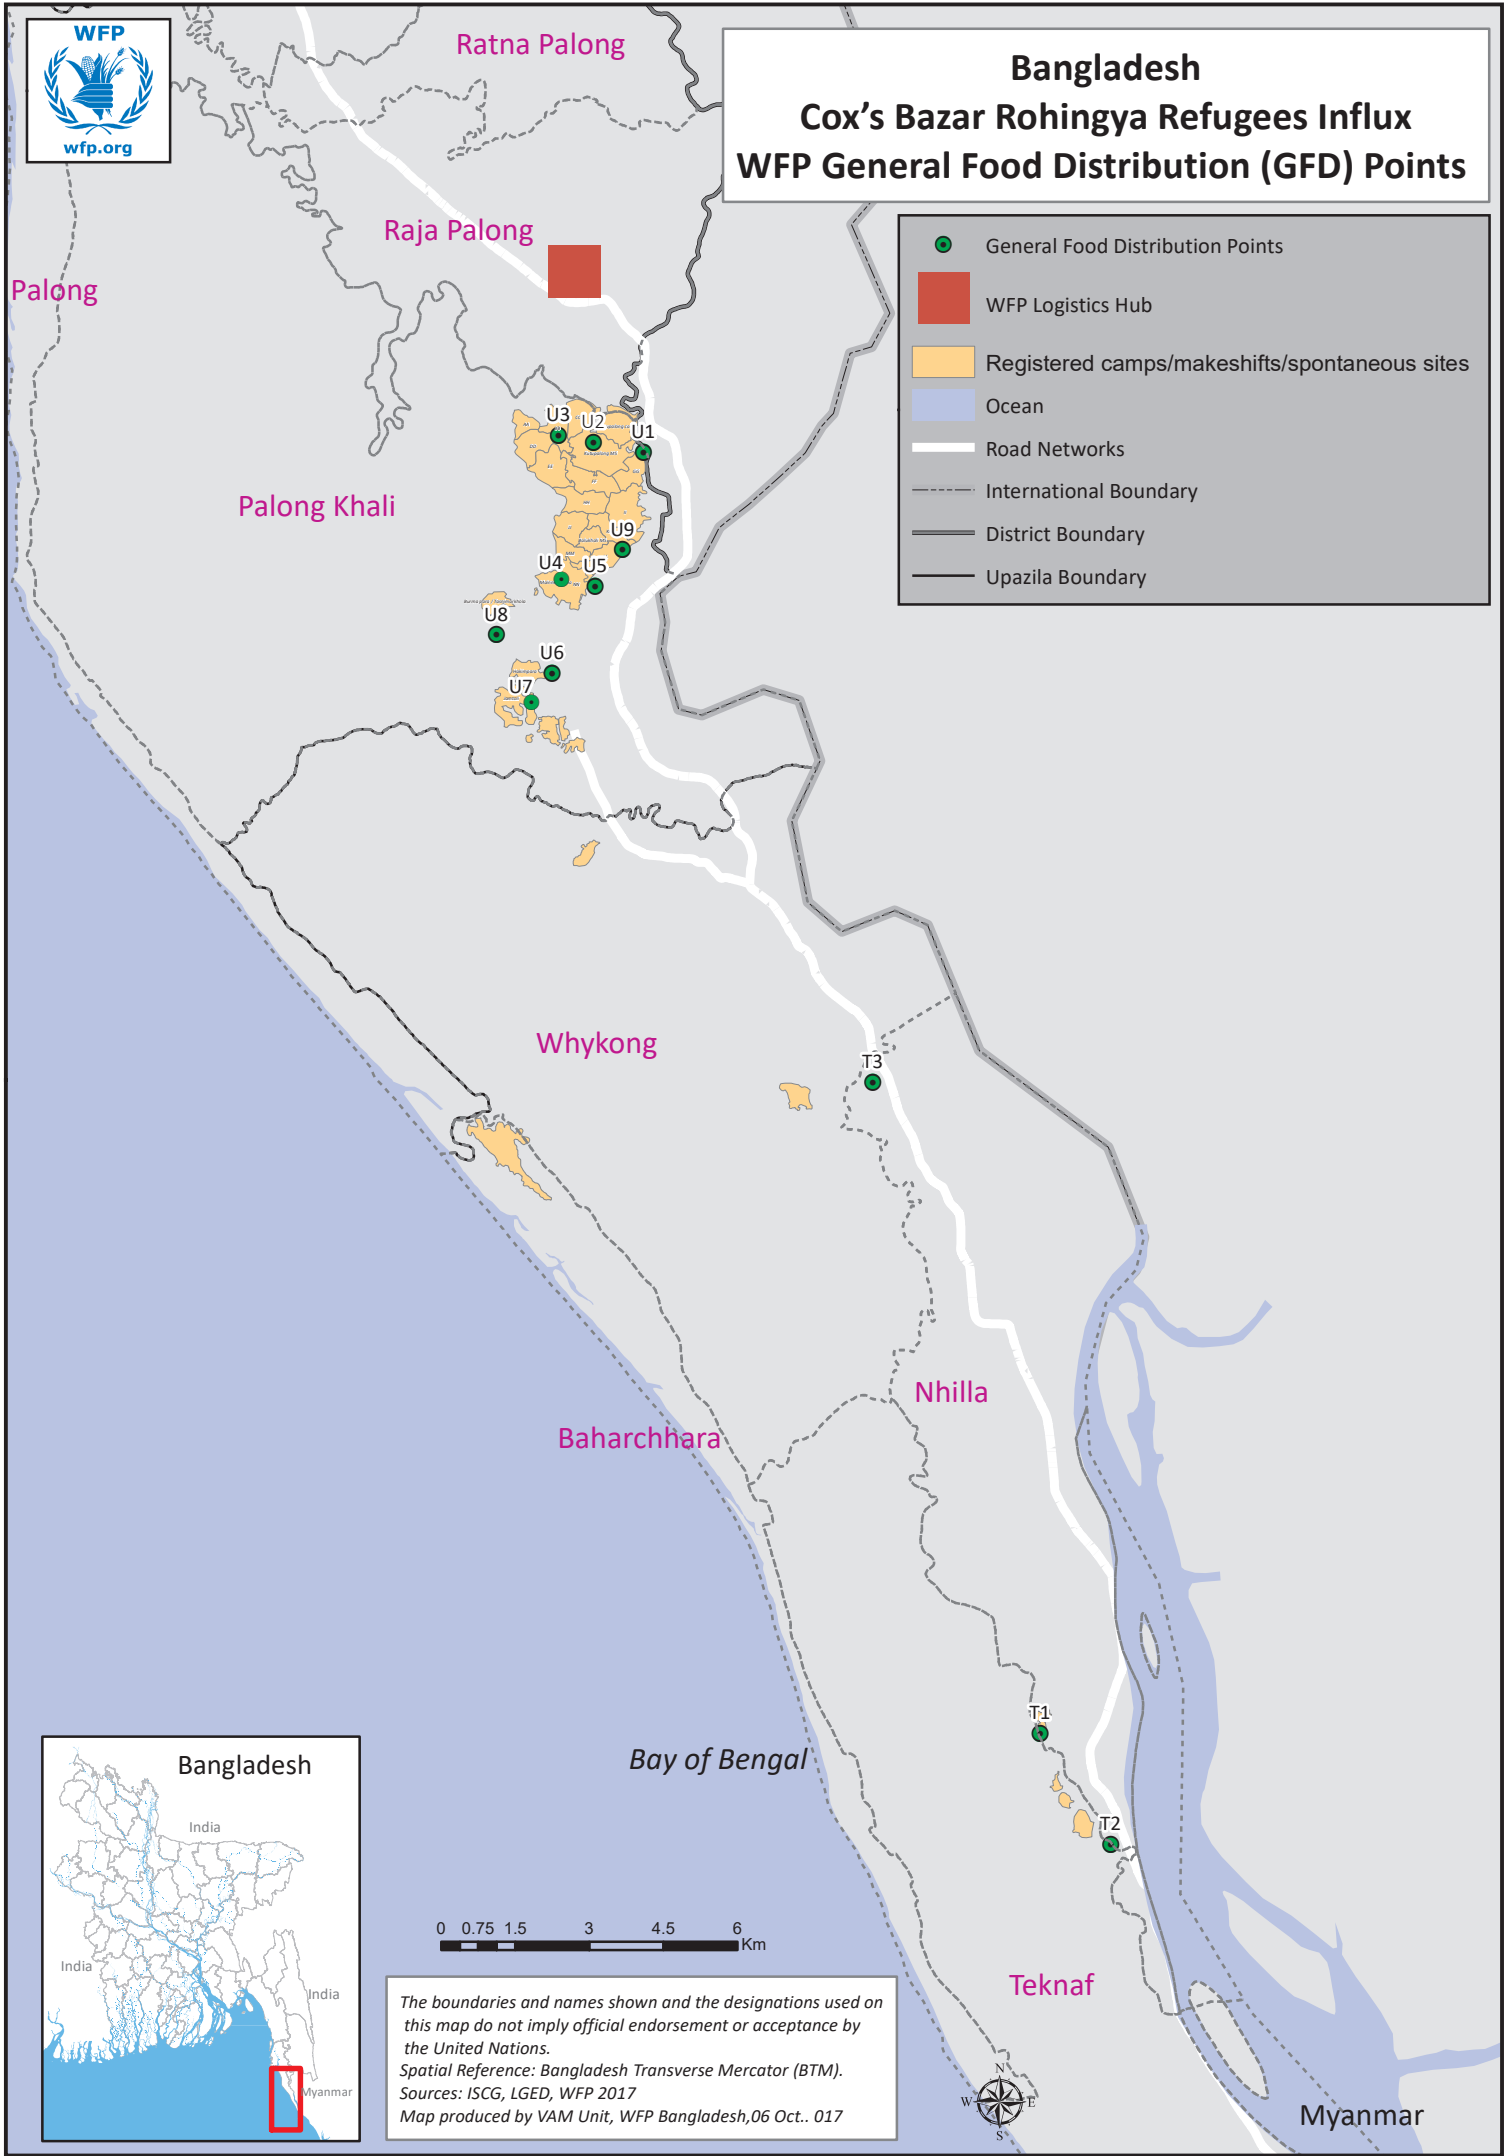

Bangladesh

Cox's Bazar Rohingya Refugees Influx

WFP General Food Distribution (GFD) Points

- General Food Distribution Points
- WFP Logistics Hub
- Registered camps/makeshifts/spontaneous sites
- Ocean
- Road Networks
- International Boundary
- District Boundary
- Upazila Boundary

The boundaries and names shown and the designations used on this map do not imply official endorsement or acceptance by the United Nations.
 Spatial Reference: Bangladesh Transverse Mercator (BTM).
 Sources: ISCG, LGED, WFP 2017
 Map produced by VAM Unit, WFP Bangladesh, 06 Oct.. 017