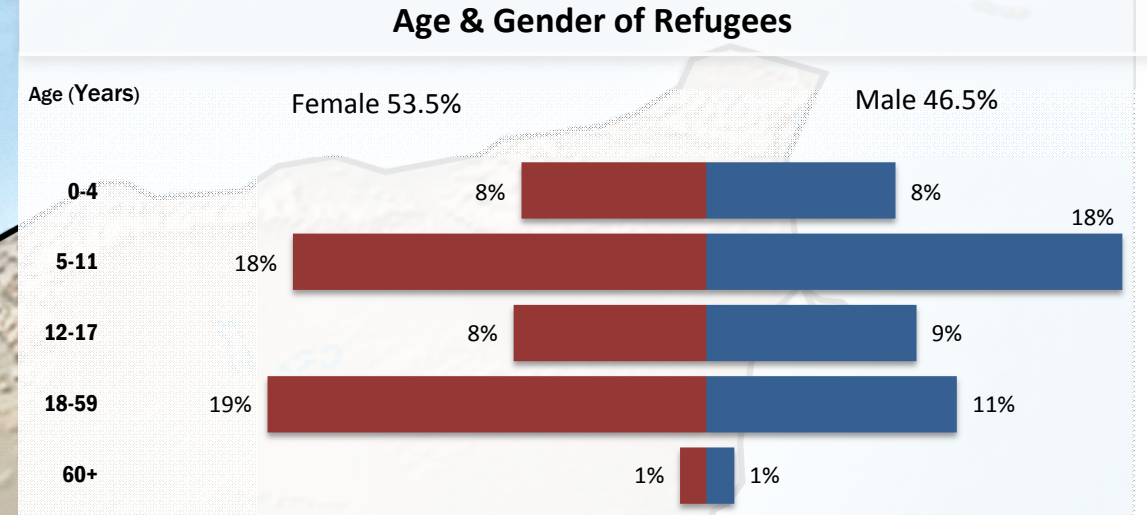

Sub-Office Melkadida Refugee Camps Population

As of 31 August 2015

UNHCR Ethiopia - Sub Office Melkadida

Total Number of Refugees : 208,279 Individuals

Total Number of Refugees : 40,393 Households

Refugee Reception Center
 Refugee Camp