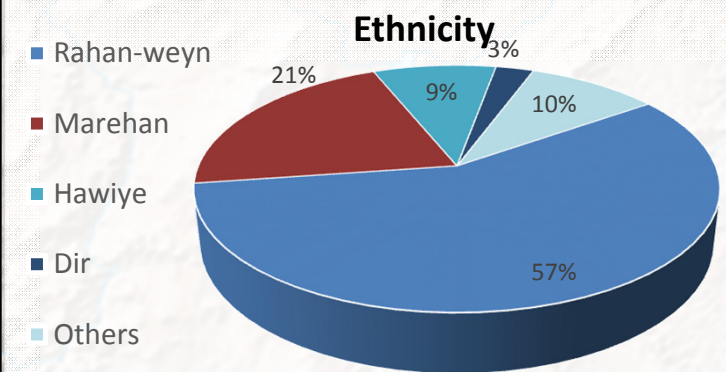

Sub-Office Melkadida Refugee Camps Population

As of 31 August 2015

UNHCR Ethiopia - Sub Office Melkadida

Total Number of Refugees : 208,279 Individuals

Total Number of Refugees : 40,393 Households

Refugee Reception Center
 Refugee Camp