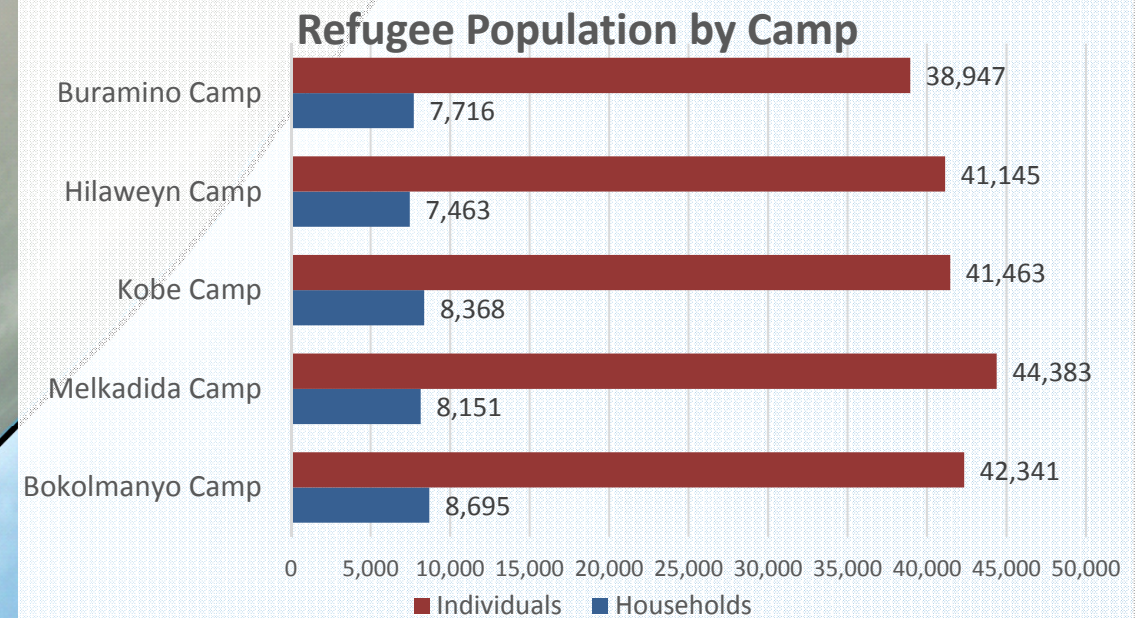

Sub-Office Melkadida Refugee Camps Population

As of 31 August 2015

UNHCR Ethiopia - Sub Office Melkadida

Total Number of Refugees : 208,279 Individuals

Total Number of Refugees : 40,393 Households

Refugee Reception Center
 Refugee Camp