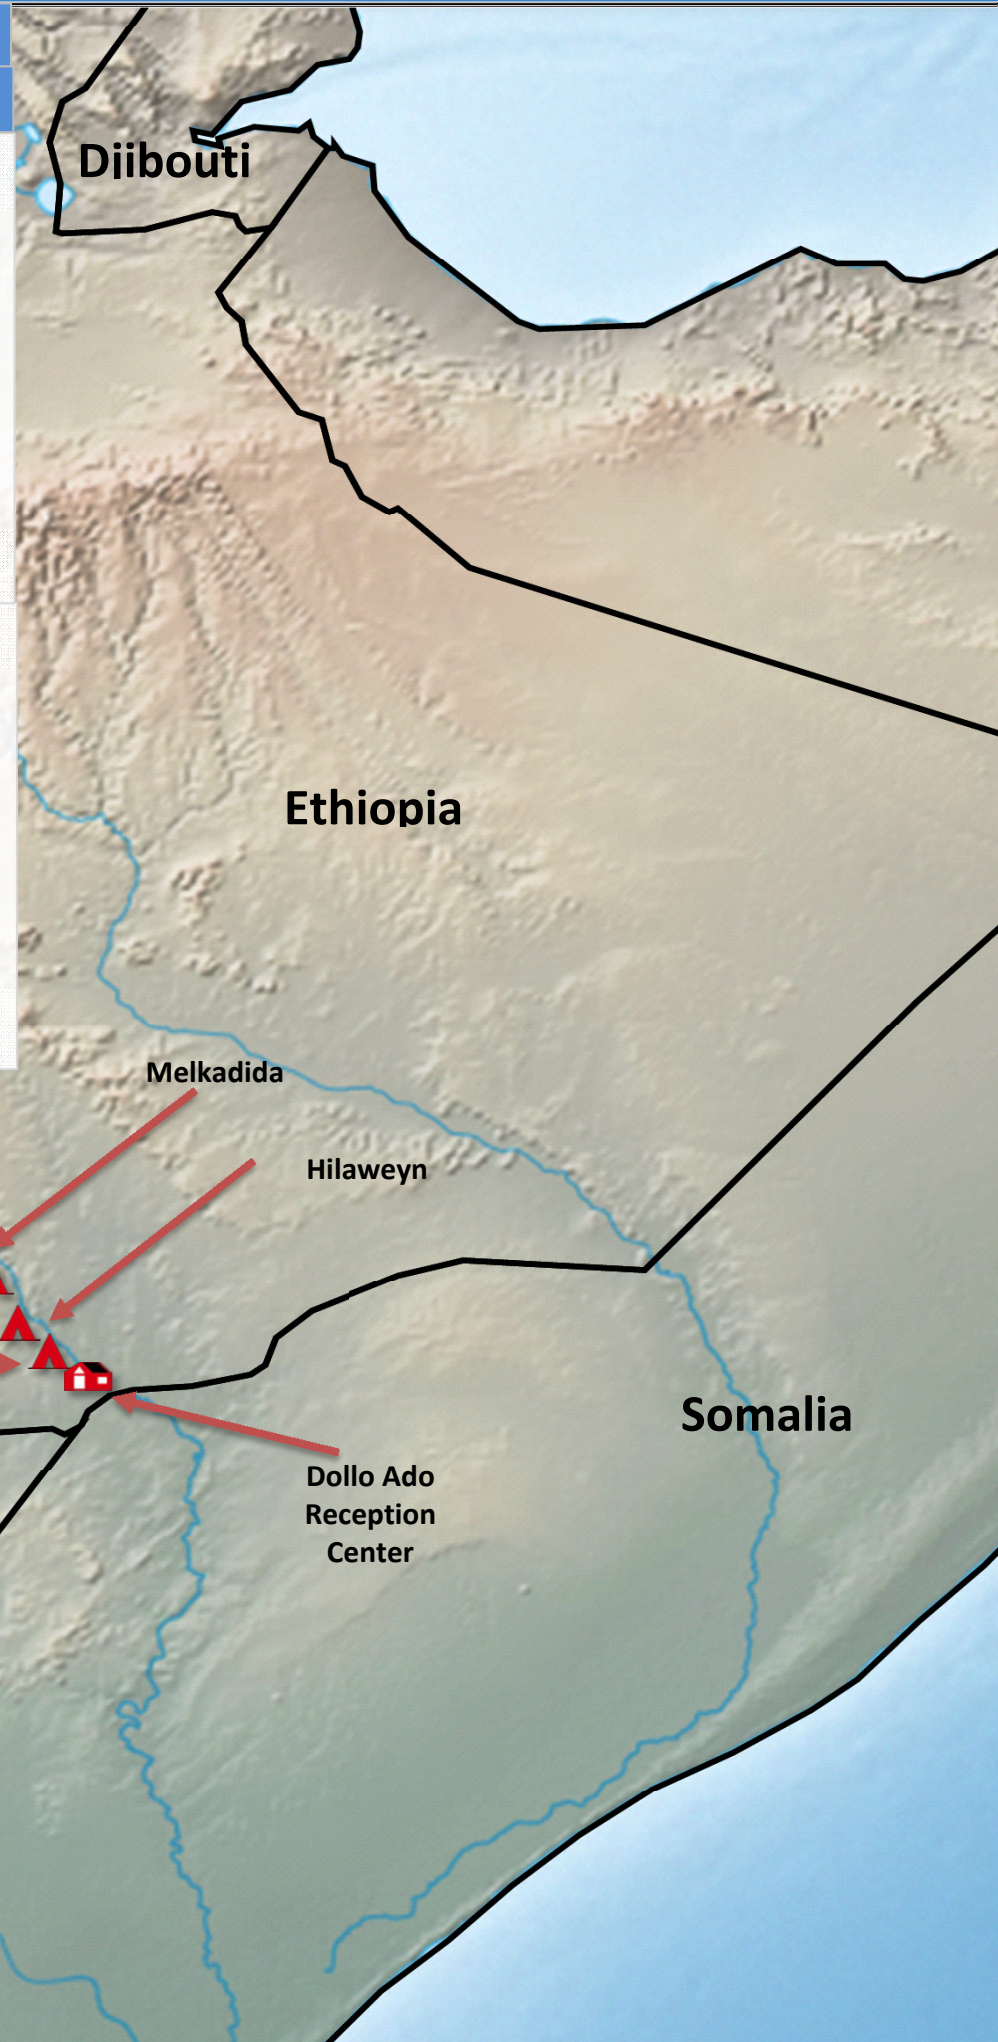

Sub-Office Melkadida Refugee Camps Population

As of 31 August 2015

UNHCR Ethiopia - Sub Office Melkadida

Total Number of Refugees : 208,279 Individuals

Total Number of Refugees : 40,393 Households

Refugee Reception Center
 Refugee Camp

alsagban@unhcr.org

Data Source: UNHCR Registration Unit, Common operational Dataset (COD), Natural Earth