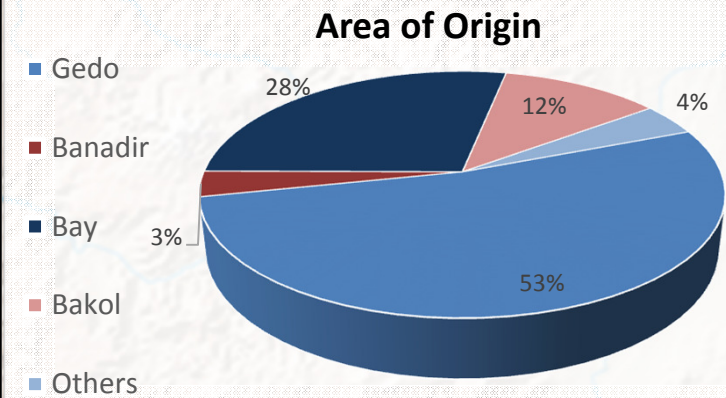

Sub-Office Melkadida Refugee Camps Population

As of 31 August 2015

UNHCR Ethiopia - Sub Office Melkadida

Total Number of Refugees : 208,279 Individuals

Total Number of Refugees : 40,393 Households

Refugee Reception Center
 Refugee Camp