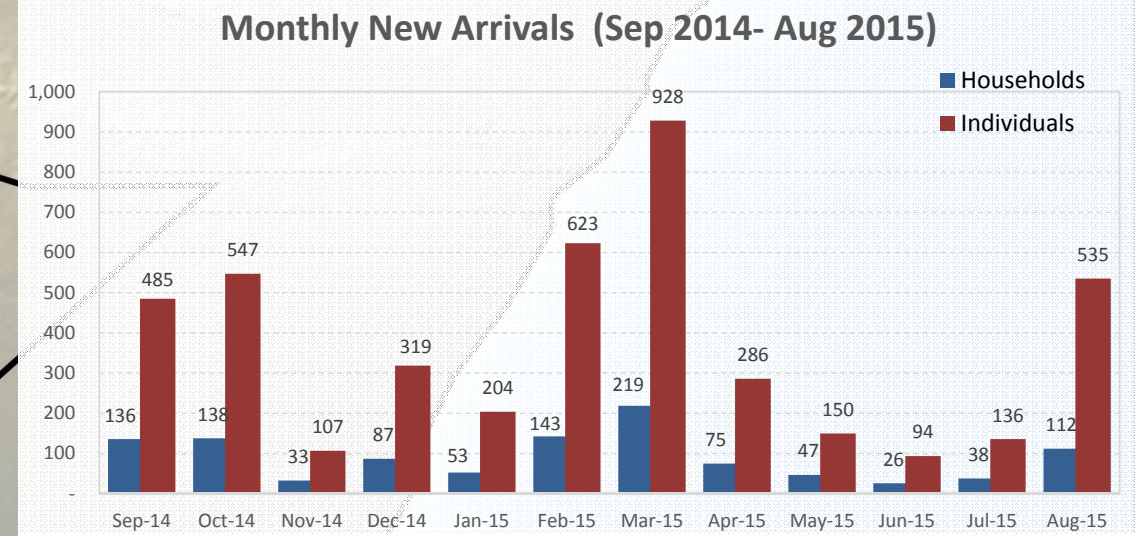

Sub-Office Melkadida Refugee Camps Population

As of 31 August 2015

UNHCR Ethiopia - Sub Office Melkadida

Total Number of Refugees : 208,279 Individuals

Total Number of Refugees : 40,393 Households

Refugee Reception Center
 Refugee Camp