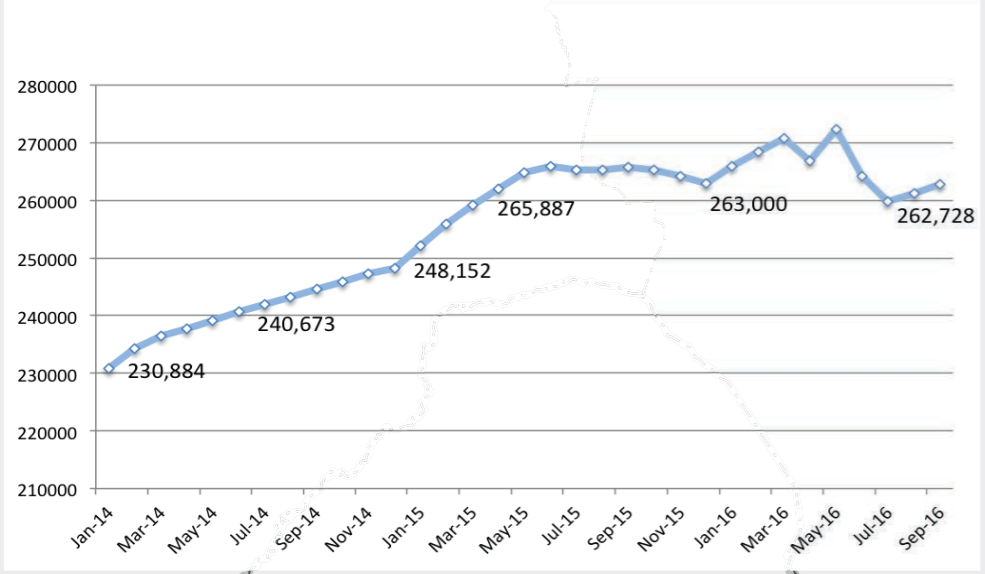

SOUTH SUDAN: Refugee population by State | 30 September 2016

Refugee population trends by month | 2014 - 2016

262,728
total refugees hosted
in South Sudan

- UNHCR Country Office
- UNHCR Sub Office
- UNHCR Field Office
- UNHCR Field Unit
- Refugee settlement
- Refugee location
- Urban refugee location
- International boundary
- Undetermined boundary*
- State boundary

UPPER NILE

- Kaya
- Yusuf Batil
- Gendrassa
- Doro
- Bunj

Inset

The boundaries and names shown and the designations used on this map do not imply official endorsement or acceptance by the United Nations. * Final boundary between the Republic of Sudan and the Republic of South Sudan has not yet been determined. ** Final status of the Abyei area is not yet determined.