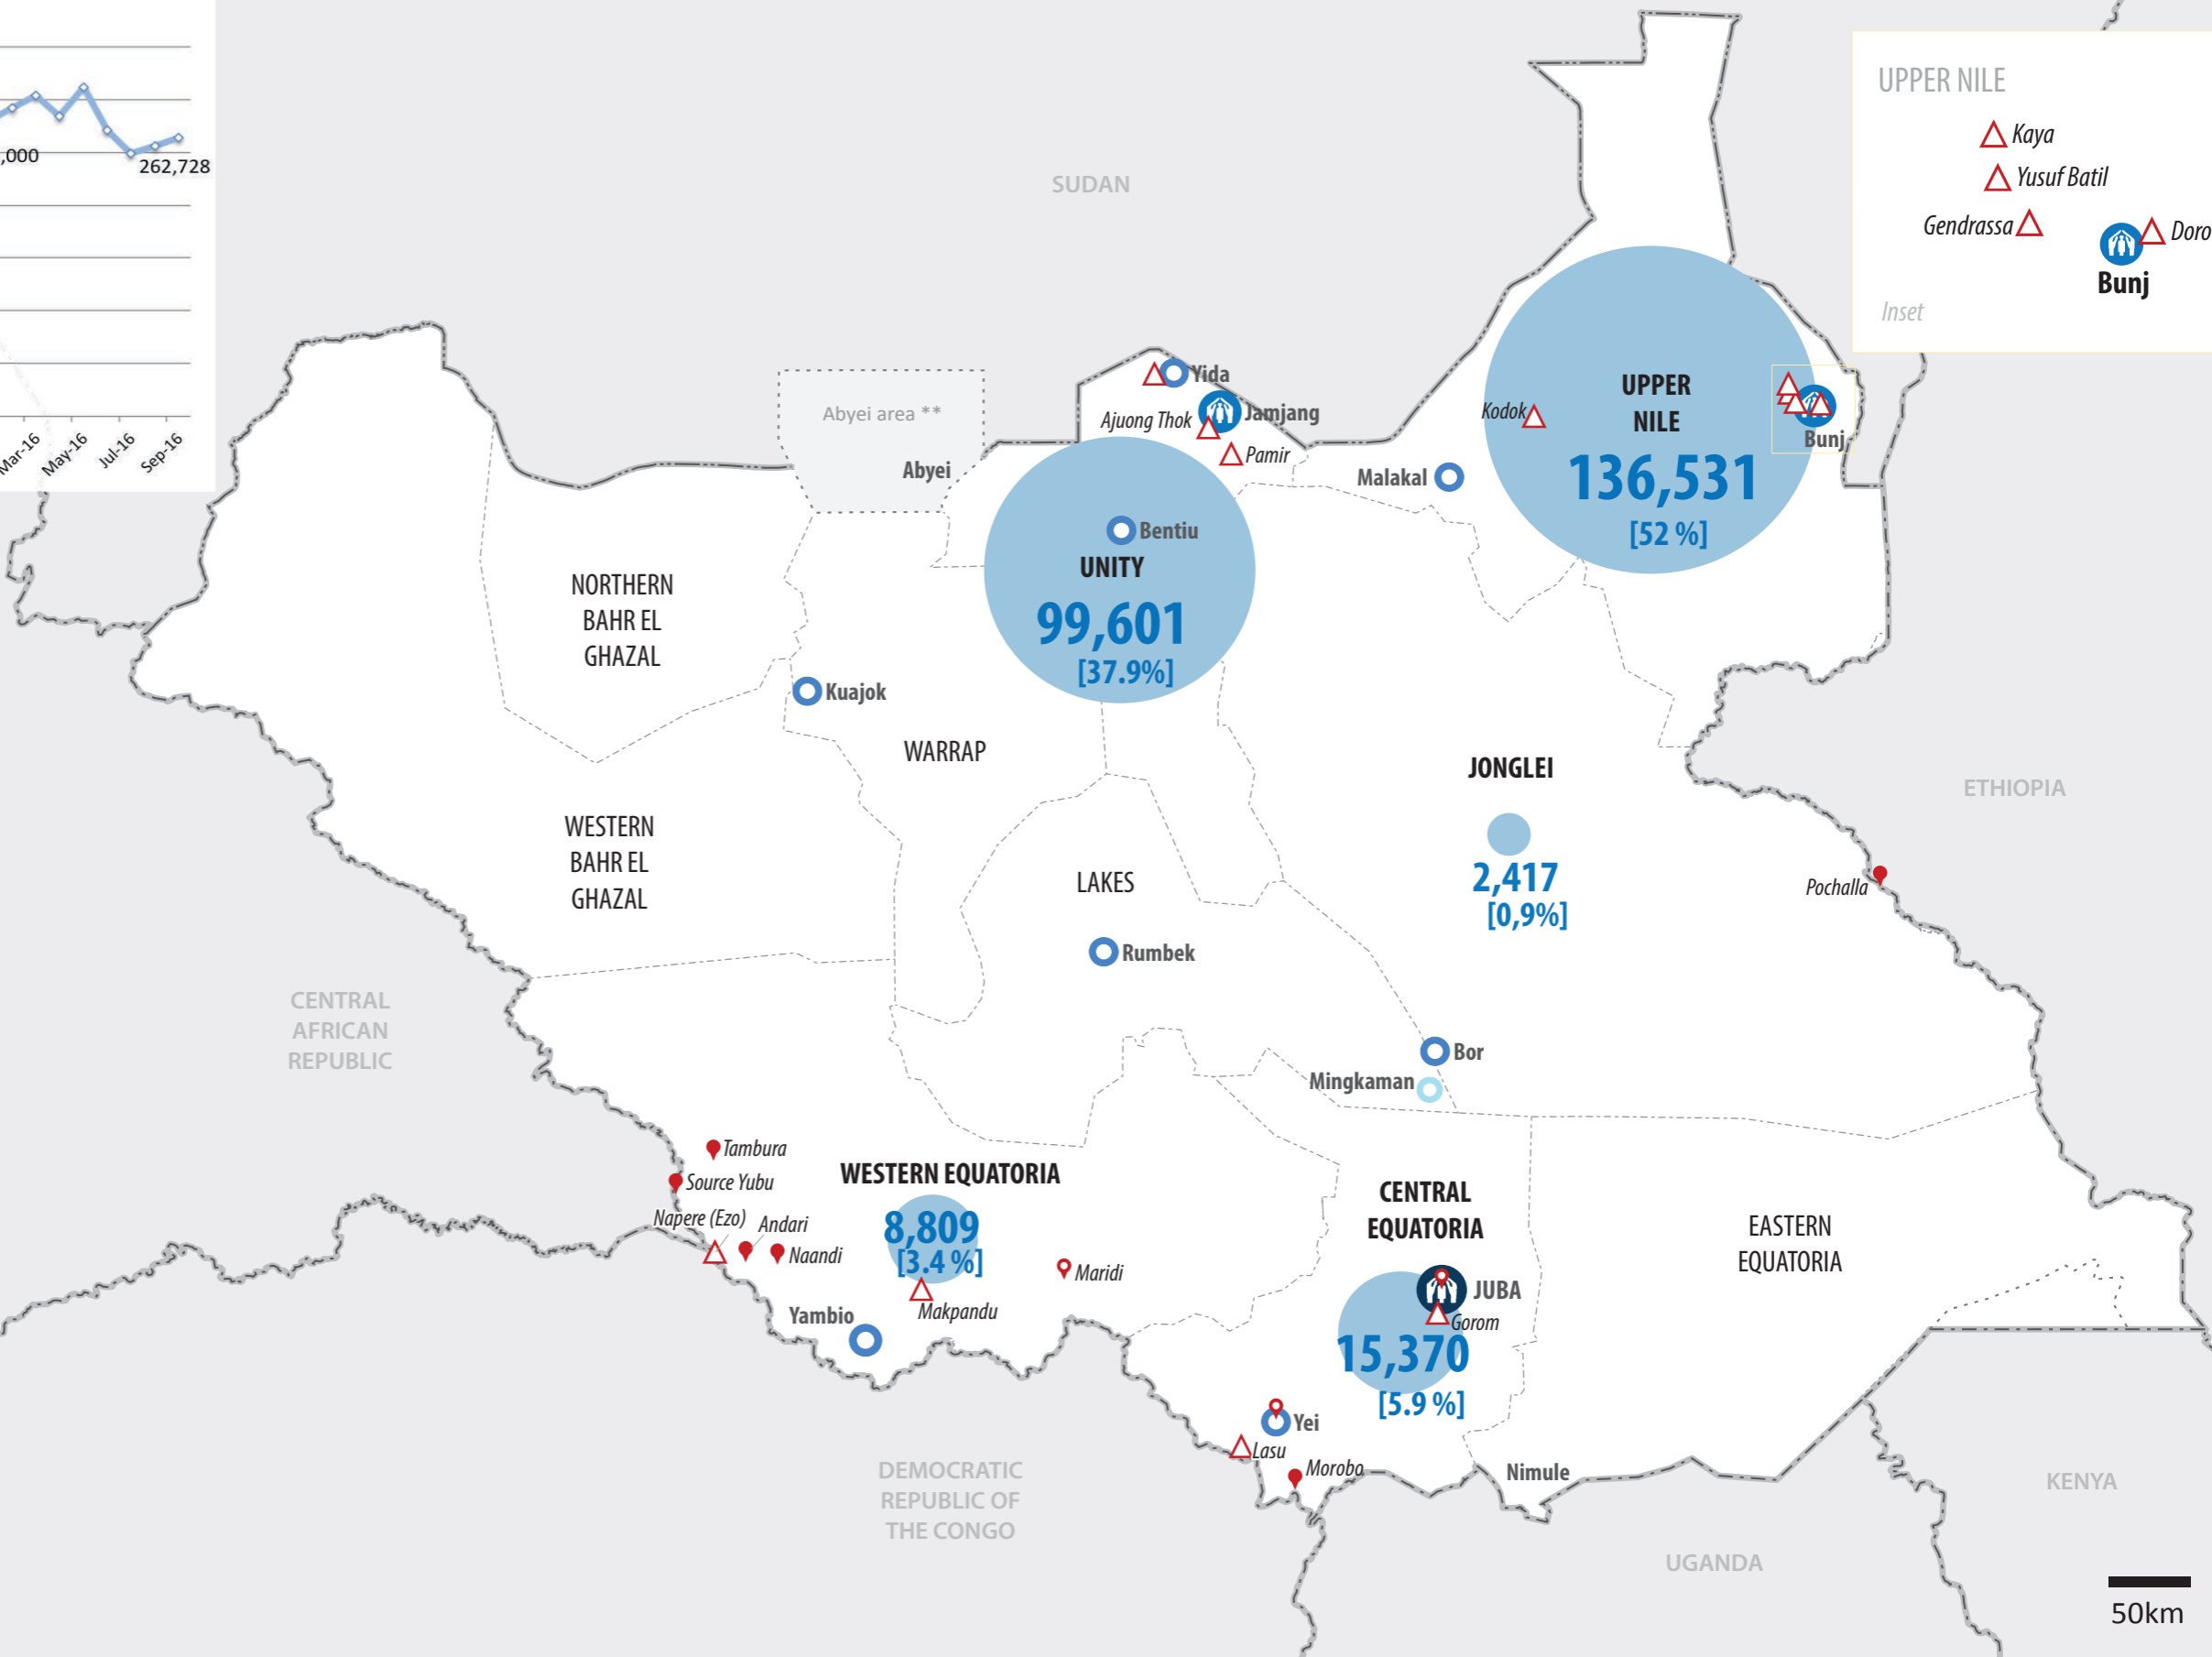

SOUTH SUDAN: Refugee population by State | 30 September 2016

Refugee population trends by month | 2014 - 2016

262,728
total refugees hosted
in South Sudan

- UNHCR Country Office
- UNHCR Sub Office
- UNHCR Field Office
- UNHCR Field Unit
- Refugee settlement
- Refugee location
- Urban refugee location
- International boundary
- Undetermined boundary*
- State boundary

UPPER NILE

- Kaya
- Yusuf Batil
- Gendrassa
- Doro
- Bunj

Inset

The boundaries and names shown and the designations used on this map do not imply official endorsement or acceptance by the United Nations. * Final boundary between the Republic of Sudan and the Republic of South Sudan has not yet been determined. ** Final status of the Abyei area is not yet determined.