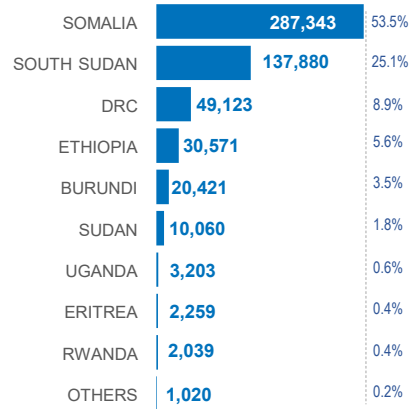

## Registered refugees and asylum-seekers

as of 28 February 2022

**UNHCR**  
The UN Refugee Agency

# 543,919

REGISTERED REFUGEES AND ASYLUM-SEEKERS

### HOST LOCATIONS

**84%**  
Living in camps

**16%**  
Living in urban areas

### COUNTRIES OF ORIGIN