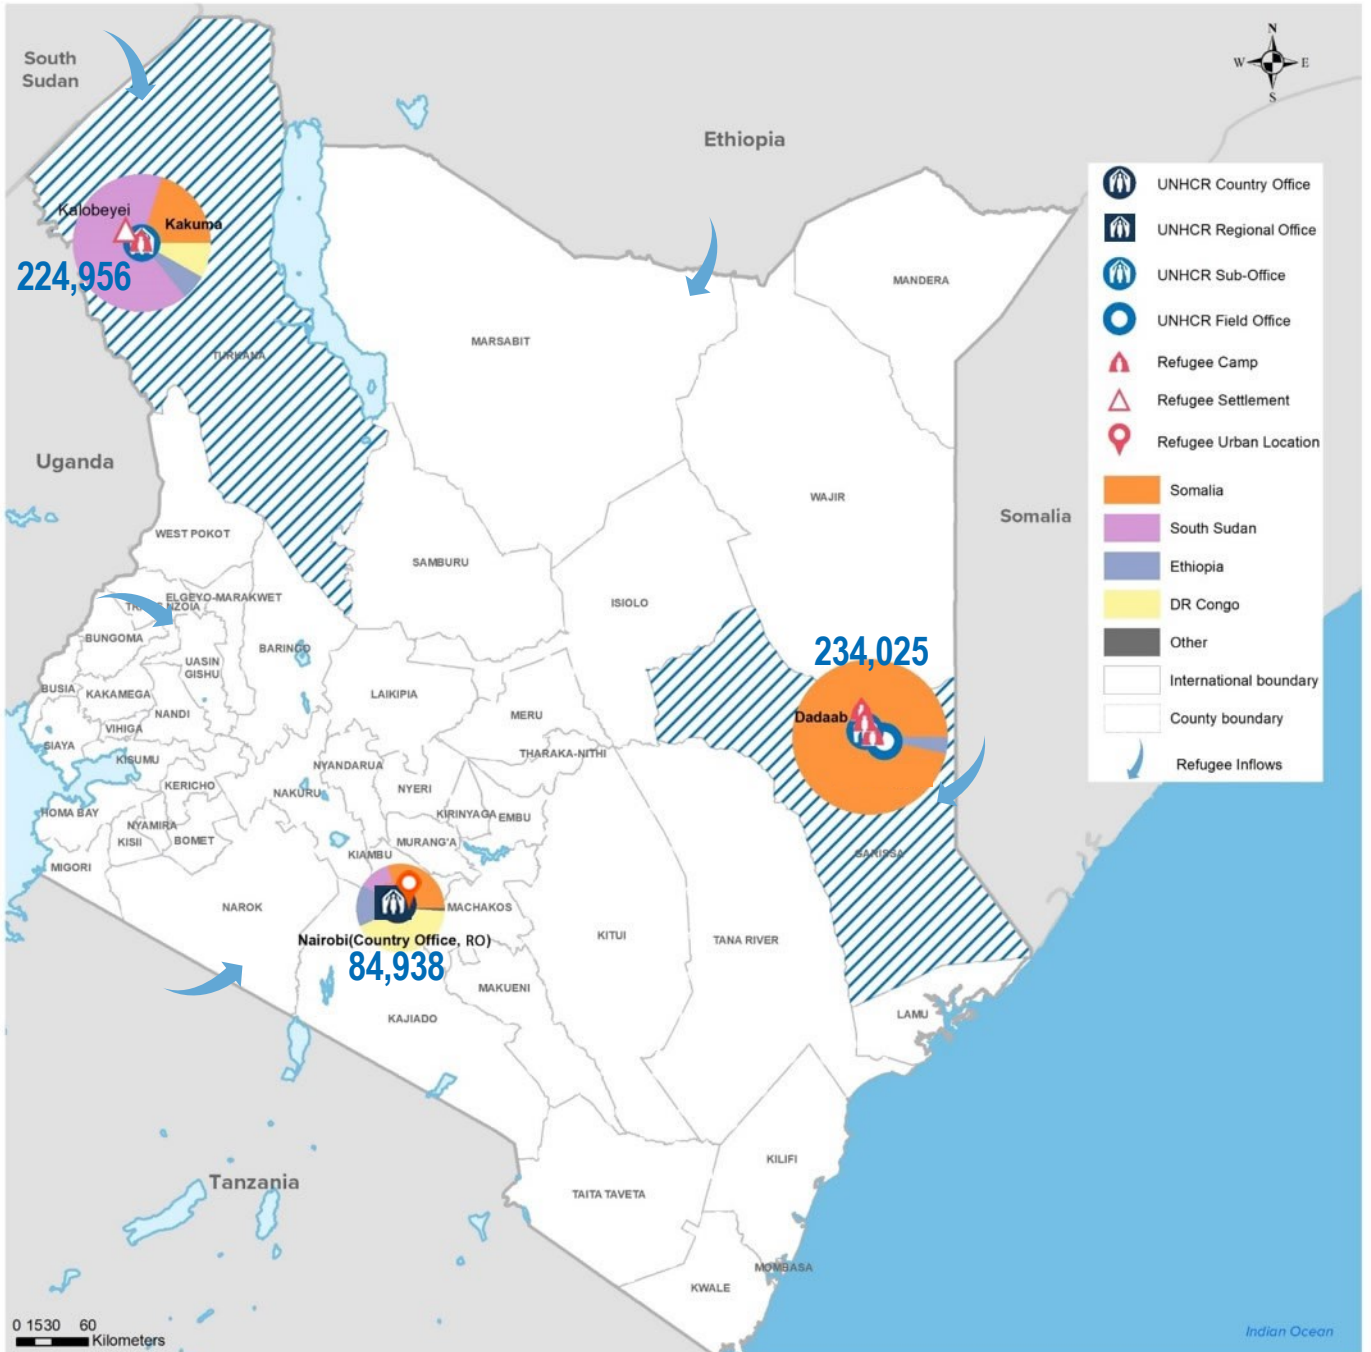

# 543,919

REGISTERED REFUGEES AND ASYLUM-SEEKERS

### COUNTRIES OF ORIGIN

### DEMOGRAPHICS

age and gender

Male 51% Female 49%

60+ 3%

18-59 45%

0-17 52%

Women & Children 76%

### LEGAL STATUS

REFUGEES 89%  
ASYLUM-SEEKERS 11%

The boundaries and names shown and the designations used on this map do not imply official endorsement or acceptance by the United Nations.