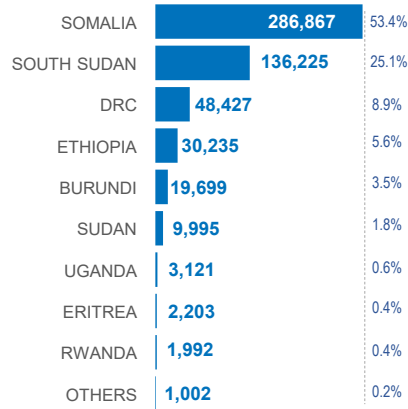

KENYA

Registered refugees and asylum-seekers

as of 31 January 2022

UNHCR
The UN Refugee Agency

539,766

REGISTERED REFUGEES AND ASYLUM-SEEKERS

HOST LOCATIONS

84%
Living in camps

16%
Living in urban areas

COUNTRIES OF ORIGIN

DEMOGRAPHICS

age and gender

LEGAL STATUS

The boundaries and names shown and the designations used on this map do not imply official endorsement or acceptance by the United Nations.