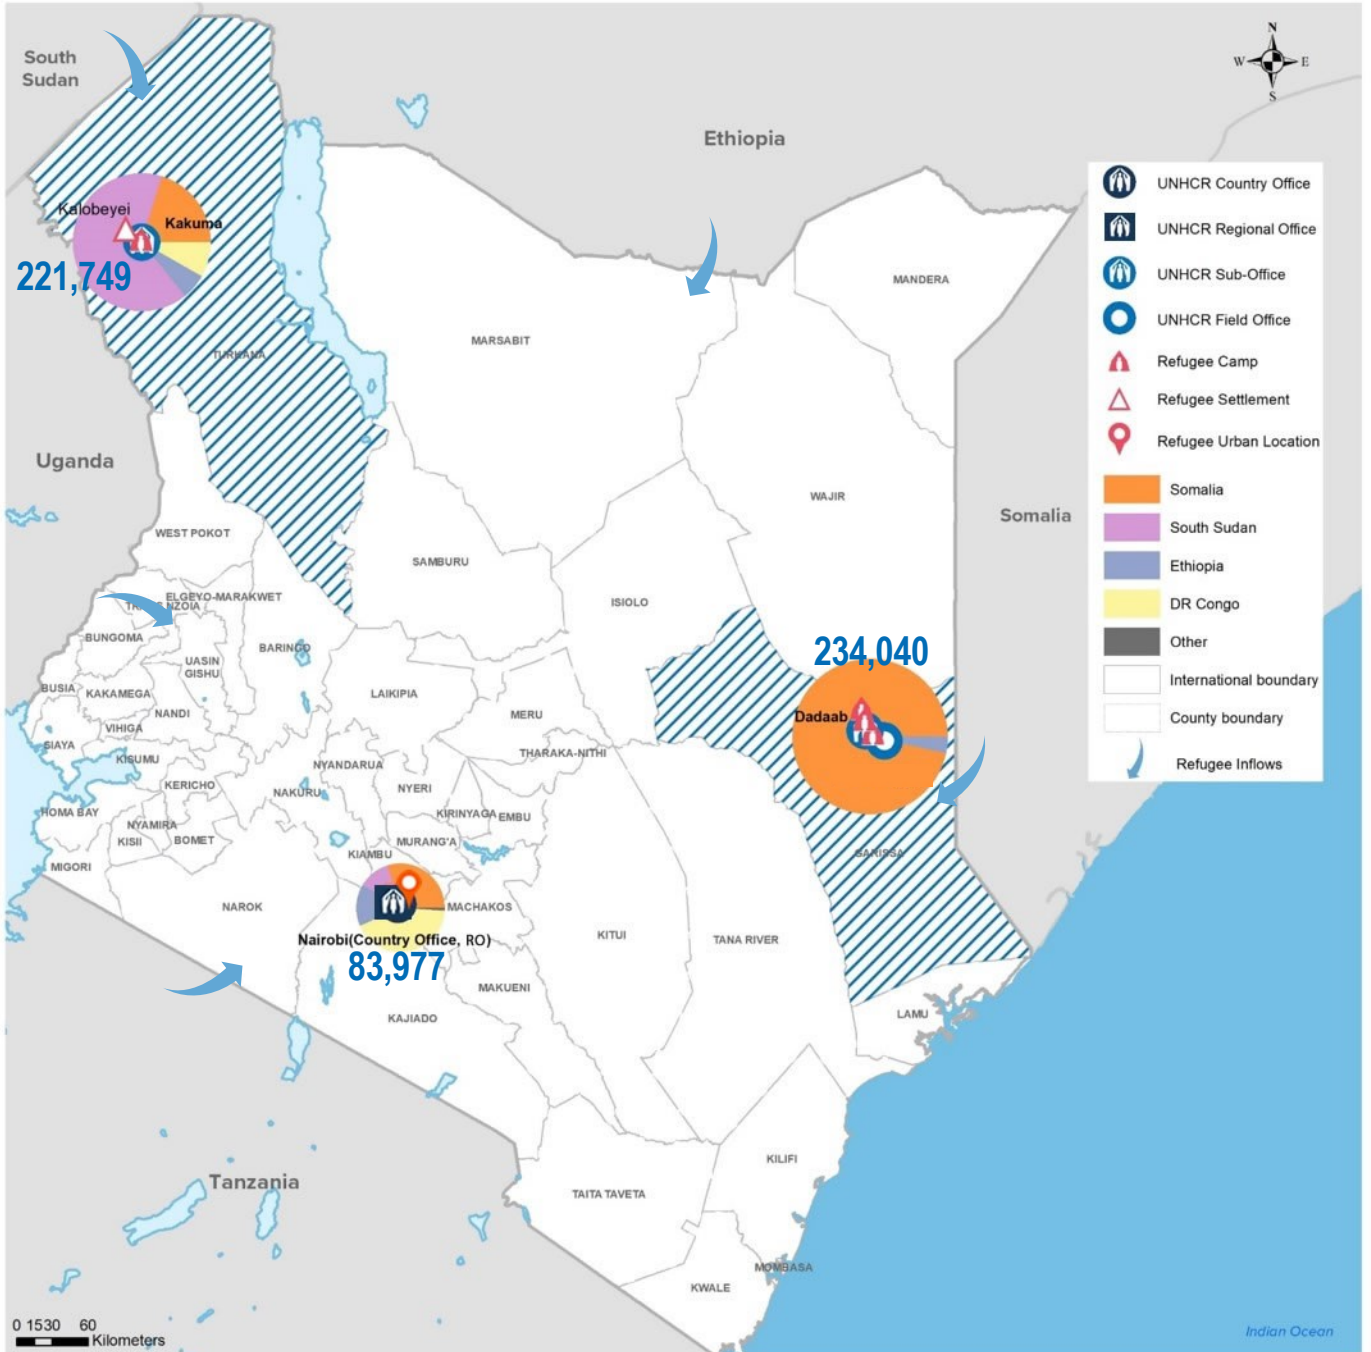

KENYA

Registered refugees and asylum-seekers

as of 31 January 2022

UNHCR
The UN Refugee Agency

539,766

REGISTERED REFUGEES AND ASYLUM-SEEKERS

HOST LOCATIONS

84%
Living in camps

16%
Living in urban areas

COUNTRIES OF ORIGIN

DEMOGRAPHICS

age and gender

LEGAL STATUS

The boundaries and names shown and the designations used on this map do not imply official endorsement or acceptance by the United Nations.