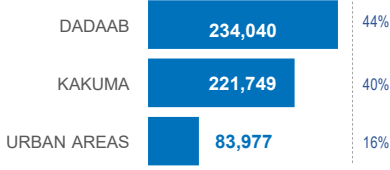

KENYA

Registered refugees and asylum-seekers

as of 31 January 2022

UNHCR
The UN Refugee Agency

539,766

REGISTERED REFUGEES AND ASYLUM-SEEKERS

HOST LOCATIONS

84%
Living in camps

16%
Living in urban areas

COUNTRIES OF ORIGIN

DEMOGRAPHICS

age and gender

LEGAL STATUS

The boundaries and names shown and the designations used on this map do not imply official endorsement or acceptance by the United Nations.