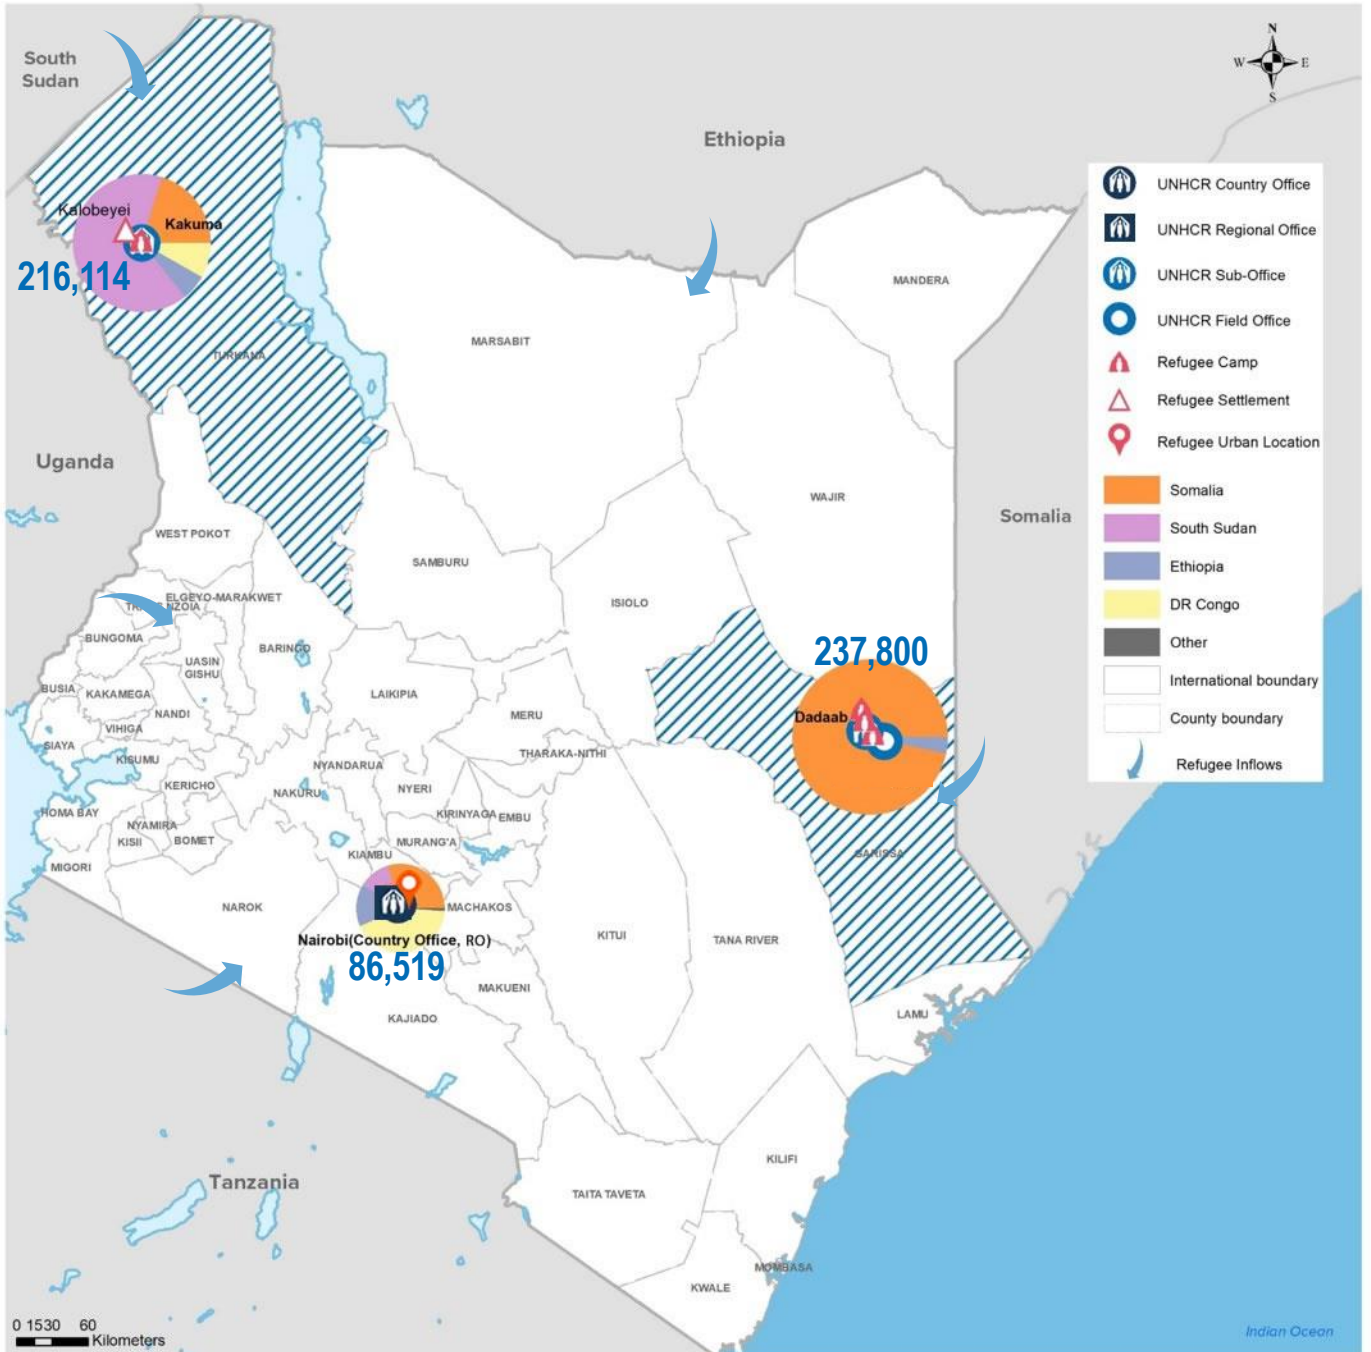

KENYA

Registered refugees and asylum-seekers

as of 30 November 2021

540,433

REGISTERED REFUGEES AND ASYLUM-SEEKERS

HOST LOCATIONS

COUNTRIES OF ORIGIN

DEMOGRAPHICS

age and gender

LEGAL STATUS

The boundaries and names shown and the designations used on this map do not imply official endorsement or acceptance by the United Nations.