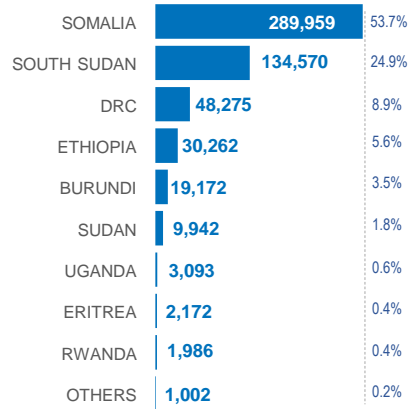

KENYA

Registered refugees and asylum-seekers

as of 30 November 2021

540,433

REGISTERED REFUGEES AND ASYLUM-SEEKERS

HOST LOCATIONS

COUNTRIES OF ORIGIN

DEMOGRAPHICS

age and gender

LEGAL STATUS

The boundaries and names shown and the designations used on this map do not imply official endorsement or acceptance by the United Nations.