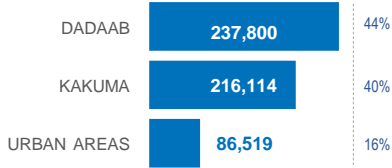

KENYA

Registered refugees and asylum-seekers

as of 30 November 2021

540,433

REGISTERED REFUGEES AND ASYLUM-SEEKERS

HOST LOCATIONS

COUNTRIES OF ORIGIN

DEMOGRAPHICS