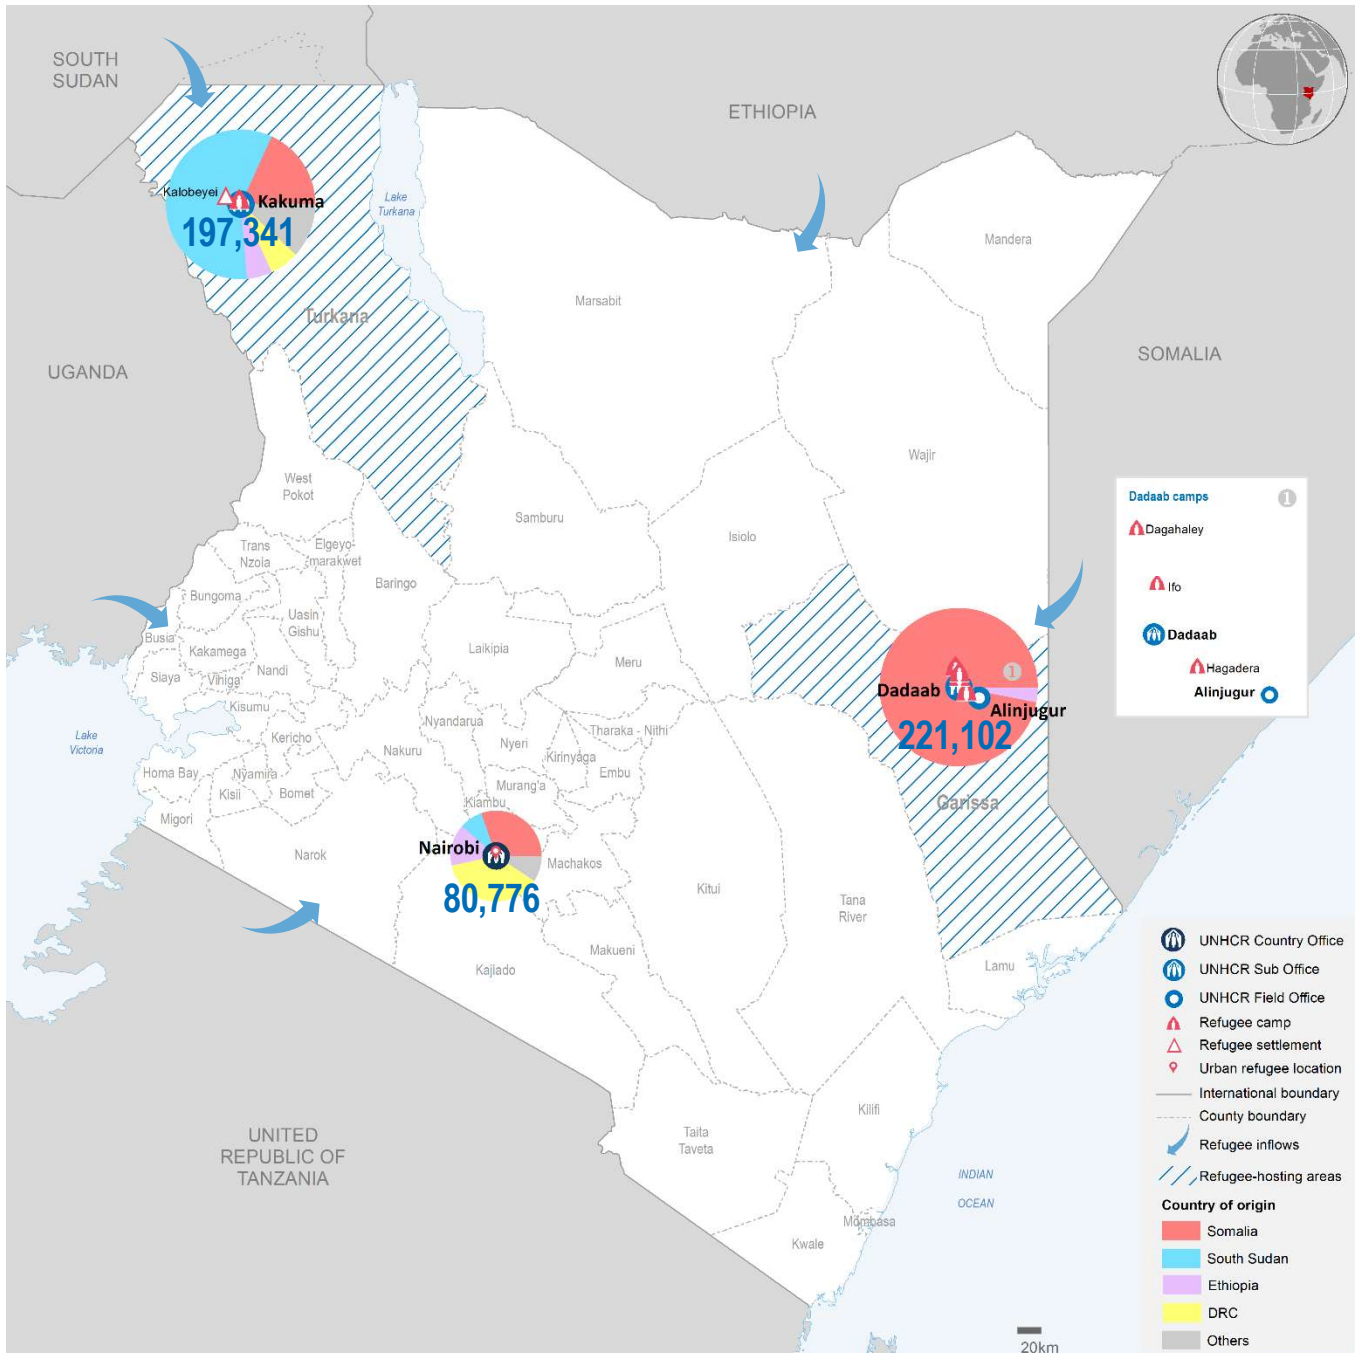

The boundaries and names shown and the designations used on this map do not imply official endorsement or acceptance by the United Nations.