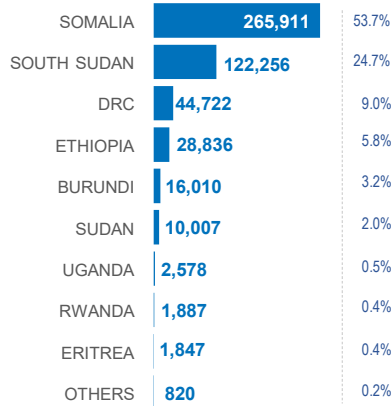

KENYA

Registered refugees and asylum-seekers

as of 31st May 2020

UNHCR
The UN Refugee Agency

494,649

REGISTERED REFUGEES AND ASYLUM-SEEKERS

HOST LOCATIONS

84%
Living in camps

16%
Living in urban areas

COUNTRIES OF ORIGIN

DEMOGRAPHICS

age and gender

LEGAL STATUS

The boundaries and names shown and the designations used on this map do not imply official endorsement or acceptance by the United Nations.