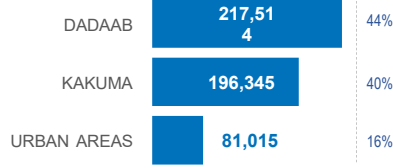

KENYA

Registered refugees and asylum-seekers

as of 31st May 2020

UNHCR
The UN Refugee Agency

494,649

REGISTERED REFUGEES AND ASYLUM-SEEKERS

HOST LOCATIONS

84%
Living in camps

16%
Living in urban areas

COUNTRIES OF ORIGIN

DEMOGRAPHICS

age and gender

LEGAL STATUS

The boundaries and names shown and the designations used on this map do not imply official endorsement or acceptance by the United Nations.