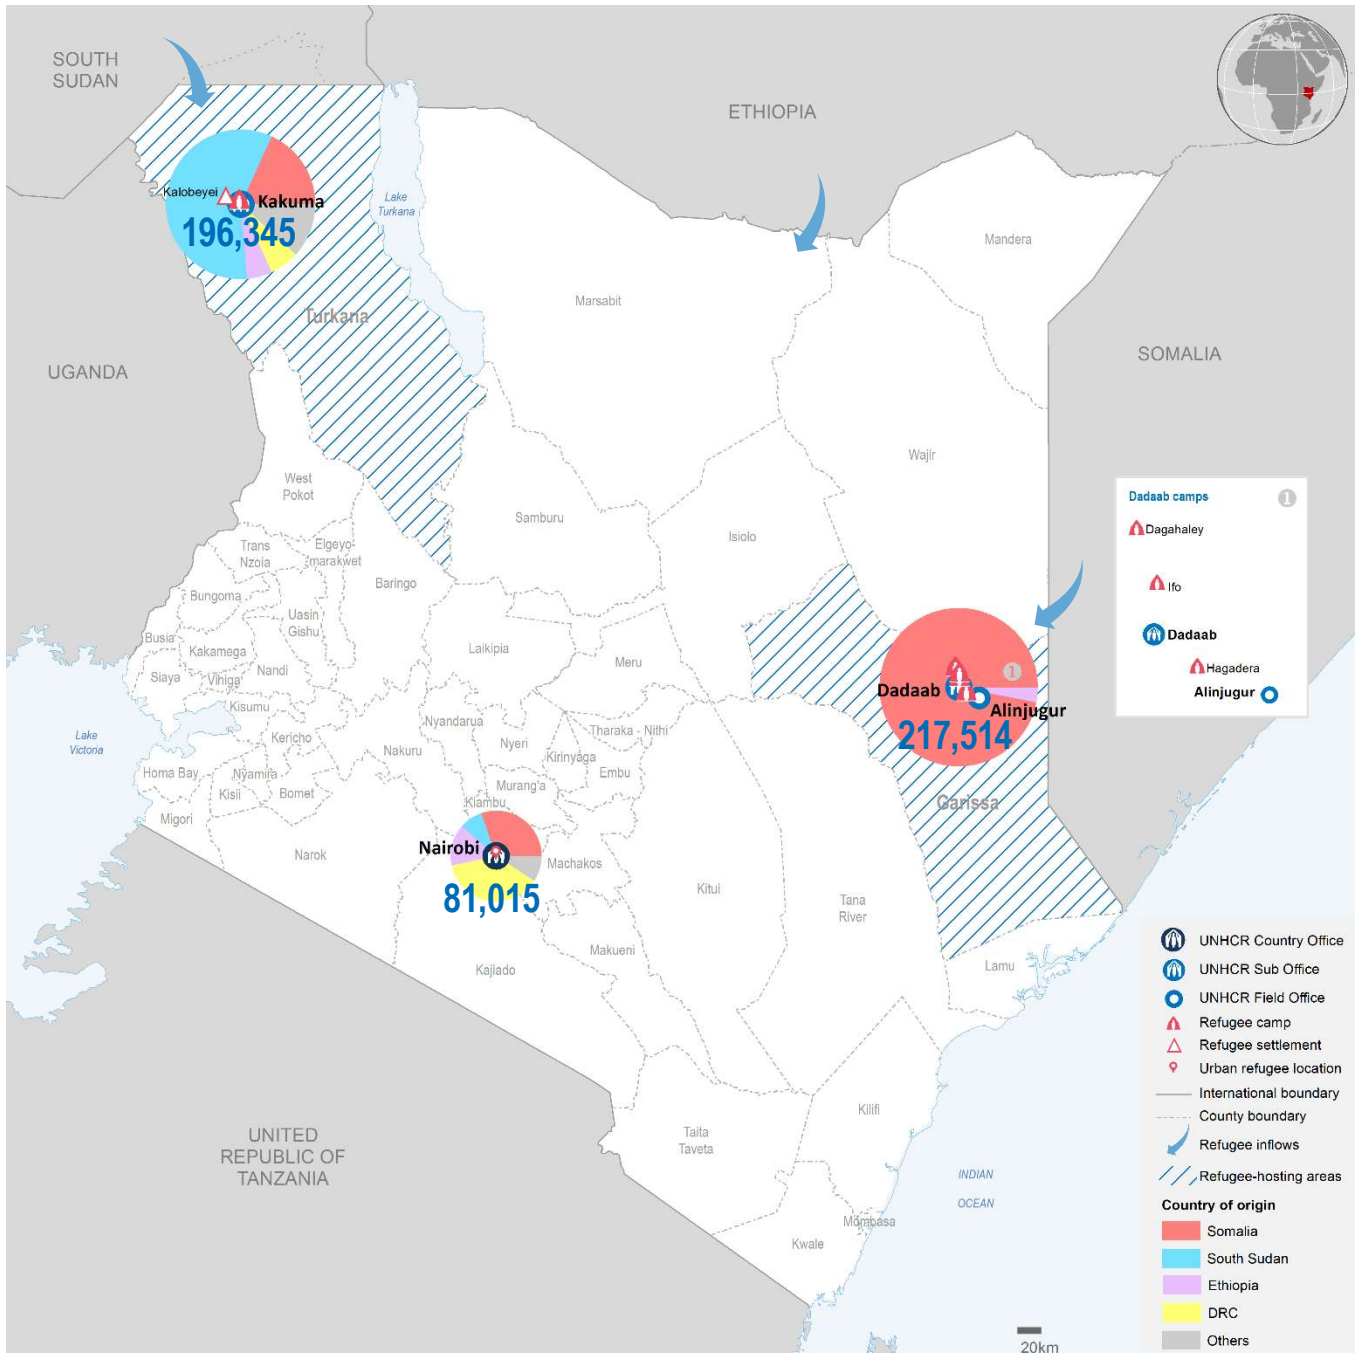

KENYA

Registered refugees and asylum-seekers

as of 31st May 2020

UNHCR
The UN Refugee Agency

494,649

REGISTERED REFUGEES AND ASYLUM-SEEKERS

HOST LOCATIONS

84%
Living in camps

16%
Living in urban areas

COUNTRIES OF ORIGIN

DEMOGRAPHICS

age and gender

LEGAL STATUS

The boundaries and names shown and the designations used on this map do not imply official endorsement or acceptance by the United Nations.