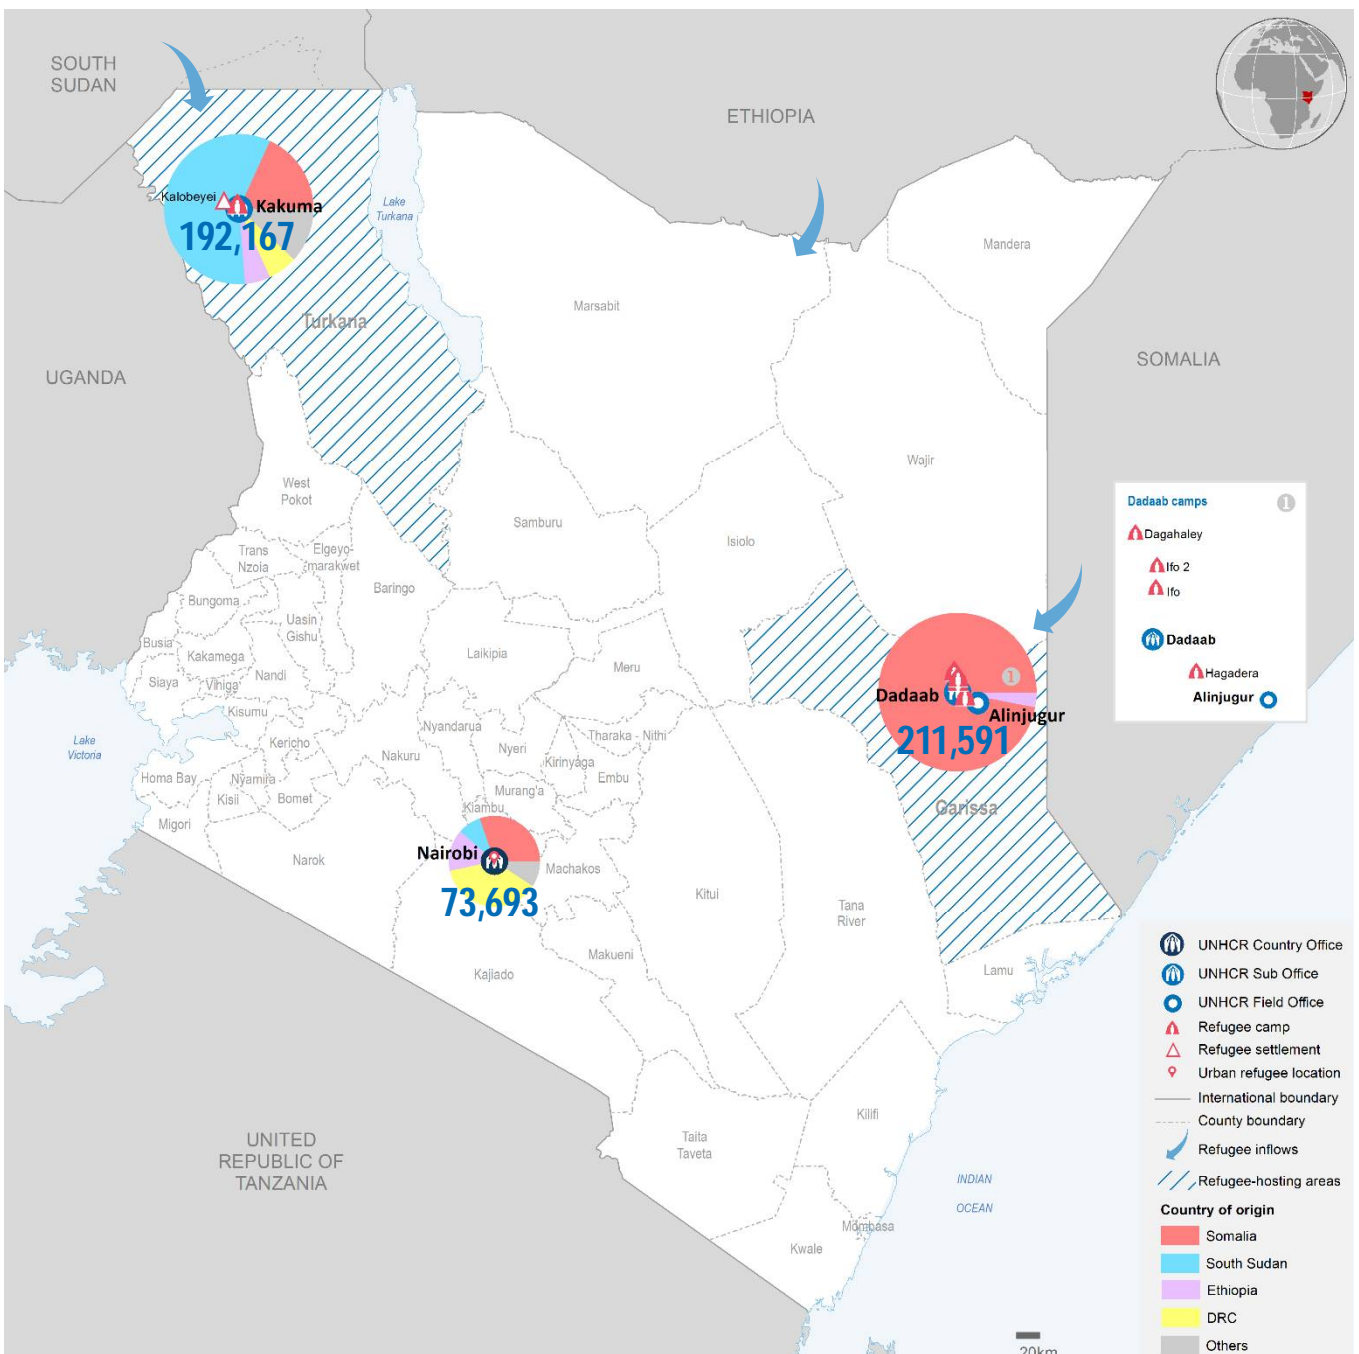

KENYA

Registered refugees and asylum-seekers

as of 31 July 2019

477,451

REGISTERED REFUGEES AND ASYLUM-SEEKERS

HOST LOCATIONS

85%
Living in camps

15%
Living in urban areas

COUNTRIES OF ORIGIN

DEMOGRAPHICS

age and gender

LEGAL STATUS

The boundaries and names shown and the designations used on this map do not imply official endorsement or acceptance by the United Nations.

Sources: UNHCR Kenya. Statistics based on UNHCR's Refugee Registration System, proGres Author: UNHCR Kenya - Data Management Unit Nairobi Feedback: kennaadm@unhcr.org