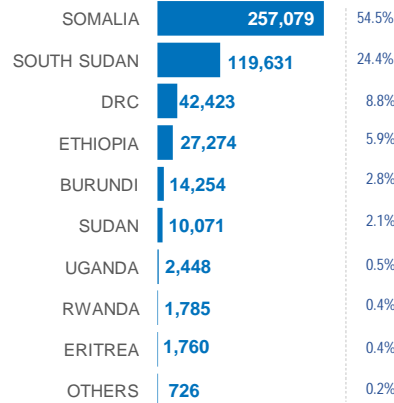

KENYA

Registered refugees and asylum-seekers

as of 31 July 2019

477,451

REGISTERED REFUGEES AND ASYLUM-SEEKERS

HOST LOCATIONS

85%
Living in camps

15%
Living in urban areas

COUNTRIES OF ORIGIN

DEMOGRAPHICS

age and gender

LEGAL STATUS

The boundaries and names shown and the designations used on this map do not imply official endorsement or acceptance by the United Nations.

Sources: UNHCR Kenya. Statistics based on UNHCR's Refugee Registration System, proGres Author: UNHCR Kenya - Data Management Unit Nairobi Feedback: kennaadm@unhcr.org