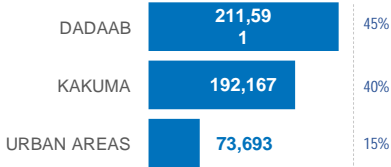

KENYA

Registered refugees and asylum-seekers

as of 31 July 2019

477,451

REGISTERED REFUGEES AND ASYLUM-SEEKERS

HOST LOCATIONS

85%
Living in camps

15%
Living in urban areas