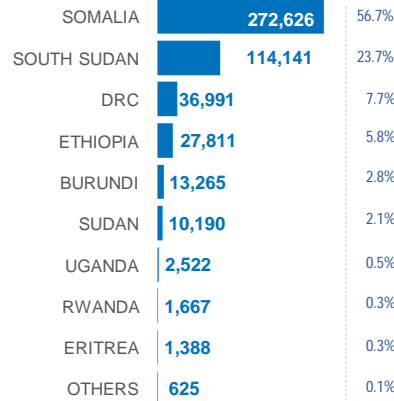

KENYA

Registered refugees and asylum-seekers

as of 31 March 2018

481,226

REGISTERED REFUGEES AND ASYLUM-SEEKERS

HOST LOCATIONS

COUNTRIES OF ORIGIN

DEMOGRAPHICS

age and gender

LEGAL STATUS

The boundaries and names shown and the designations used on this map do not imply official endorsement or acceptance by the United Nations.

Sources: UNHCR Kenya. Statistics based on UNHCR's Refugee Registration System, proGres Author: UNHCR Kenya - Data Management Unit Nairobi Feedback: kennaadm@unhcr.org