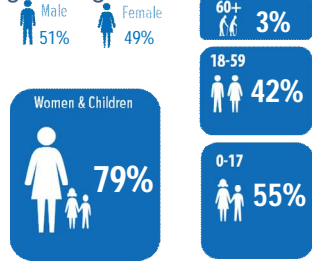

DEMOGRAPHICS

age and gender

LEGAL STATUS