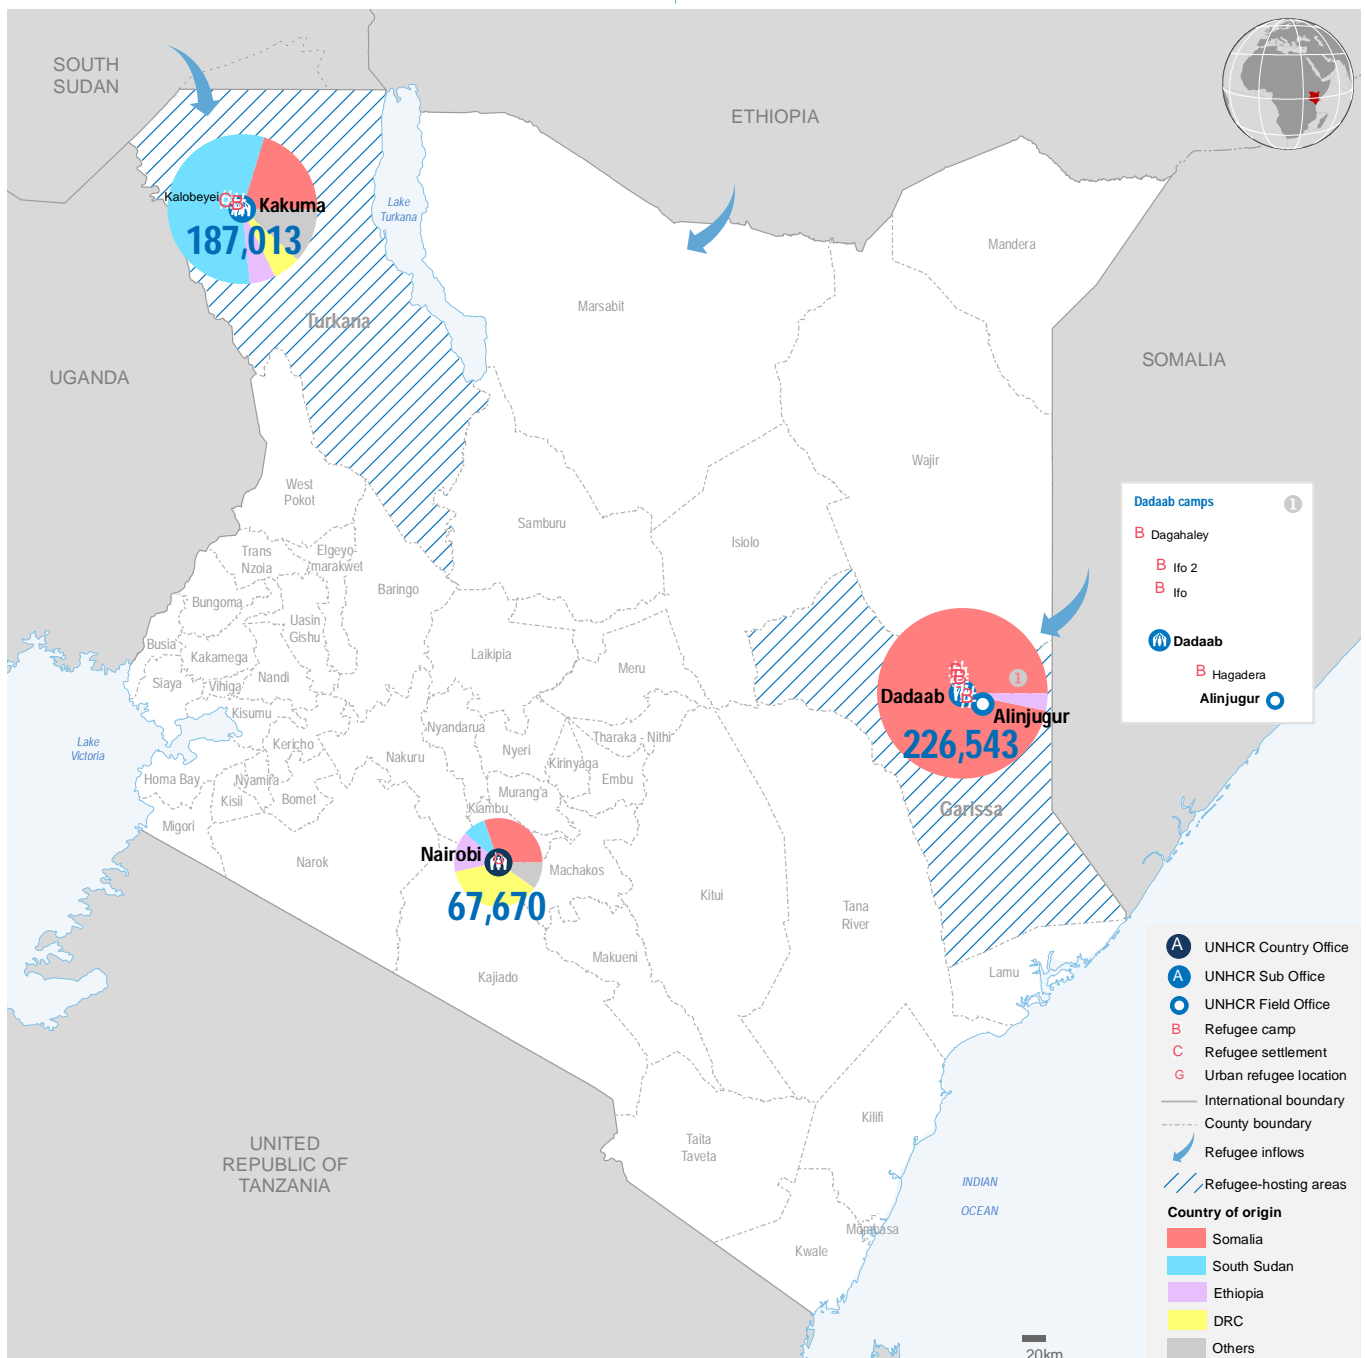

KENYA

Registered refugees and asylum-seekers

as of 31 March 2018

481,226

REGISTERED REFUGEES AND ASYLUM-SEEKERS

HOST LOCATIONS

COUNTRIES OF ORIGIN

DEMOGRAPHICS

age and gender

LEGAL STATUS

The boundaries and names shown and the designations used on this map do not imply official endorsement or acceptance by the United Nations.

Sources: UNHCR Kenya. Statistics based on UNHCR's Refugee Registration System, proGres Author: UNHCR Kenya - Data Management Unit Nairobi Feedback: kennaadm@unhcr.org