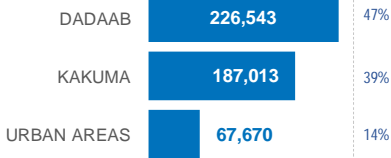

KENYA

Registered refugees and asylum-seekers

as of 31 March 2018

481,226

REGISTERED REFUGEES AND ASYLUM-SEEKERS

HOST LOCATIONS

COUNTRIES OF ORIGIN

DEMOGRAPHICS