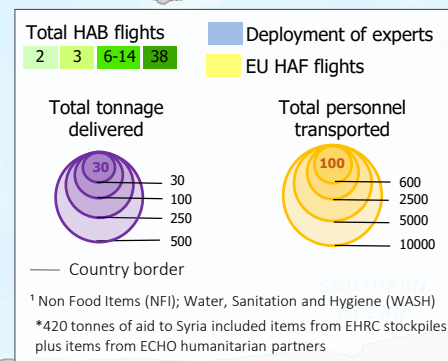

# European Humanitarian Response Capacity (EHRC) - operations since January 2022

### EHRC operations

**EU Humanitarian Aid Flights (HAF):**

- 5 countries covered
- 395 tonnes of items transported
- 21 511 Humanitarian Personnel transported

**Humanitarian Air Bridge (HAB):**

- 67 flights completed
- 1 415 tonnes of items transported
- 84 Humanitarian Personnel transported
- 35 Humanitarian Partners supported

**Expert Deployment:**

- 2 Health experts deployed
- 1 Logistics assessment team (4 experts)

**Pre-positioned emergency stockpile**

- 225 tonnes of shelter items deployed