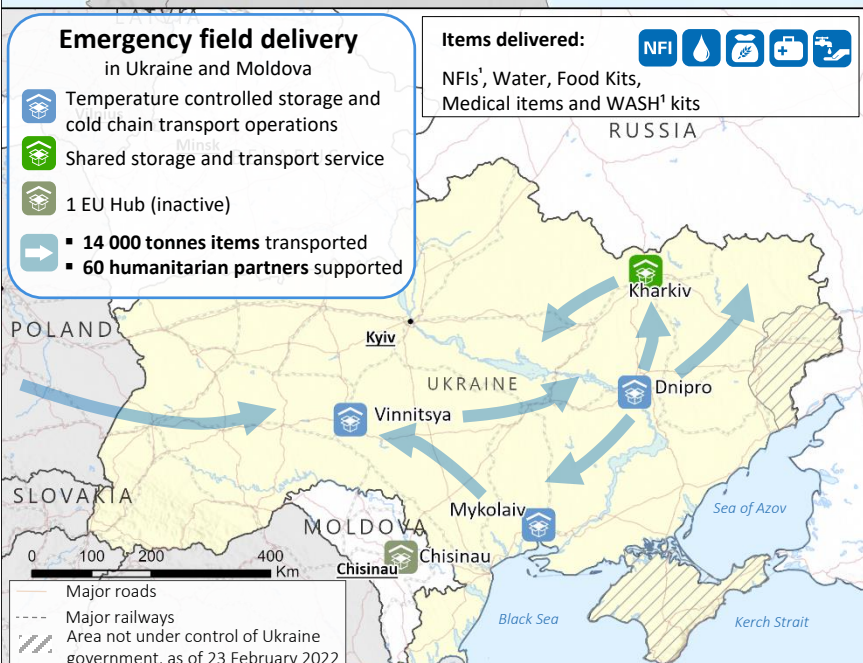

# European Humanitarian Response Capacity (EHRC) - operations since January 2022

### EHRC operations

**EU Humanitarian Aid Flights (HAF):**

- 5 countries covered
- 395 tonnes of items transported
- 21 511 Humanitarian Personnel transported

**Humanitarian Air Bridge (HAB):**

- 67 flights completed
- 1 415 tonnes of items transported
- 84 Humanitarian Personnel transported
- 35 Humanitarian Partners supported

**Expert Deployment:**

- 2 Health experts deployed
- 1 Logistics assessment team (4 experts)

**Pre-positioned emergency stockpile**

- 225 tonnes of shelter items deployed