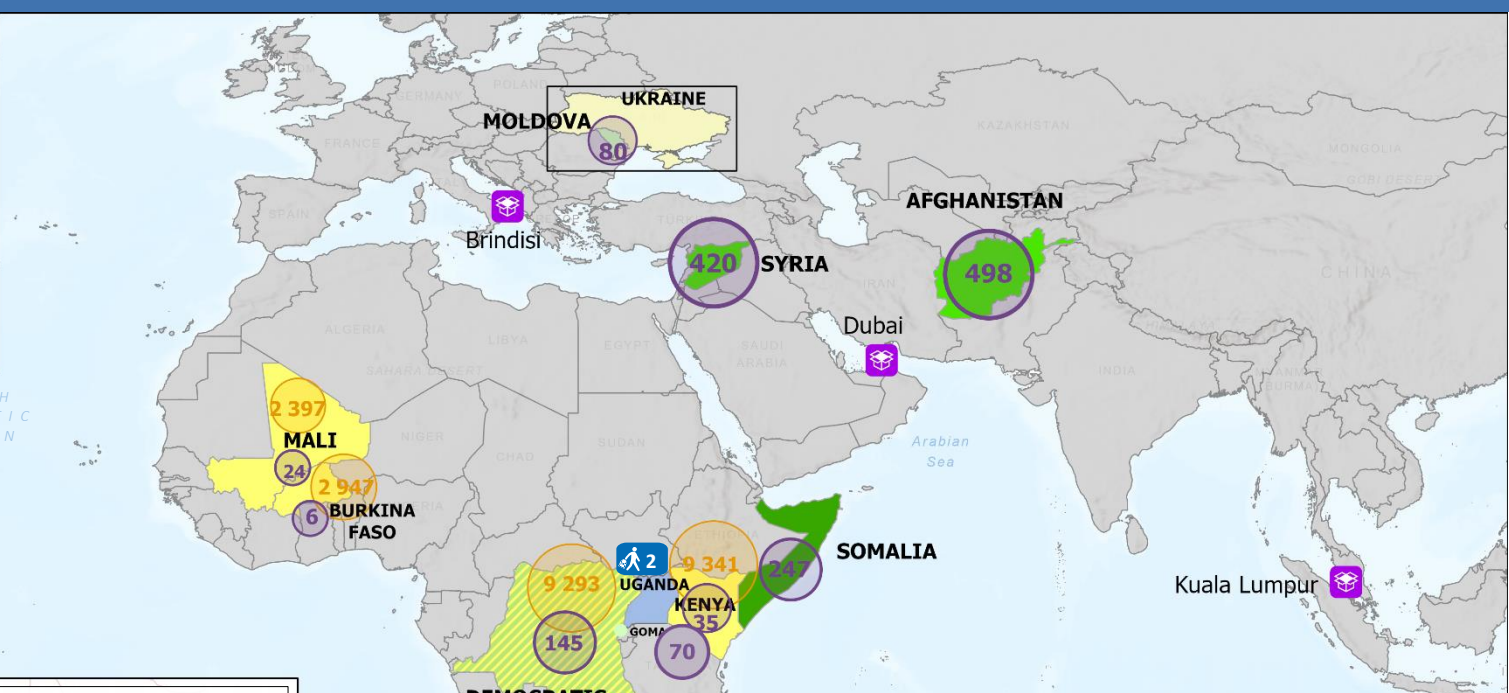

# European Humanitarian Response Capacity (EHRC) - operations since January 2022

### EHRC operations

**EU Humanitarian Aid Flights (HAF):**

- 5 countries covered
- 395 tonnes of items transported
- 21 511 Humanitarian Personnel transported

**Humanitarian Air Bridge (HAB):**

- 67 flights completed
- 1 415 tonnes of items transported
- 84 Humanitarian Personnel transported
- 35 Humanitarian Partners supported

**Expert Deployment:**

- 2 Health experts deployed
- 1 Logistics assessment team (4 experts)

**Pre-positioned emergency stockpile**

- 225 tonnes of shelter items deployed