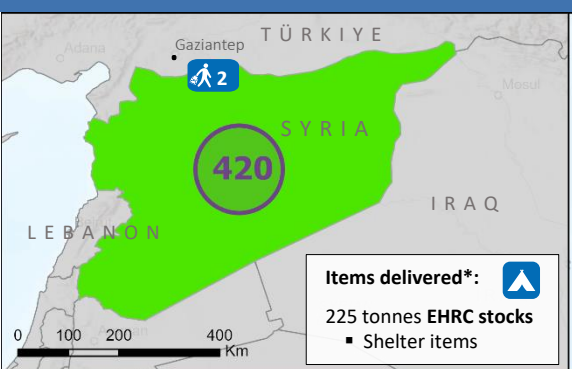

# European Humanitarian Response Capacity (EHRC) - operations since January 2022

### EHRC operations

**EU Humanitarian Aid Flights (HAF):**

- 5 countries covered
- 395 tonnes of items transported
- 21 511 Humanitarian Personnel transported

**Humanitarian Air Bridge (HAB):**

- 67 flights completed
- 1 415 tonnes of items transported
- 84 Humanitarian Personnel transported
- 35 Humanitarian Partners supported