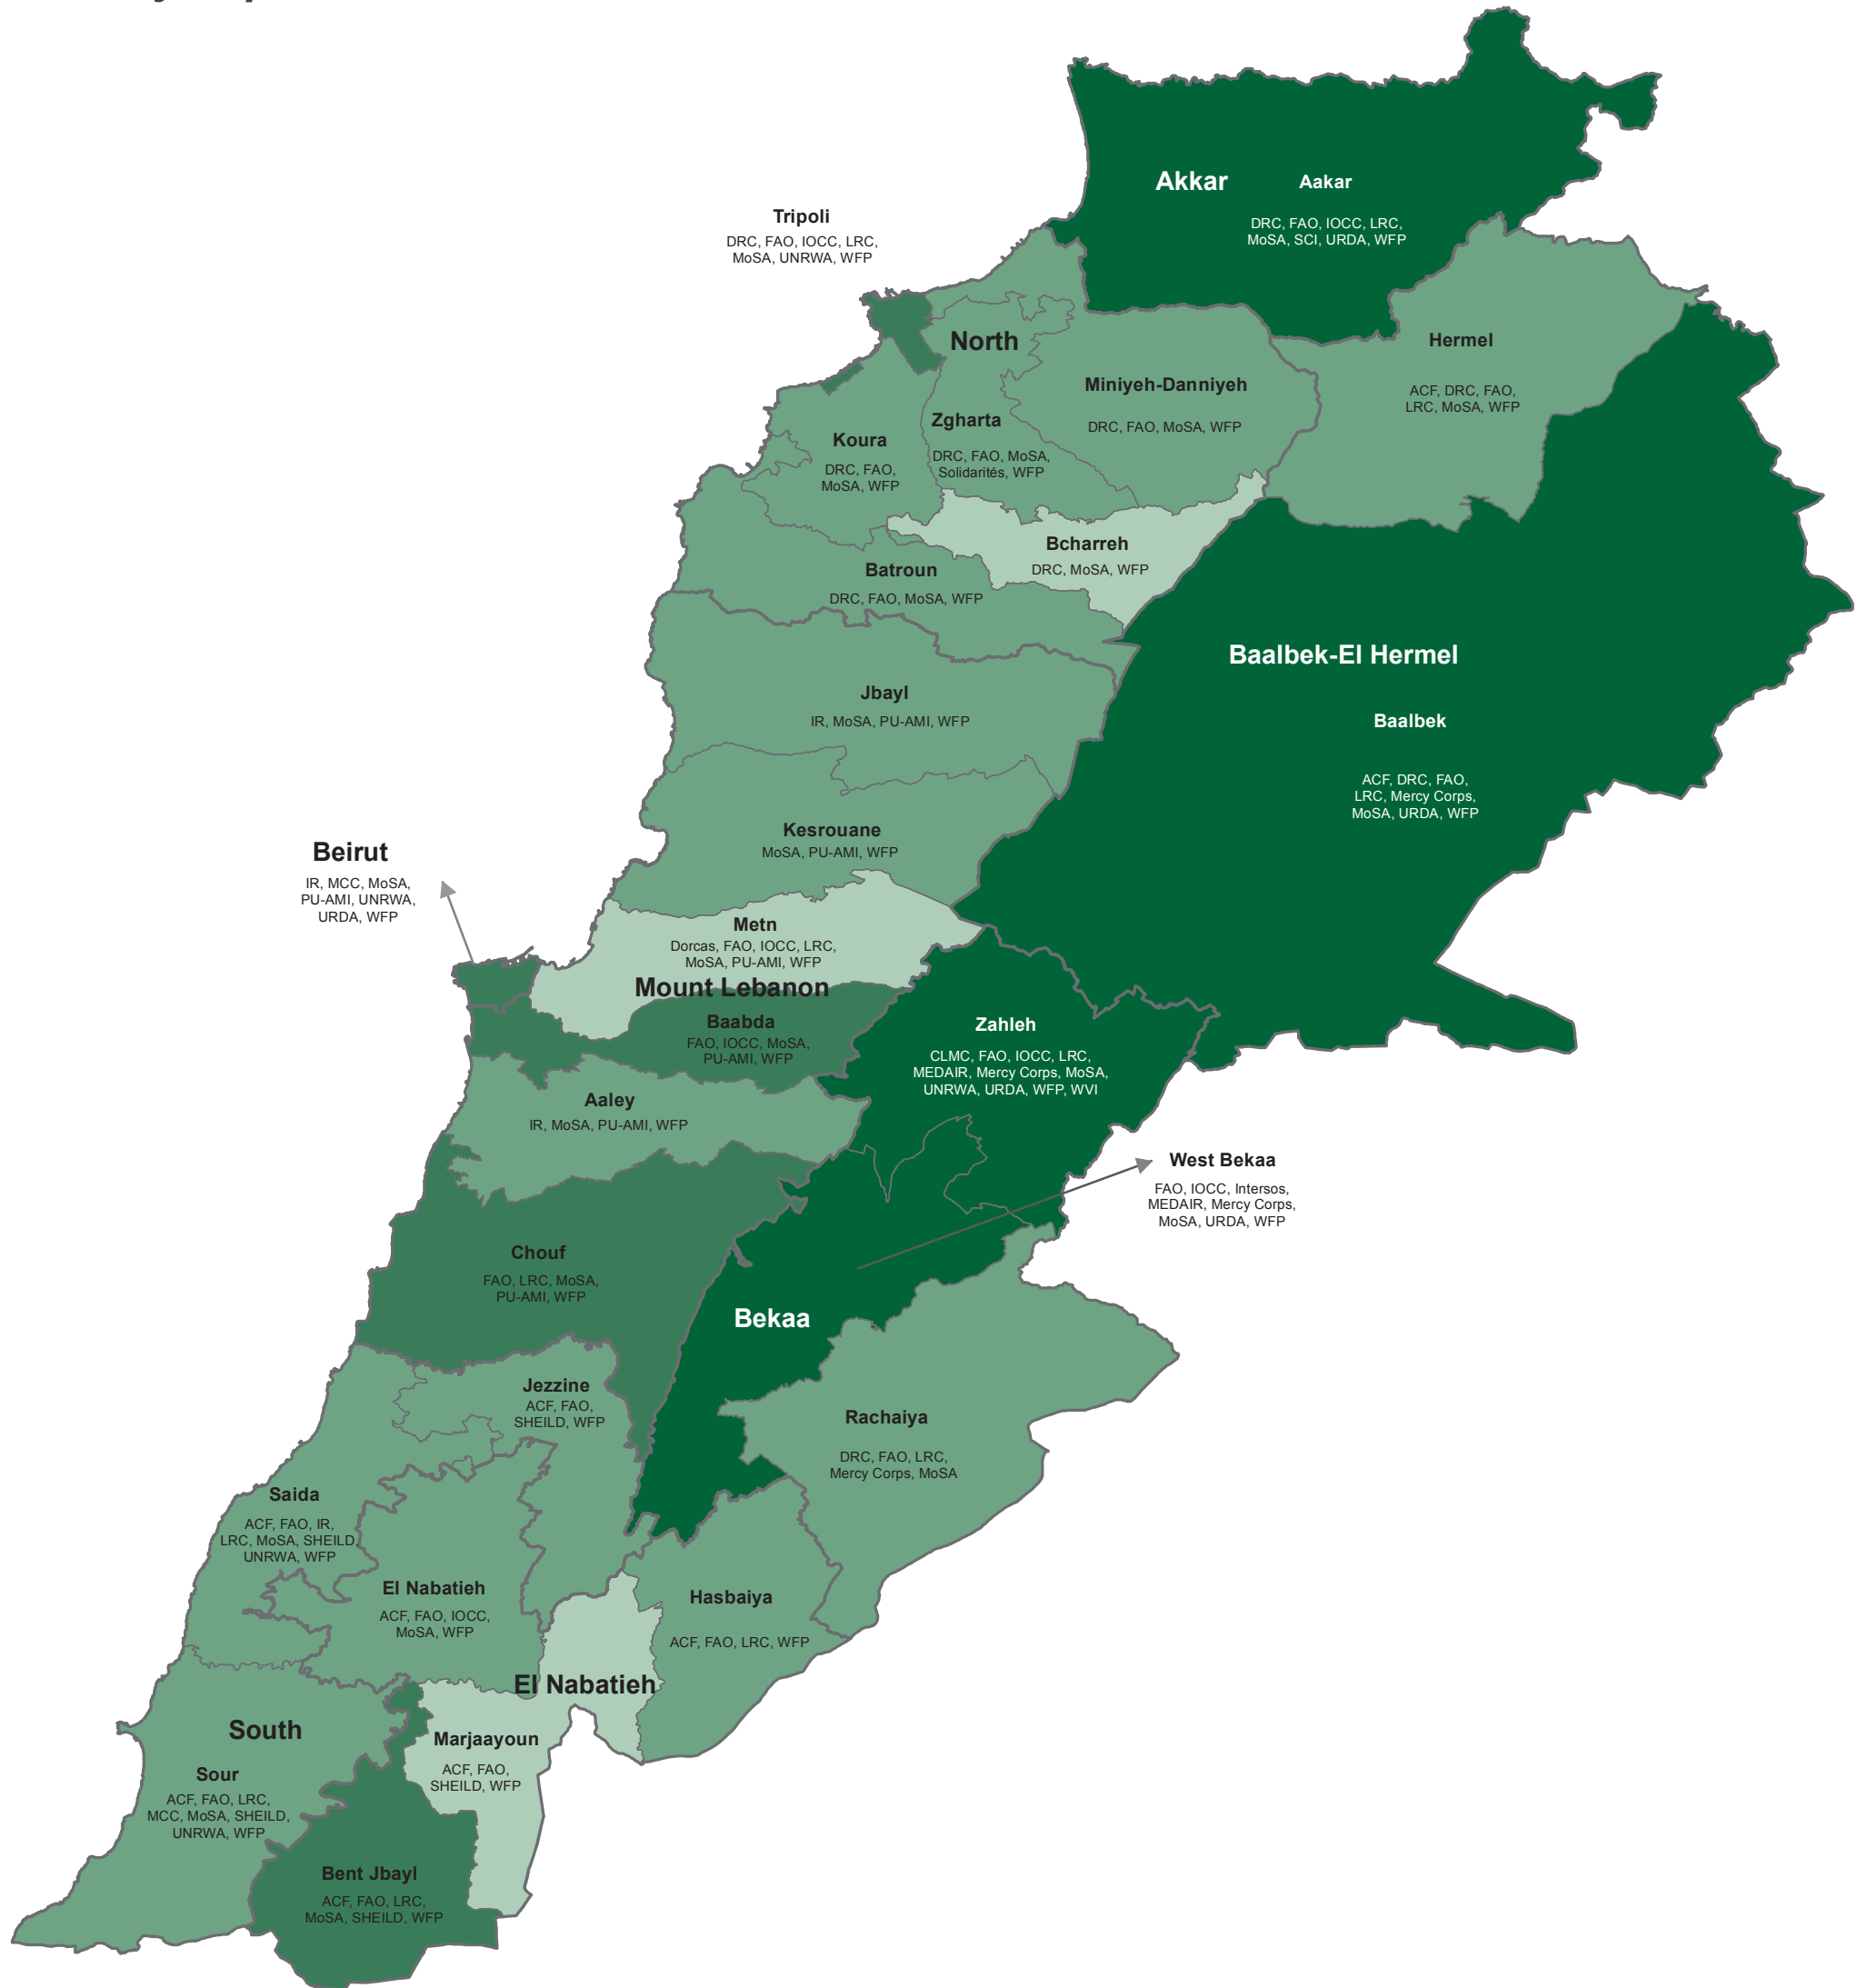

Number of Partners per Caza/District

April - June 2015

**A Total Number of 19 Organizations
Currently Report Their Activities**

* Progress reported by UNRWA are based on field offices rather than actual target locations

Contact Information:

For information about Food Security Sector, please contact:
Line Rindebaek at line.rindebaek@wfp.org or Bruno Minjauw at bruno.minjauw@fao.org

If you have any inquiry about the map, please contact
Pardie Karamanoukian at pardie.karamanoukian@fao.org

Disclaimer:

The boundaries and names shown on this map do not imply official endorsement or acceptance by the United Nations. It does not constitute an official United Nations map. The designations employed and the presentation of material on this map do not imply the expression of any opinion whatsoever on the part of the Secretariat of the United Nations concerning the legal status of any country, territory, city or area or of its authorities, or concerning the delimitation of its frontiers or boundaries.

Legend

- Governorate
- District

Number of Partner per District

- 3 - 4
- 5 - 6
- 7 - 8
- 9 - 10

Reporting Partners:

- Action Contre la Faim, CCP Japan, Food and Agriculture Organization, International Humanitarian Relief, International Orthodox Christian Charities, Islamic Relief, Intersos, Lebanese Red Cross, Mennonite Central Committee, MEDAIR, Mercy Corps, Ministry of Agriculture, Ministry of Social Affairs, Premiere Urgence-Aide Medicale Internationale, Save the Children International, SHEILD, Solidarités, United Nations Relief and Works Agency, Union of the Relief and Development Associations, World Food Programme, World Vision International