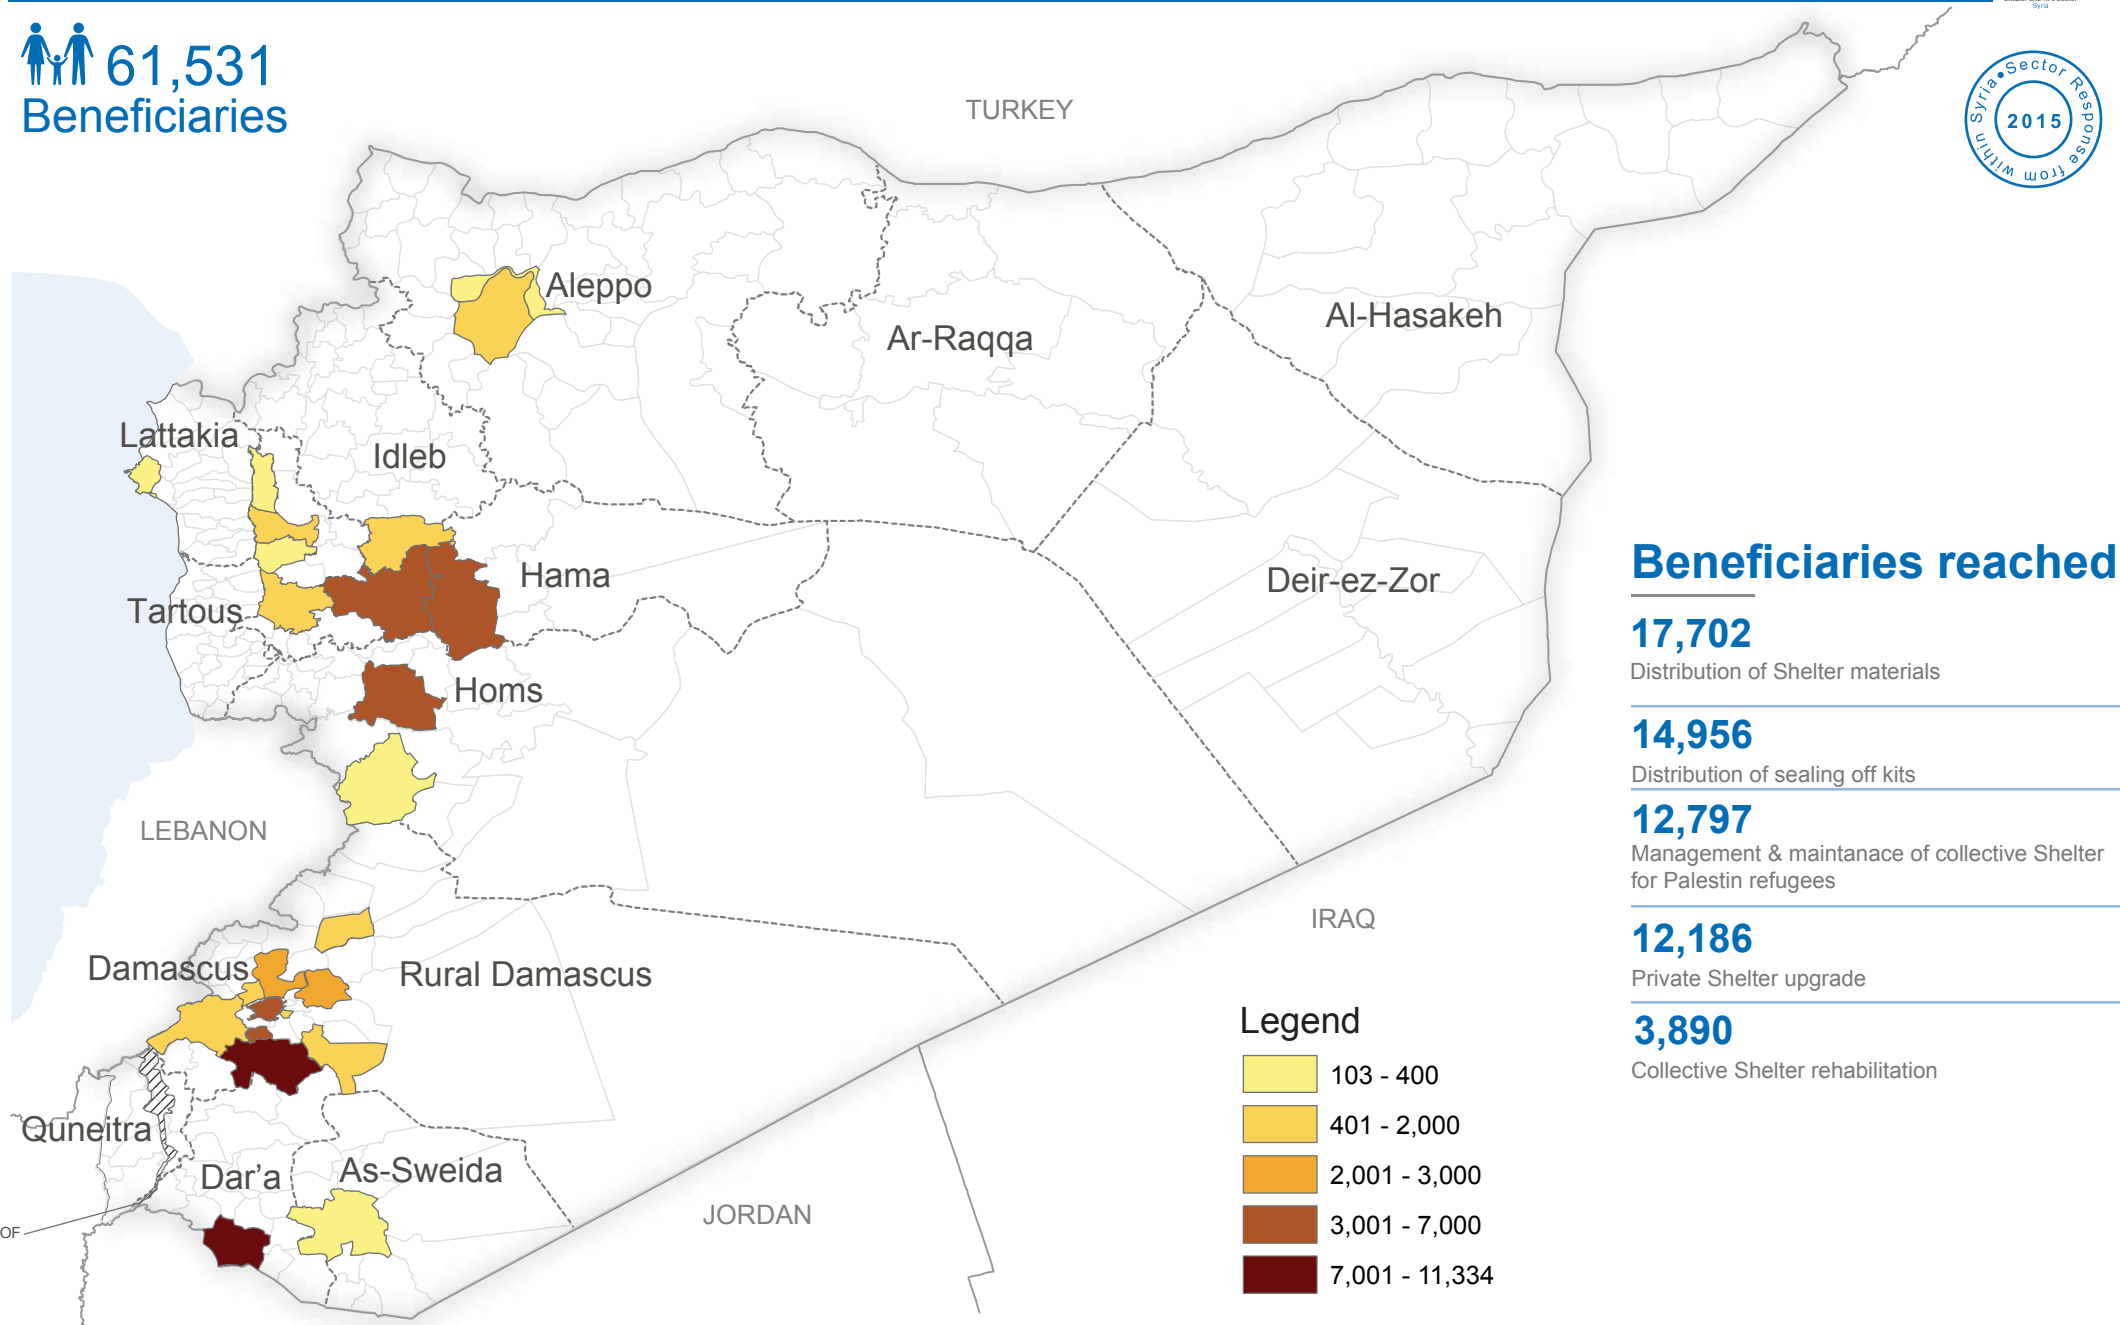

 **61,531**
Beneficiaries

Beneficiaries reached

17,702

Distribution of Shelter materials

14,956

Distribution of sealing off kits

12,797

Management & maintenance of collective Shelter for Palestin refugees

12,186

Private Shelter upgrade

3,890

Collective Shelter rehabilitation

Legend

-Humanitarian reach to a sub-district does not necessarily imply full geographical coverage.

-The boundaries and names shown and the designation used on this map do not imply official endorsement or acceptance by the United Nations.

-Creation date: 28 June 2015 | Source: Shelter Sector from within Syria | Website: Syria.unocha.org | www.humanitarianresponse.info/operations/syria