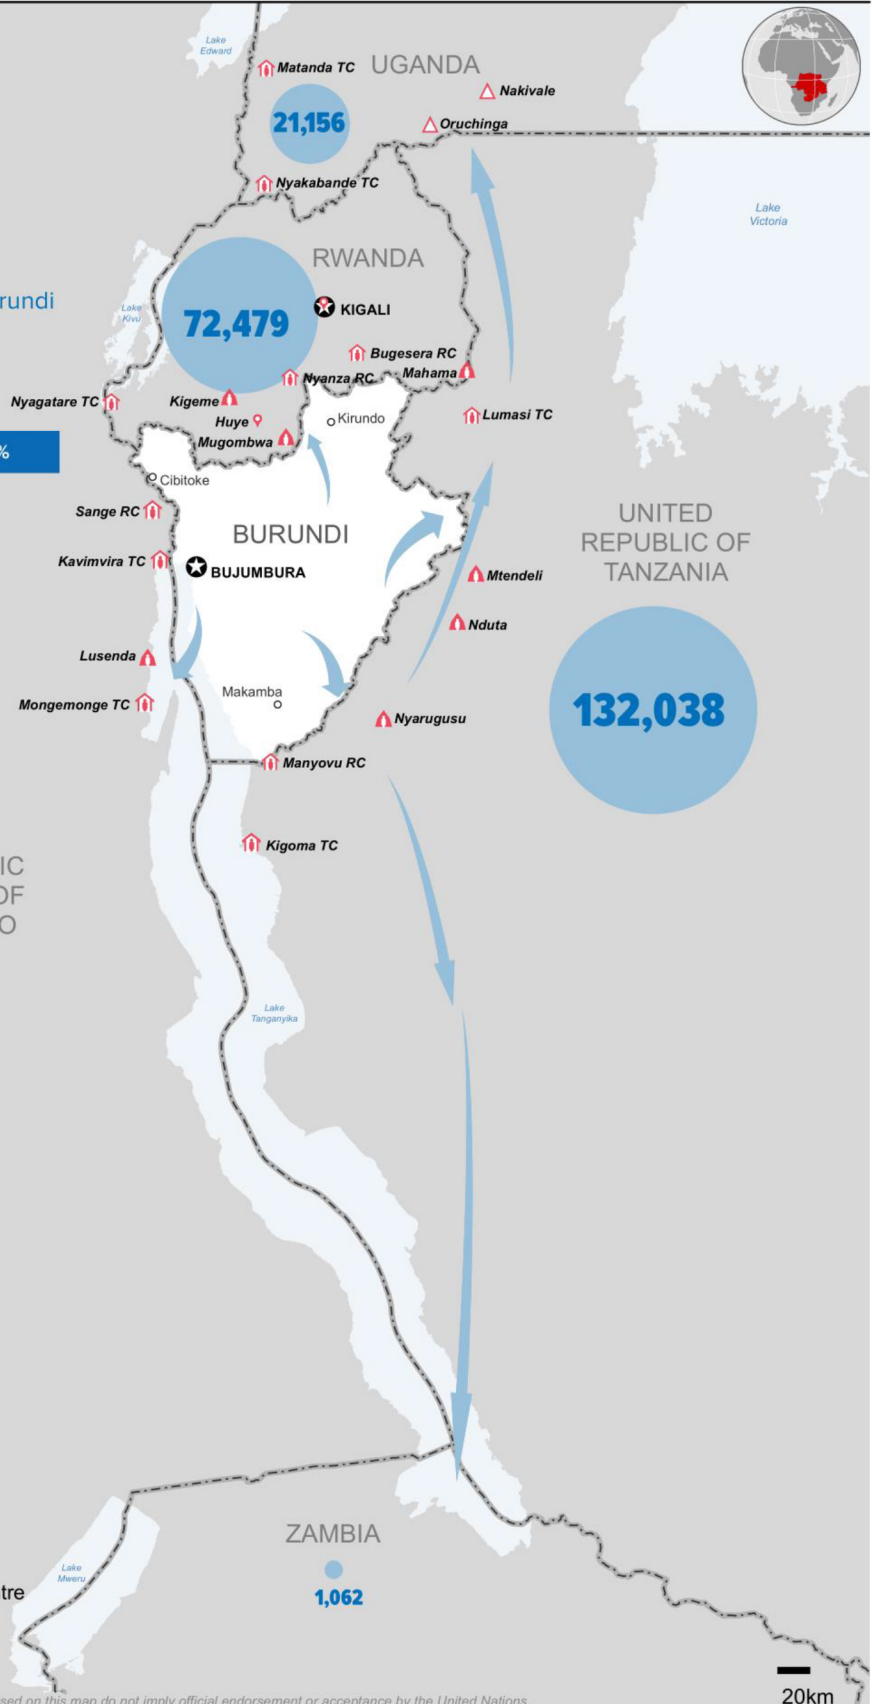

Burundi Situation

Displacement of Burundians into neighbouring countries since April 2015

as of 15 February 2016

247,581

newly arrived refugees from Burundi
in neighbouring countries

The boundaries and names shown on this map do not imply official endorsement or acceptance by the United Nations.