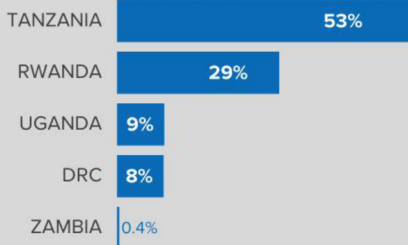

Burundi Situation

Displacement of Burundians into neighbouring countries since April 2015

as of 15 February 2016

247,581

newly arrived refugees from Burundi
in neighbouring countries

The boundaries and names shown on this map do not imply official endorsement or acceptance by the United Nations.