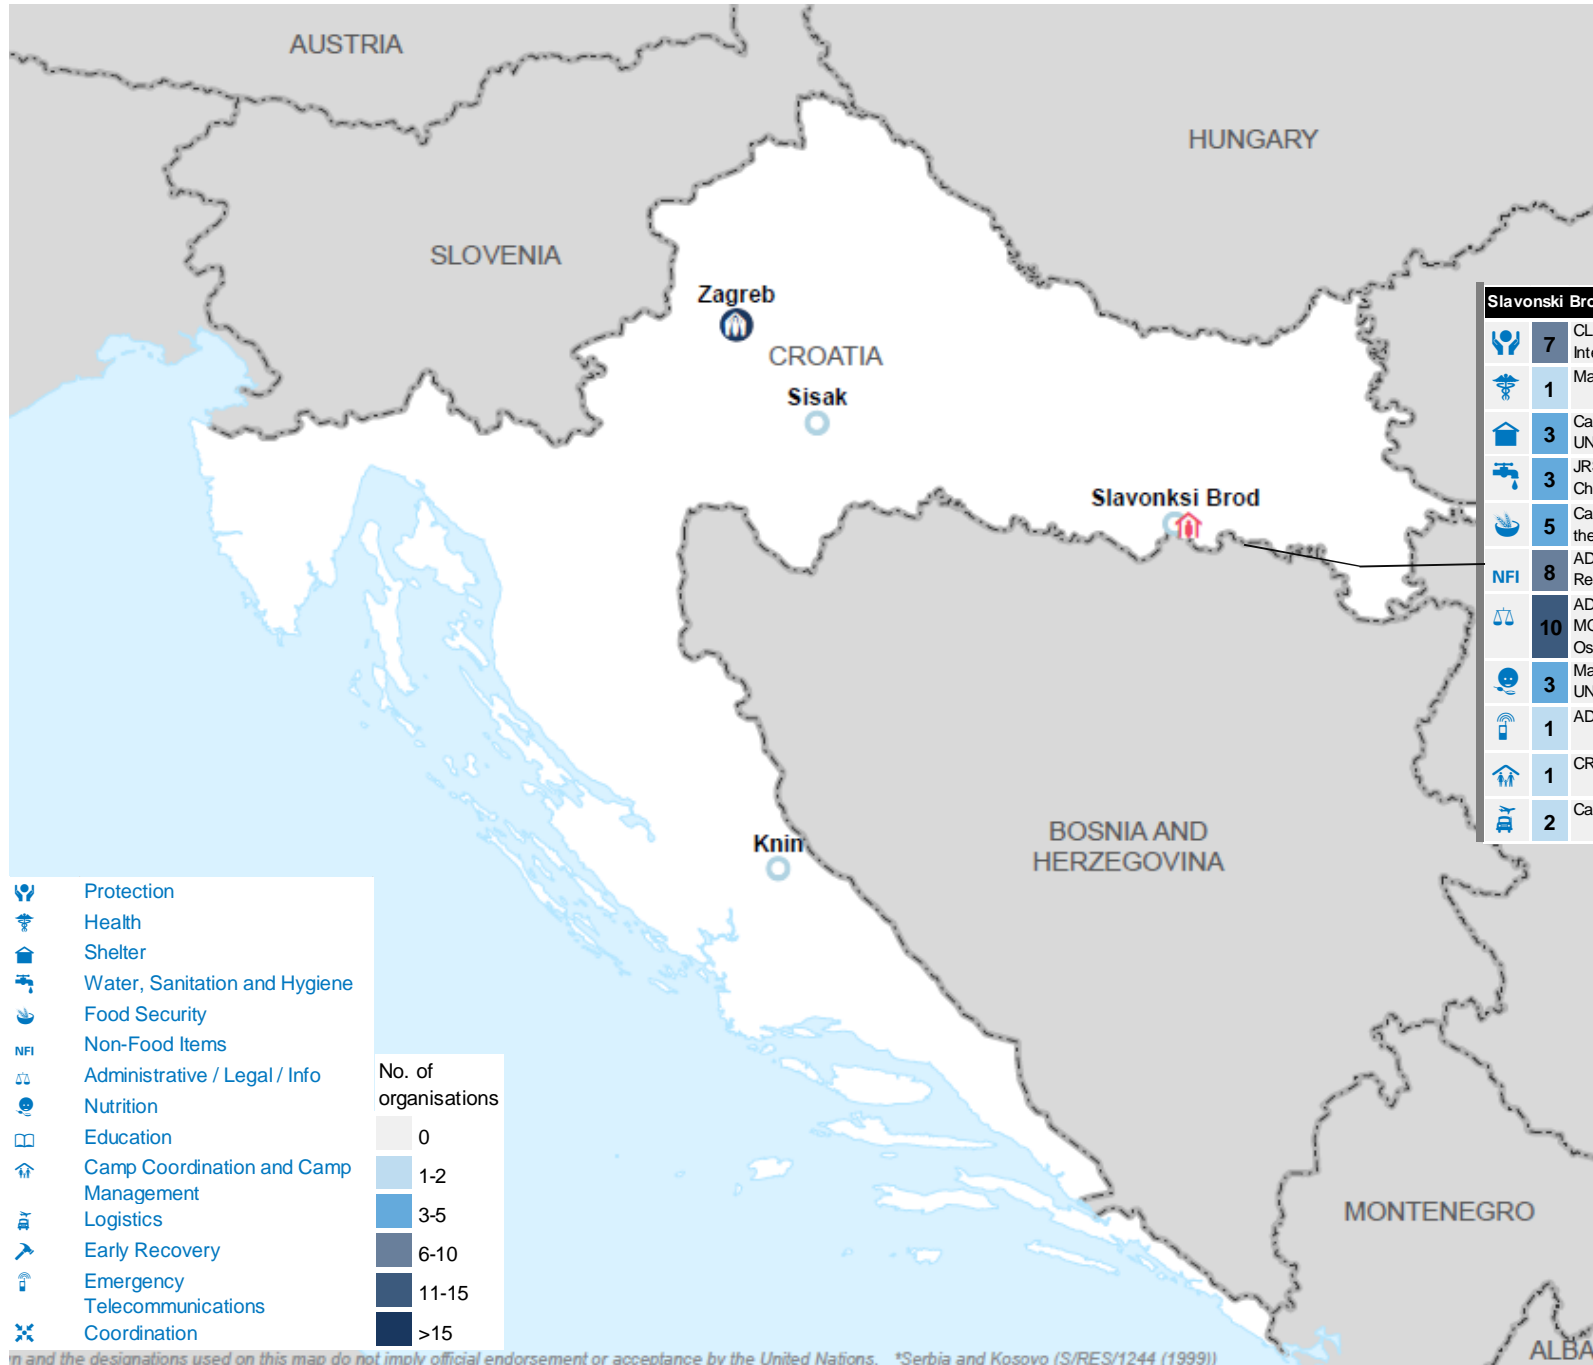

Who's Doing What Where Map - Croatia

as of 21/01/2016

Slavonki Brod		
	7	CLC, CPS, CRC, ILC, Save the Children International, UNHCR, UNICEF
	1	Magna
	3	Caritas Croatia, Samaritan's Purse, UNHCR
	3	JRS, Samaritan's Purse, Union of Baptist Churches in Croatia
	5	Caritas Croatia, CRC, JRS, Remar, Save the Children International
	8	ADRA, Caritas Croatia, CRC, IHA, JRS, Remar, Samaritan's Purse, UNHCR
	10	ADRA, CACI, CLC, CPS, ILC, IOM, MGMT, UNHCR, Volunteer Center Osijek, Volunteer Center Slavonki Brod
	3	Magna, Save the Children International, UNICEF
	1	ADRA
	1	CRC
	2	Caritas Croatia, CRC

and the designations used on this map do not imply official endorsement or acceptance by the United Nations. *Serbia and Kosovo (S/RES/1244 (1999))