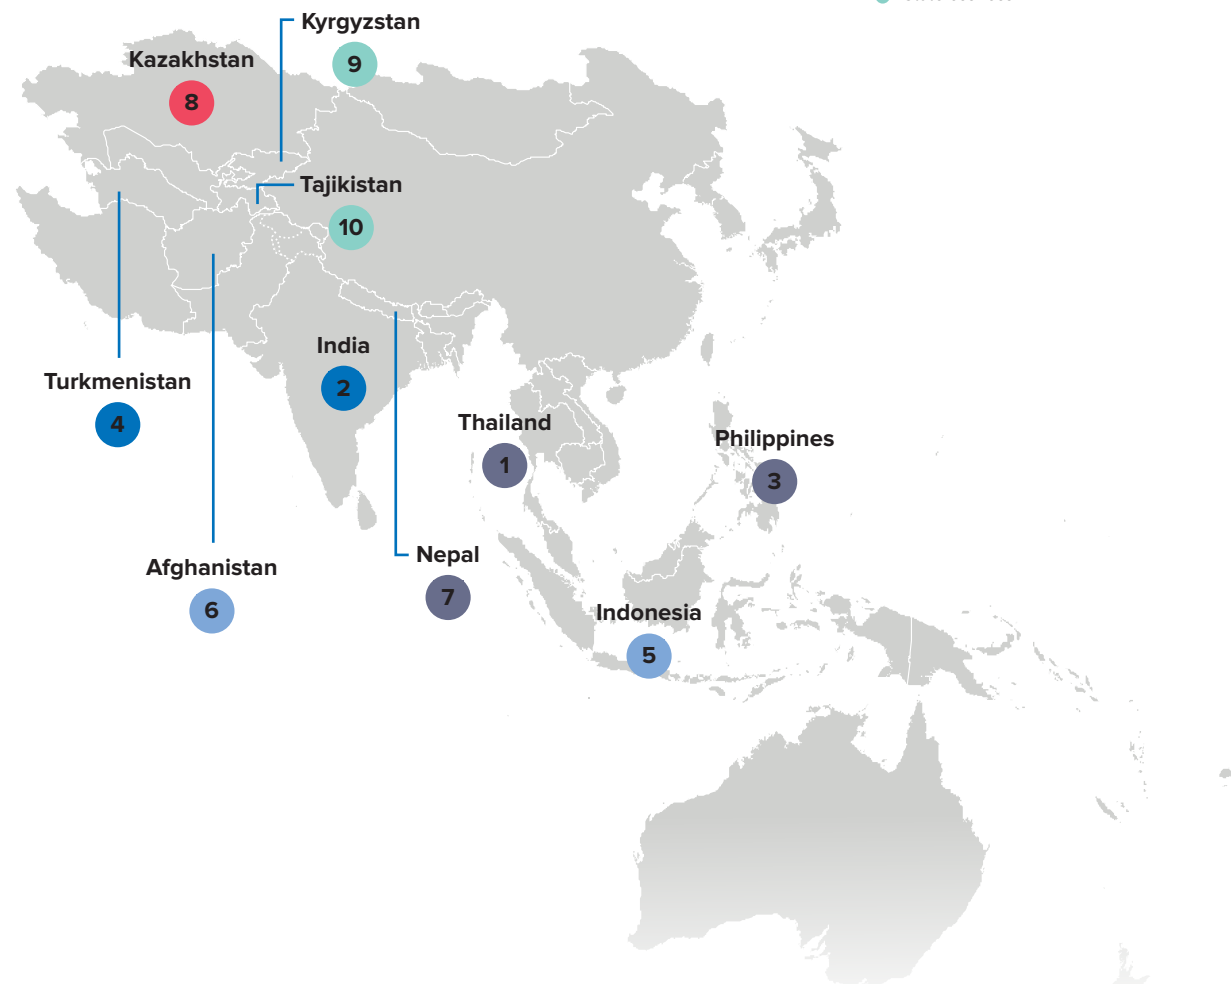

Tajikistan

10. Pledge number 3013. **Statelessness.** Complete the civil registration system reform

Contact
hqgcr@unhcr.org
to learn more

This infographic offers a sampling of matching opportunities. For more information, as well as additional potential options for matching, please visit the Digital Platform for the Global Compact on Refugees.