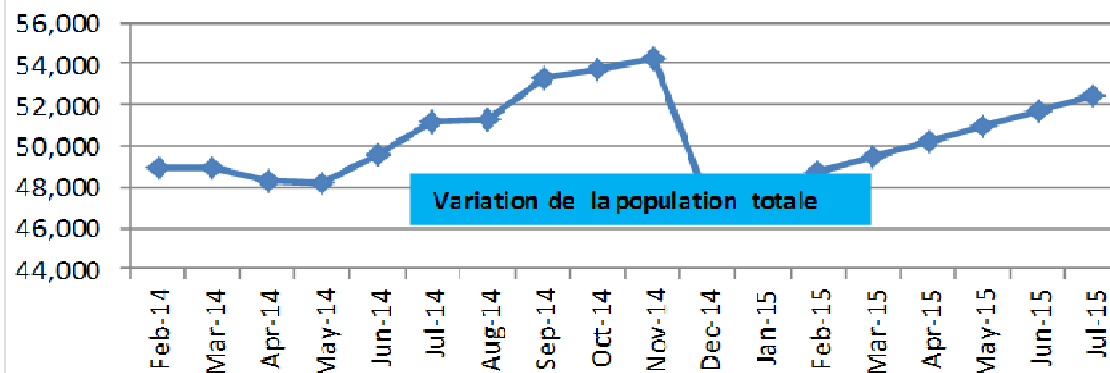

POPULATION

Actual Population : 52,445 end of July 2015

Initial Population: 51,692 end of 2013

Niger population in camps: 7,415 in 2014, **Zero** in 2015

NEW ARRIVALS

- **In 2014: 12,076 individuals** (Newly arrived)
3261 in camps, 8574 in Refugee reception Areas (ZAR*) and 242 in urban areas.

- **In 2015: 2,381 individuals** (Newly arrived)
1309 in camps, 619 in refugee reception areas (ZAR) and 453 in urban areas.

Returnees to Mali 2013 - 2015:

9,005 individuals returned to Mali (both assisted & spontaneous return)

VARIATION REFUGEES POPULATION

In 2015, there is an increase of the total population due to low number of returnees (assisted & spontaneous) to Mali in one hand and in the other hand a considerable number of new arrivals to Niger. Among the arrivals to Niger are some of those who benefited from the assisted return to Mali. As of now the total Malian refugee population in Niger varies above 50,000 individuals.