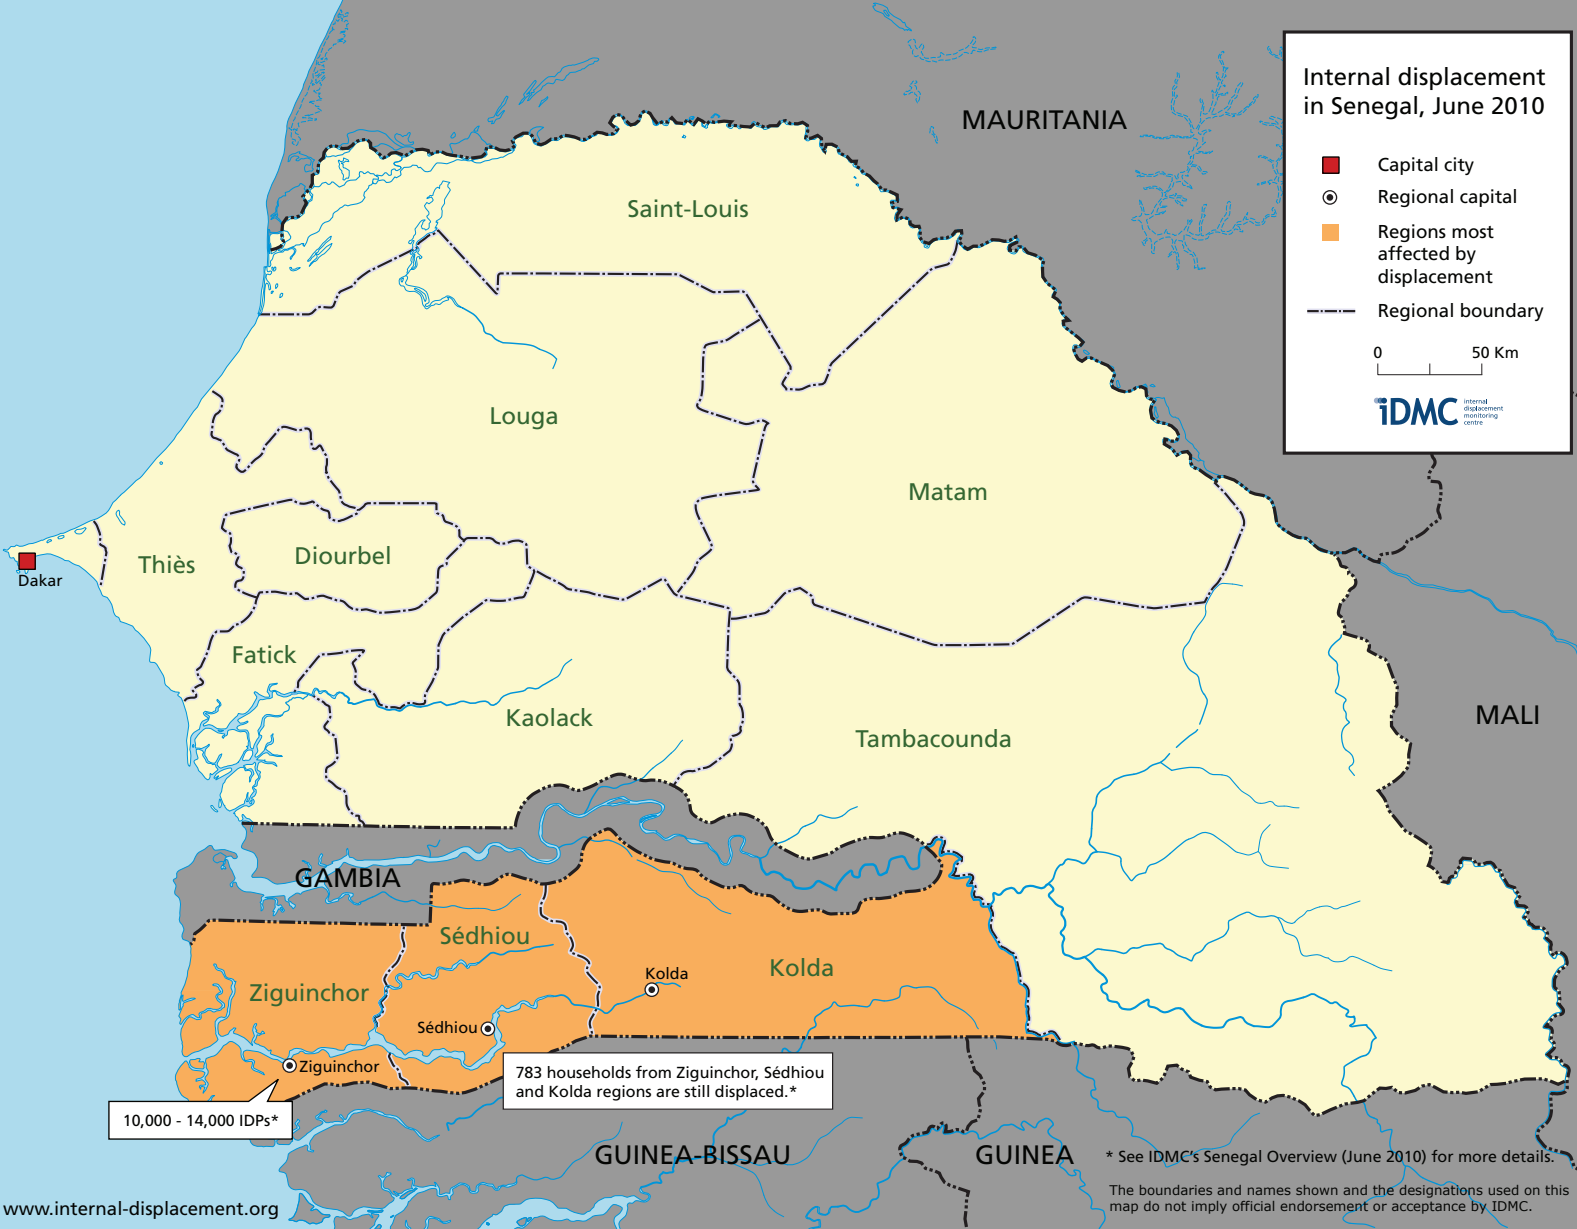

Internal displacement in Senegal, June 2010

- Capital city
- Regional capital
- Regions most affected by displacement
- Regional boundary

0 50 Km

10,000 - 14,000 IDPs*

783 households from Ziguinchor, Sédhiou and Kolda regions are still displaced.*

* See IDMC's Senegal Overview (June 2010) for more details.

The boundaries and names shown and the designations used on this map do not imply official endorsement or acceptance by IDMC.