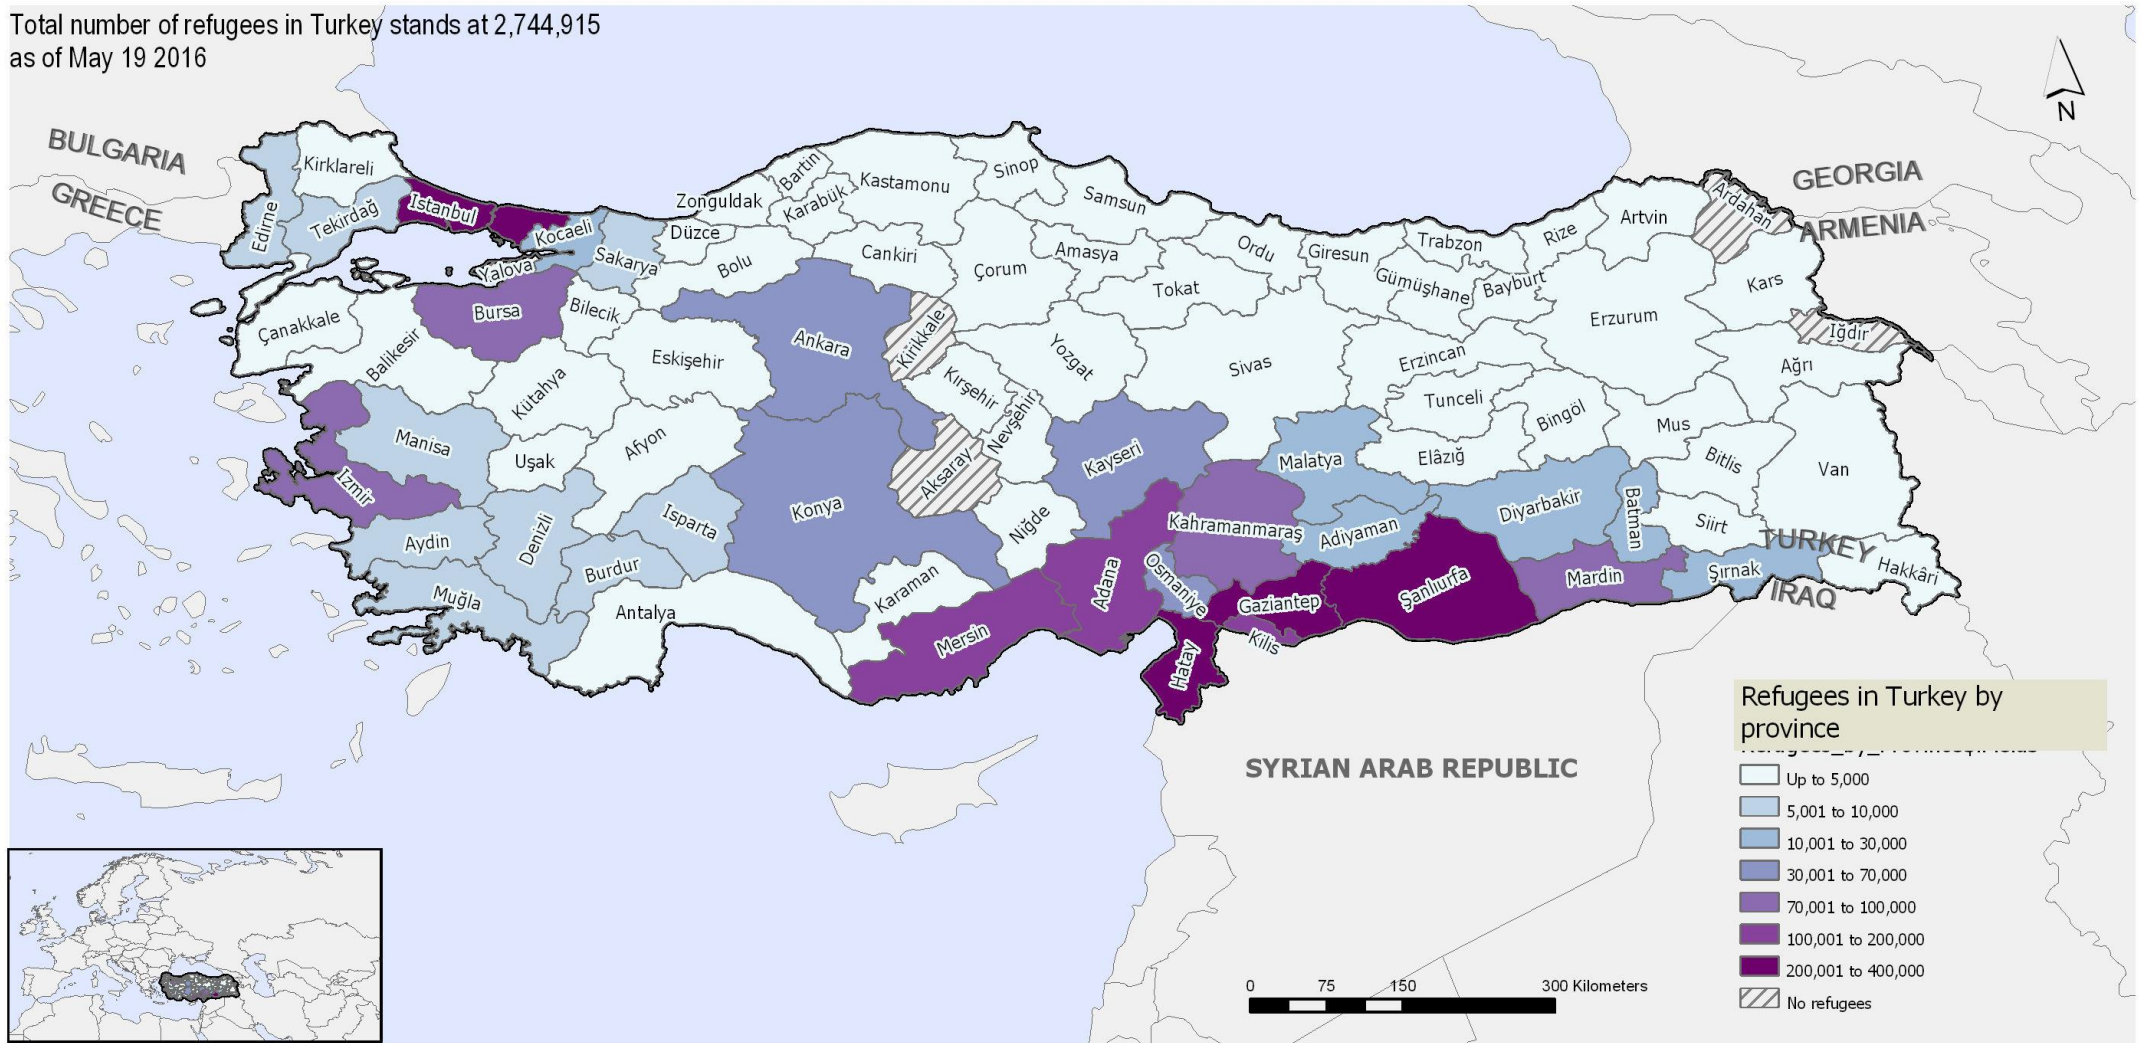

Distribution of Syrian refugees in Turkey by provinces - as of mid May 2016

Total number of refugees in Turkey stands at 2,744,915 as of May 19 2016

The boundaries and names shown and the designations used on this map do not imply the expression of any opinion whatsoever on the part of the World Health Organization concerning the legal status of any country, territory, city or area or of its authorities, or concerning the delimitation of its frontiers or boundaries. Dotted and dashed lines on maps represent approximate border lines for which there may not yet be full agreement.

Data Source: Government of Turkey
 Map Production: IM unit WHO Gaziantep
 World Health Organization, Gaziantep Field Presence
 June 08, 2016 ; beqirim@euro.who.int

© WHO 2016. All rights reserved.