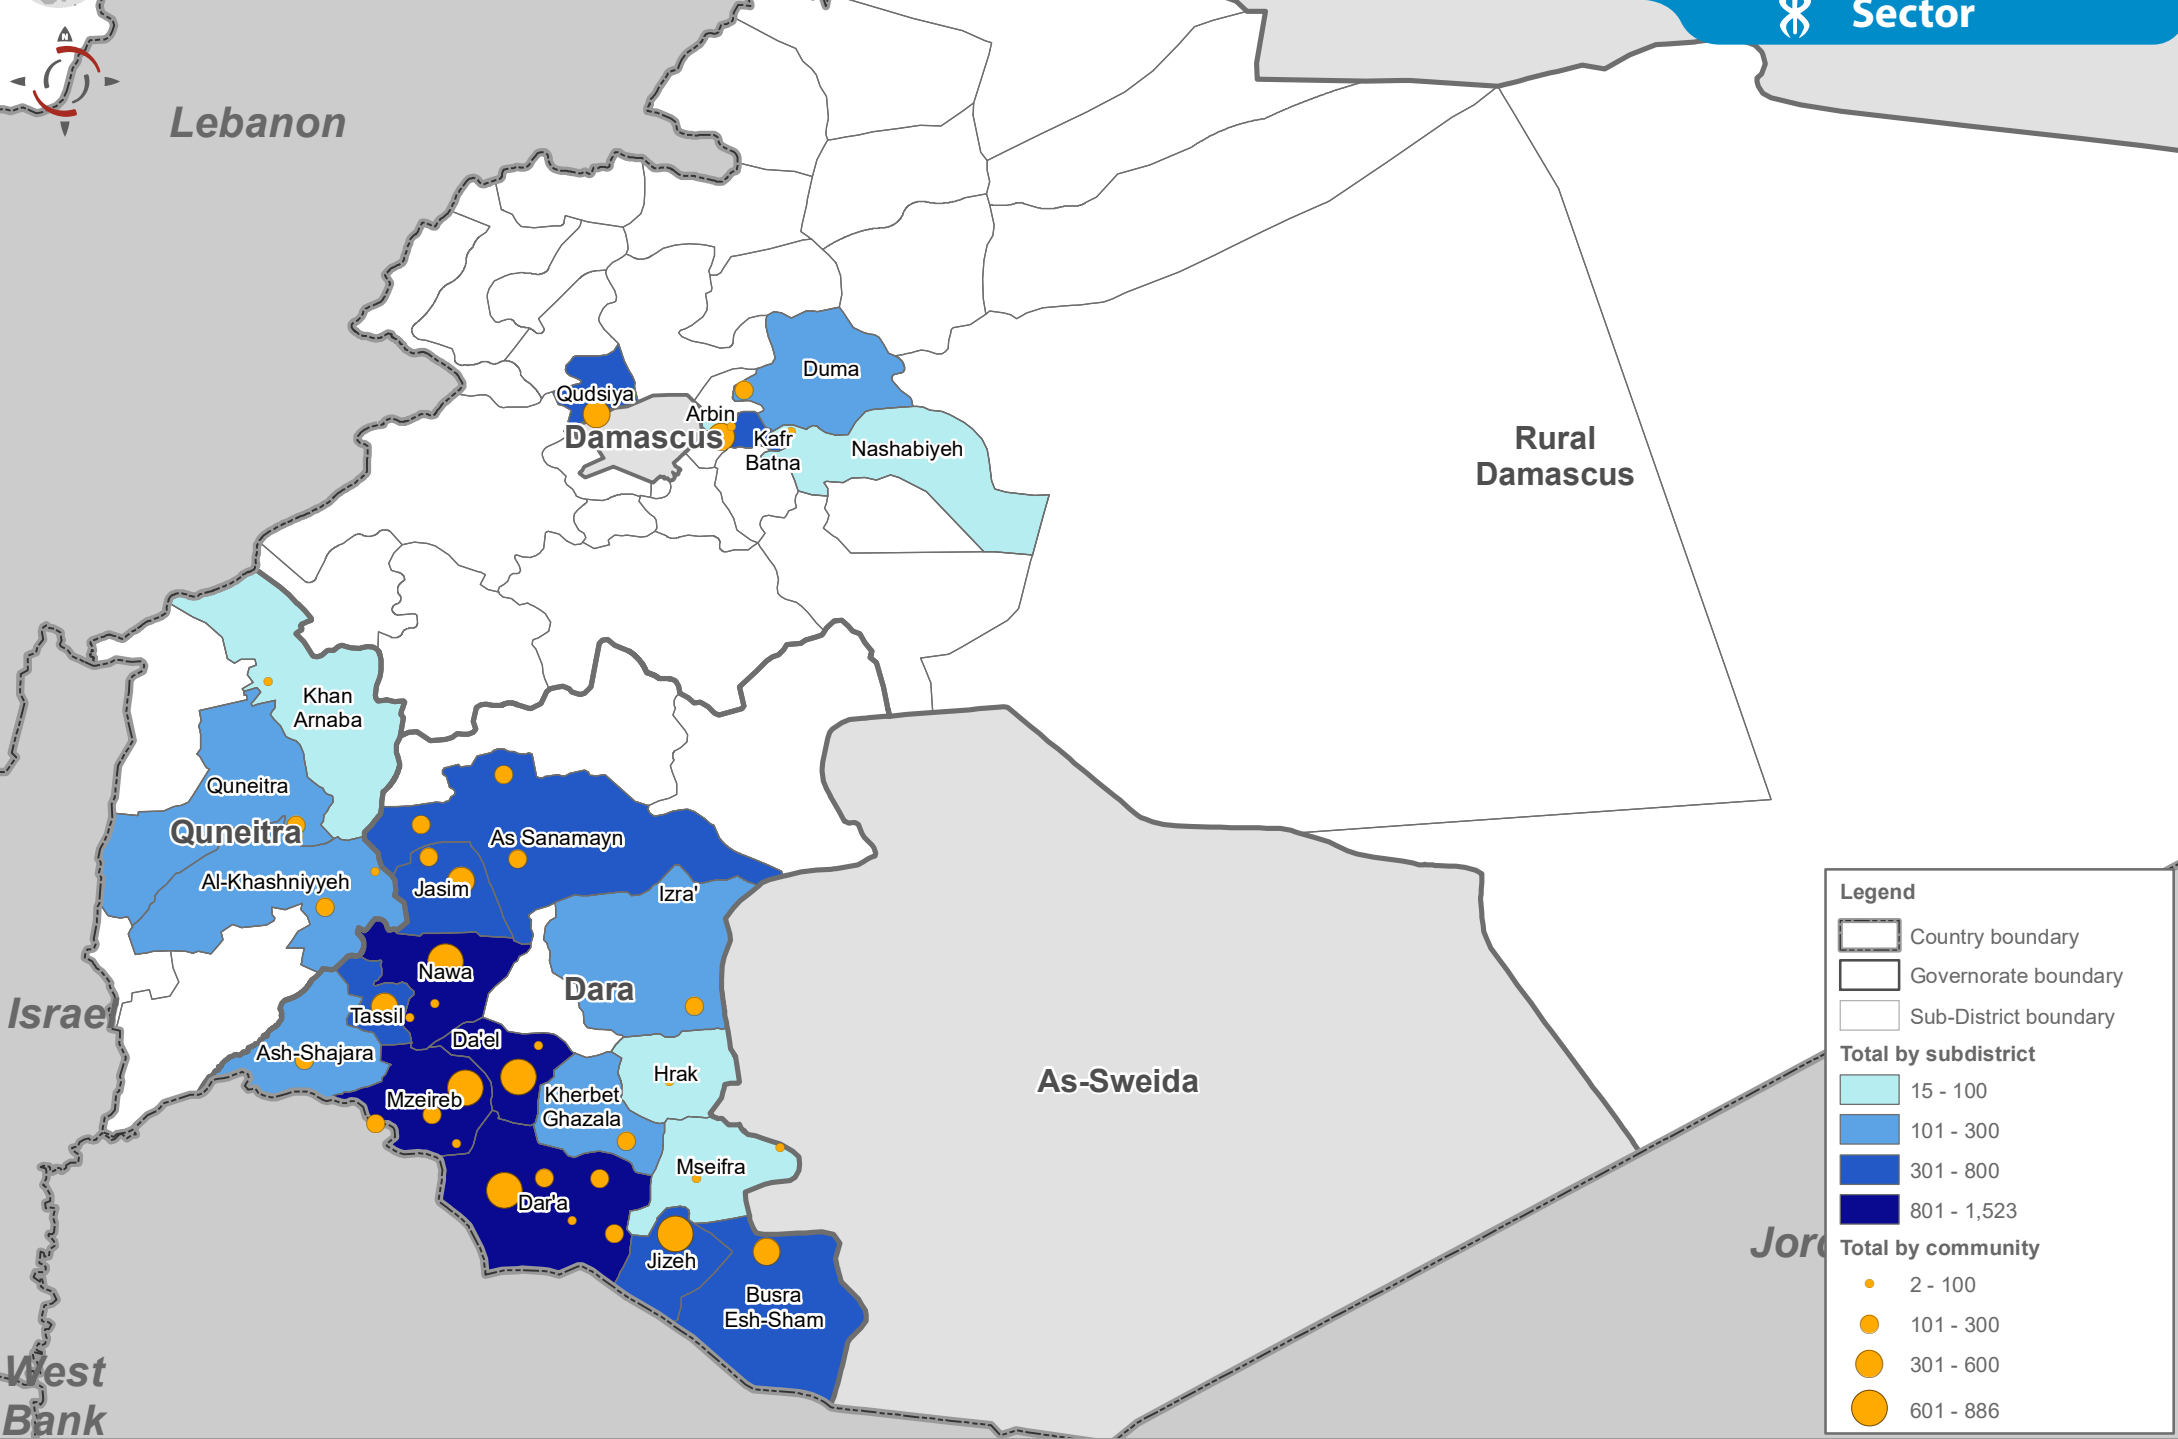

Number of trauma cases supported (Feb 2016)

Jordan Health Sector

Legend

- Country boundary
- Governorate boundary
- Sub-District boundary

Total by subdistrict

- 15 - 100
- 101 - 300
- 301 - 800
- 801 - 1,523

Total by community

- 2 - 100
- 101 - 300
- 301 - 600
- 601 - 886

Lebanon

Rural Damascus

As-Sweida

Israel

West Bank

Jord