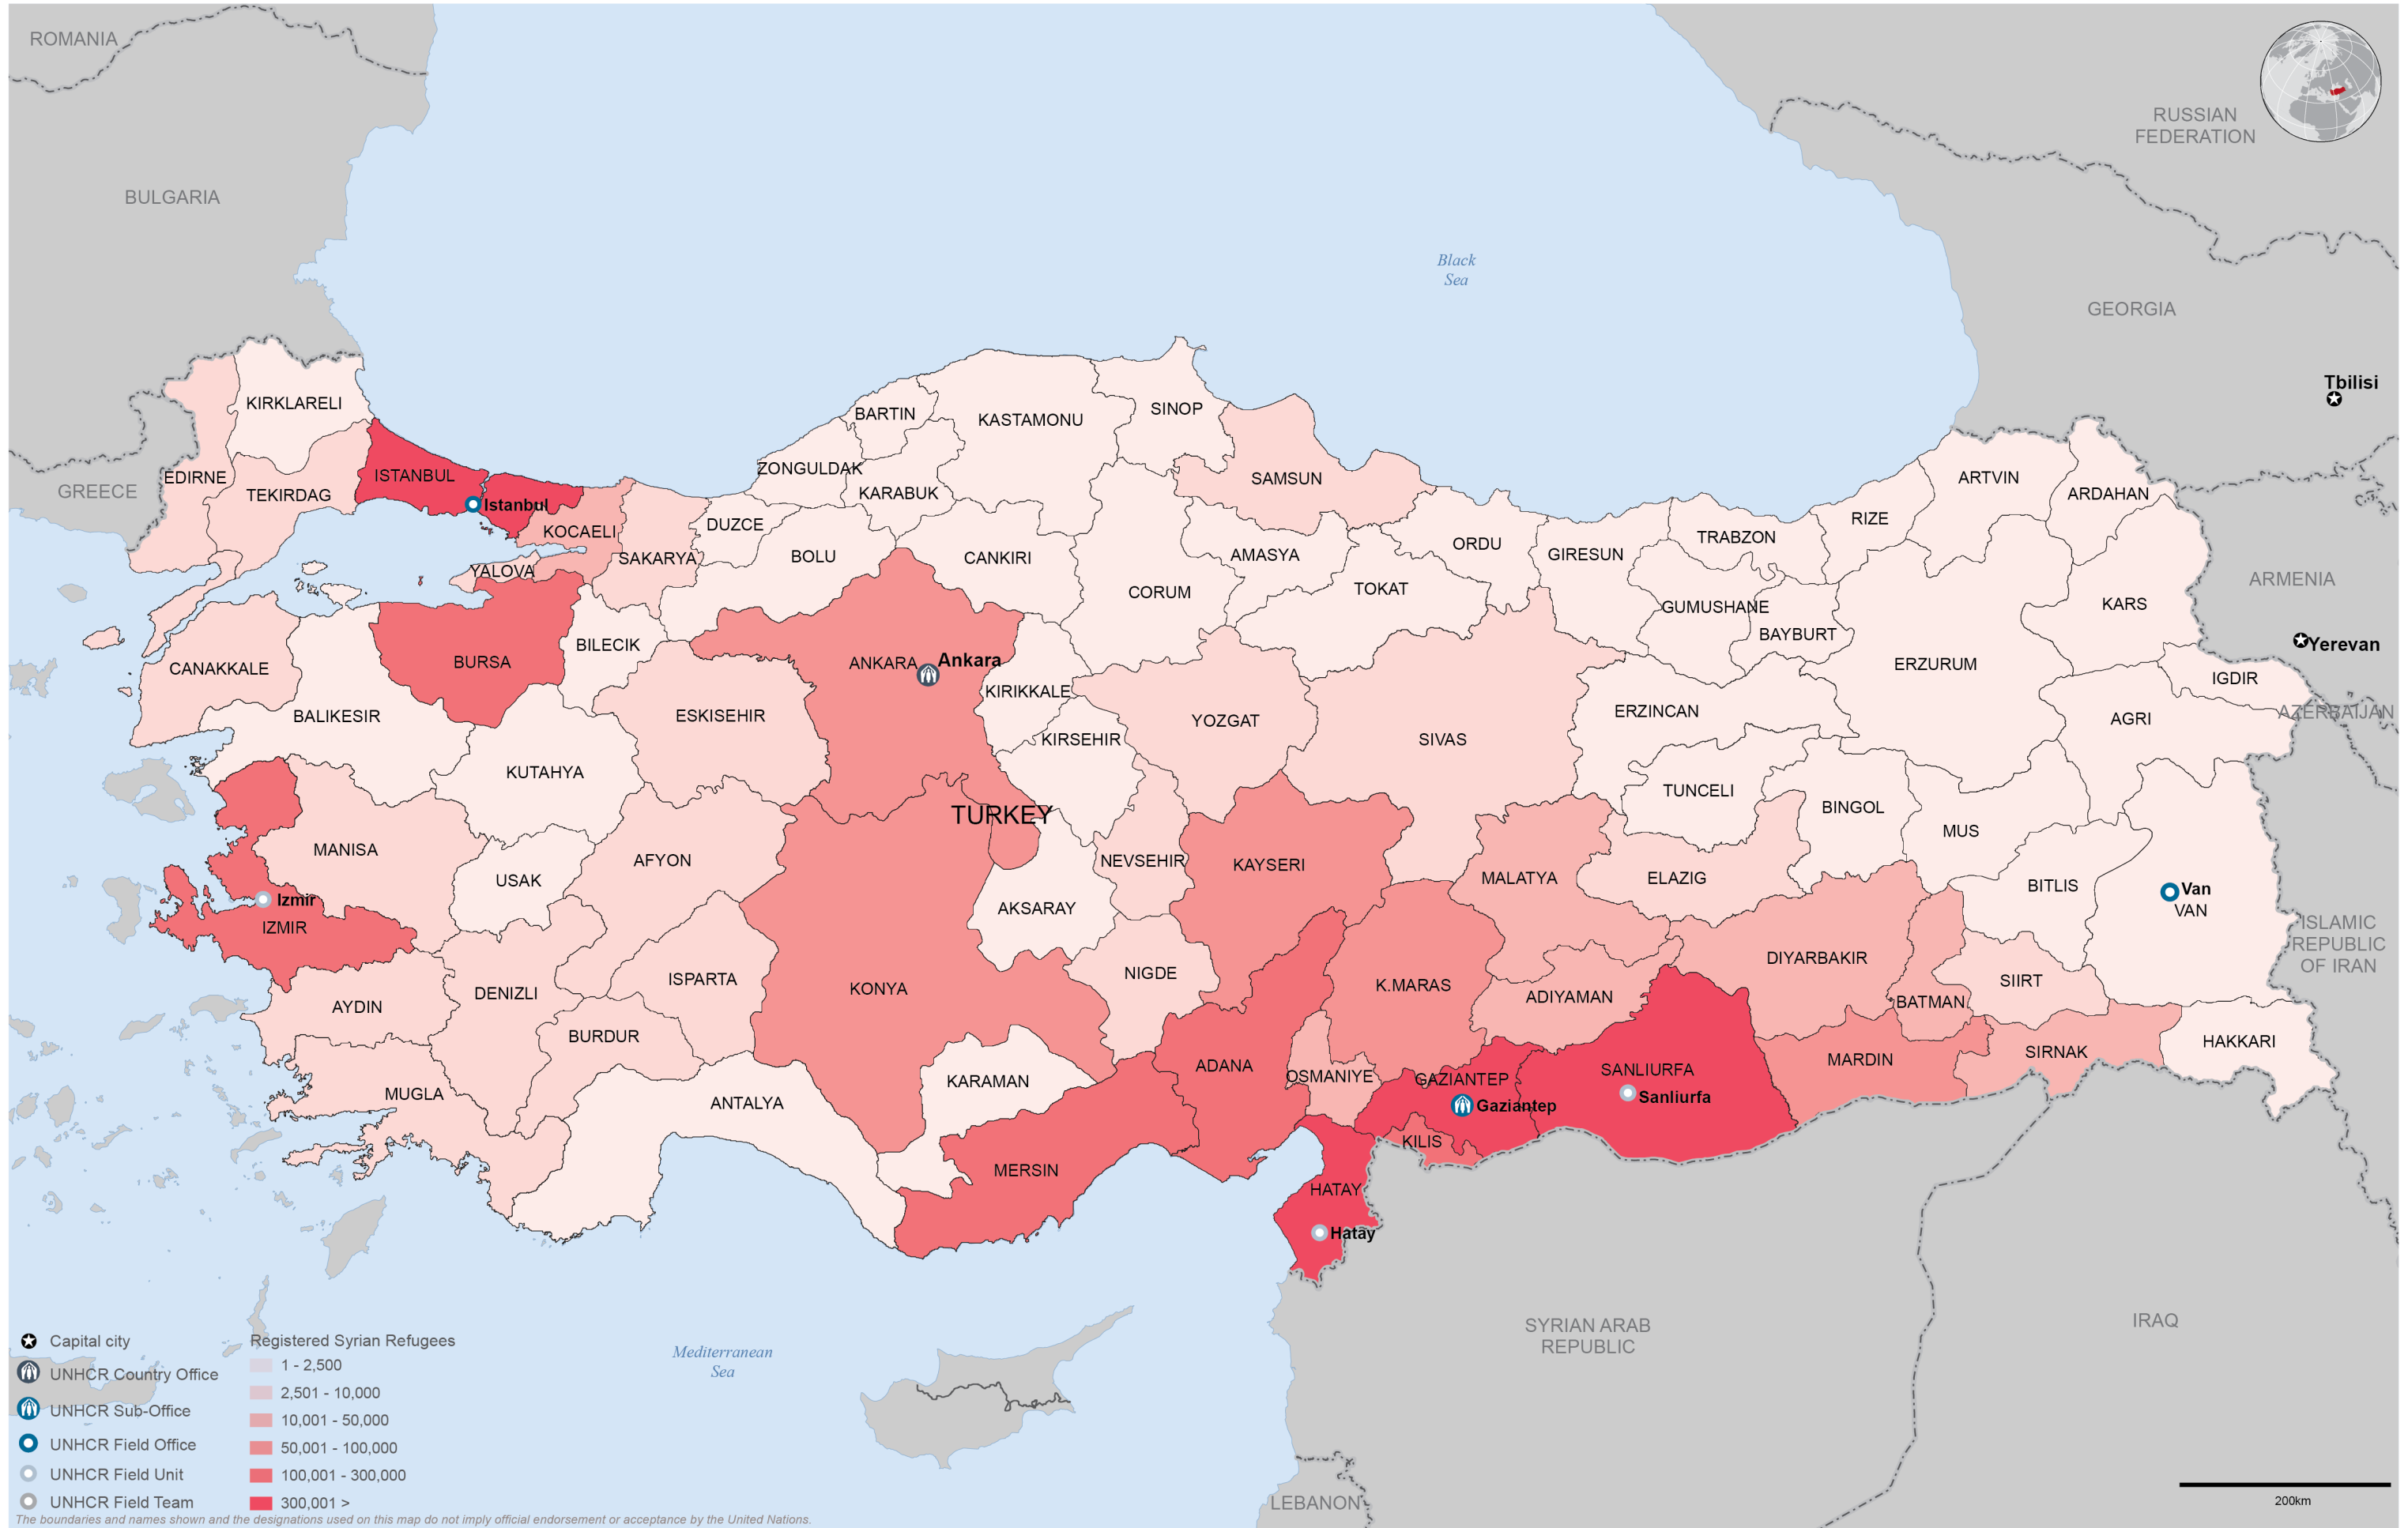

Turkey

Provincial Breakdown Syrian Refugees in Turkey

as of 29 June 2017

★ Capital city
🏠 UNHCR Country Office
🏢 UNHCR Sub-Office
👤 UNHCR Field Office
👤 UNHCR Field Unit
👤 UNHCR Field Team

Registered Syrian Refugees
 1 - 2,500
 2,501 - 10,000
 10,001 - 50,000
 50,001 - 100,000
 100,001 - 300,000
 300,001 >

The boundaries and names shown and the designations used on this map do not imply official endorsement or acceptance by the United Nations.

200km