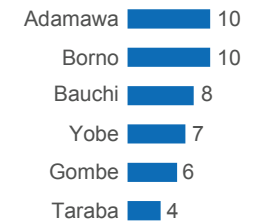

Number of partners per state

Number of partners per sector by state

	0	1-2	3-5	6-10	>10	Total	
Health	4	7	6	4	4	3	11
Shelter	4	3	2	2	1		8
Protection	2	1	1	3	1		6
WASH	3	2	2	2	2	1	6
Food Security	3	3	3	2	1	1	6
Education	2	1		1	1	1	2
Nutrition			2		1		2
CCCM	1	1			1		1
Early Recovery	1	1	1	1	1	1	1
Coord.*	1	1			1		1
Total	10	10	7	8	6	4	

* Coordination

CRITICAL NEEDS

The most urgent needs of people affected by the conflict include protection, shelter, food and access to education and health services for both displaced persons and host communities remains.

The boundaries and names shown and the designations used on this map do not imply official endorsement or acceptance by the United Nations.

Update on: 18 March 2015 Sources: UNCS, NEMA and IOM: DTM as of February 2015, (1) OCHA, UNHCR (<http://data.unhcr.org>), ACLED database as 21 February 2015.

Feedback: ochanigeria@gmail.com www.humanitarianresponse.info/operations/nigeria www.unocha.org www.reliefweb.int