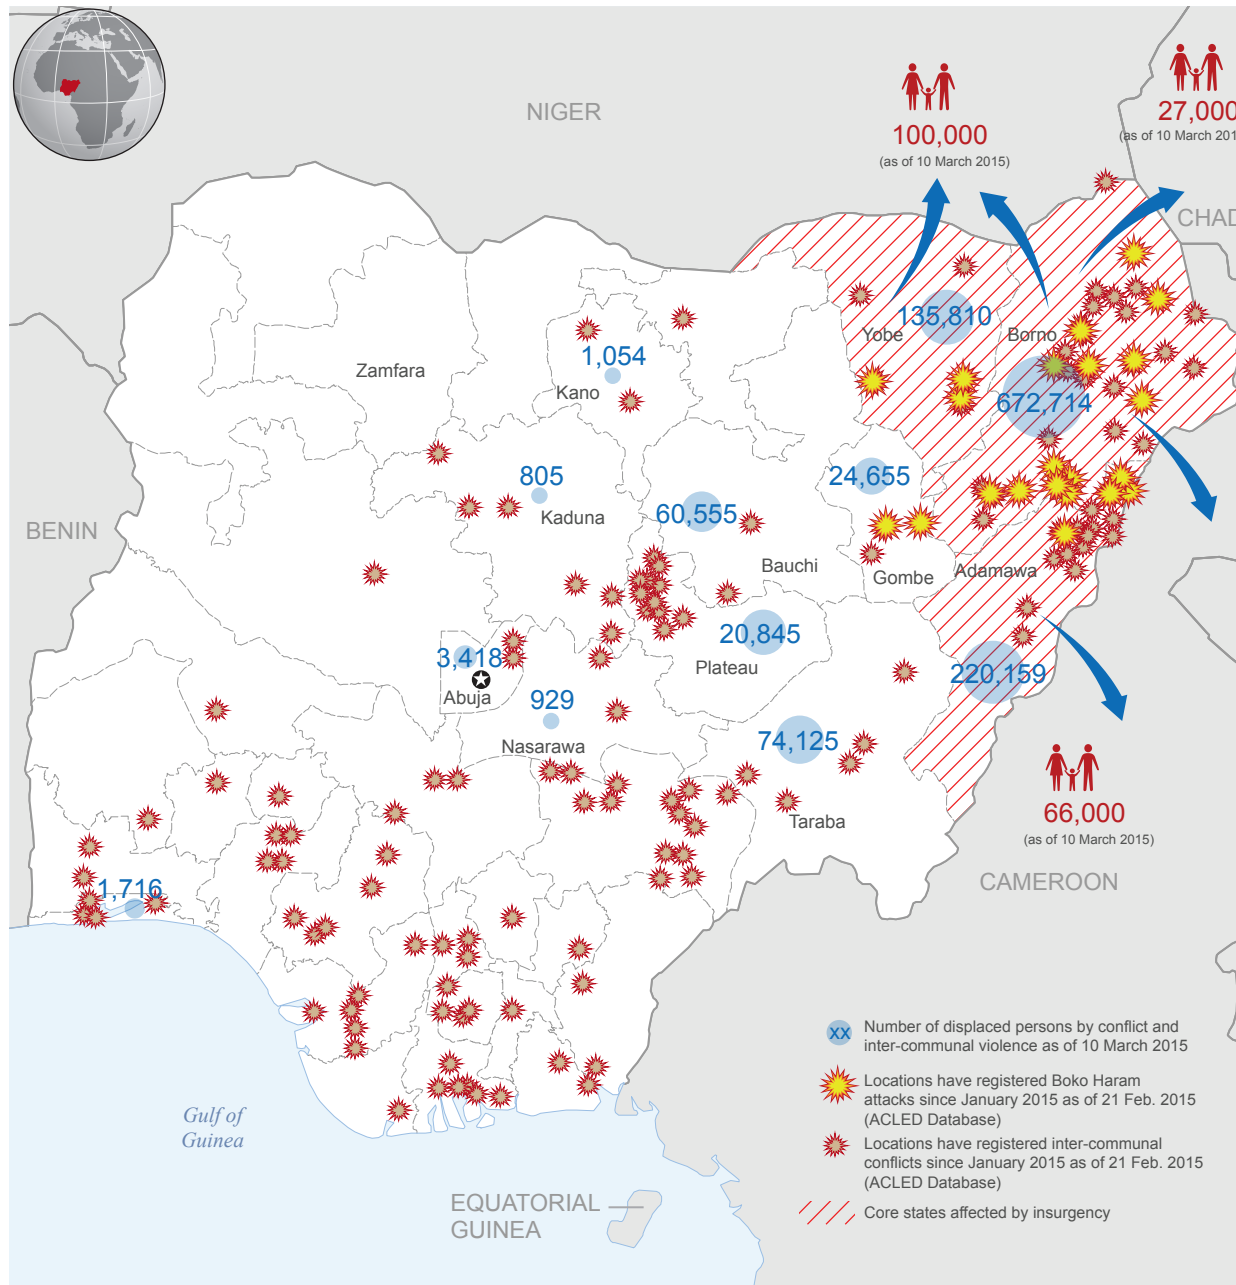

Conflict in the North-East of Nigeria has escalated in recent months with more than 1.2 million internally displaced persons (IDP) in need of humanitarian assistance as of 4 March 2015, as registered by the National Emergency Management Agency (NEMA). In addition, some 194,000¹ refugees, returnees and stranded migrants have fled to neighboring countries to seek safety from the violence and inter-communal violence in North-Central Nigeria continues to have a humanitarian impact

DISPLACEMENT

1.2 million

Estimated internally displaced people by conflict and inter-communal violence as of 04 March 2015

194,000

People fled to neighbouring countries including refugees, returnees and stranded migrants as 10 March 2015

ACTORS RESPONDING

20 humanitarian actors, including the United Nations, the Red Cross/Red Crescent Movement and International NGOs and the National Emergency Management Agency are responding to the humanitarian needs in the three states under recurrent Boko Haram attacks and the surrounding states in the North-east.

Number of partners per state

Number of partners per sector by state

	0	1-2	3-5	6-10	>10	Total	
Health	4	7	6	4	4	3	11
Shelter	4	3	2	2	1		8
Protection	2	1	1	3	1		6
WASH	3	2	2	2	2	1	6
Food Security	3	3	3	2	1	1	6
Education	2	1		1	1	1	2
Nutrition			2		1		2
CCCM	1	1			1		1
Early Recovery	1	1	1	1	1	1	1
Coord.*	1	1			1		1
Total	10	10	7	8	6	4	