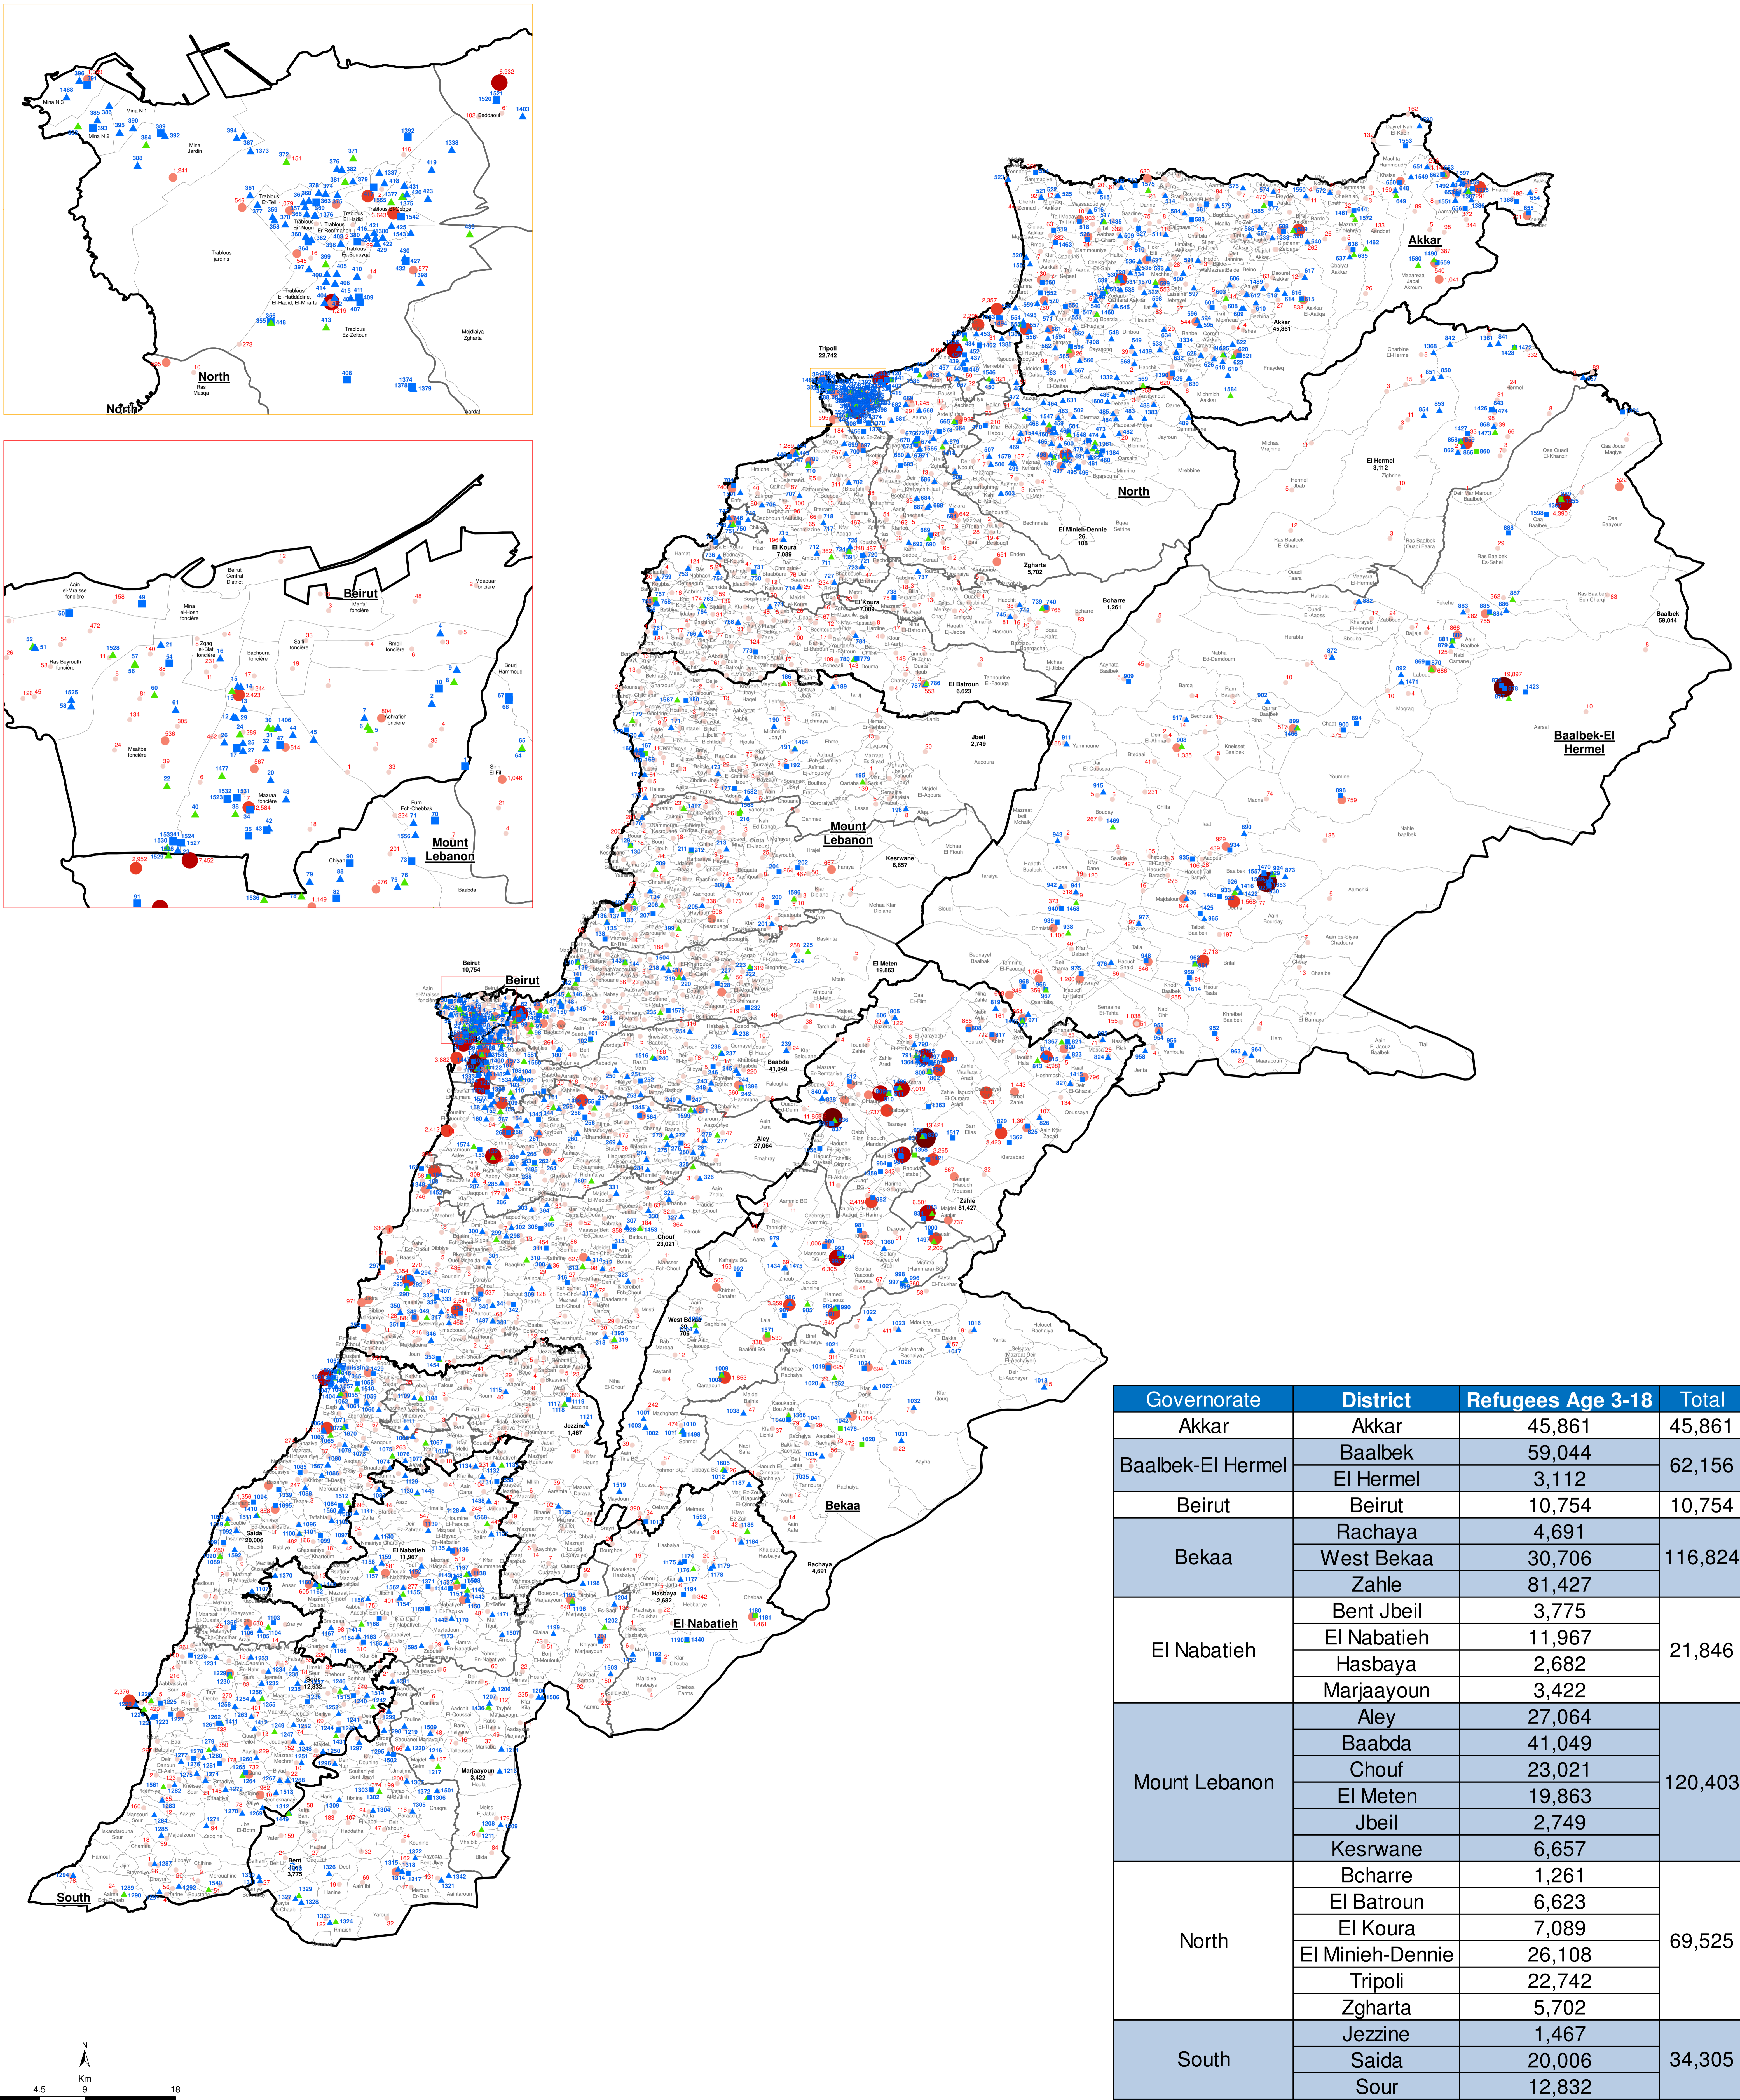

SYRIA REFUGEE RESPONSE
School Aged Children (3 to 18) vs Distribution of Public Schools, Second shift Public Schools
as of 29 September 2016

This map has been produced by the Inter-Agency Information Management Unit of UNHCR based on maps and material provided by the Government of Lebanon for operational purposes. It does not constitute an official United Nations map. The designations employed and the presentation of material on this map do not imply the expression of any opinion whatsoever on the part of the Secretariat of the United Nations concerning the legal status of any country, territory, city or area or of its authorities, or concerning the delimitation of its frontiers or boundaries.

Data Sources:
- Refugee population and location data by UNHCR as of 30 June 2016. For more information on refugee data, contact Diana El Habr at elhabr@unhcr.org
GIS & Mapping by UNHCR.
For more information about mapping, contact Maroun Sader at sader@unhcr.org