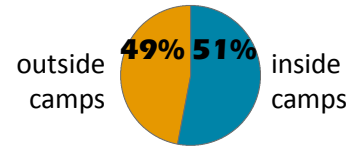

Large numbers of Palestine refugees from Syria have taken refuge in Lebanon since the beginning of the Syrian crisis. By 14 February 2014, 52 400 PRS were recorded with the UNRWA Lebanon field office. They are living inside official camps or in other gatherings and cities.

PRS are distributed throughout the 12 UNRWA official camps, and in other gatherings and cities in the 5 areas.

- gatherings
- camps
- camps and gatherings in syria