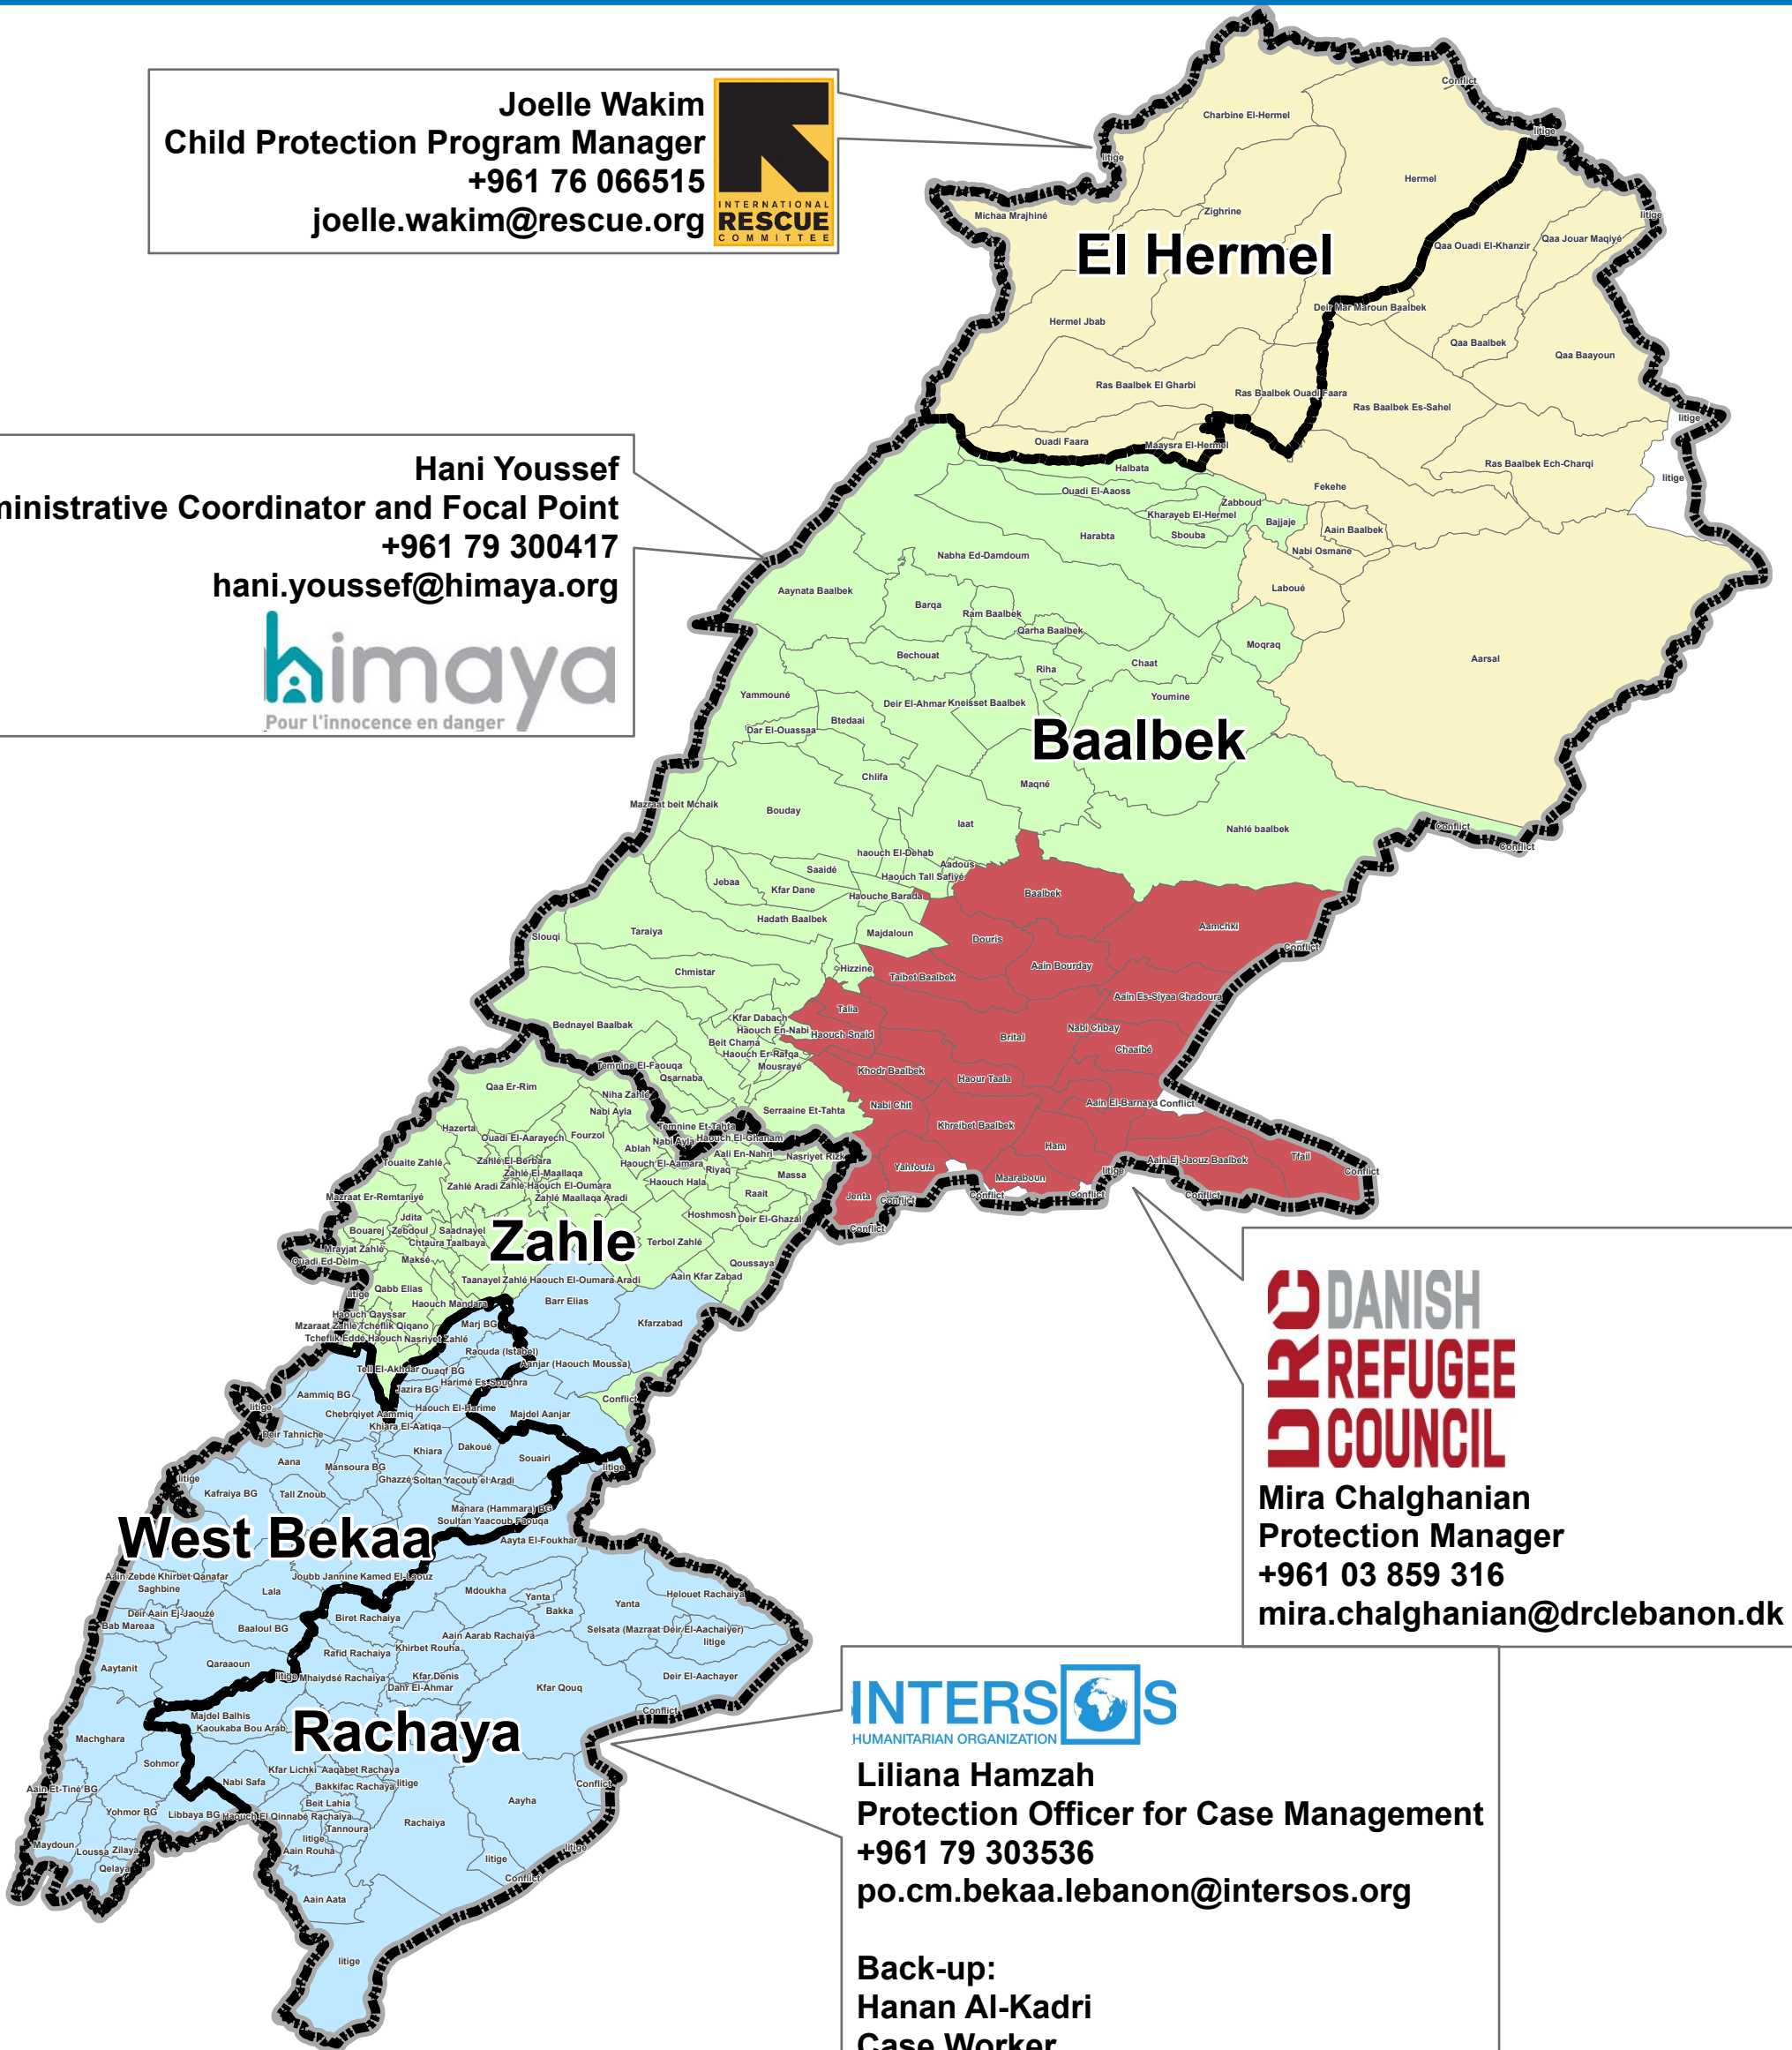

Joelle Wakim
Child Protection Program Manager
+961 76 066515
joelle.wakim@rescue.org

Hani Youssef
Administrative Coordinator and Focal Point
+961 79 300417
hani.youssef@himaya.org

DANISH REFUGEE COUNCIL

Mira Chalghanian
Protection Manager
+961 03 859 316
mira.chalghanian@drclbanon.dk

INTERSOS
HUMANITARIAN ORGANIZATION

Liliana Hamzah
Protection Officer for Case Management
+961 79 303536
po.cm.bekaa.lebanon@intersos.org

Back-up:
Hanan Al-Kadri
Case Worker
+961 79 303528
em.cw1.intersos@gmail.com

- IRC
- Himaya
- DRC
- Intersos
- Mohafaza
- Caza
- Cadasters