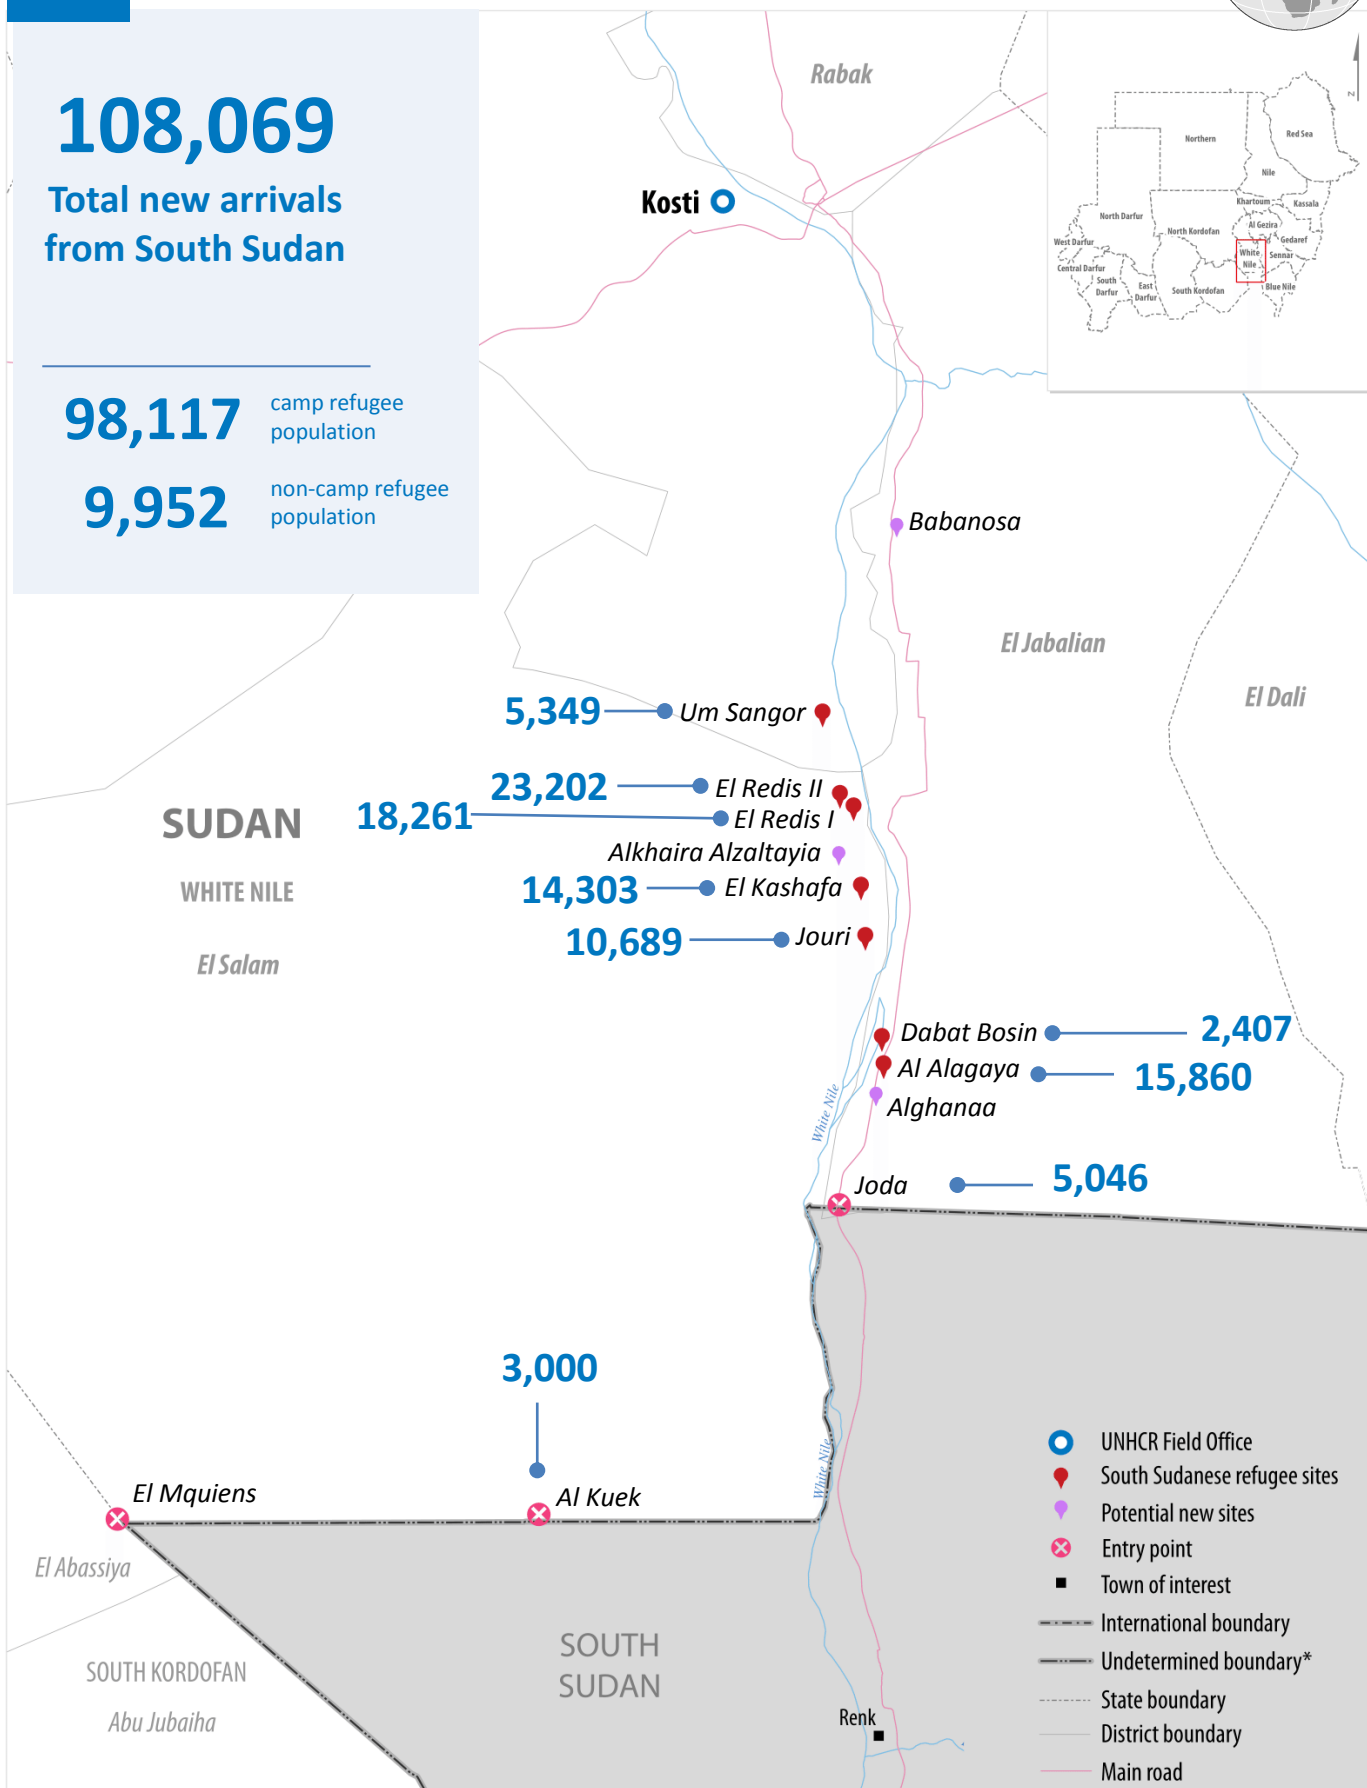

## 108,069

Total new arrivals from South Sudan

98,117 camp refugee population

9,952 non-camp refugee population

The boundaries and names shown and the designations used on this map do not imply official endorsement or acceptance by the United Nations. \* Final boundary between the Republic of Sudan and the Republic of South Sudan has not yet been determined.  
Sources: UNHCR, GoS, SRC, UNCS, UNDP