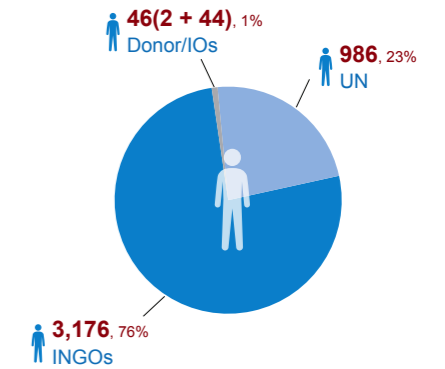

Aid workers per organisation