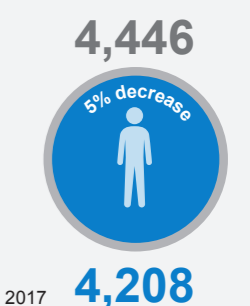

Staff in UN, INGOs & IOs in Darfur in 2016 & 2017