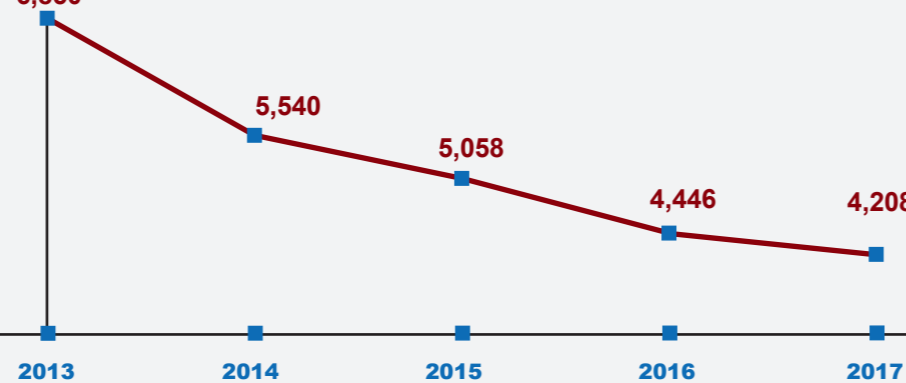

6,850 Aid workers in international organisations in Darfur since 2013