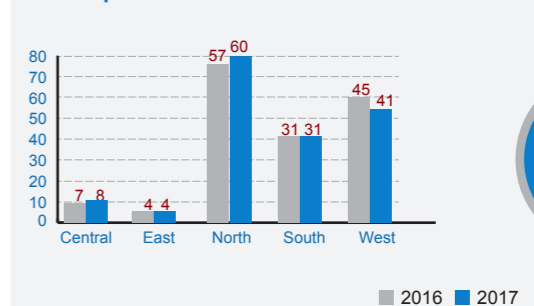

International aid workers in Darfur per state 2015 & 2016