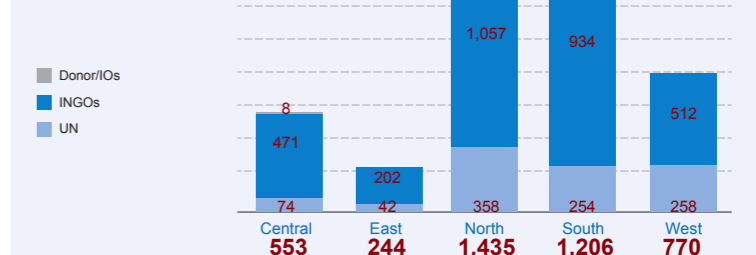

Aid workers per state & per organisation