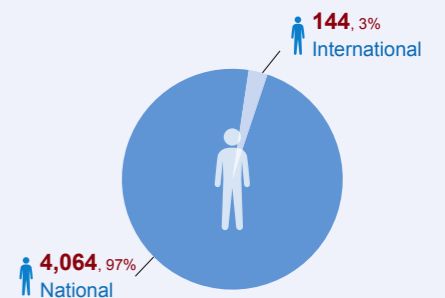

National vs. international staff