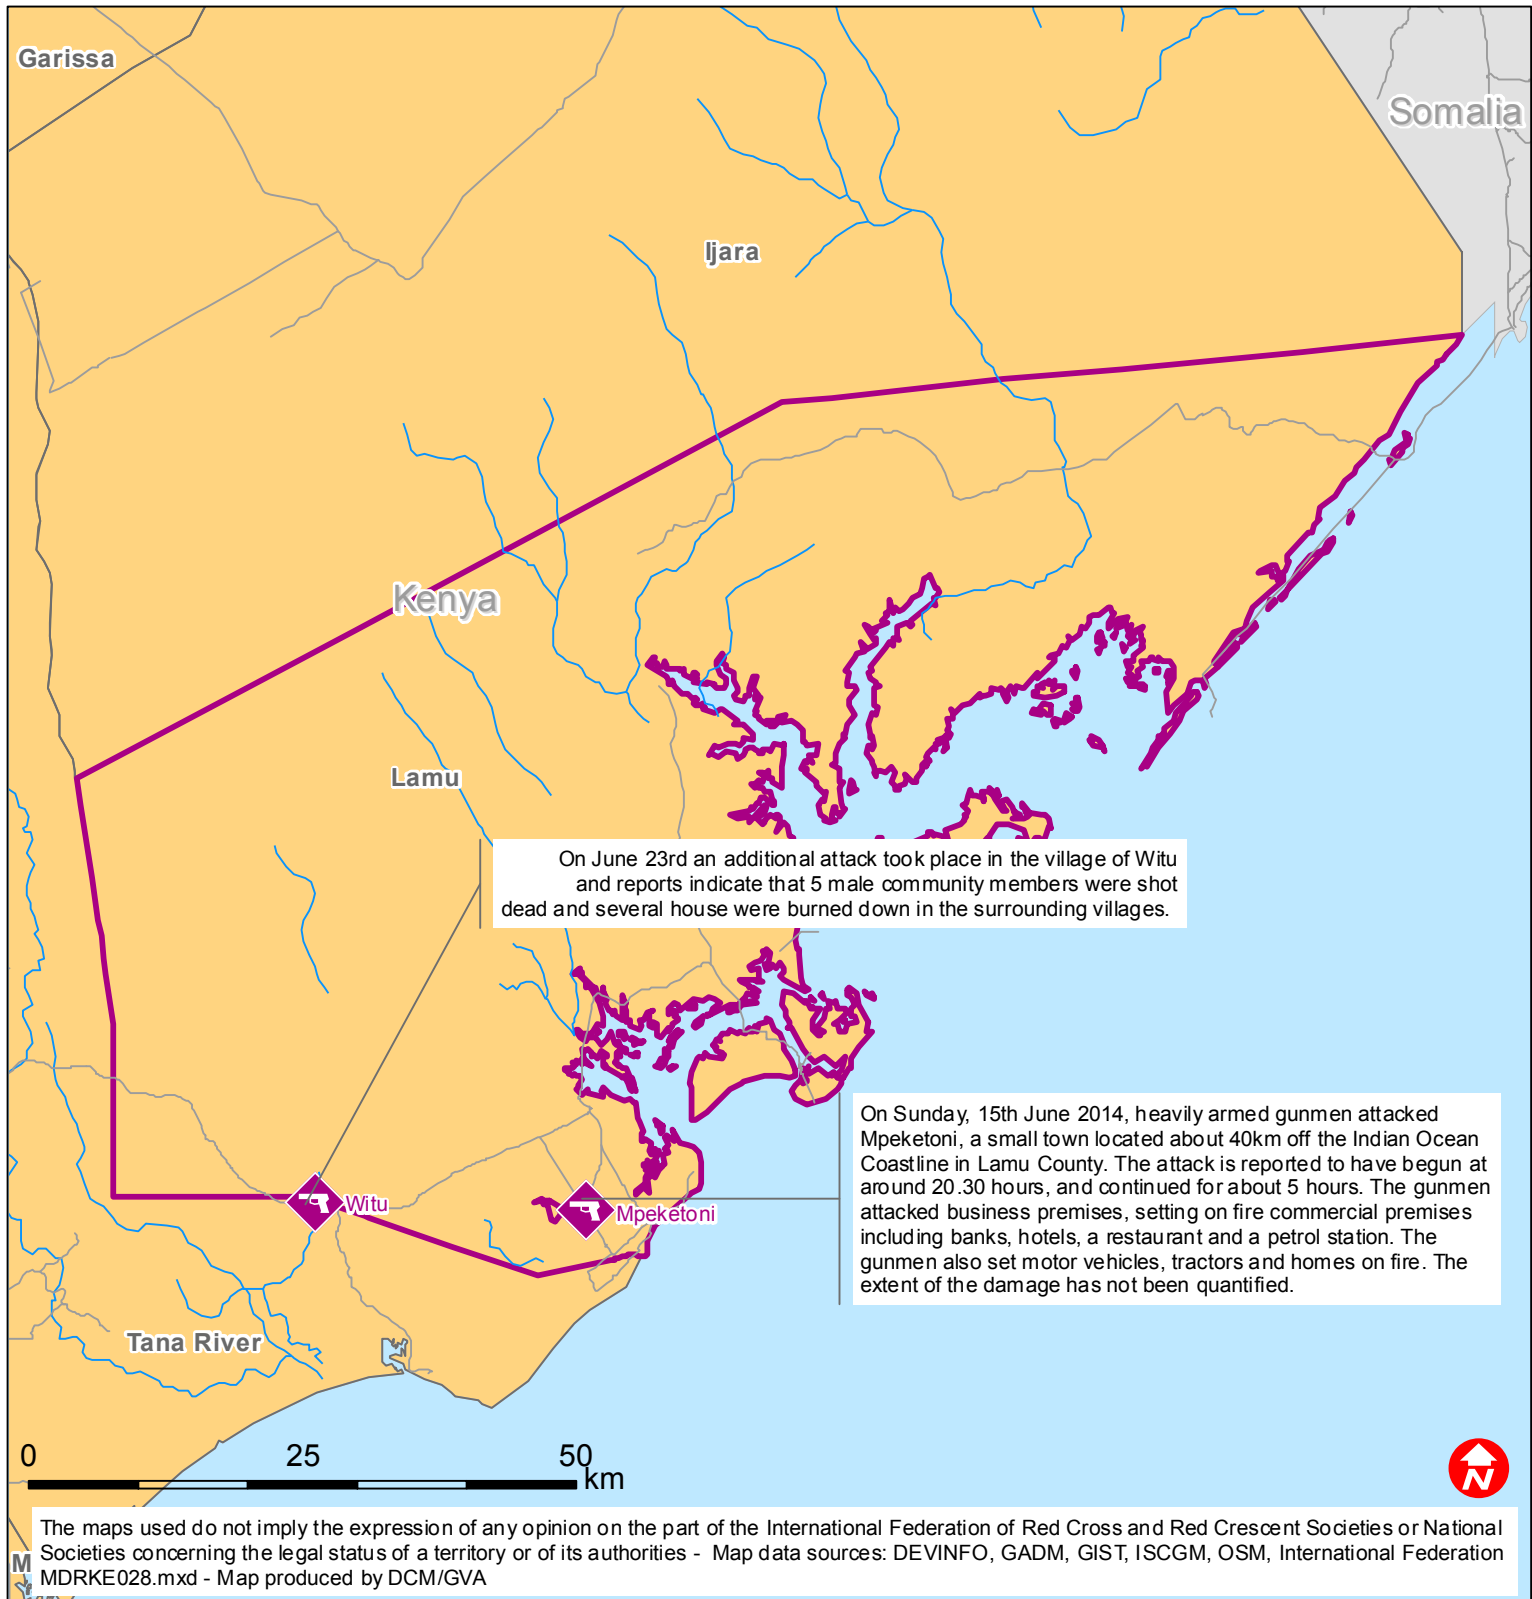

Kenya: Civil unrest

-  Attacks
-  Lamu District