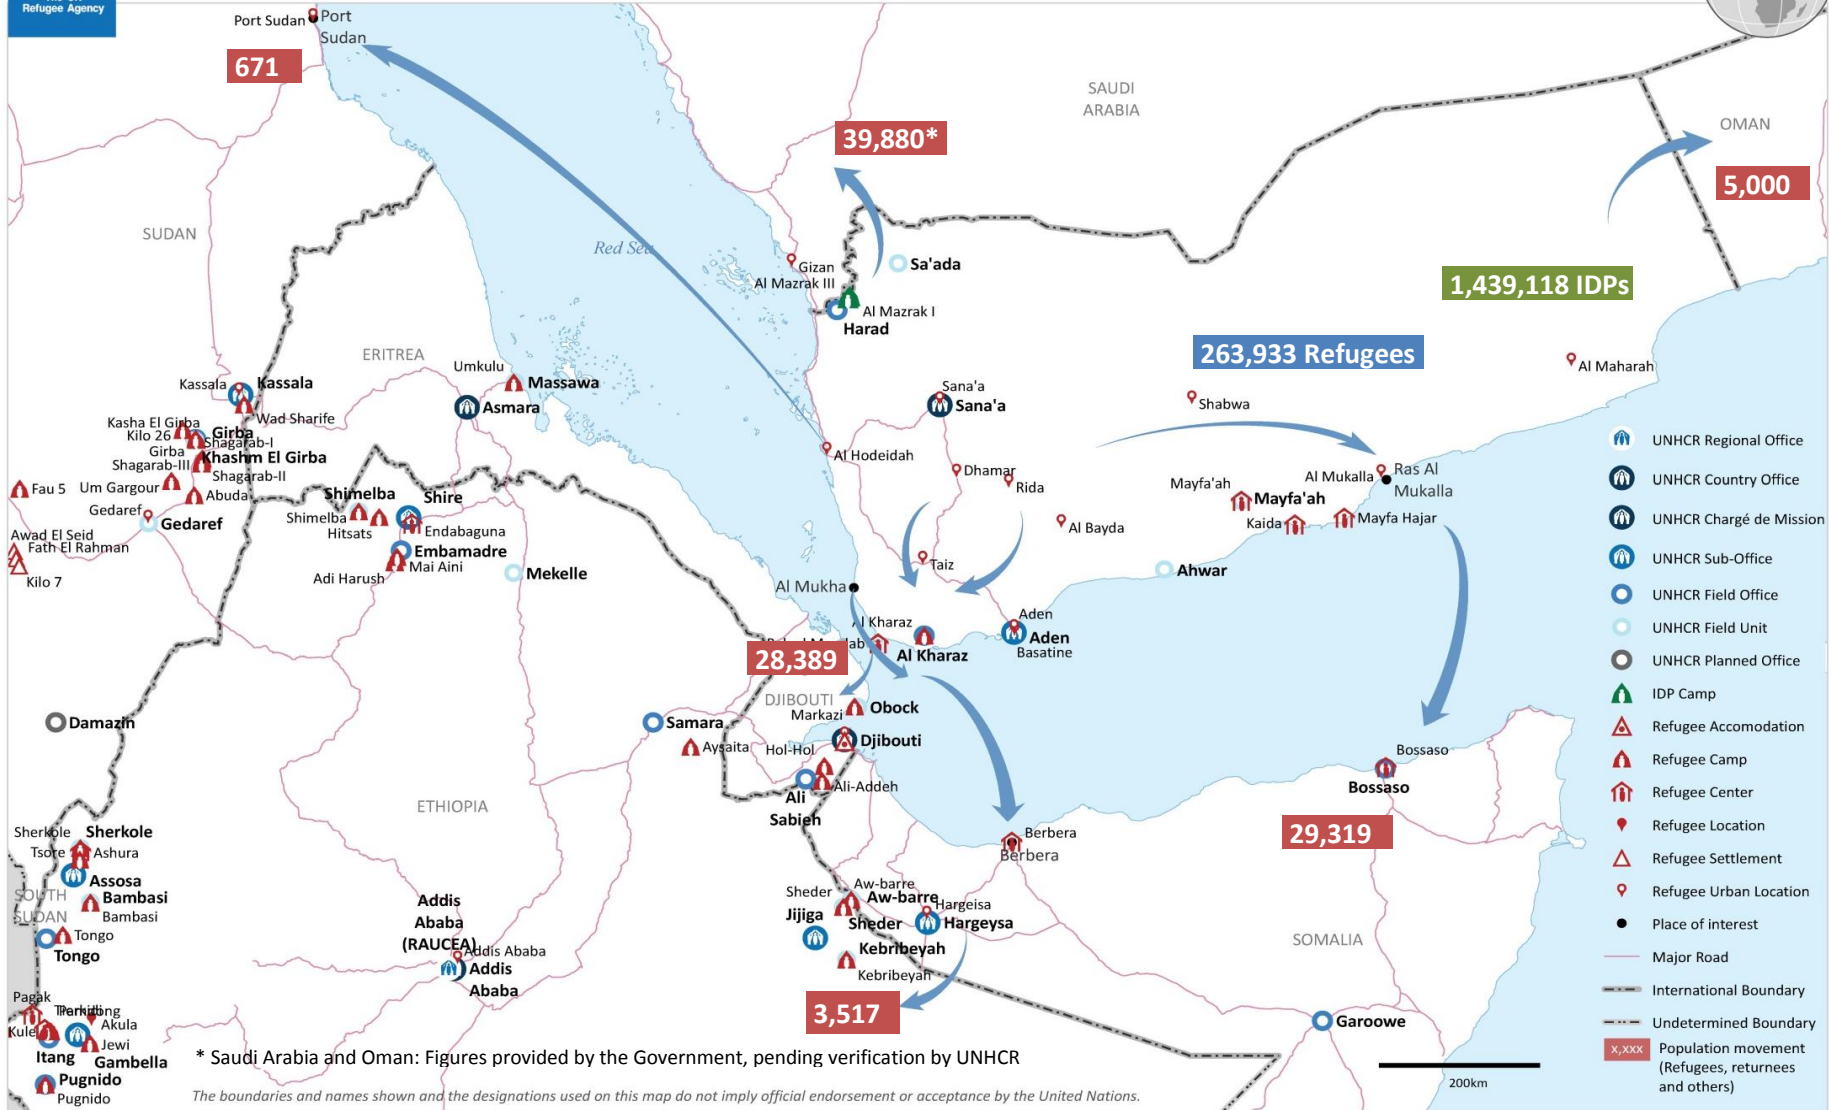

Yemen Situation: Regional Map (total population movement out of Yemen: 106,776)

8 October 2015

- UNHCR Regional Office
- UNHCR Country Office
- UNHCR Chargé de Mission
- UNHCR Sub-Office
- UNHCR Field Office
- UNHCR Field Unit
- UNHCR Planned Office
- IDP Camp
- Refugee Accommodation
- Refugee Camp
- Refugee Center
- Refugee Location
- Refugee Settlement
- Refugee Urban Location
- Place of interest
- Major Road
- International Boundary
- Undetermined Boundary
- Population movement (Refugees, returnees and others)

* Saudi Arabia and Oman: Figures provided by the Government, pending verification by UNHCR

The boundaries and names shown and the designations used on this map do not imply official endorsement or acceptance by the United Nations.