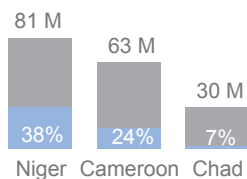

INCIDENTS REPORTED¹

In Nigeria and neighbouring countries, since December 2014

150 Boko Haram related incidents and attacks.

3,473 fatalities

SRP FUNDING STATUS

RRRP FUNDING STATUS²

Affected Areas³

Refugees / Returnees³

Number of fatalities (2015)¹

Number of IDPs³

ESTIMATED DISPLACEMENT³

1.63 M internally displaced persons

Cameroon	81,100
Chad	16,700
Niger	40,700
Nigeria	1,491,700

152,900 refugees

Cameroon	74,000
Chad	14,900
Niger	64,000

94,000 returnees

Cameroon	36,000
Chad	16,400
Niger	41,600

16,000 Nigerian returnees from Lake Chad Islands

Total displacement by country