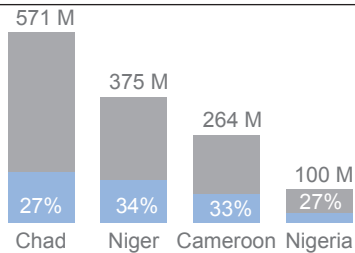

INCIDENTS REPORTED¹

In Nigeria and neighbouring countries, since December 2014

150 Boko Haram related incidents and attacks.

3,473 fatalities

SRP FUNDING STATUS

RRRP FUNDING STATUS²

Affected Areas³

Refugees / Returnees³

Number of fatalities (2015)¹

Number of IDPs³

ESTIMATED DISPLACEMENT³

1.63 M internally displaced persons

Cameroon	81,100
Chad	16,700
Niger	40,700
Nigeria	1,491,700

152,900 refugees

Cameroon	74,000
Chad	14,900
Niger	64,000

94,000 returnees

Cameroon	36,000
Chad	16,400
Niger	41,600

16,000 Nigerian returnees from Lake Chad Islands

Total displacement by country