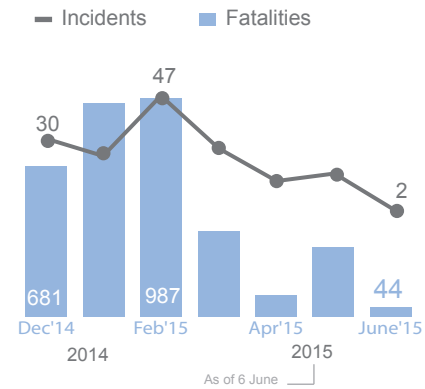

INCIDENTS REPORTED¹

In Nigeria and neighbouring countries, since December 2014

150 Boko Haram related incidents and attacks.

3,473 fatalities

SRP FUNDING STATUS

RRRP FUNDING STATUS²

Affected Areas³

Refugees / Returnees³

Number of fatalities (2015)¹

Number of IDPs³

ESTIMATED DISPLACEMENT³

1.63 M internally displaced persons

Cameroon	81,100
Chad	16,700
Niger	40,700
Nigeria	1,491,700

152,900 refugees

Cameroon	74,000
Chad	14,900
Niger	64,000

94,000 returnees

Cameroon	36,000
Chad	16,400
Niger	41,600

16,000 Nigerian returnees from Lake Chad Islands

Total displacement by country