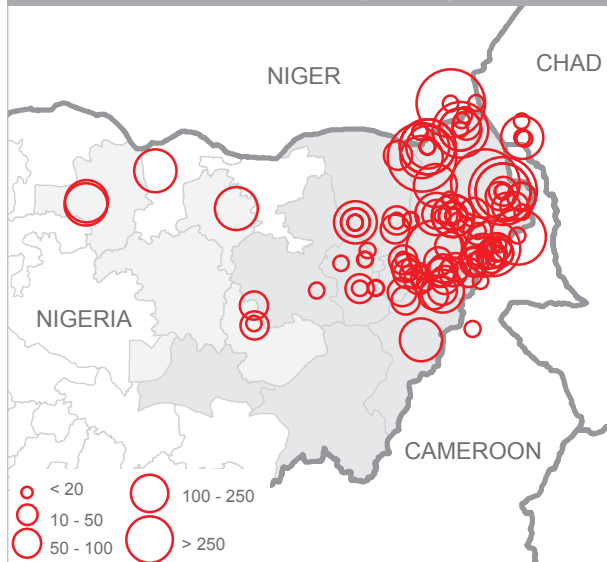

INCIDENTS REPORTED¹

In Nigeria and neighbouring countries, since December 2014

150 Boko Haram related incidents and attacks.

3,473 fatalities

SRP FUNDING STATUS

RRRP FUNDING STATUS²

Affected Areas³

Refugees / Returnees³

Number of fatalities (2015)¹

Number of IDPs³

ESTIMATED DISPLACEMENT³

1.63 M internally displaced persons

Cameroon	81,100
Chad	16,700
Niger	40,700
Nigeria	1,491,700

152,900 refugees

Cameroon	74,000
Chad	14,900
Niger	64,000

94,000 returnees

Cameroon	36,000
Chad	16,400
Niger	41,600

16,000 Nigerian returnees from Lake Chad Islands

Total displacement by country