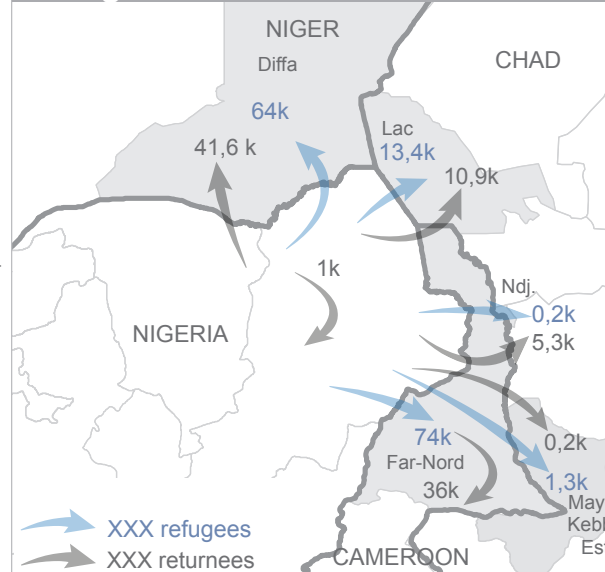

INCIDENTS REPORTED¹

In Nigeria and neighbouring countries, since December 2014

150 Boko Haram related incidents and attacks.

3,473 fatalities

SRP FUNDING STATUS

RRRP FUNDING STATUS²

Affected Areas³

Refugees / Returnees³

Number of fatalities (2015)¹

Number of IDPs³

ESTIMATED DISPLACEMENT³

1.63 M internally displaced persons

Cameroon	81,100
Chad	16,700
Niger	40,700
Nigeria	1,491,700

152,900 refugees

Cameroon	74,000
Chad	14,900
Niger	64,000

94,000 returnees

Cameroon	36,000
Chad	16,400
Niger	41,600

16,000 Nigerian returnees from Lake Chad Islands

Total displacement by country