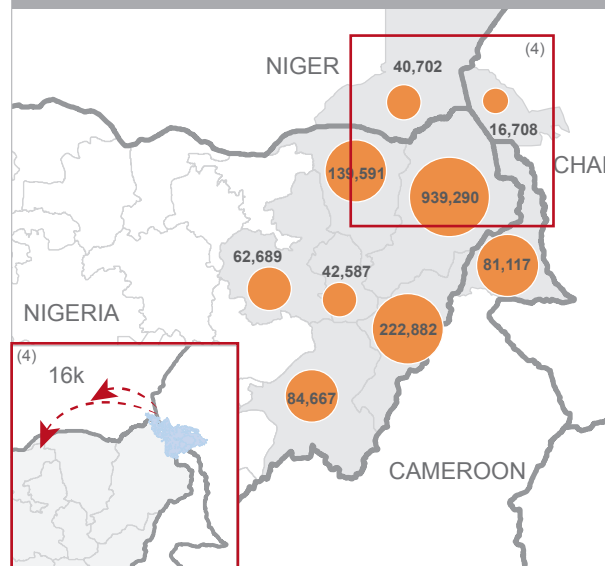

INCIDENTS REPORTED¹

In Nigeria and neighbouring countries, since December 2014

150 Boko Haram related incidents and attacks.

3,473 fatalities

SRP FUNDING STATUS

RRRP FUNDING STATUS²

Affected Areas³

Refugees / Returnees³

Number of fatalities (2015)¹

Number of IDPs³

ESTIMATED DISPLACEMENT³

1.63 M internally displaced persons

Cameroon	81,100
Chad	16,700
Niger	40,700
Nigeria	1,491,700

152,900 refugees

Cameroon	74,000
Chad	14,900
Niger	64,000

94,000 returnees

Cameroon	36,000
Chad	16,400
Niger	41,600

16,000 Nigerian returnees from Lake Chad Islands

Total displacement by country