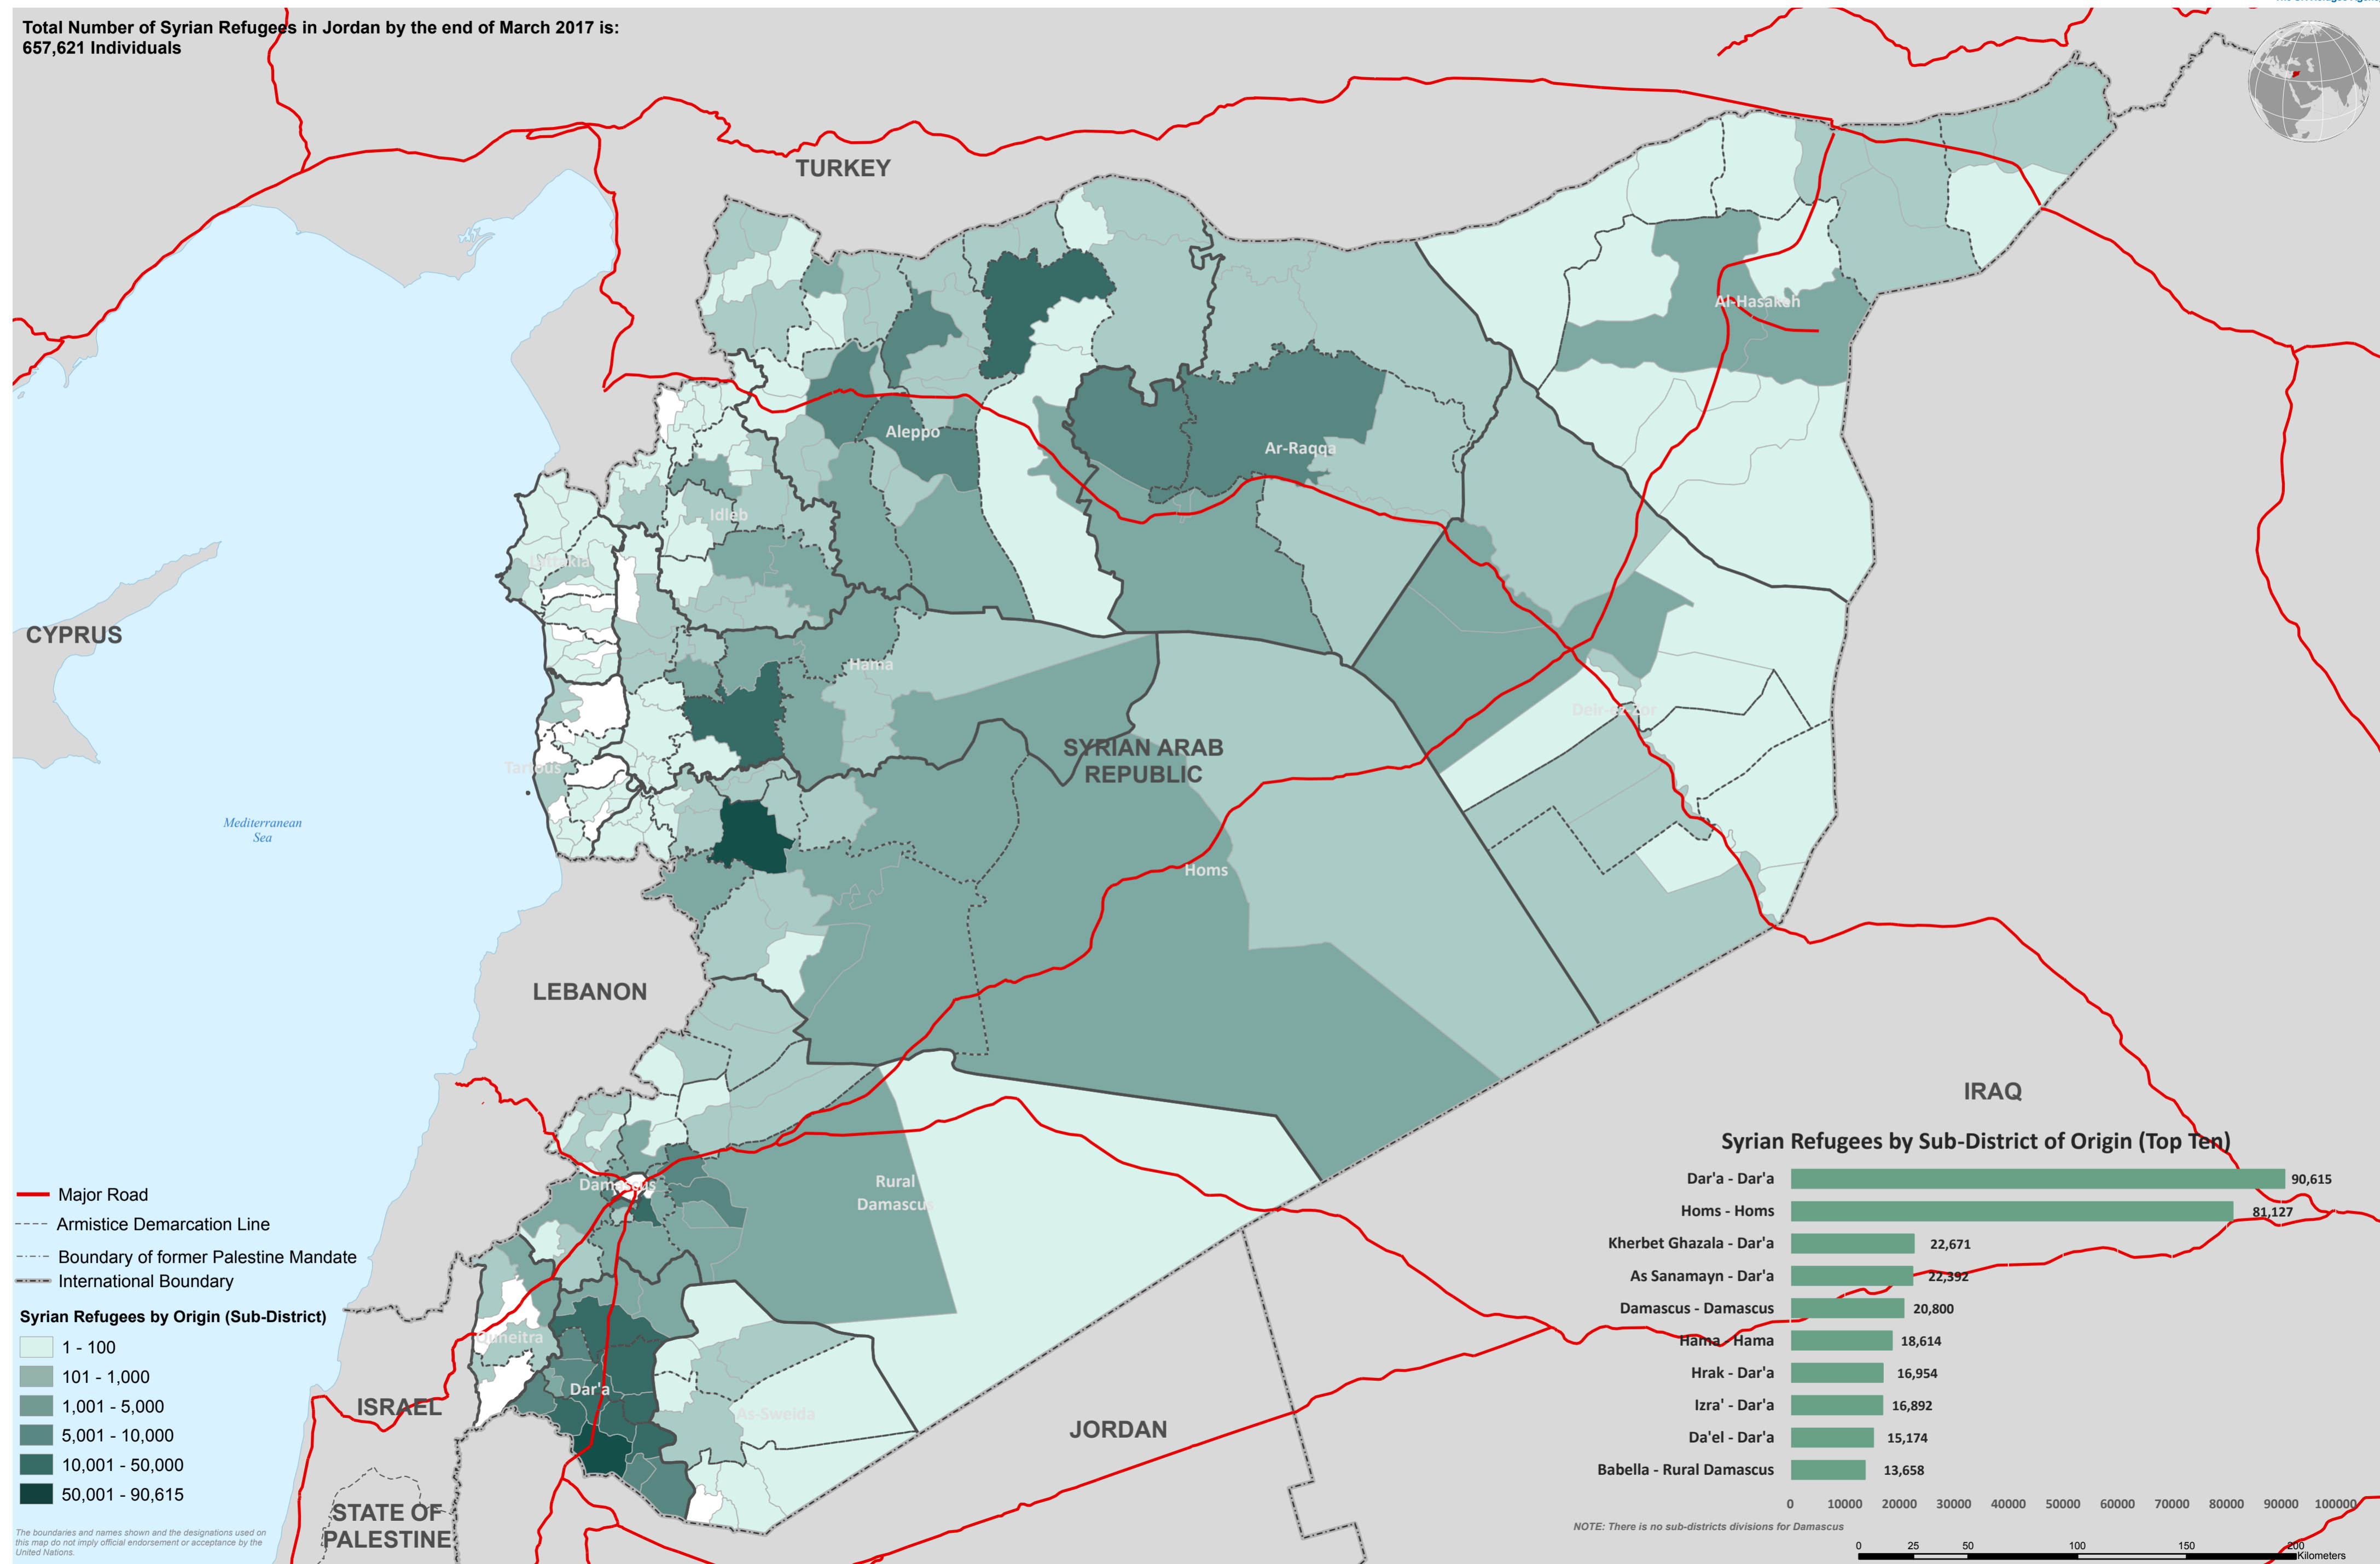

Syrian Refugees in Jordan by Origin (Sub - District Level)

by end of March 2017

Total Number of Syrian Refugees in Jordan by the end of March 2017 is:
657,621 Individuals

- Major Road
- - - Armistice Demarcation Line
- - - Boundary of former Palestine Mandate
- International Boundary

Syrian Refugees by Origin (Sub-District)

- 1 - 100
- 101 - 1,000
- 1,001 - 5,000
- 5,001 - 10,000
- 10,001 - 50,000
- 50,001 - 90,615

Syrian Refugees by Sub-District of Origin (Top Ten)

Dar'a - Dar'a	90,615
Homs - Homs	81,127
Kherbet Ghazala - Dar'a	22,671
As Sanamayn - Dar'a	22,392
Damascus - Damascus	20,800
Hama - Hama	18,614
Hrak - Dar'a	16,954
Izra' - Dar'a	16,892
Da'el - Dar'a	15,174
Babella - Rural Damascus	13,658

NOTE: There is no sub-districts divisions for Damascus