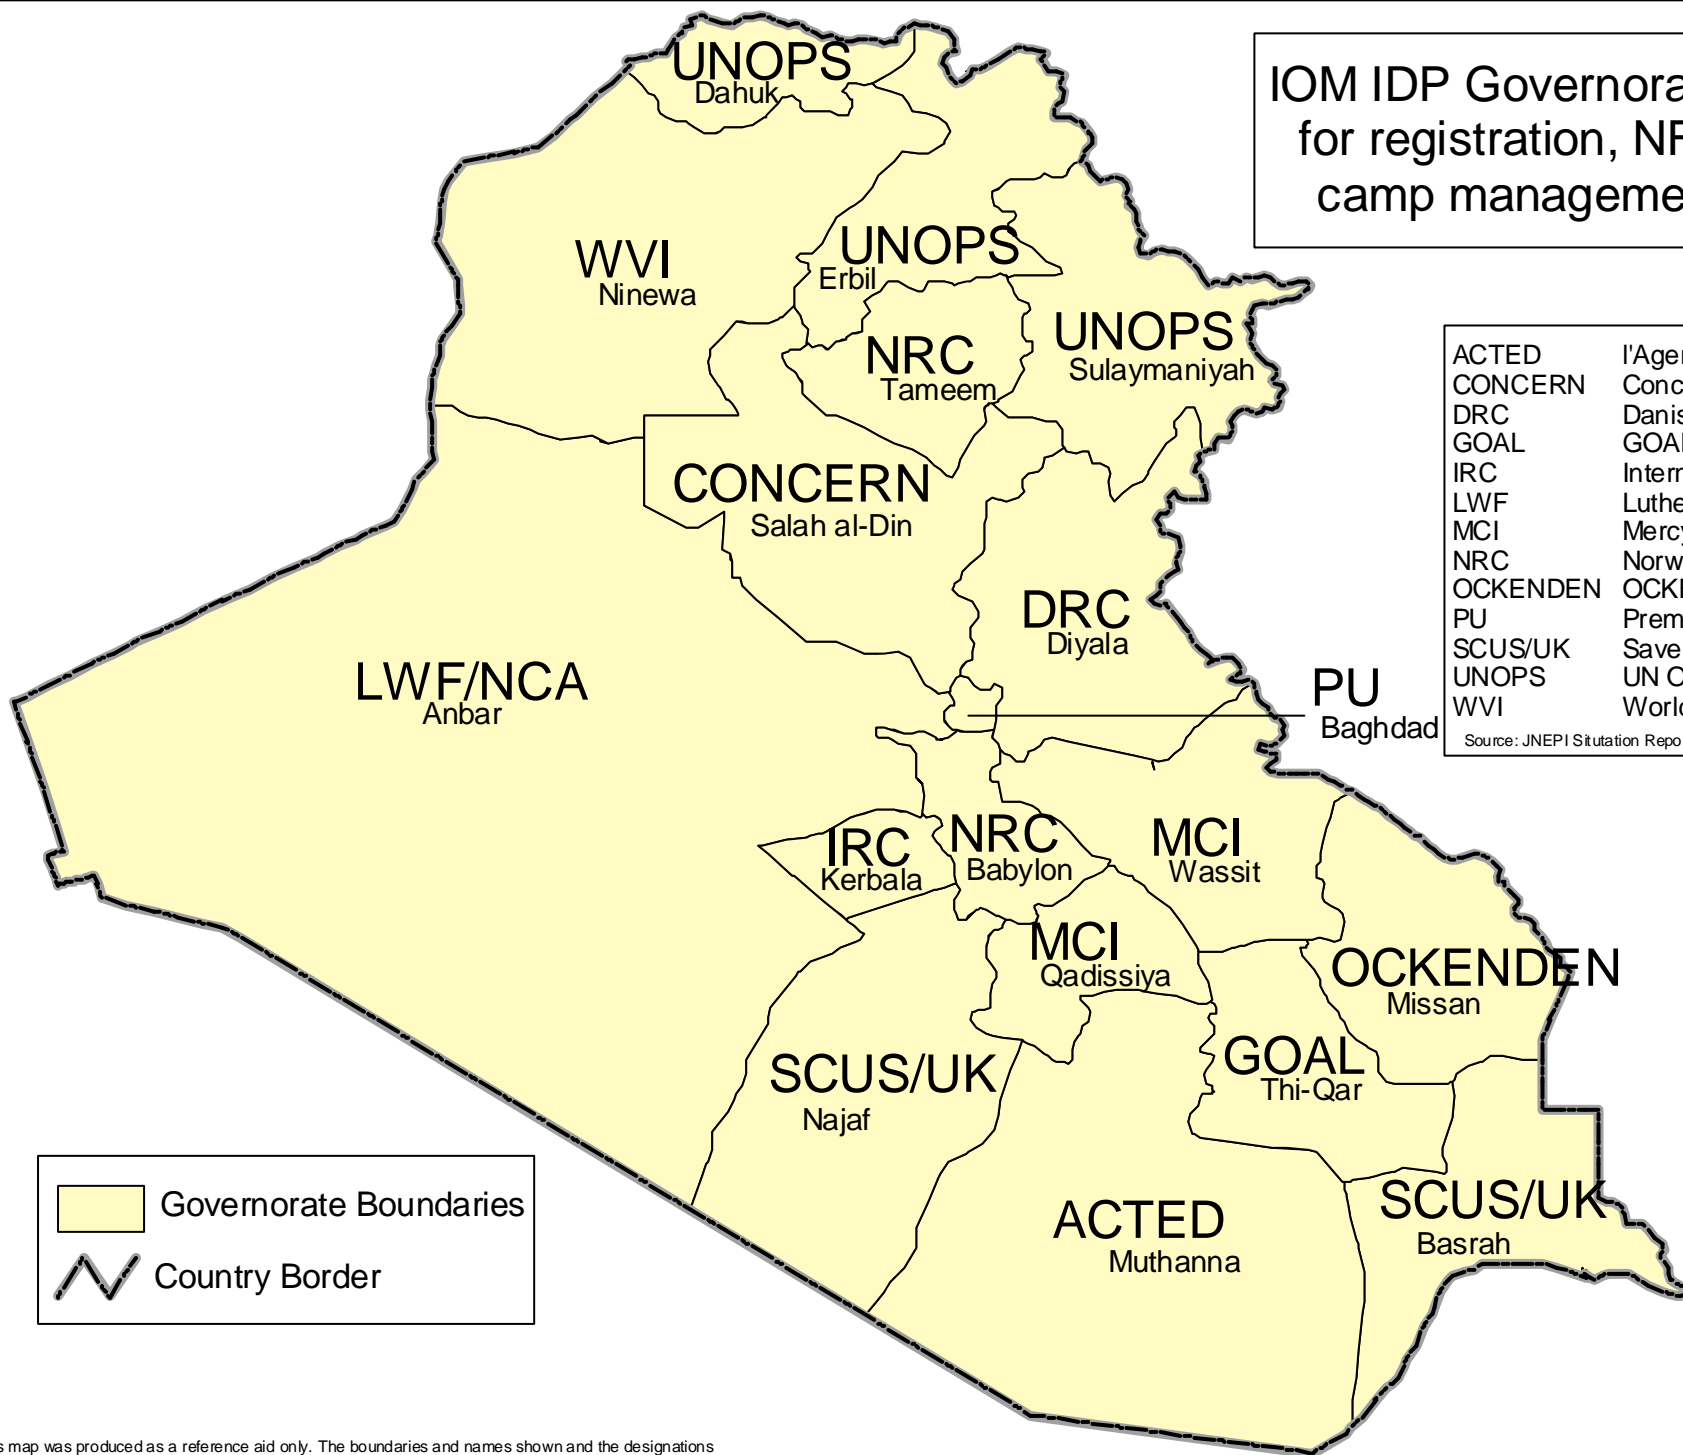

IOM IDP Governorate Focal Points
for registration, NFI assistance,
camp management and return

ACTED	l'Agence Coopération Tech. et Dévelop.
CONCERN	Concern Worldwide
DRC	Danish Refugee Council
GOAL	GOAL
IRC	International Rescue Committee
LWF	Lutheran World Federation
MCI	Mercy Corps International
NRC	Norwegian Refugee Council
OCKENDEN	OCKENDEN
PU	Premiere Urgence
SCUS/UK	Save the Children US and UK
UNOPS	UN Office for Project Services
WVI	World Vision International

Source: JNEPI Stituation Report April 23, 2003

 Governorate Boundaries
 Country Border

HIC Map Reference 101

Humanitarian
Coordinator for Iraq

This map was produced as a reference aid only. The boundaries and names shown and the designations used on this map do not imply official endorsement or acceptance by the United Nations