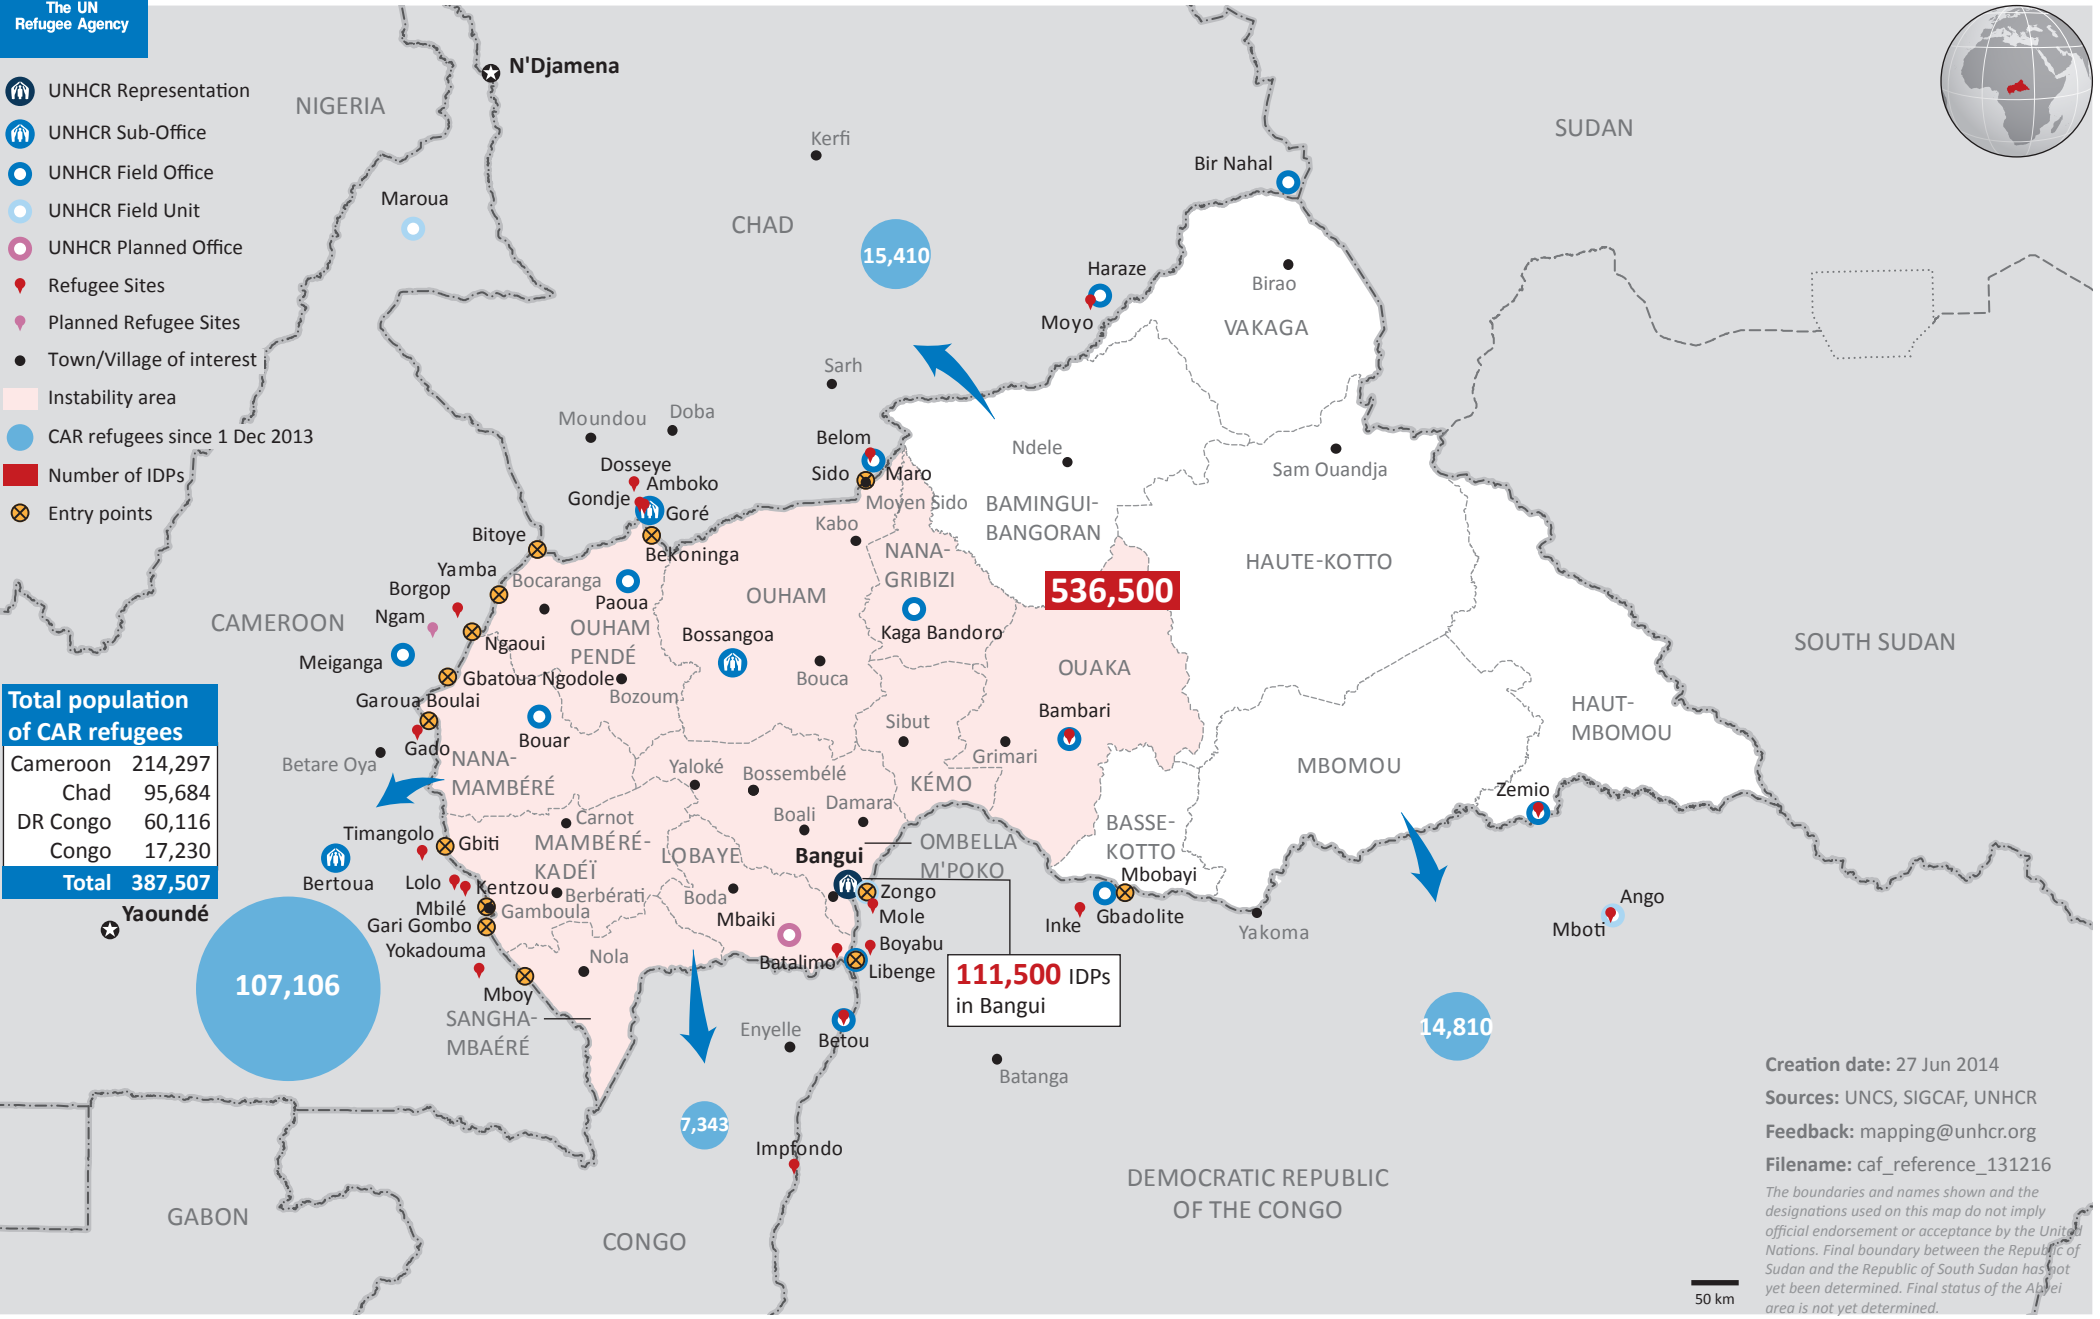

Central African Republic Emergency Situation

as of 27 June 2014

UNHCR Regional Bureau for Africa

- UNHCR Representation
- UNHCR Sub-Office
- UNHCR Field Office
- UNHCR Field Unit
- UNHCR Planned Office
- Refugee Sites
- Planned Refugee Sites
- Town/Village of interest
- Instability area
- CAR refugees since 1 Dec 2013
- Number of IDPs
- Entry points

Total population of CAR refugees	
Cameroon	214,297
Chad	95,684
DR Congo	60,116
Congo	17,230
Total	387,507

Creation date: 27 Jun 2014
 Sources: UNCS, SIGCAF, UNHCR
 Feedback: mapping@unhcr.org
 Filename: caf_reference_131216

The boundaries and names shown and the designations used on this map do not imply official endorsement or acceptance by the United Nations. Final boundary between the Republic of Sudan and the Republic of South Sudan has not yet been determined. Final status of the Abyei area is not yet determined.