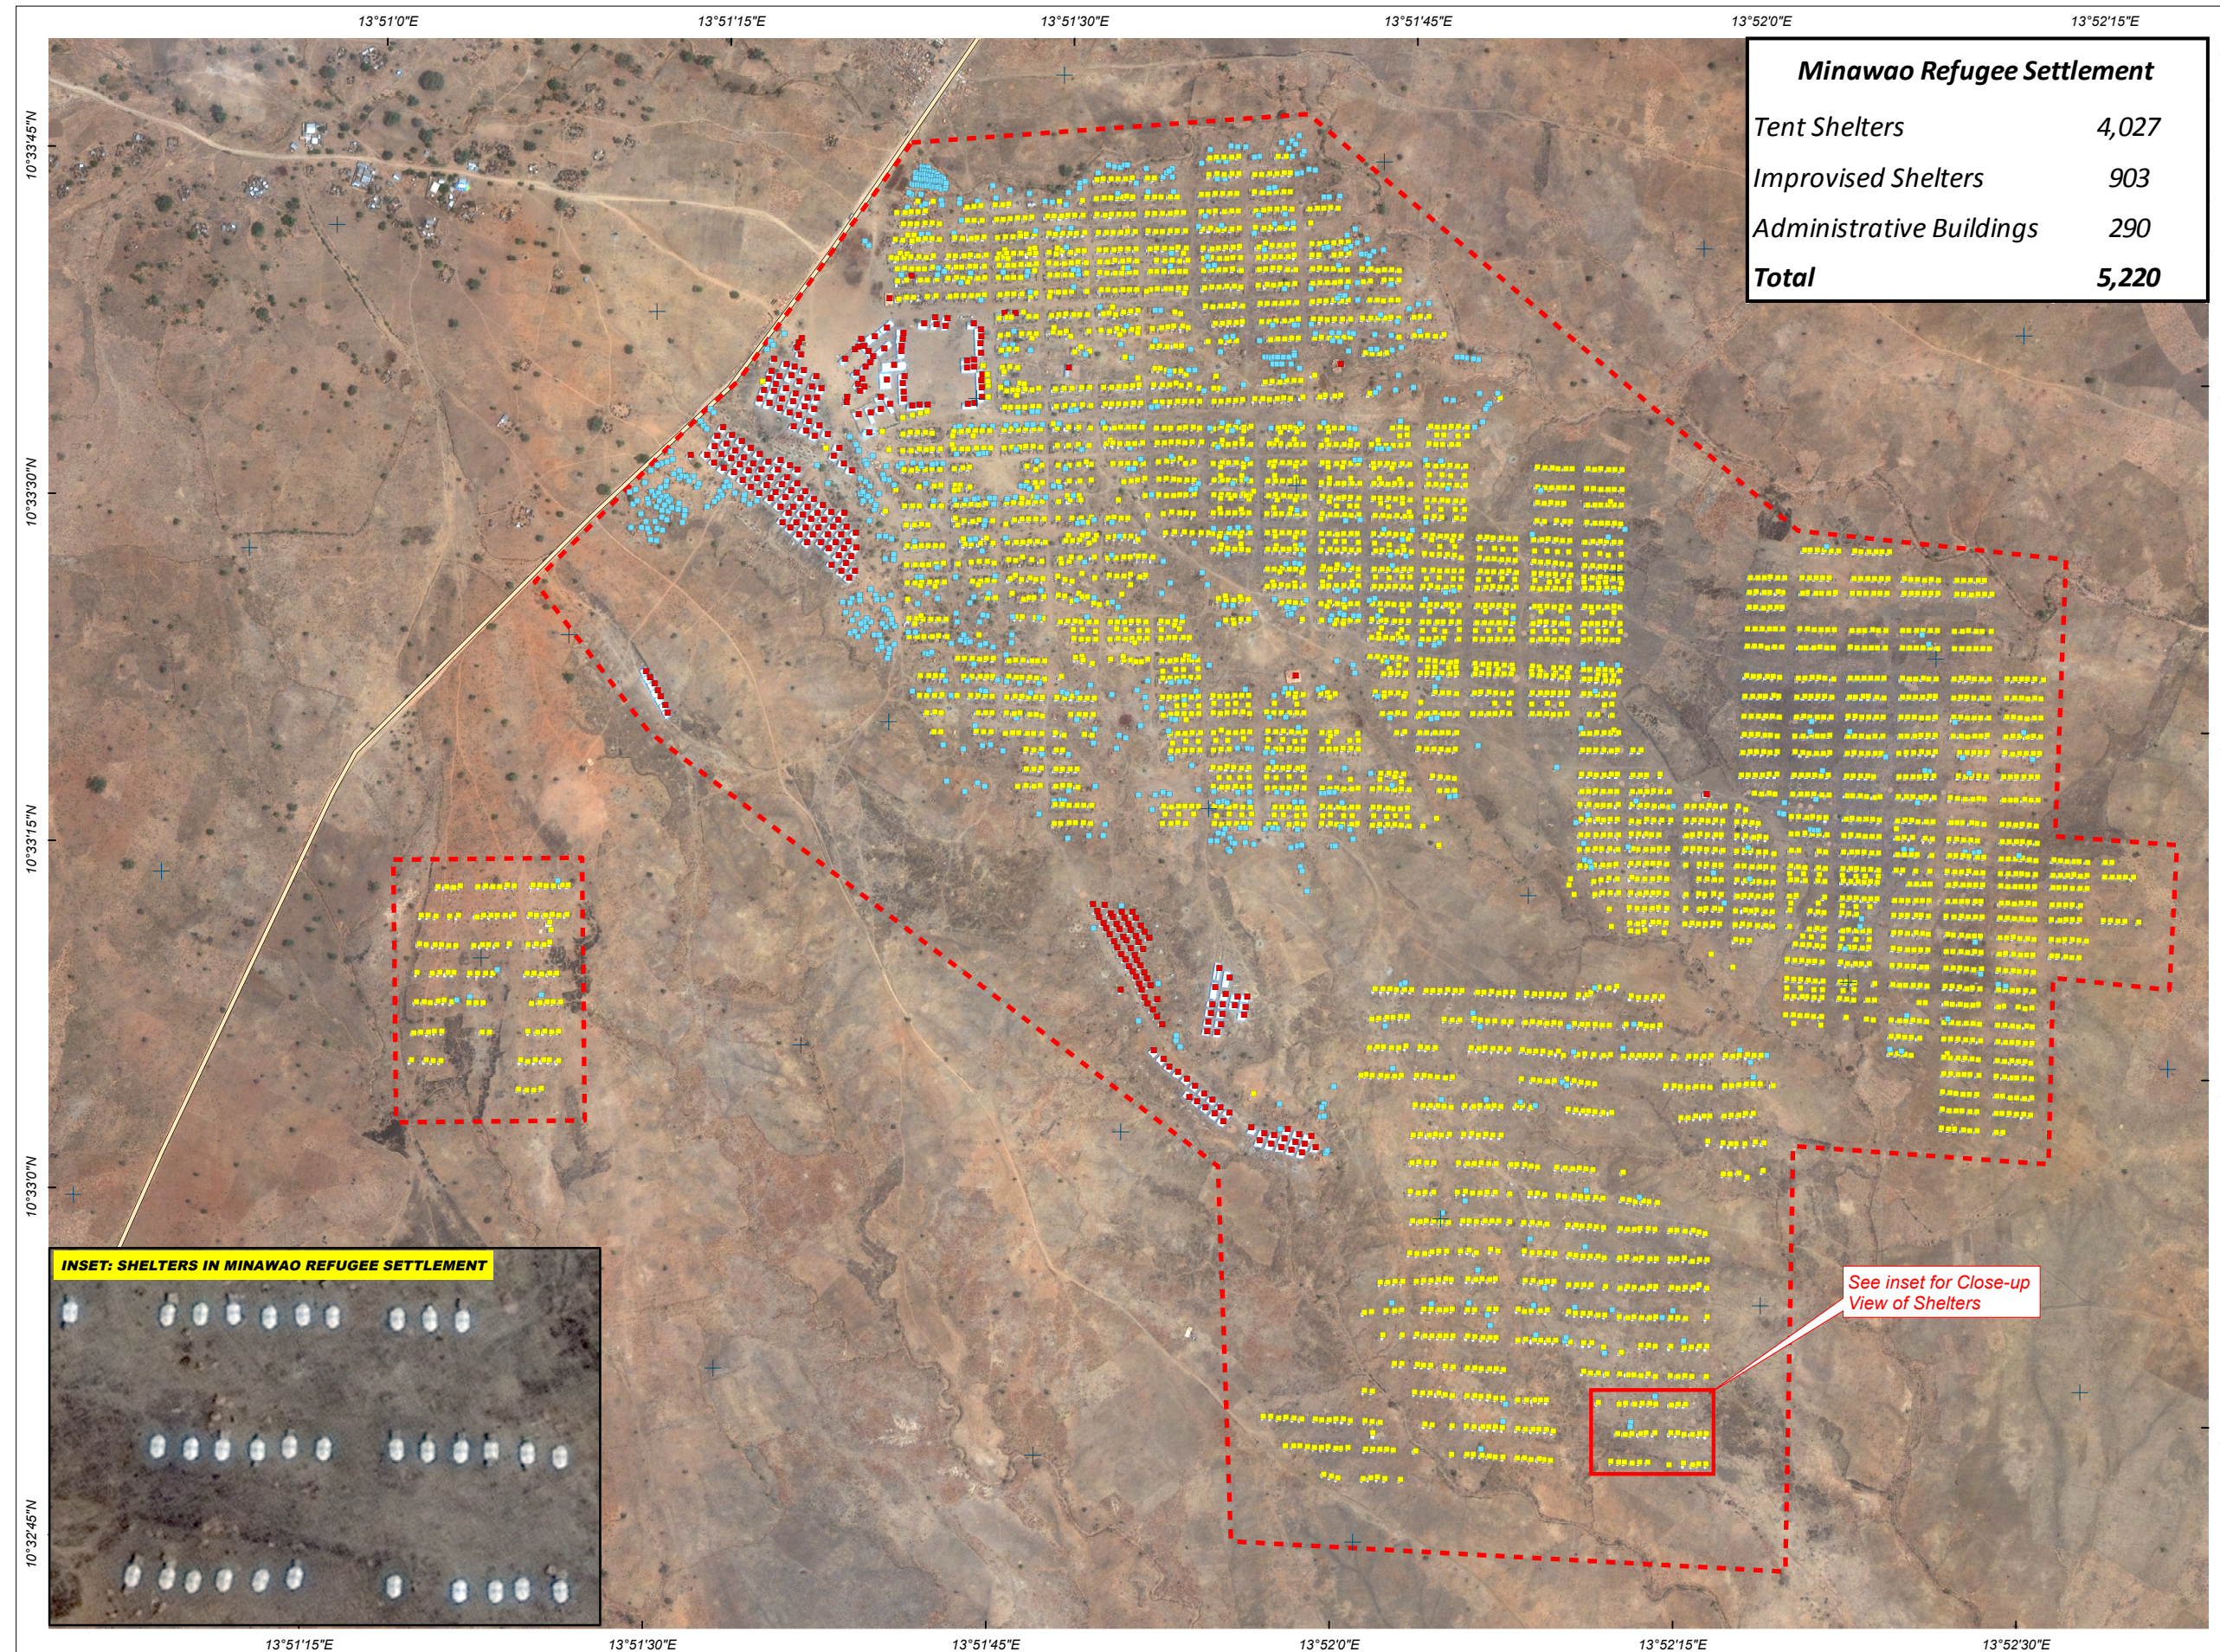

MINAWAO REFUGEE SETTLEMENT, FAR NORTH PROVINCE, CAMEROON

Analysis with WorldView-2 Data Acquired 10 March 2015

This map illustrates satellite-detected shelters and other buildings at the Minawao refugee settlement, Mayo-Tsanaga District, Far North Province, in Cameroon as seen by the WorldView-2 satellite on 10 March 2015. UNOSAT analyzed a total of 5,220 structures (4,027 tent shelters, 903 improvised shelters and 290 administrative buildings) within the

261 hectares of the settlement area. Note that apparently adjoining, contiguous shelters were counted as a single shelter which may thus underestimate total number of shelters. This is a preliminary analysis & has not yet been validated in the field. Please send ground feedback to UNITAR / UNOSAT

Complex Emergency

Production Date: 02-Apr-15

Version 1.0

Activation Number: CE20140617NGA

LEGEND

- Administrative Building
- Improvised Shelter
- Tent Shelter
- Secondary Road
- Camp Extent

Map Scale for A3: 1:9,000

Satellite Data (1): WorldView-2
Imagery Dates: 10 March 2015
Resolution: 50 cm
Copyright: DigitalGlobe
Source: European Space Imaging
Road Data : Google Map Maker / OSM / ESRI
Other Data: USGS, UNCS, NASA, NGA
Analysis : UNITAR / UNOSAT
Production: UNITAR / UNOSAT
Analysis conducted with ArcGIS v10.2

Coordinate System: WGS 1984 UTM zone 33N
Projection: Transverse Mercator
Datum: WGS 1984
Units: Meter

The depiction and use of boundaries, geographic names and related data shown here are not warranted to be error-free nor do they imply official endorsement or acceptance by the United Nations. UNOSAT is a program of the United Nations Institute for Training and Research (UNITAR), providing satellite imagery and related geographic information, research and analysis to UN humanitarian and development agencies and their implementing partners.

This work by UNITAR/UNOSAT is licensed under a Creative Commons Attribution-NonCommercial-ShareAlike 3.0 Unported License.

UNOSAT

Contact Information: unosat@unitar.org
24/7 Hotline: +41 76 487 4998
www.unitar.org/unosat