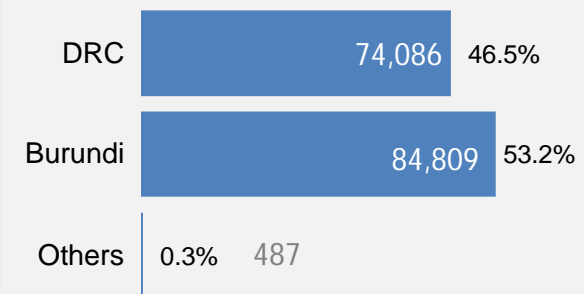

Population Figures

Total **168,184**

Refugees **159,382**

Asylum Seekers **8,802**
(Pending)

CoO Breakdown

Age Breakdown

Monthly Registration Trends

- UNHCR Country Office
- UNHCR Field Office
- UNHCR Field Unit
- Refugee Camp
- Reception / Transit Centre
- Refugee Urban Location
- International boundary
- Province boundary