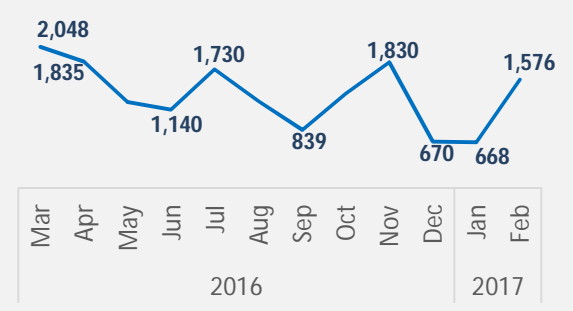

Population Figures

Total **168,184**

Refugees **159,382**

Asylum Seekers **8,802**
(Pending)

CoO Breakdown

Age Breakdown

Monthly Registration Trends

- UNHCR Country Office
- UNHCR Field Office
- UNHCR Field Unit
- Refugee Camp
- Reception / Transit Centre
- Refugee Urban Location
- International boundary
- Province boundary