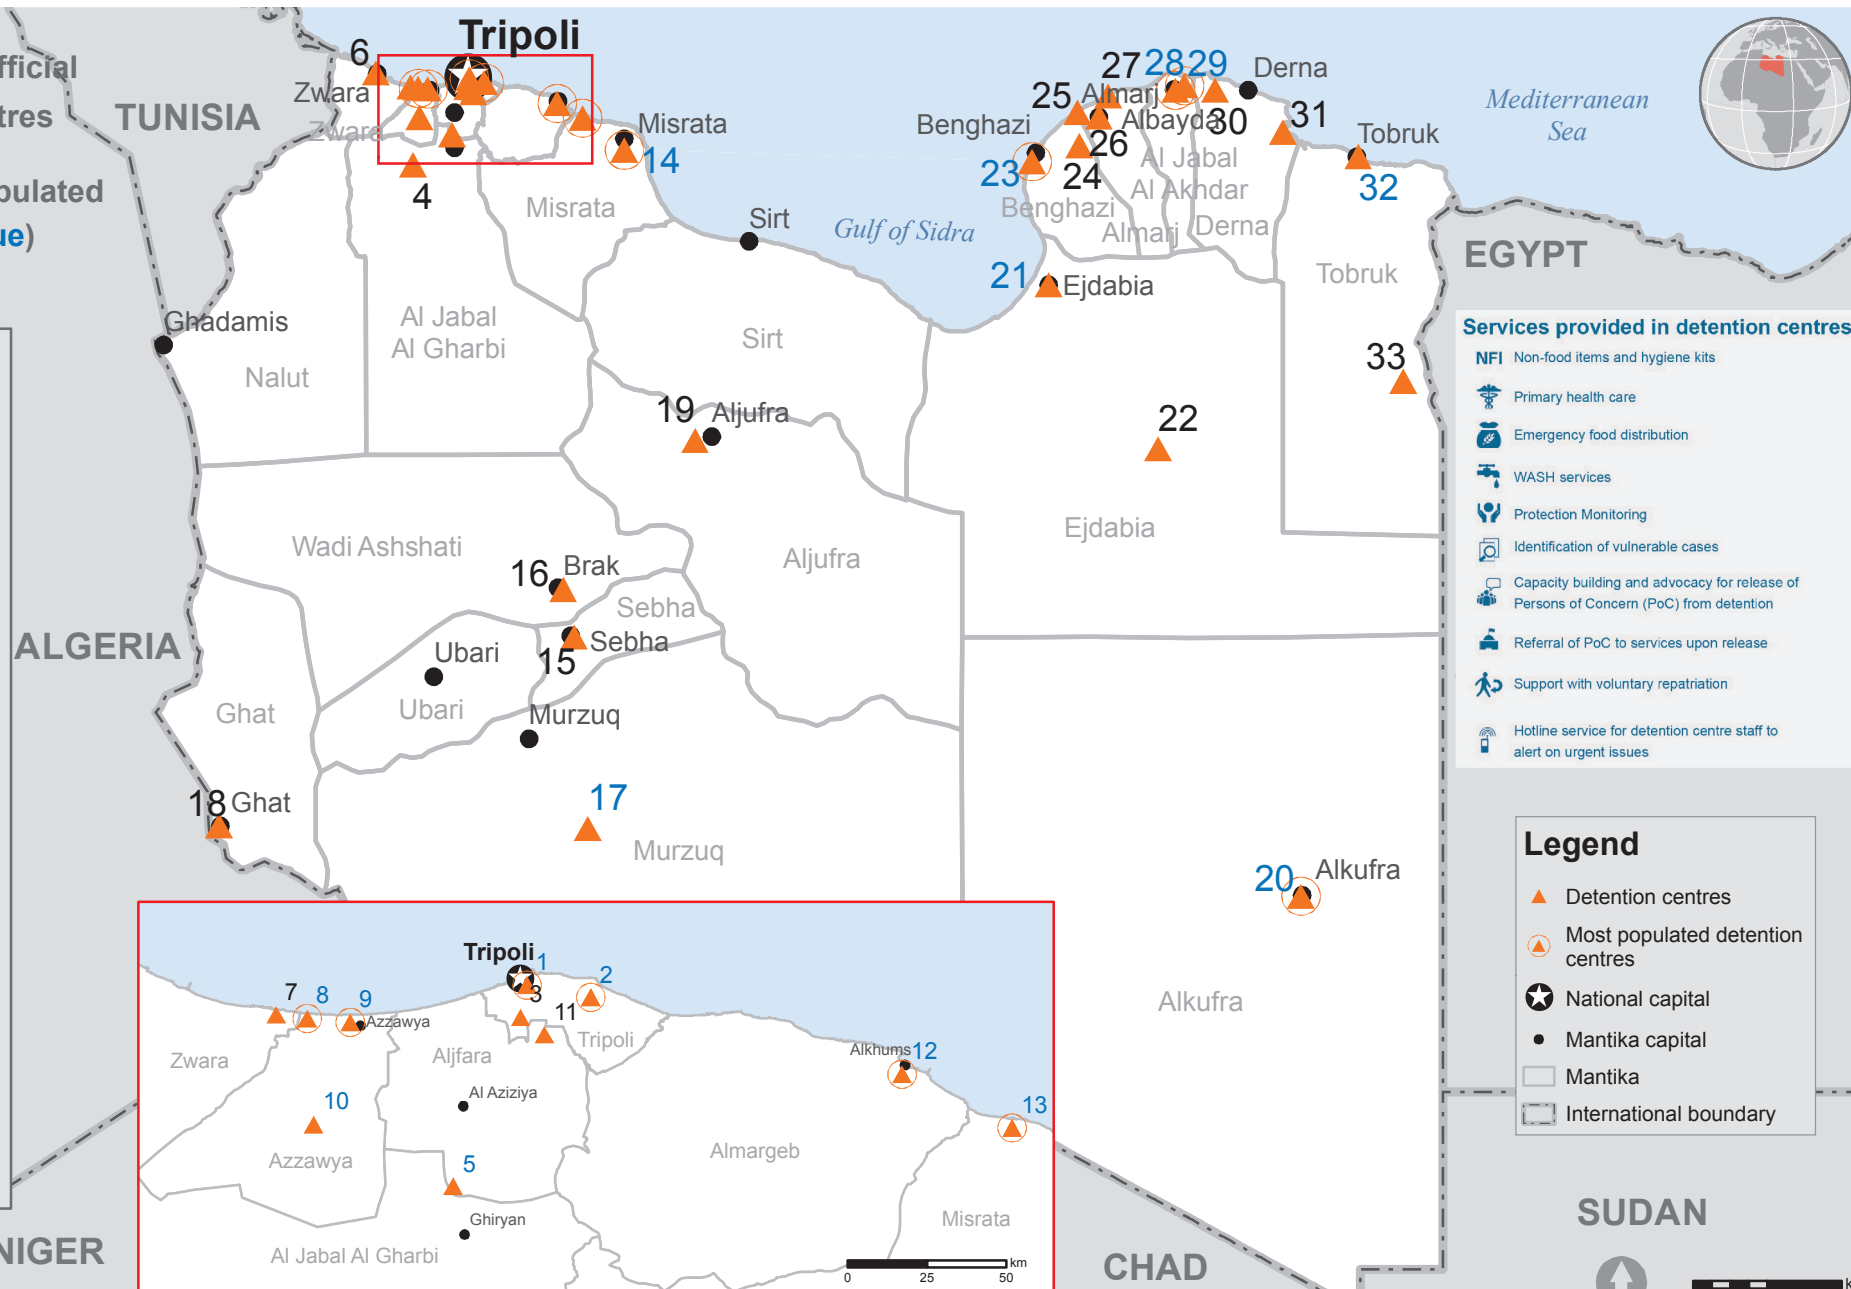

LIBYA: Detention centres

Active official detention centres

21 September 2017

33 active official detention centres

16 most populated (names in blue)

- Tripoli:
- 1 - Triq al Sika
 - 2 - Tajoura (Truck Road)
 - 3 - Triq al Matar (Hamza)
- West:
- 4 - Al Zintan
 - 5 - Ghiryan al Hamra
 - 6 - Zwara
 - 7 - Sabratha
 - 8 - Surman (women)
 - 9 - Azzawya Al Nasr
 - 10 - Anjila (Janzour)
 - 11 - Qasr Bin Ghasheer
 - 12 - Alkhums
 - 13 - Zliten
 - 14 - Kararim (Misrata)
- South:
- 15 - Sebha Triq al Matar
 - 16 - Brak Shati
 - 17 - Algatroun
 - 18 - Ghat
 - 19 - Aljufra Hun
 - 20 - Alkufra
- East:
- 21 - Ejdabia
 - 22 - Jalu/Ojla/Jakharra
 - 23 - Ganfouda
 - 24 - Alabyar
 - 25 - Toukra
 - 26 - Almarj
 - 27 - Tolmeita (Assahel)
 - 28 - Albayda
 - 29 - Shahhat
 - 30 - Alqubba
 - 31 - Tamimi
 - 32 - Tobruk
 - 33 - Jaghub

- ### Legend
- ▲ Detention centres
 - ▲ (blue) Most populated detention centres
 - ★ National capital
 - Mantika capital
 - Mantika
 - ▭ International boundary

The boundaries and names shown and the designations used on this map do not imply official endorsement or acceptance by the United Nations.