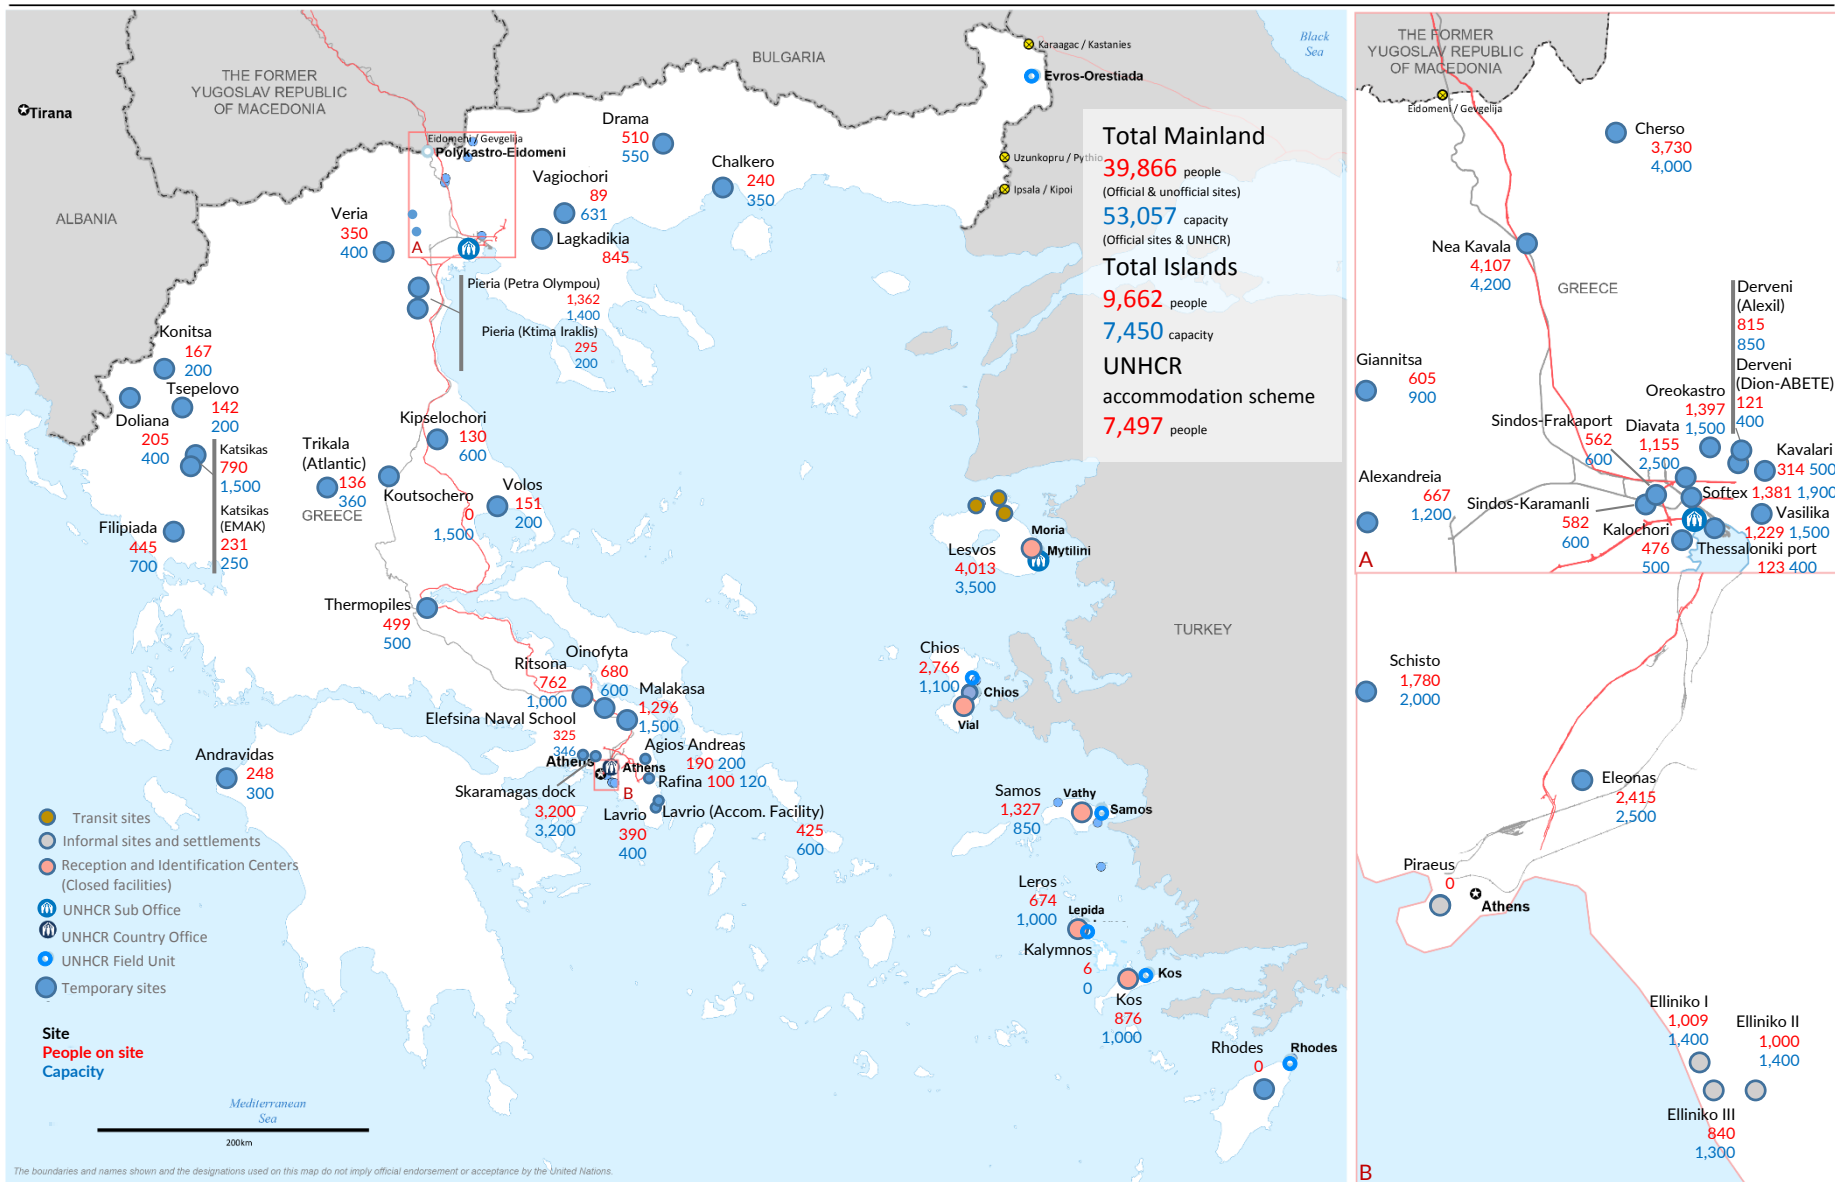

Europe Refugee Emergency

Daily map indicating capacity and occupancy (Governmental figures)

As of 4 August 2016 08:00 a.m. EET

Presence and capacity are based on Governmental figures from the Coordination Centre for the Management of the Refugee Crisis, as of 04/08/2016 08:00 a.m. Eastern European Time. Online map with additional information: <http://www.unhcr.gr/sites>

Funded by European Union Humanitarian Aid