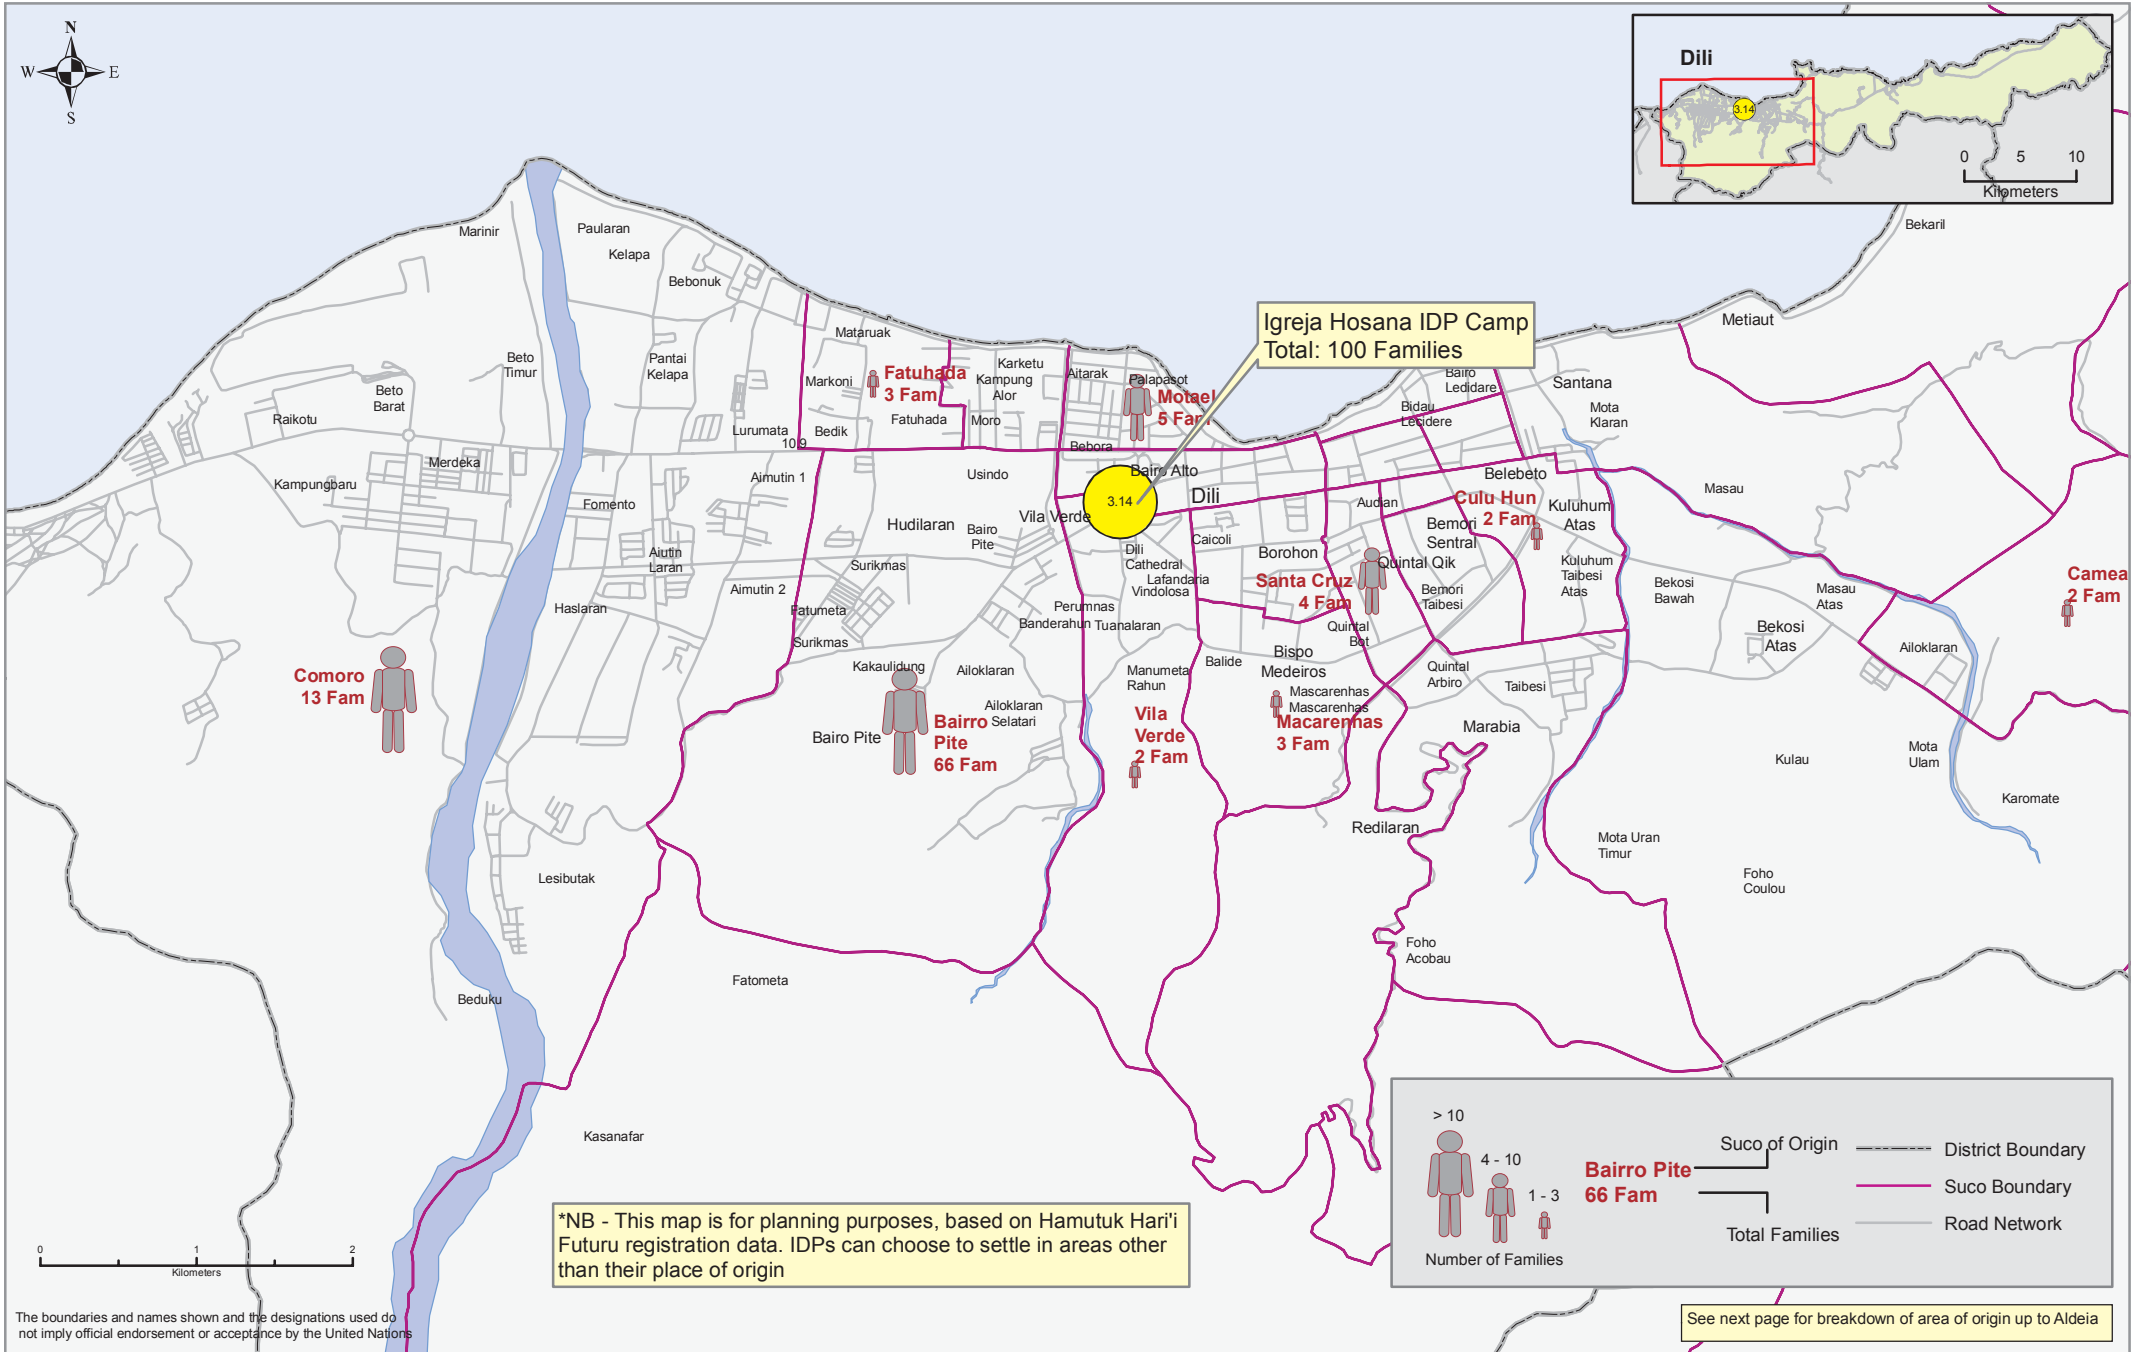

Office for the Coordination of Humanitarian Affairs
IDPs Areas of Origin (Dili) - Igreja Hosana IDP Camp

Produced In Collaboration with
Hamutuk Hari'i Futuru,
 Government of Timor-Leste

Based on Information from the Government's Hamutuk Hari'i Futuru Registration Database as of 24 November 2008

The boundaries and names shown and the designations used do not imply official endorsement or acceptance by the United Nations

Areas of Origin IDPs Registered Under the Igreja Hosana IDP Camp
Based on the information from the Government's Hamutuk Hari'i Futuru Database as of 24 November 2008

Sub Distrito	Suco	Aldeia	Total	Sub Distrito	Suco	Aldeia	Total		
Cristo Rei	Camea	Bedois	1	Vera Cruz	Macarenhas		1		
		Fatuc Francisco	1			Aldeia 03	1		
	Camea Total	2	Baixo Balide			1			
	Culu Hun	Lao Rai / Caregatiro	1			Macarenhas Total	3		
		Toko Baru II (Antigo ASLS)	1		Motael	Boa Morena	5		
Culu Hun Total	2	Motael Total	5		Vila Verde	Gideon	1		
Cristo Rei Total	4	Vila Verde Total	2			Terus Nain	1		
Dom Aleixo	Bairro Pite		1			Vera Cruz Total	10		
		Frecat	37		Grand Total				100
		Hale Mutin	12						
		Moris ba Dame	1						
		Rai Nain	7						
		Teki-Teki	7						
		We Dalac	1						
	Bairro Pite Total	66							
	Comoro		20 de Setembro	1					
			30 de Agosto	1					
			4 de Setembro	2					
			Aimutin	1					
			Baya Leste	1					
			Mauc	1					
			Metin I	1					
			Metin IV	2					
			Posto Penal	2					
			Sao Miguel	1					
	Comoro Total	13							
	Fatuhada		Zero I	1					
			Zero V	2					
	Fatuhada Total	3							
	Dom Aleixo Total	82							
	Nain Feto	Santa Cruz	25 de Abril	2					
			4 de Setembro	2					
		Santa Cruz Total	4						
	Nain Feto Total	4							