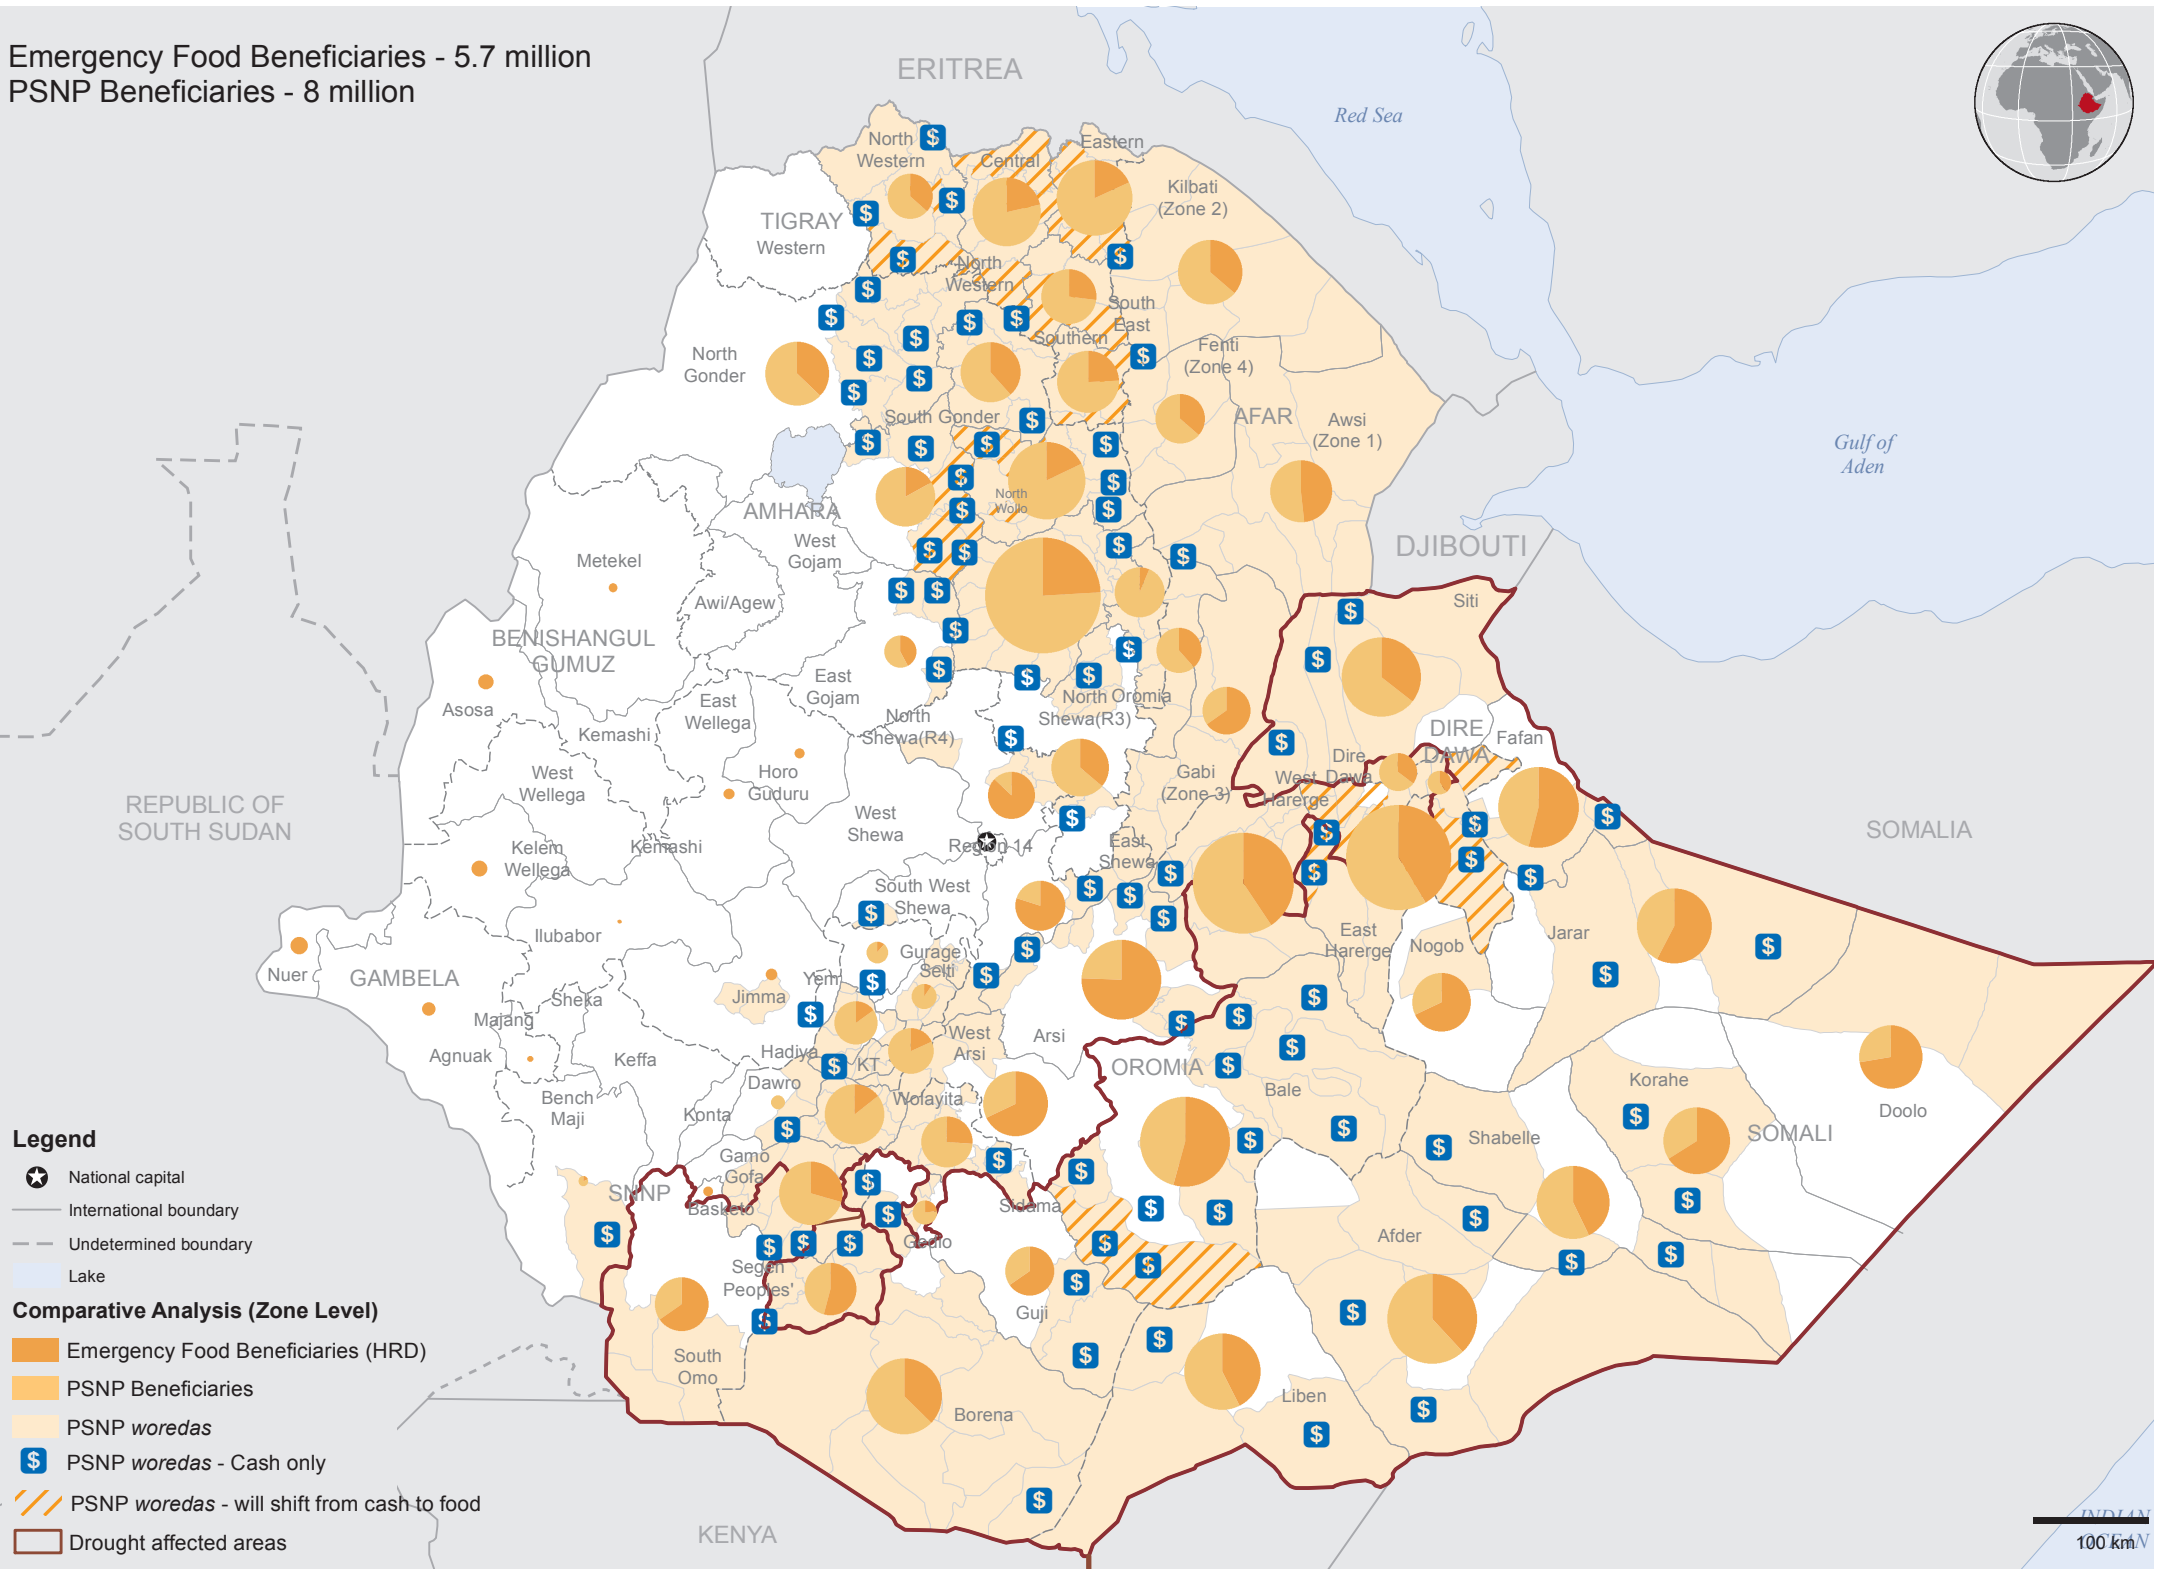

Emergency Food Beneficiaries - 5.7 million
 PSNP Beneficiaries - 8 million

Comparative analysis for drought affected areas (Woreda Level)

The boundaries and names shown and the designations used on this map do not imply official endorsement or acceptance by the United Nations.