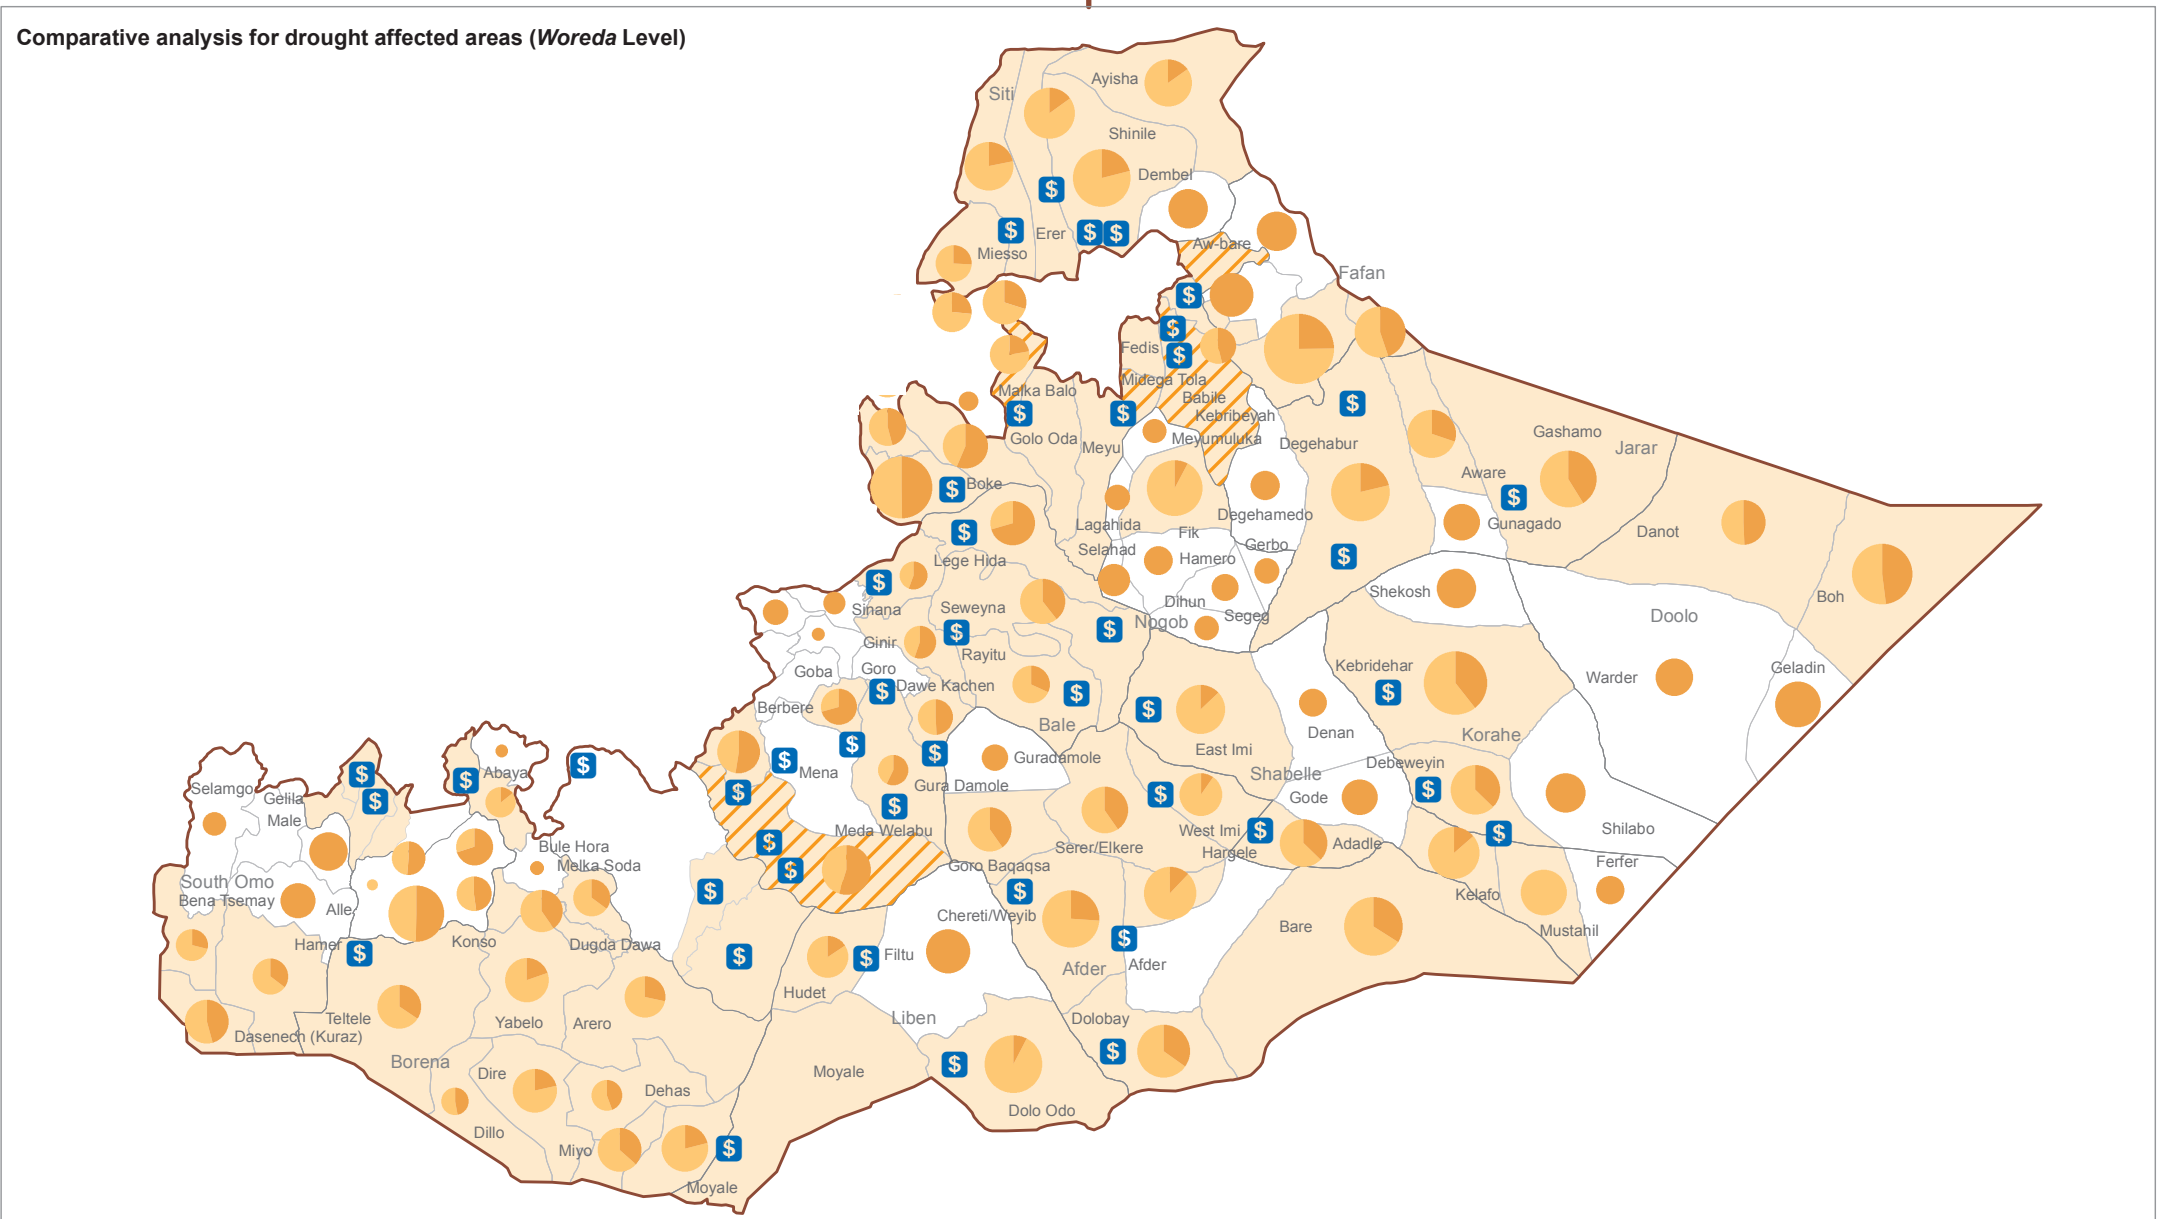

Emergency Food Beneficiaries - 5.7 million
 PSNP Beneficiaries - 8 million

Comparative analysis for drought affected areas (Woreda Level)

The boundaries and names shown and the designations used on this map do not imply official endorsement or acceptance by the United Nations.