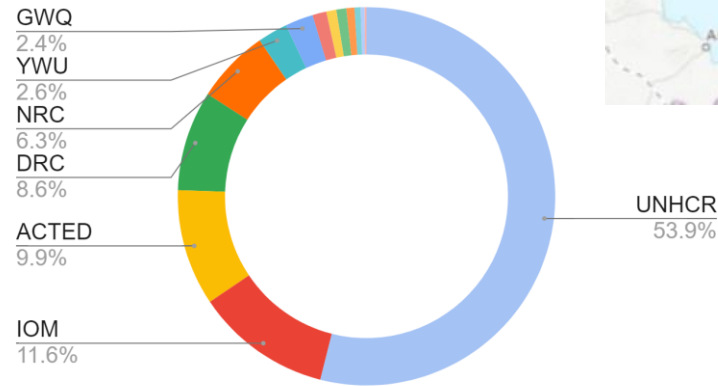

COVERAGE BY PARTNERS

PARTNERS	No. OF SITES COVERED
UNHCR	315
IOM	68
ACTED	58
DRC	50
NRC	37
YWU	15
GWQ	14
BCFHD	7
DEEM	5
YHF	5
IYCY	4
AOBWC	3
TYF	2
YARD	1
Total Sites Covered	584

 **1,589**
IDP HOSTING SITES

 **980,690**
IDPS IN HOSTIG SITES

No. OF SITES COVERED

ZONE	IDP HOSTING SITES	NO. OF SITES COVERED	% OF COVERAGE
North	1181	464	39%
South	408	120	29%
National	1,589	584	37%

IDP HOSTING SITES BY GOVERNORATE

IDP HOUSEHOLDS BY GOVERNORATES

HUB	IDP HOSTING SITES	NO. OF SITES COVERED	% OF COVERAGE
Sana'a Hub	173	45	26%
Aden Hub	408	120	29%
Ibb Hub	160	56	35%
Al Hudaydah Hub	646	245	38%
Sa'adah Hub	125	70	56%
CCCM Ma'rib Hub	77	48	62%
Grand Total	1,589	584	