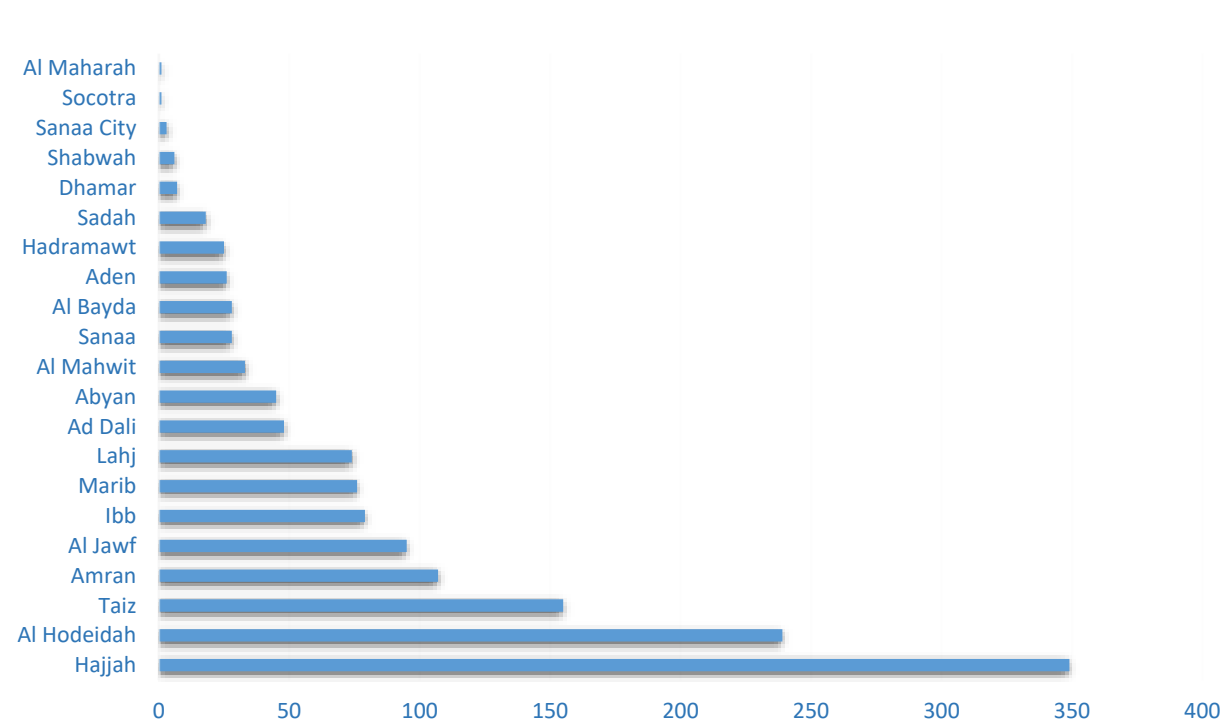

COVERAGE BY PARTNERS

PARTNERS	No. OF SITES COVERED
UNHCR	315
IOM	68
ACTED	58
DRC	50
NRC	37
YWU	15
GWQ	14
BCFHD	7
DEEM	5
YHF	5
IYCY	4
AOBWC	3
TYF	2
YARD	1
Total Sites Covered	584

 **1,589**
IDP HOSTING SITES

 **980,690**
IDPS IN HOSTIG SITES

No. OF SITES COVERED

ZONE	IDP HOSTING SITES	NO. OF SITES COVERED	% OF COVERAGE
North	1181	464	39%
South	408	120	29%
National	1,589	584	37%

IDP HOSTING SITES BY GOVERNORATE

IDP HOUSEHOLDS BY GOVERNORATES

HUB	IDP HOSTING SITES	NO. OF SITES COVERED	% OF COVERAGE
Sana'a Hub	173	45	26%
Aden Hub	408	120	29%
Ibb Hub	160	56	35%
Al Hudaydah Hub	646	245	38%
Sa'adah Hub	125	70	56%
CCCM Ma'rib Hub	77	48	62%
Grand Total	1,589	584	