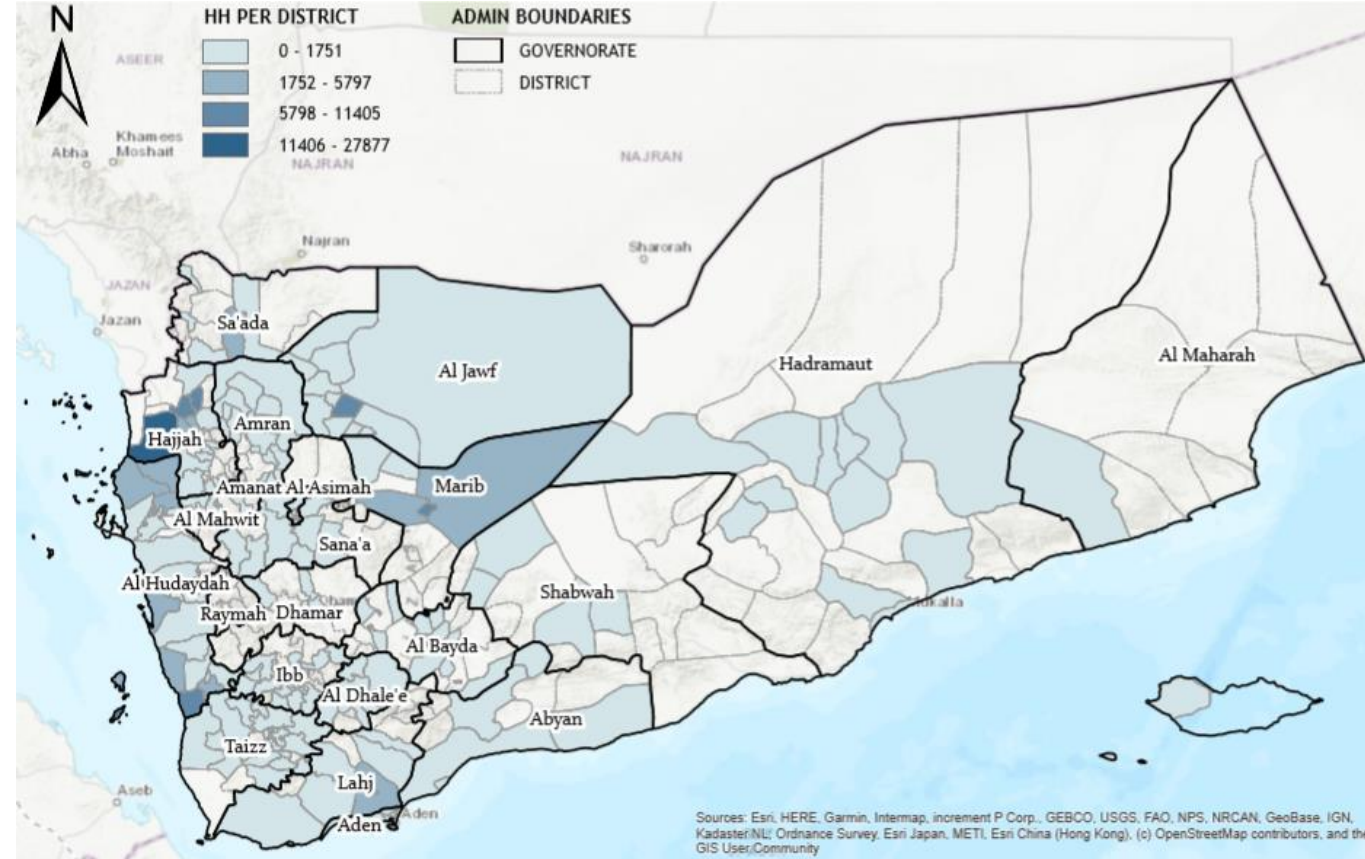

COVERAGE BY PARTNERS

PARTNERS	No. OF SITES COVERED
UNHCR	315
IOM	68
ACTED	58
DRC	50
NRC	37
YWU	15
GWQ	14
BCFHD	7
DEEM	5
YHF	5
IYCY	4
AOBWC	3
TYF	2
YARD	1
Total Sites Covered	584

 **1,589**
IDP HOSTING SITES

 **980,690**
IDPS IN HOSTIG SITES

No. OF SITES COVERED

ZONE	IDP HOSTING SITES	NO. OF SITES COVERED	% OF COVERAGE
North	1181	464	39%
South	408	120	29%
National	1,589	584	37%

IDP HOSTING SITES BY GOVERNORATE

IDP HOUSEHOLDS BY GOVERNORATES

HUB	IDP HOSTING SITES	NO. OF SITES COVERED	% OF COVERAGE
Sana'a Hub	173	45	26%
Aden Hub	408	120	29%
Ibb Hub	160	56	35%
Al Hudaydah Hub	646	245	38%
Sa'adah Hub	125	70	56%
CCCM Ma'rib Hub	77	48	62%
Grand Total	1,589	584	

HUB	Sum of # of Households	Sum of Site Population
Ibb Hub	5,844	34,116
Sana'a Hub	9,489	58,182
Sa'adah Hub	19,451	111,793
CCCM Ma'rib Hub	17,732	113,167
Aden Hub	31,119	186,736
Al Hudaydah Hub	78,478	476,696
Grand Total	162,113	980,690