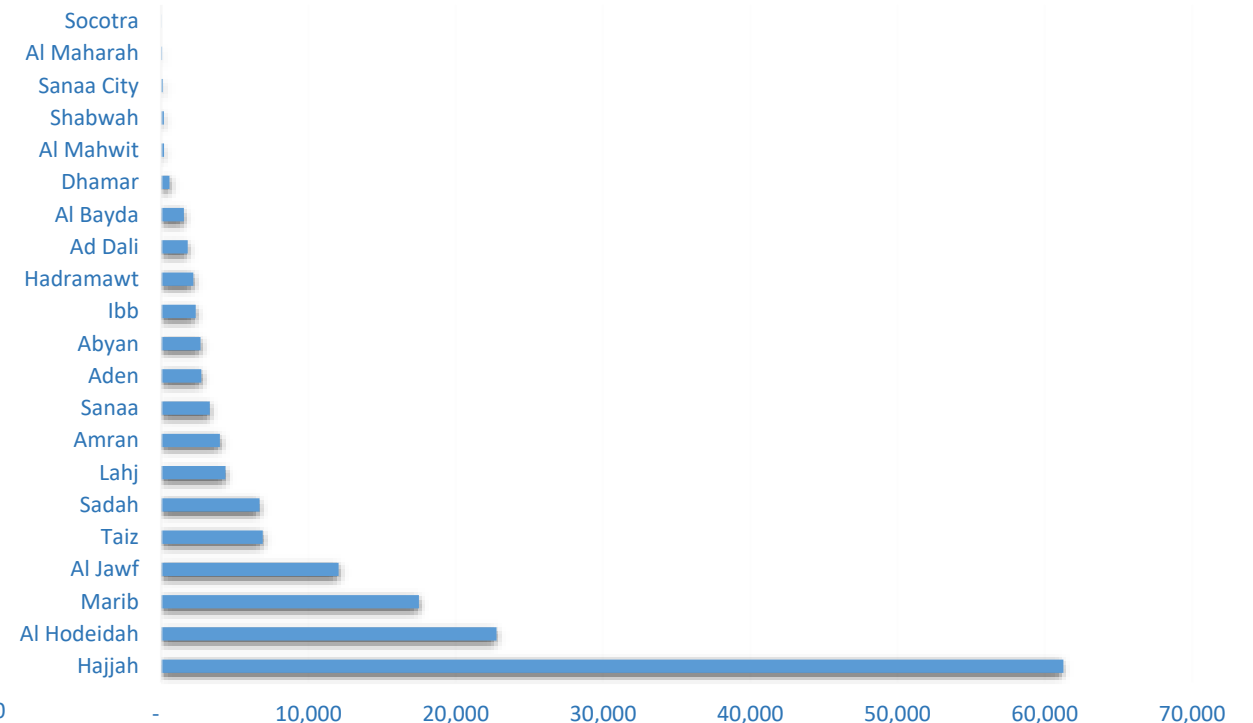

COVERAGE BY PARTNERS

PARTNERS	No. OF SITES COVERED
UNHCR	315
IOM	68
ACTED	58
DRC	50
NRC	37
YWU	15
GWQ	14
BCFHD	7
DEEM	5
YHF	5
IYCY	4
AOBWC	3
TYF	2
YARD	1
Total Sites Covered	584

 **1,589**
IDP HOSTING SITES

 **980,690**
IDPS IN HOSTIG SITES

No. OF SITES COVERED

ZONE	IDP HOSTING SITES	NO. OF SITES COVERED	% OF COVERAGE
North	1181	464	39%
South	408	120	29%
National	1,589	584	37%

IDP HOSTING SITES BY GOVERNORATE

IDP HOUSEHOLDS BY GOVERNORATES

HUB	IDP HOSTING SITES	NO. OF SITES COVERED	% OF COVERAGE
Sana'a Hub	173	45	26%
Aden Hub	408	120	29%
Ibb Hub	160	56	35%
Al Hudaydah Hub	646	245	38%
Sa'adah Hub	125	70	56%
CCCM Ma'rib Hub	77	48	62%
Grand Total	1,589	584	