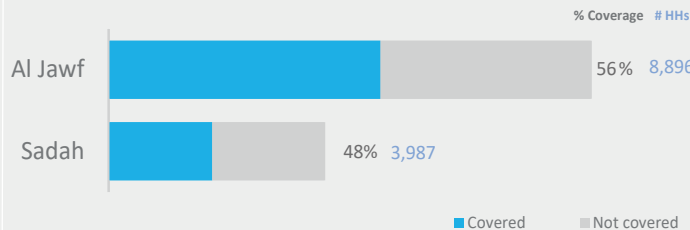

CCCM HHs IN SITES