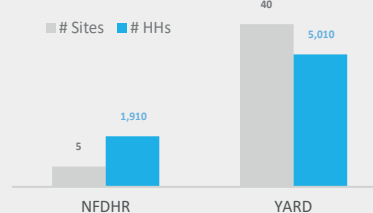

127
45 COVERED
IDP HOSTING SITES

12,883
6,920 COVERED
HHs IN HOSTIG SITES

85,980
45,950 COVERED
INDIVIDUALS IN HOSTIG SITES

2
CCCM IMPLEMENTING PARTNERS

COVERAGE PER IMPLEMENTING PARTNER

SITES FUNDING

Others, 4%