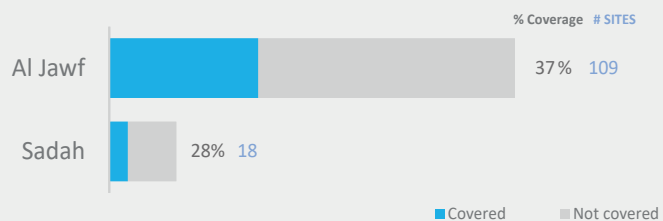

CCCM IDP HOSTING SITES